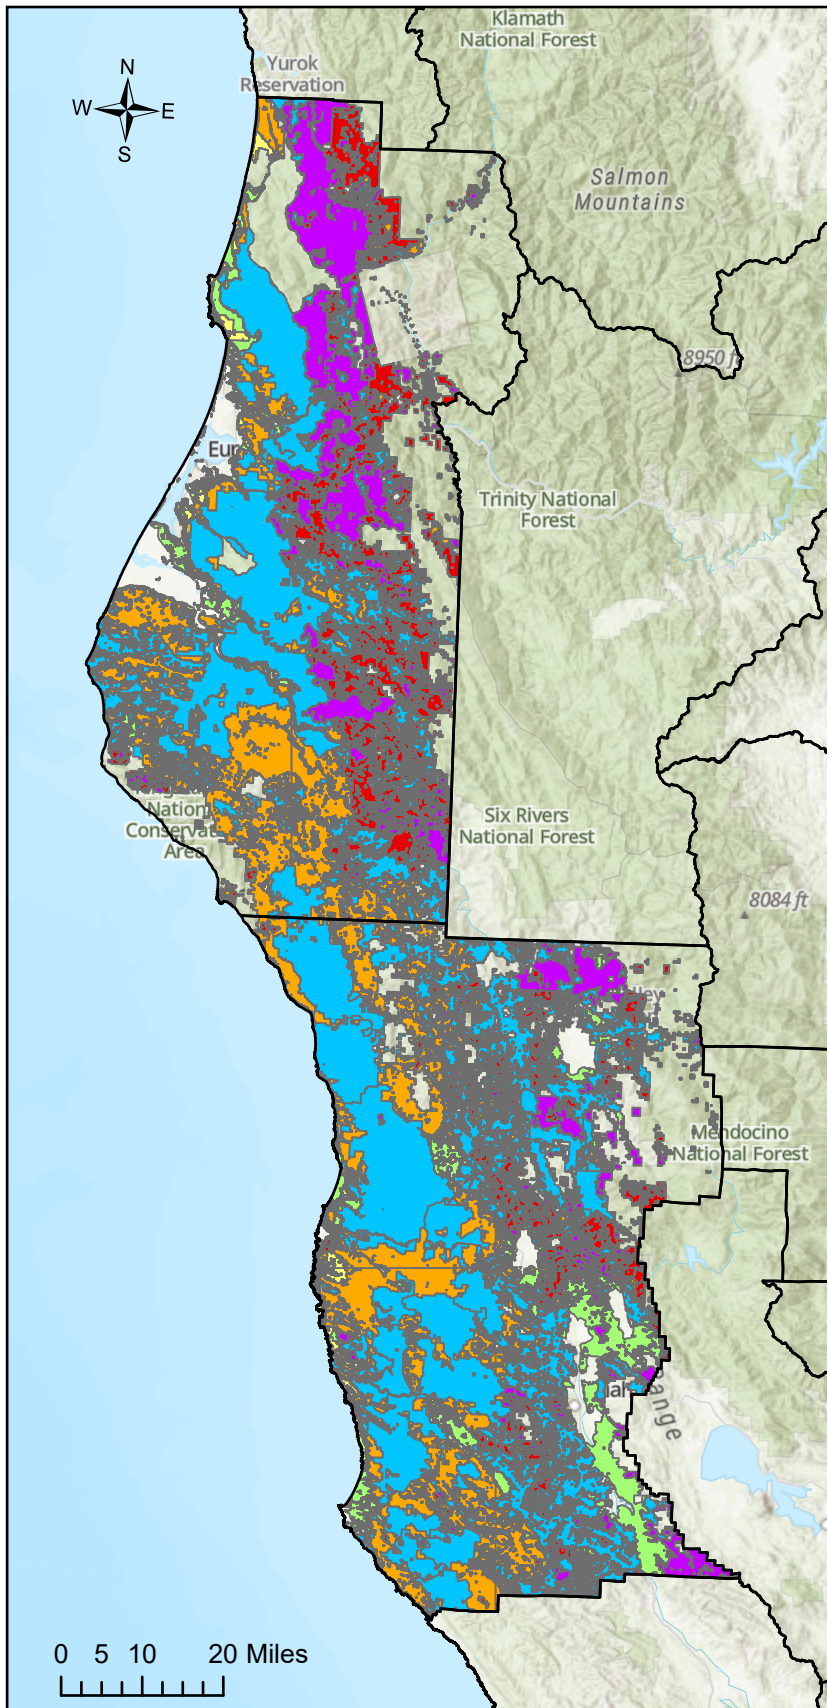

# Fire Hazard Severity Zones in Non-Federal Timberland Mendocino and Humboldt Counties

County Boundaries

**Private and State Fire Hazard Severity Zones**

HAZ\_CLASS

- Moderate
- High
- Very High

**Industry Fire Hazard Severity Zones**

HAZ\_CLASS

- Moderate
- High
- Very High

Sources: Esri, Airbus DS, USGS, NGA, NASA, CGIAR, N Robinson, NCEAS, NLS, OS, NMA, Geodatastyrelsen, Rijkswaterstaat, GSA, Geoland, FEMA, Intermap and the GIS user communityTree Mortality Task Force Fire Hazard