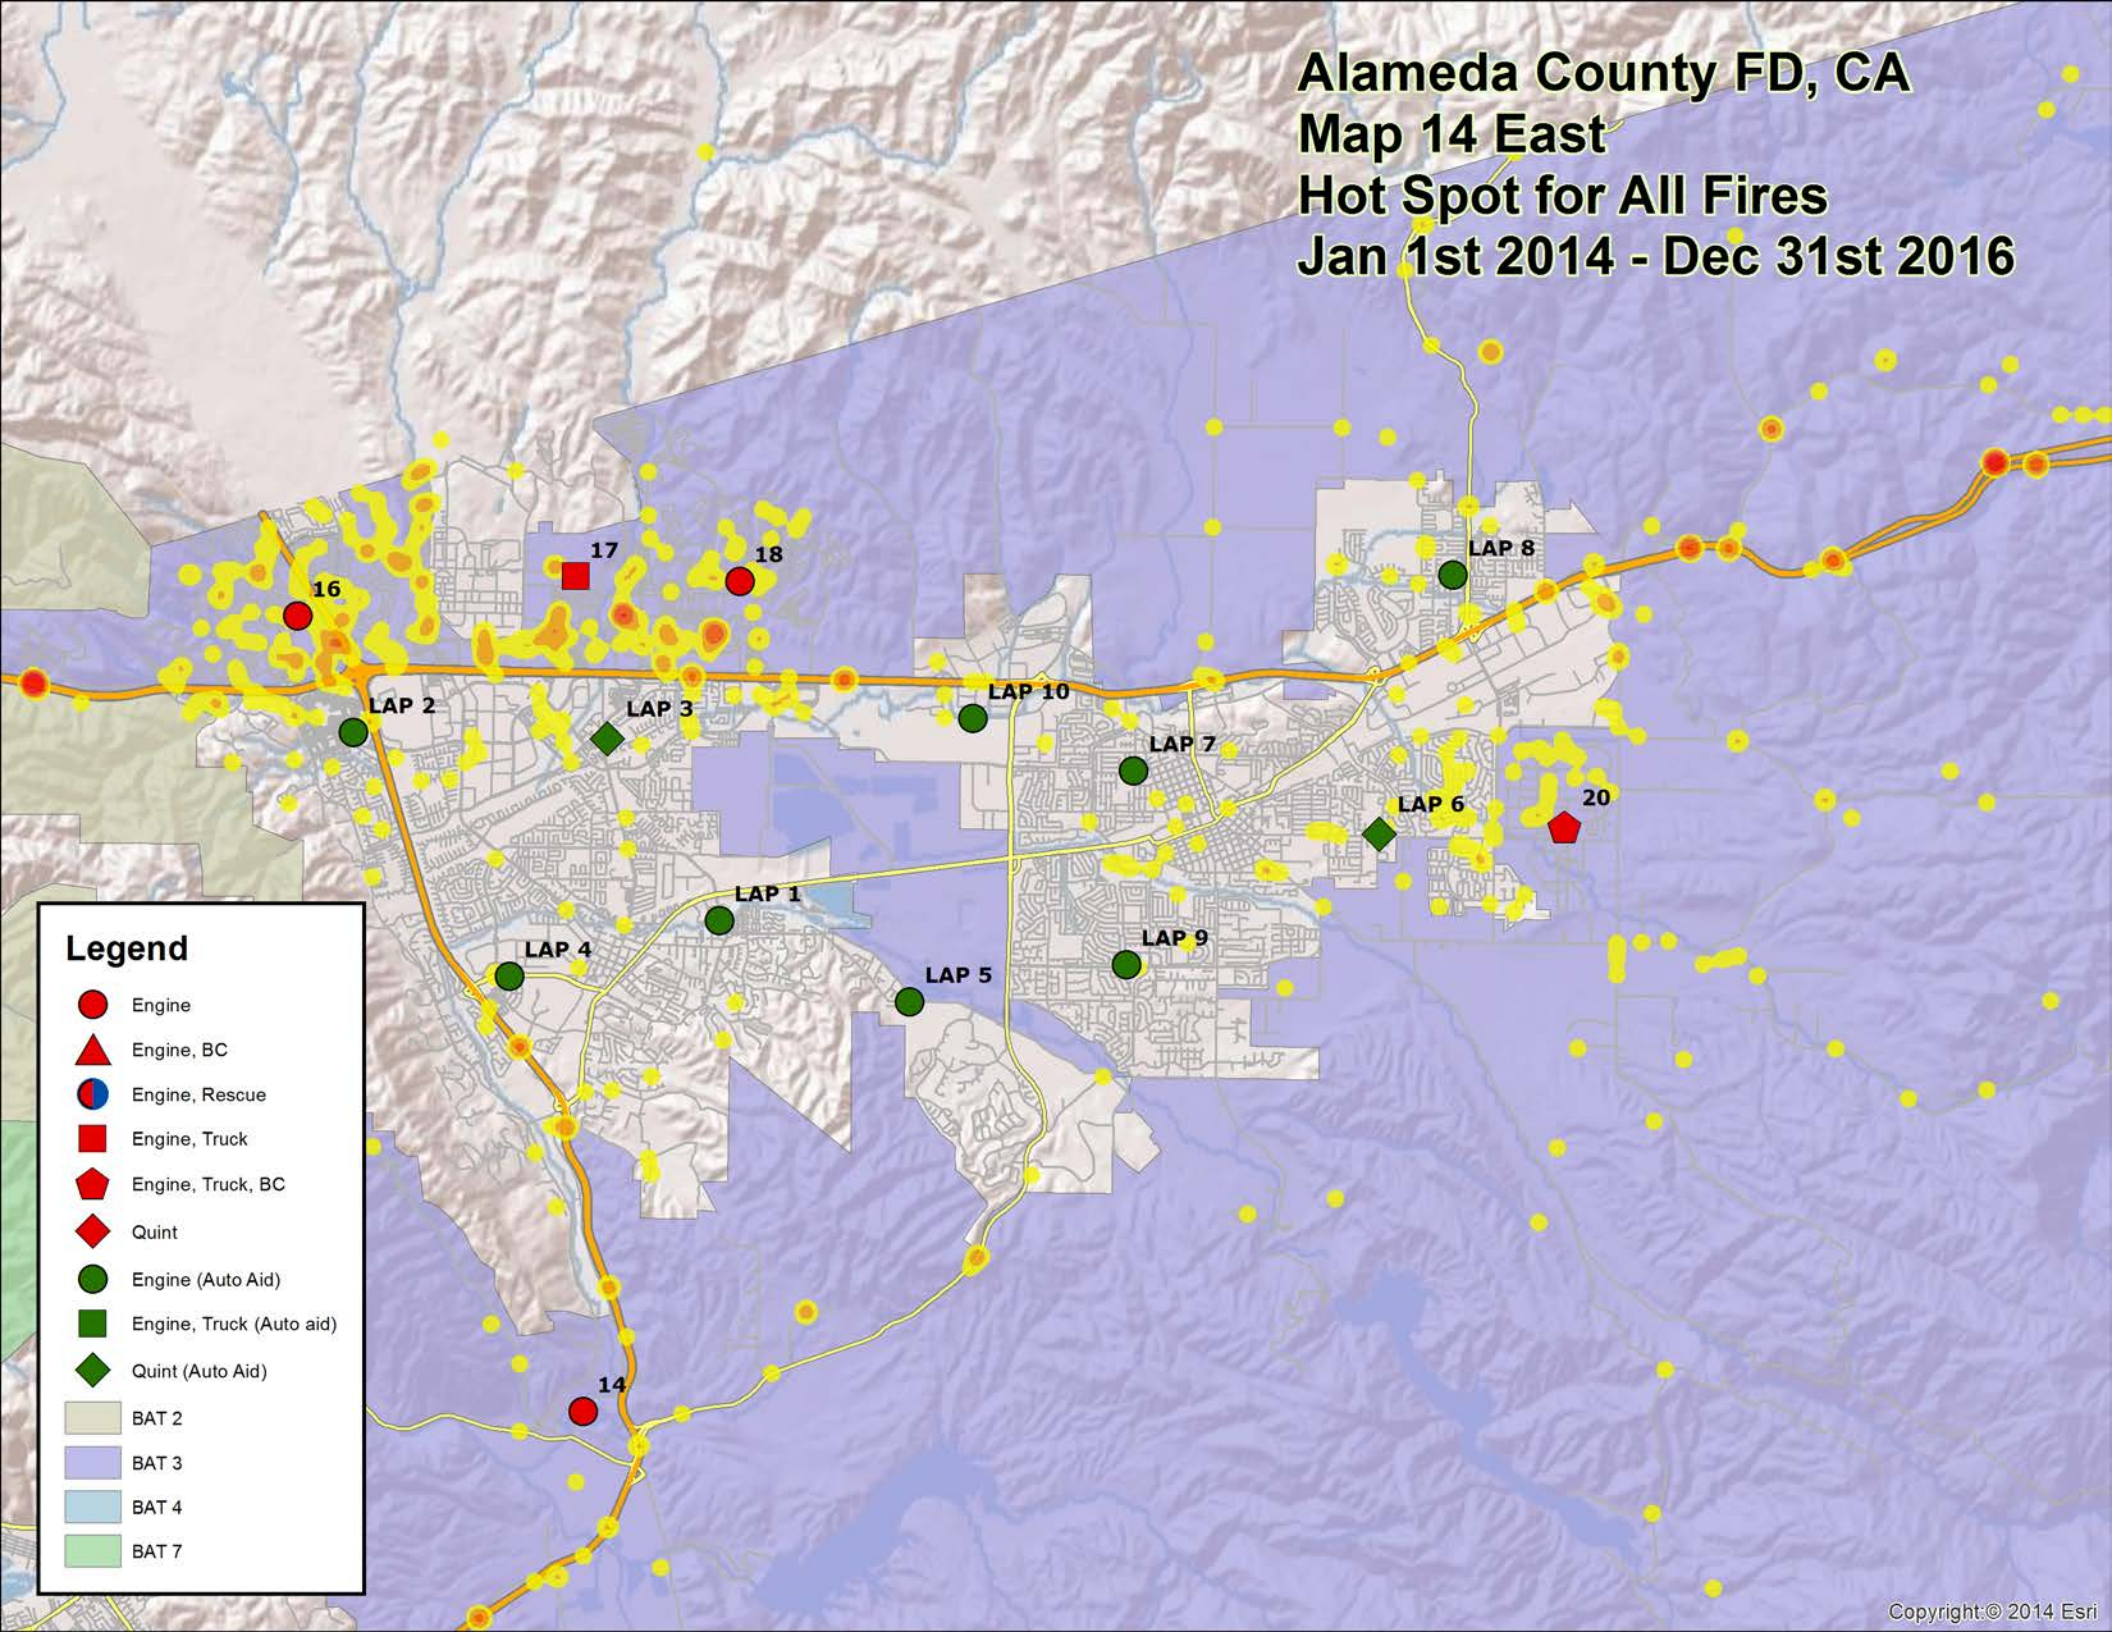

Alameda County FD, CA Map 14 East Hot Spot for All Fires Jan 1st 2014 - Dec 31st 2016

Legend

- Engine
- ▲ Engine, BC
- Engine, Rescue
- Engine, Truck
- Engine, Truck, BC
- Quint
- Engine (Auto Aid)
- Engine, Truck (Auto aid)
- Quint (Auto Aid)
- BAT 2
- BAT 3
- BAT 4
- BAT 7