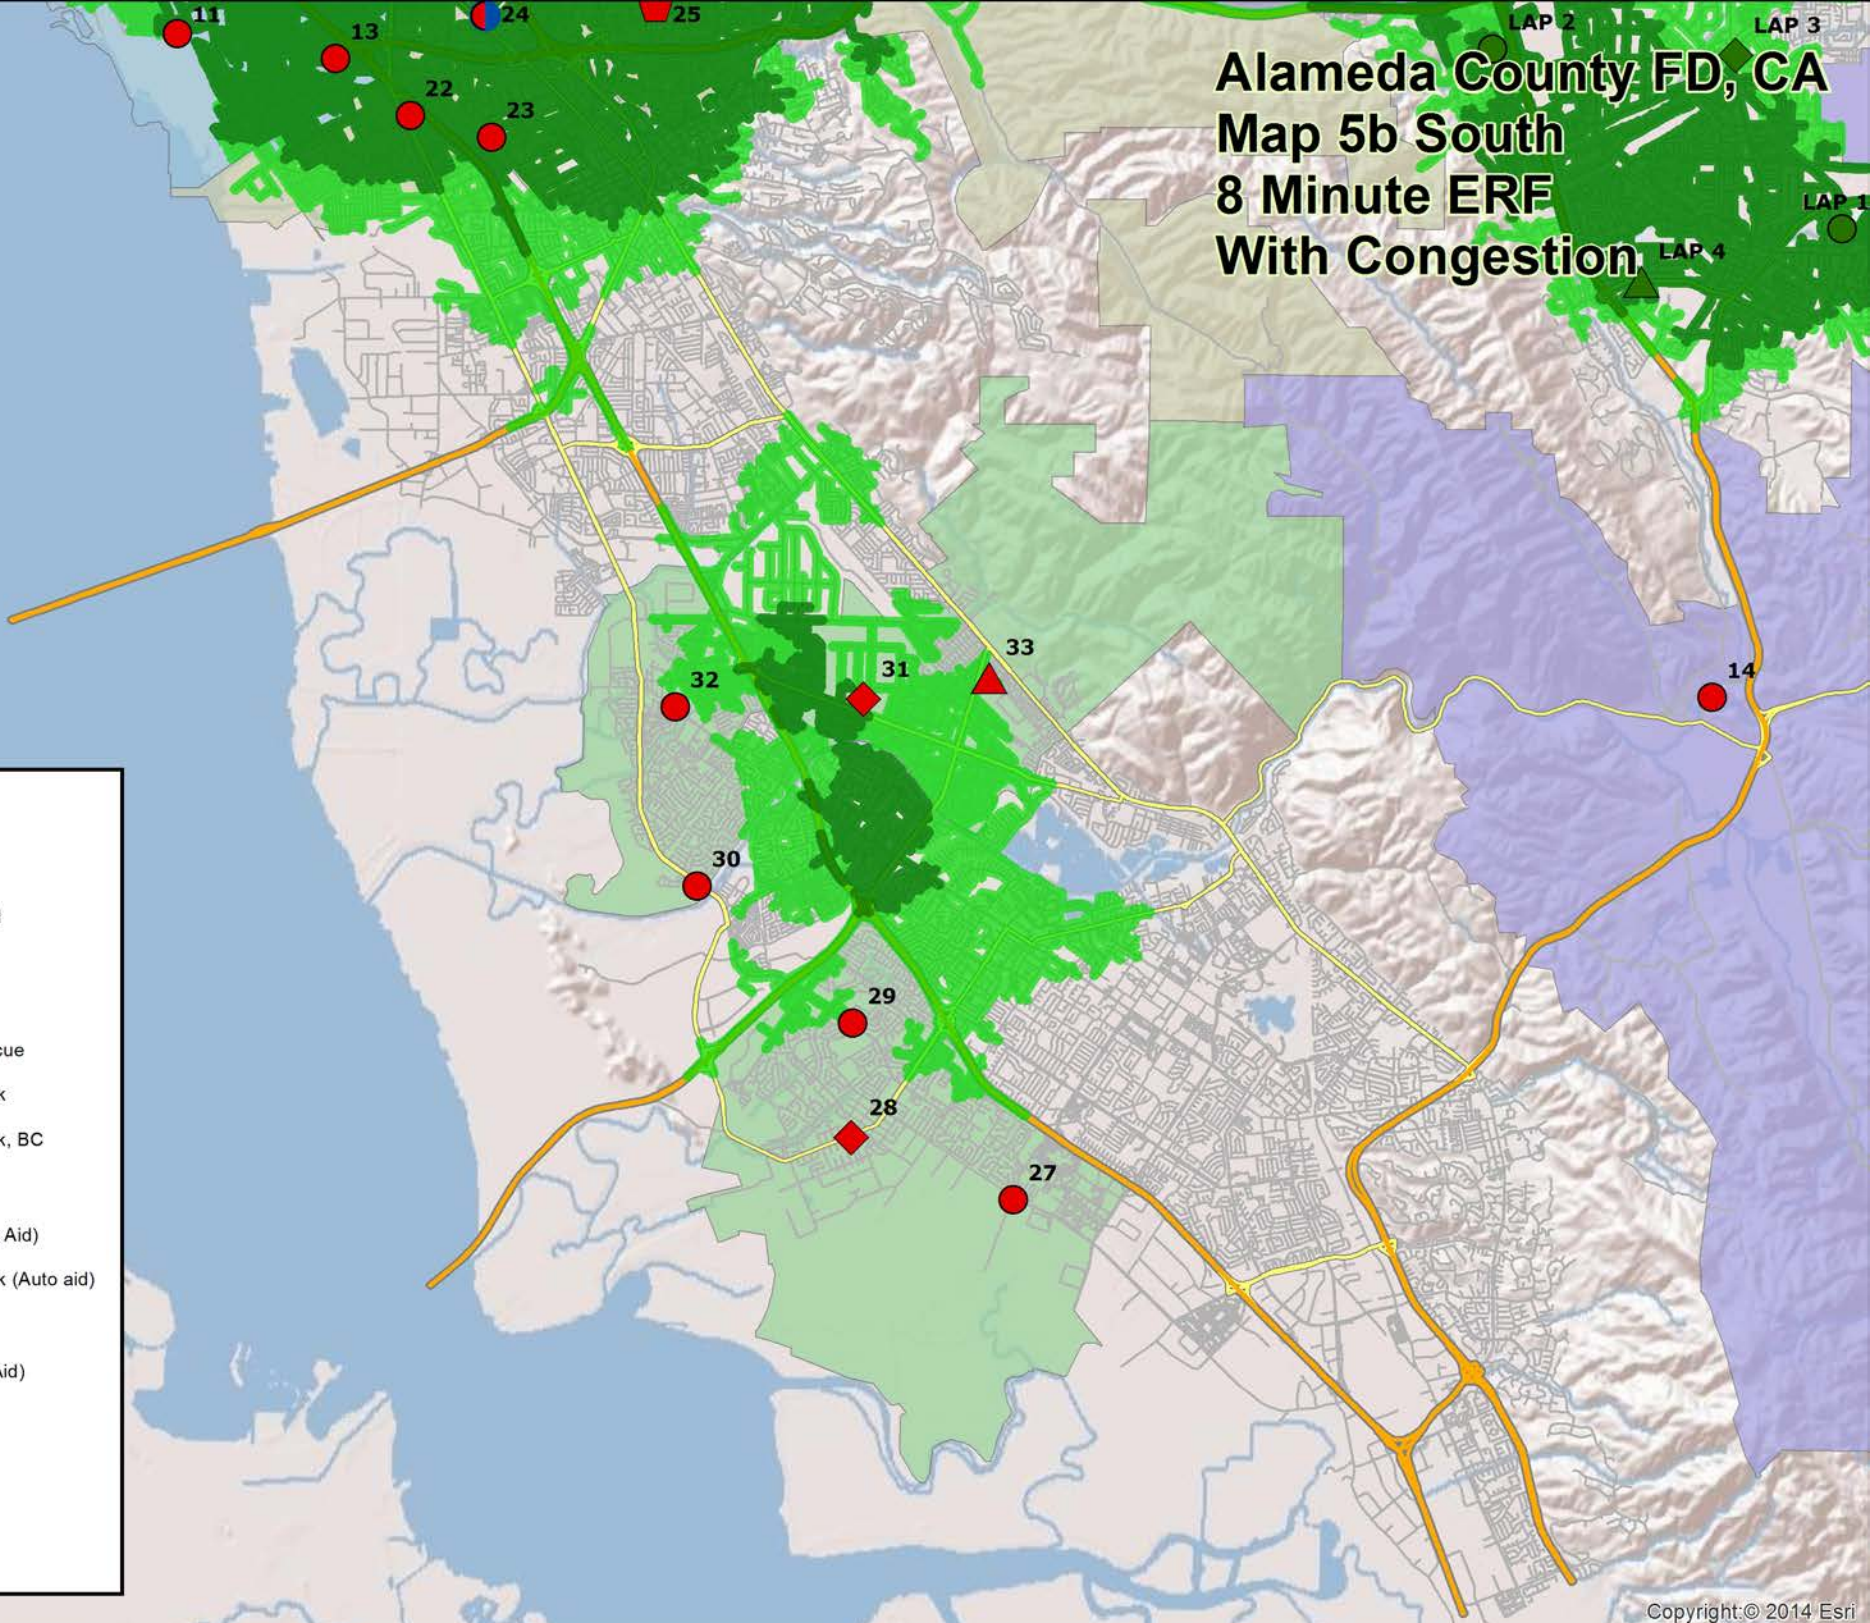

Alameda County FD, CA Map 5b South 8 Minute ERF With Congestion

Legend

- Congested
- Uncongested
- Engine
- Engine, BC
- Engine, Rescue
- Engine, Truck
- Engine, Truck, BC
- Quint
- Engine (Auto Aid)
- Engine, Truck (Auto aid)
- E, BC (MA)
- Quint (Auto Aid)
- BAT 2
- BAT 3
- BAT 4
- BAT 7