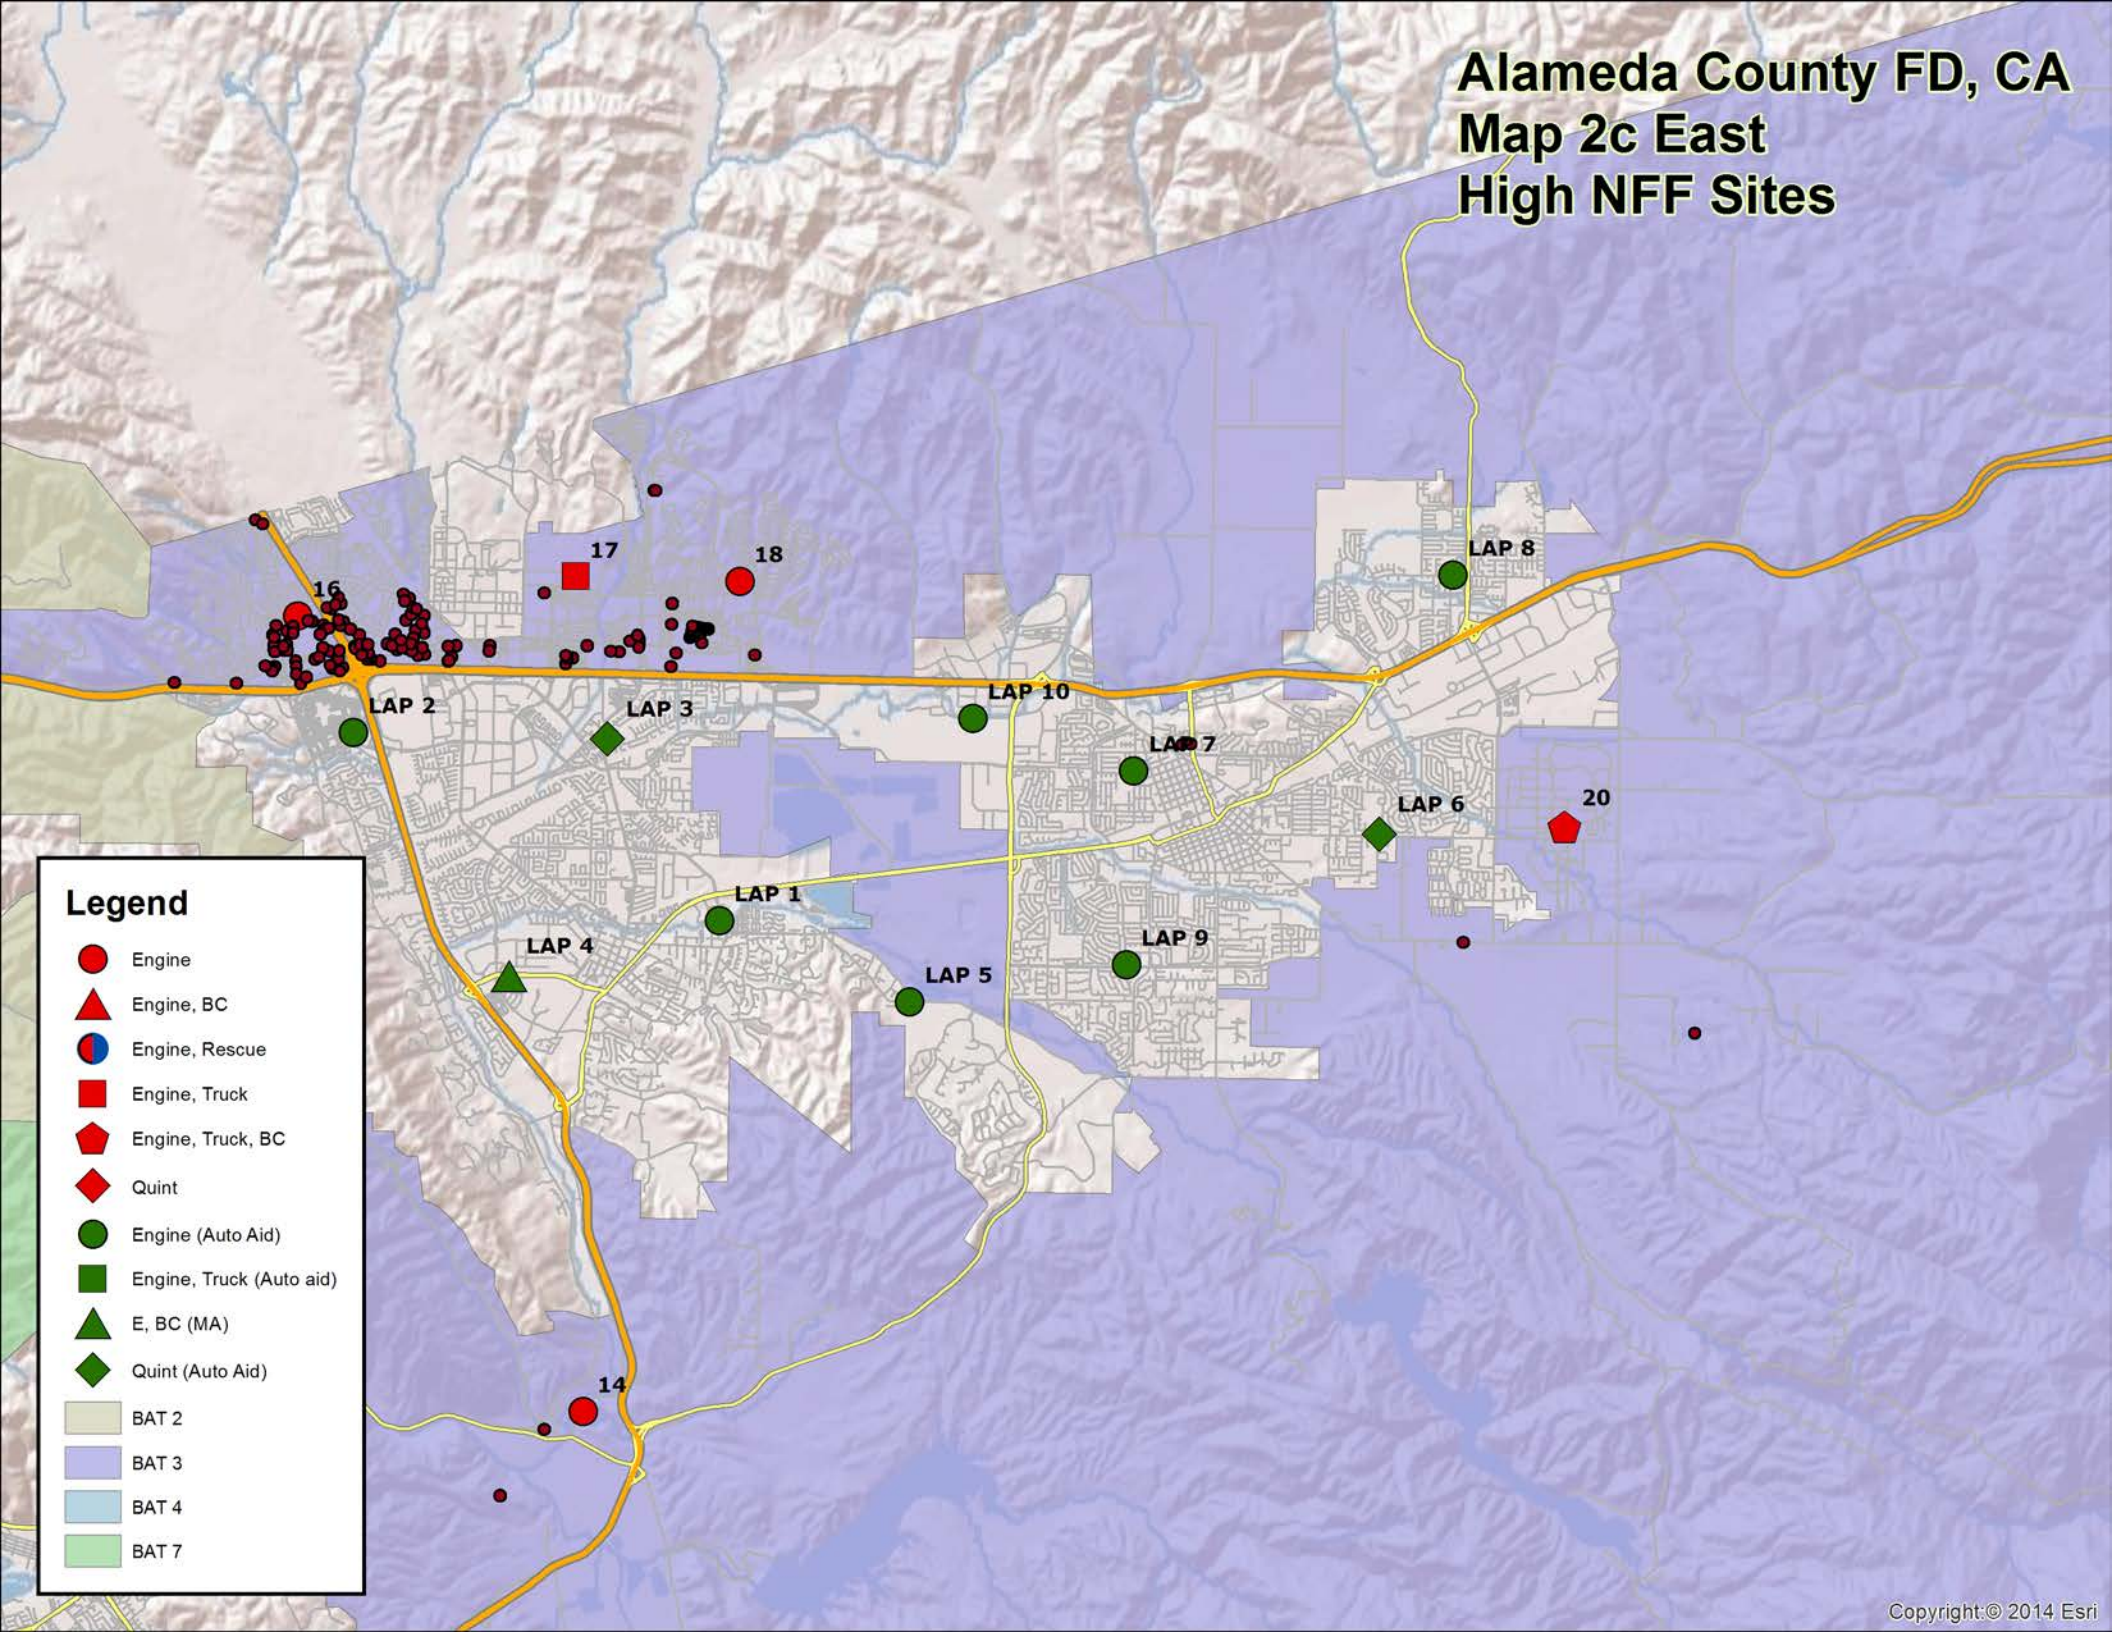

Alameda County FD, CA Map 2c East High NFF Sites

Legend

- Engine
- ▲ Engine, BC
- Engine, Rescue
- Engine, Truck
- Engine, Truck, BC
- Quint
- Engine (Auto Aid)
- Engine, Truck (Auto aid)
- ▲ E, BC (MA)
- Quint (Auto Aid)
- BAT 2
- BAT 3
- BAT 4
- BAT 7