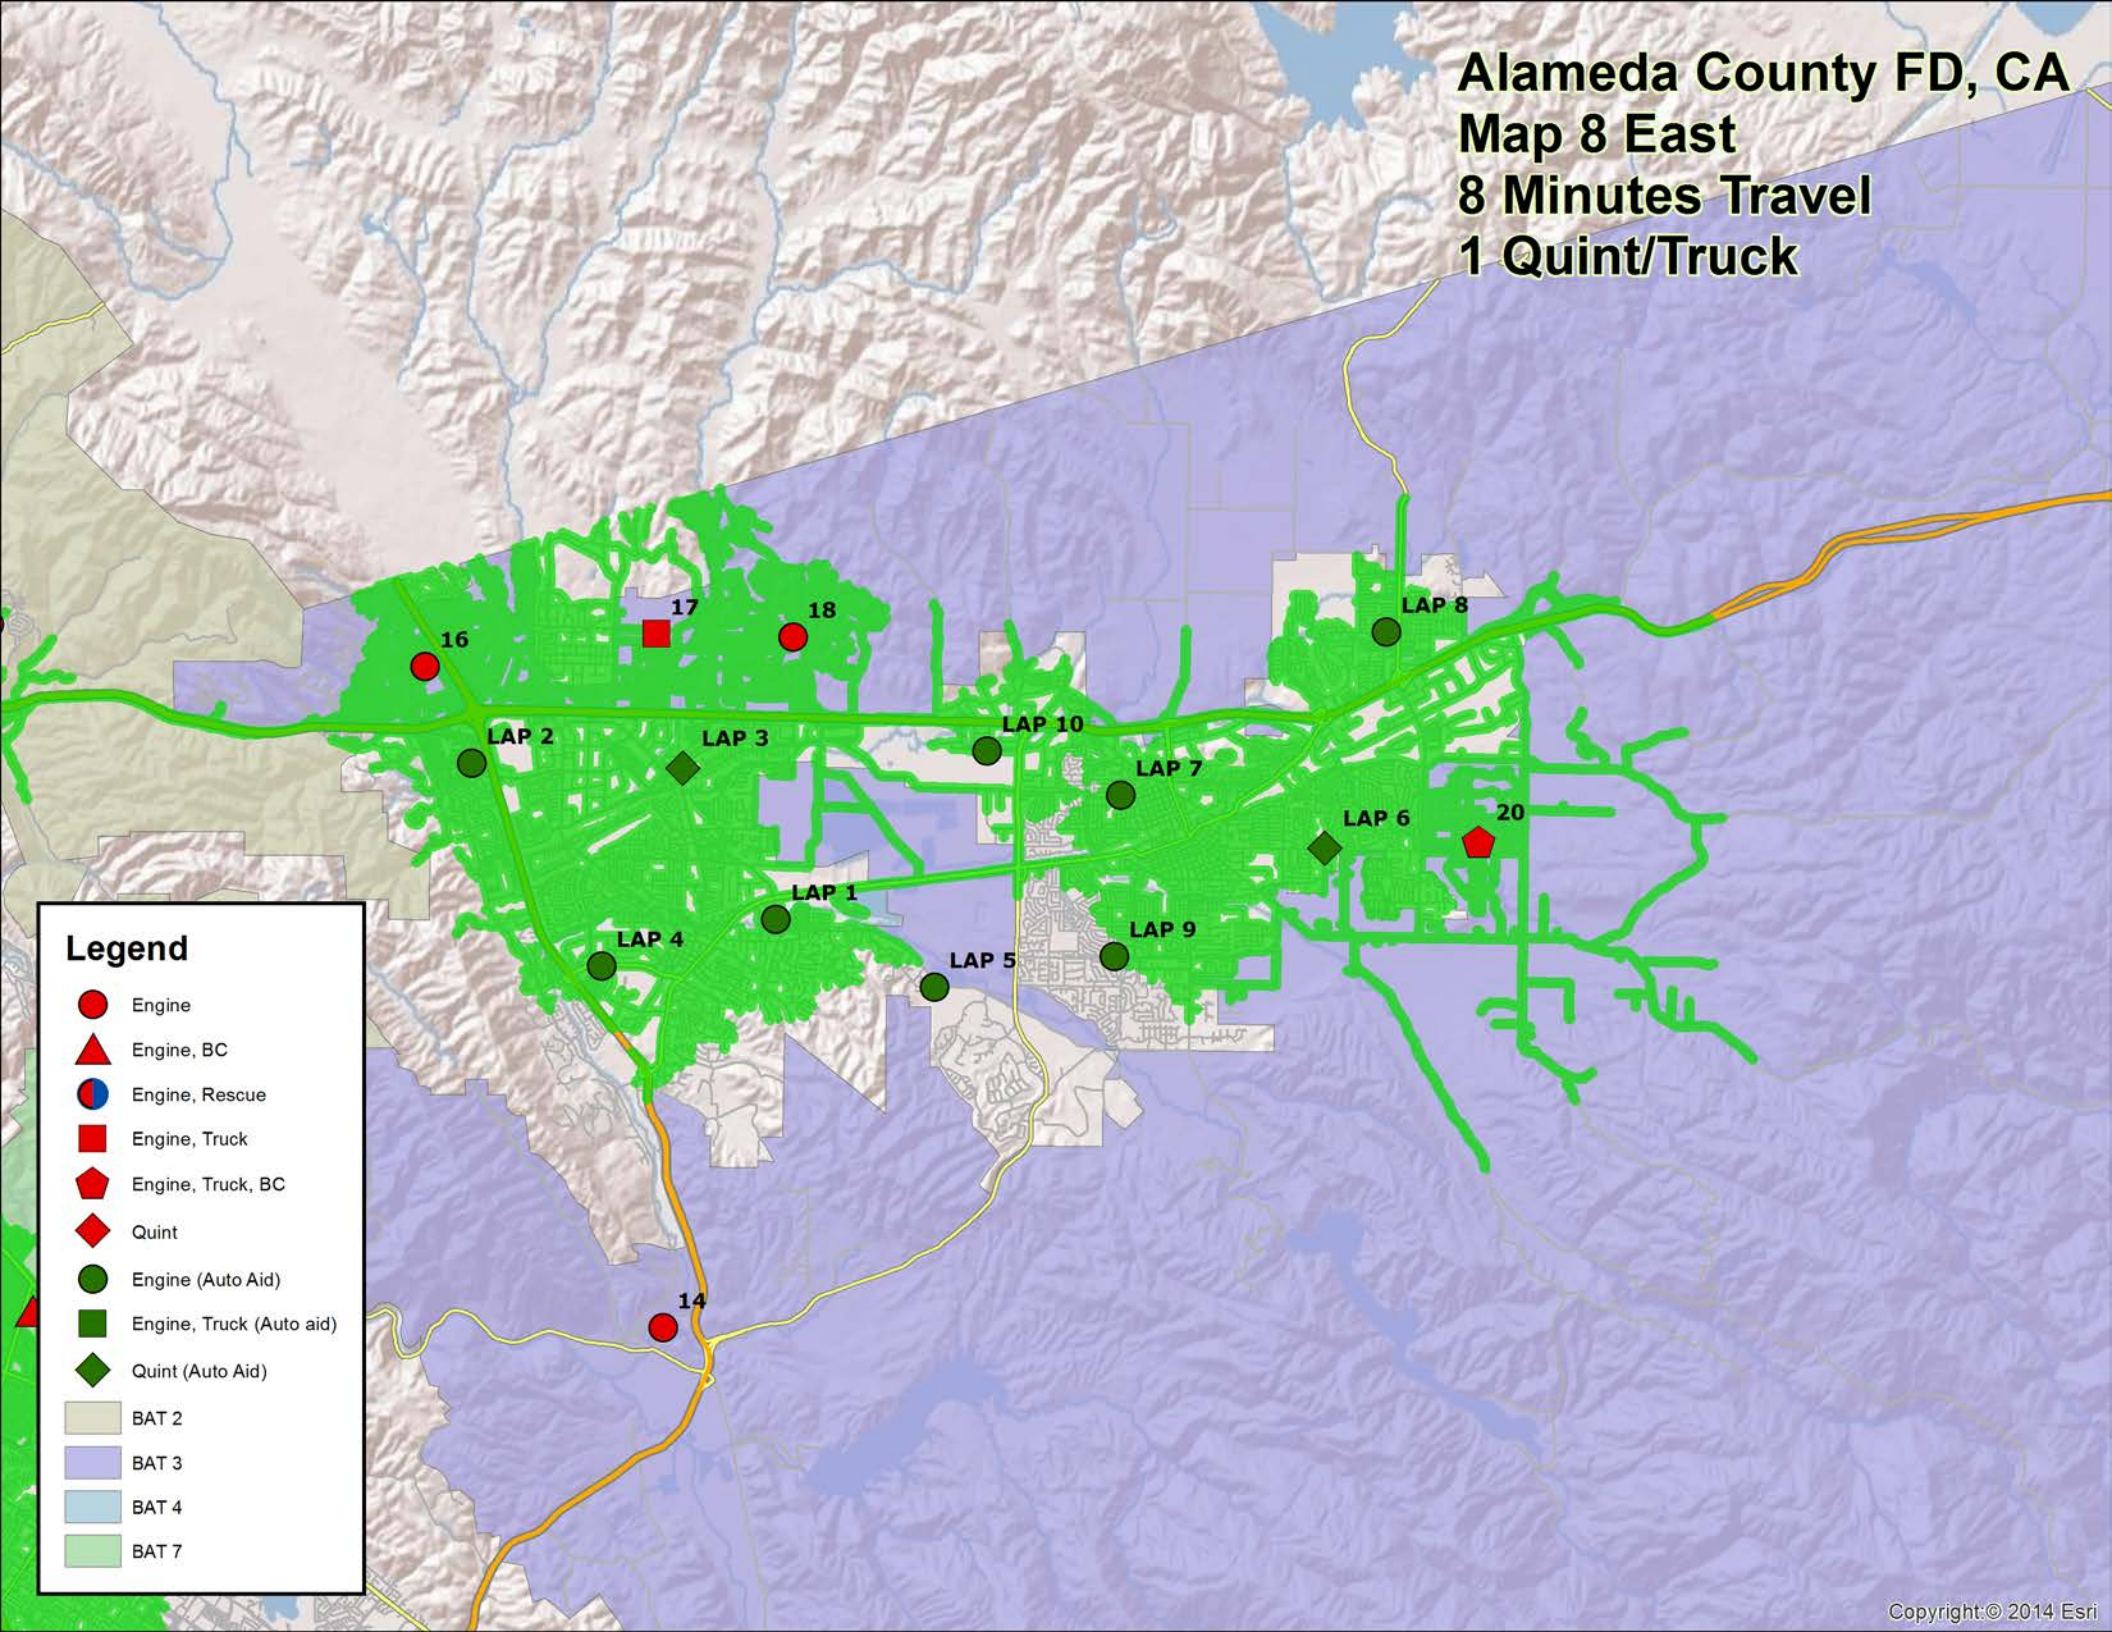

Alameda County FD, CA Map 8 East 8 Minutes Travel 1 Quint/Truck

Legend

- Engine
- ▲ Engine, BC
- Engine, Rescue
- Engine, Truck
- Engine, Truck, BC
- Quint
- Engine (Auto Aid)
- Engine, Truck (Auto aid)
- Quint (Auto Aid)
- BAT 2
- BAT 3
- BAT 4
- BAT 7