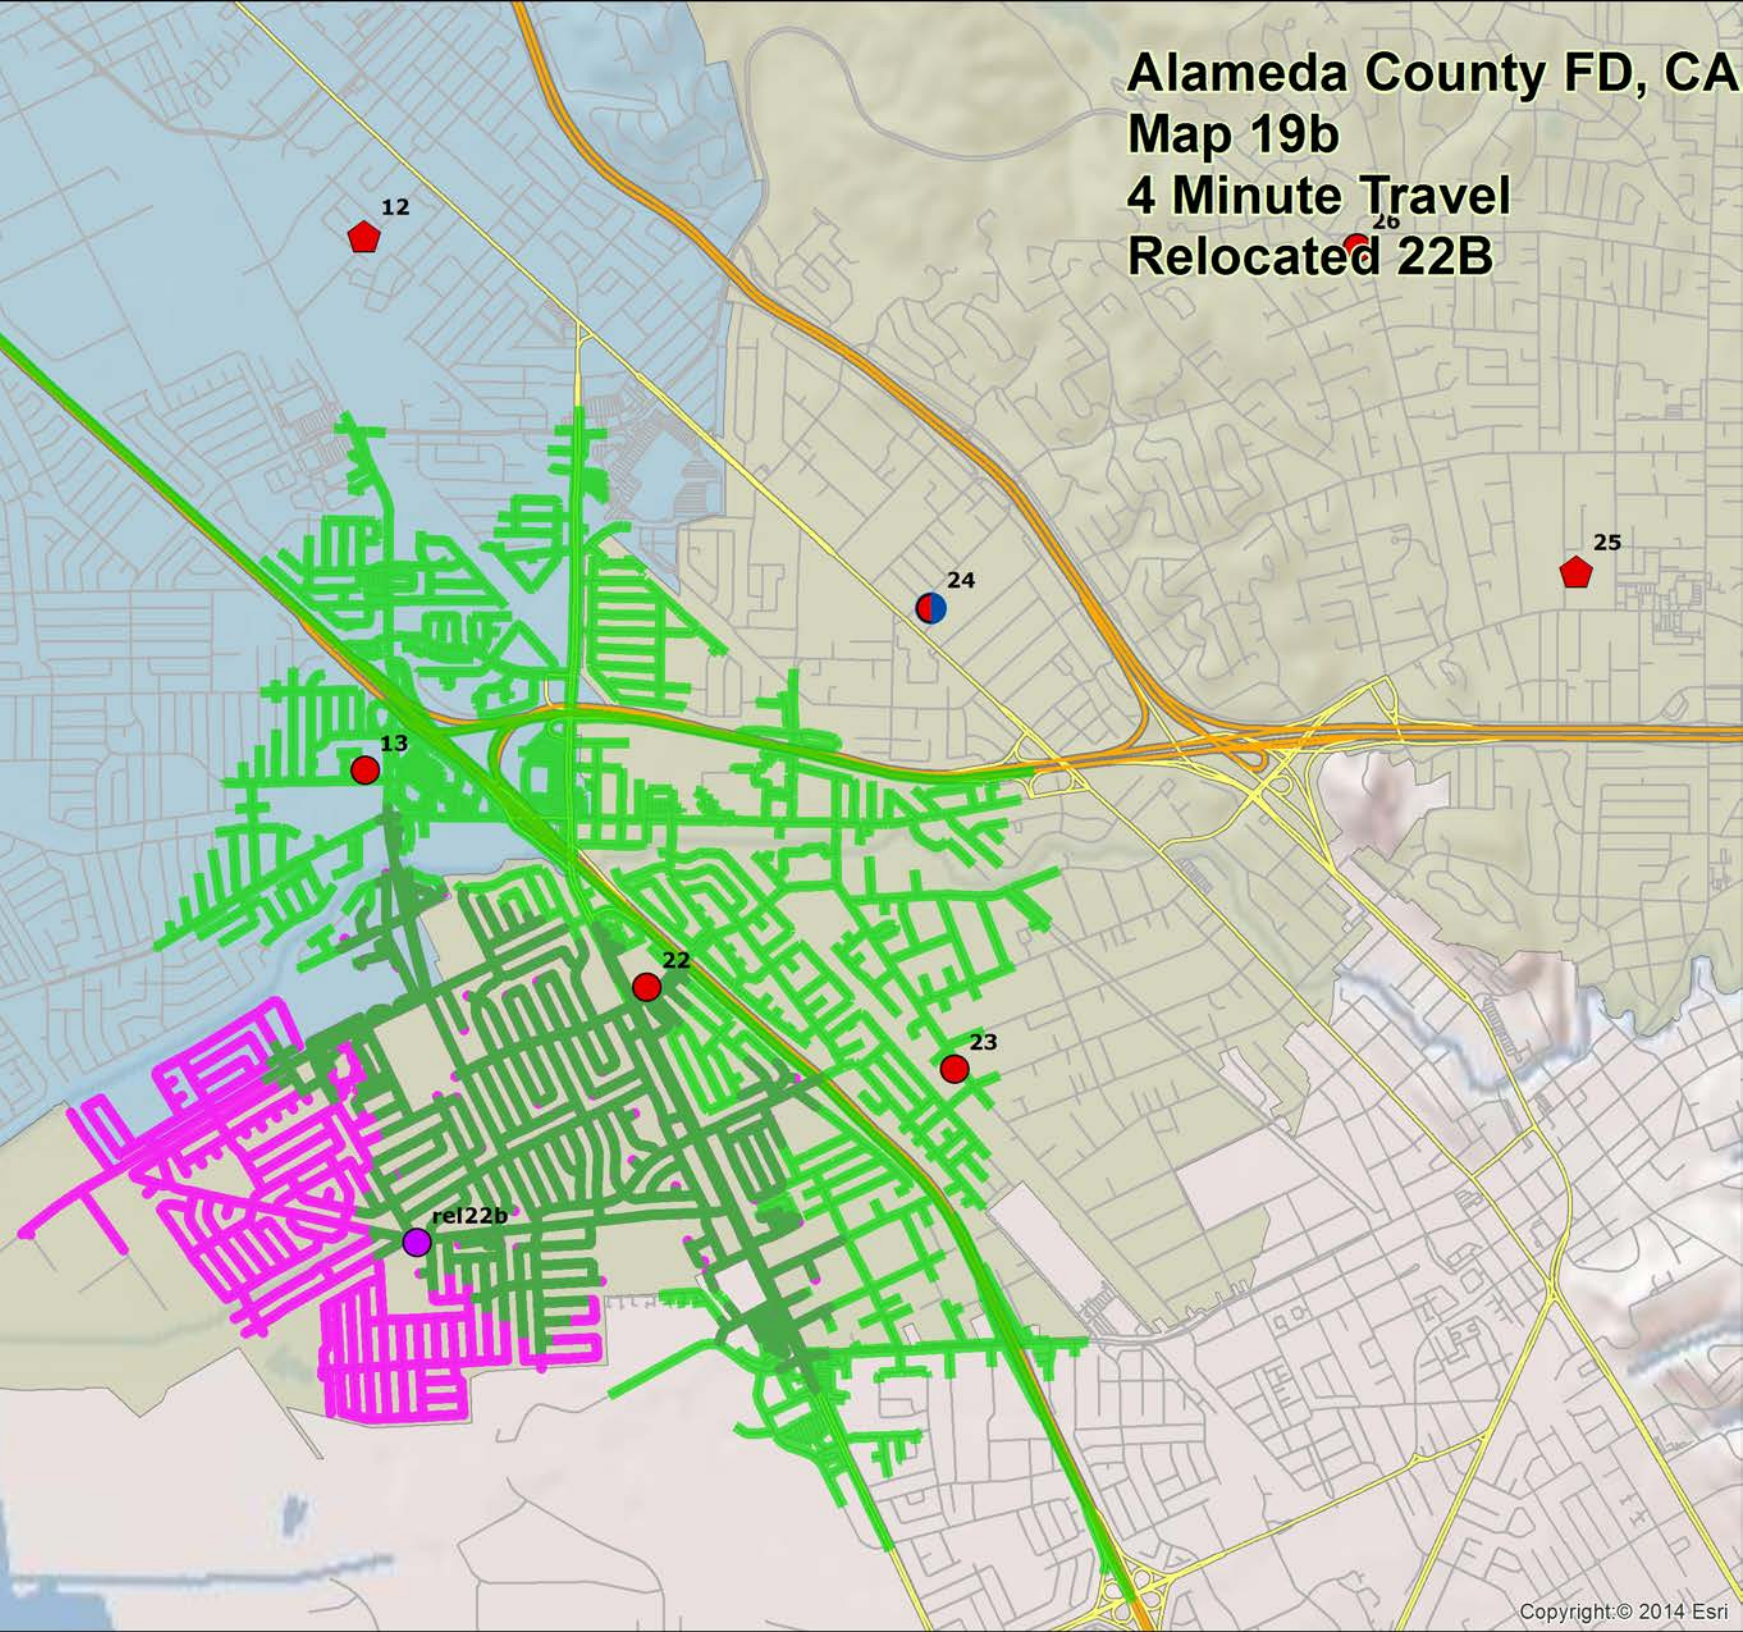

Alameda County FD, CA

Map 19b

4 Minute Travel

Relocated 22B

Legend

- Current
- Relocated
- Engine
- Engine, BC
- Engine, Rescue
- Engine, Truck
- Engine, Truck, BC
- Quint
- Engine (Auto Aid)
- Engine, Truck (Auto aid)
- E, BC (MA)
- Quint (Auto Aid)
- BAT 2
- BAT 3
- BAT 4
- BAT 7