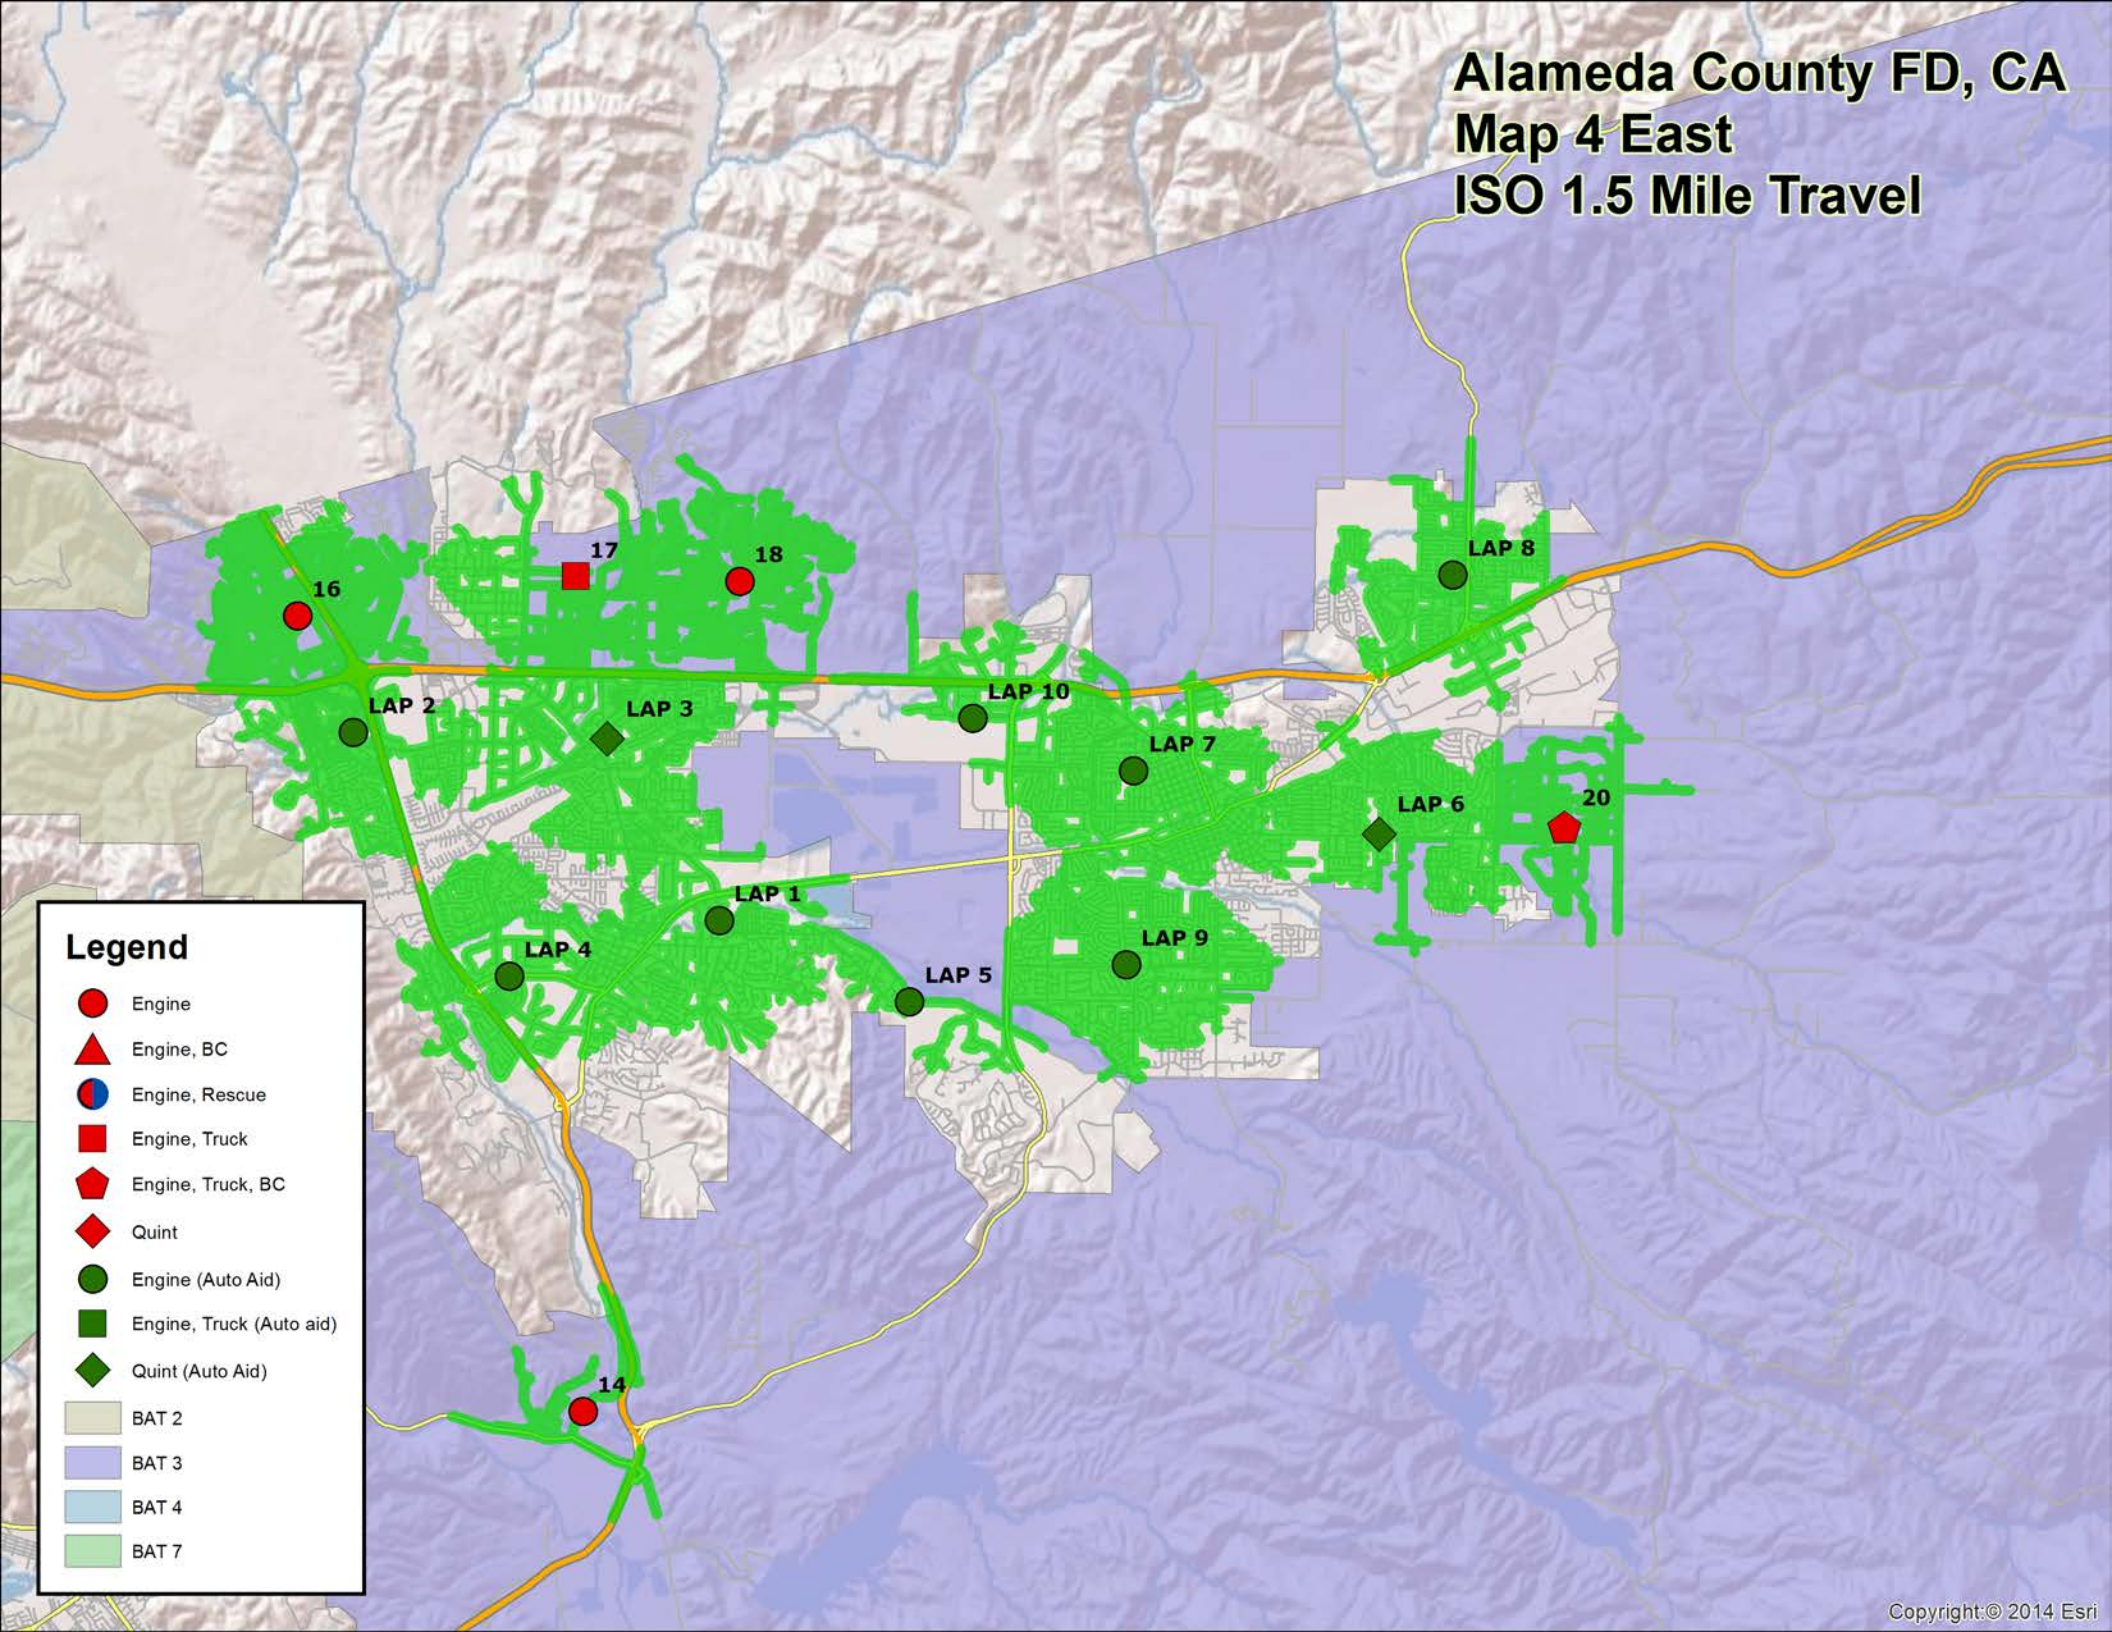

Alameda County FD, CA Map 3b North 4 Minute Engine Travel With Congestion

Legend

- Congested
- Uncongested
- Engine
- Engine, BC
- Engine, Rescue
- Engine, Truck
- Engine, Truck, BC
- Quint
- Engine (Auto Aid)
- Engine, Truck (Auto aid)
- E, BC (MA)
- Quint (Auto Aid)
- BAT 2
- BAT 3
- BAT 4
- BAT 7

Alameda County FD, CA Map 3b South 4 Minute Engine Travel With Congestion

Legend

- Congested
- Uncongested
- Engine
- Engine, BC
- Engine, Rescue
- Engine, Truck
- Engine, Truck, BC
- Quint
- Engine (Auto Aid)
- Engine, Truck (Auto aid)
- E, BC (MA)
- Quint (Auto Aid)
- BAT 2
- BAT 3
- BAT 4
- BAT 7

Alameda County FD, CA Map 4 East ISO 1.5 Mile Travel

Legend

- Engine
- ▲ Engine, BC
- Engine, Rescue
- Engine, Truck
- ◆ Engine, Truck, BC
- ◆ Quint
- Engine (Auto Aid)
- Engine, Truck (Auto aid)
- ◆ Quint (Auto Aid)
- BAT 2
- BAT 3
- BAT 4
- BAT 7