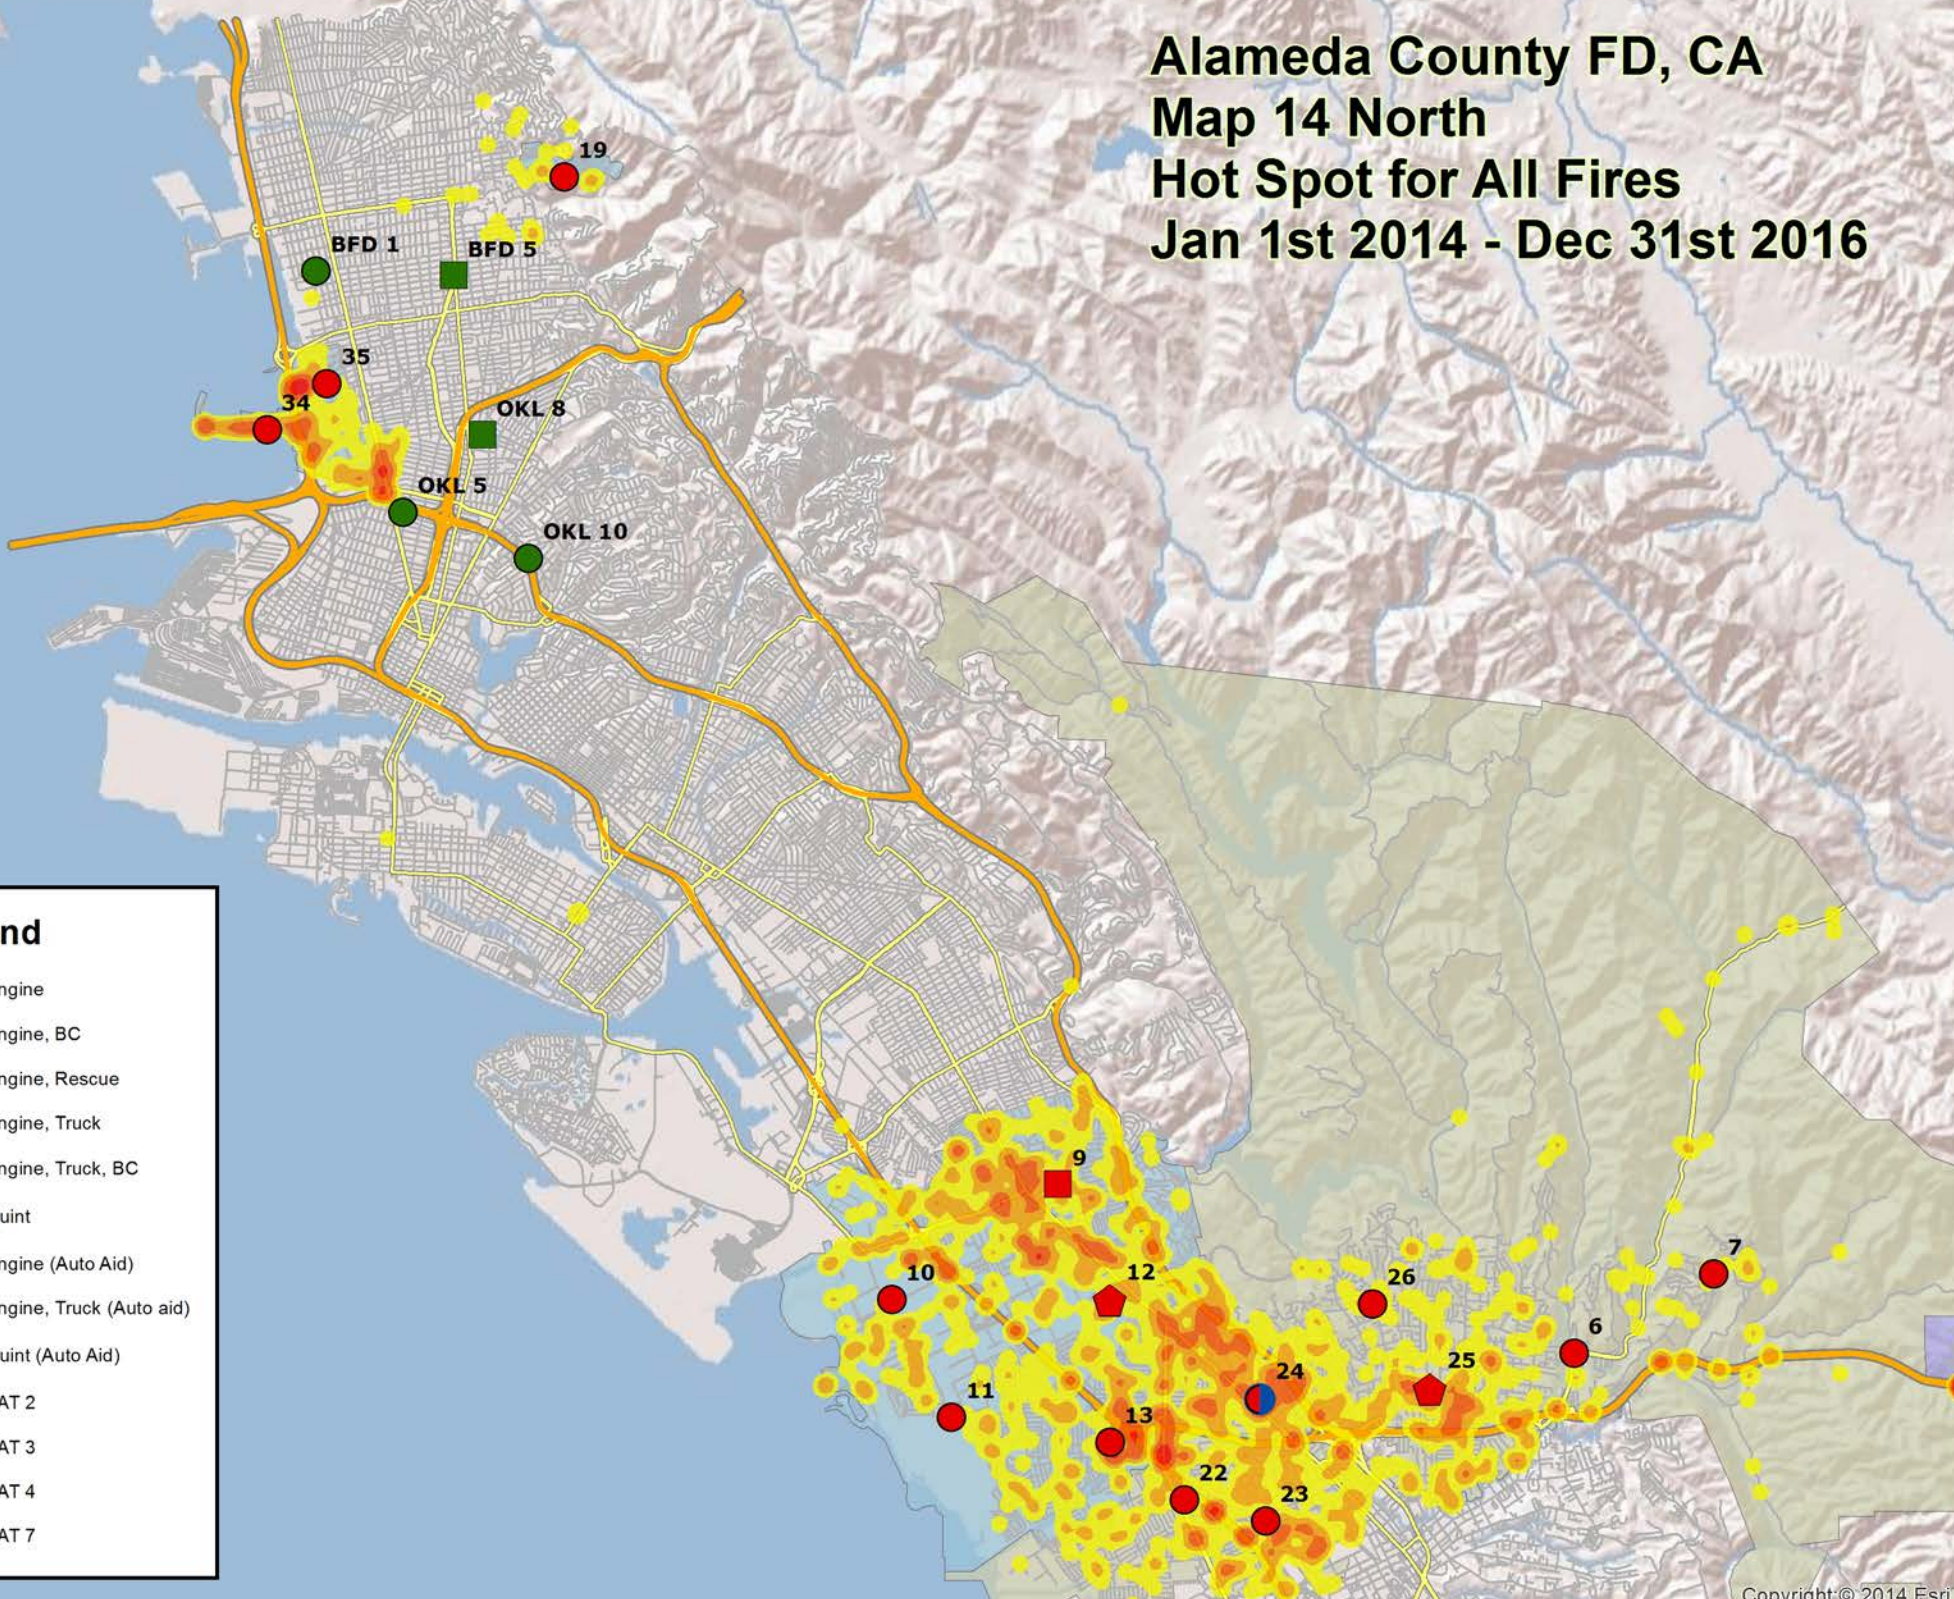

Alameda County FD, CA Map 14 North Hot Spot for All Fires Jan 1st 2014 - Dec 31st 2016

Legend

- Engine
- ▲ Engine, BC
- Engine, Rescue
- Engine, Truck
- Engine, Truck, BC
- Quint
- Engine (Auto Aid)
- Engine, Truck (Auto aid)
- Quint (Auto Aid)
- BAT 2
- BAT 3
- BAT 4
- BAT 7