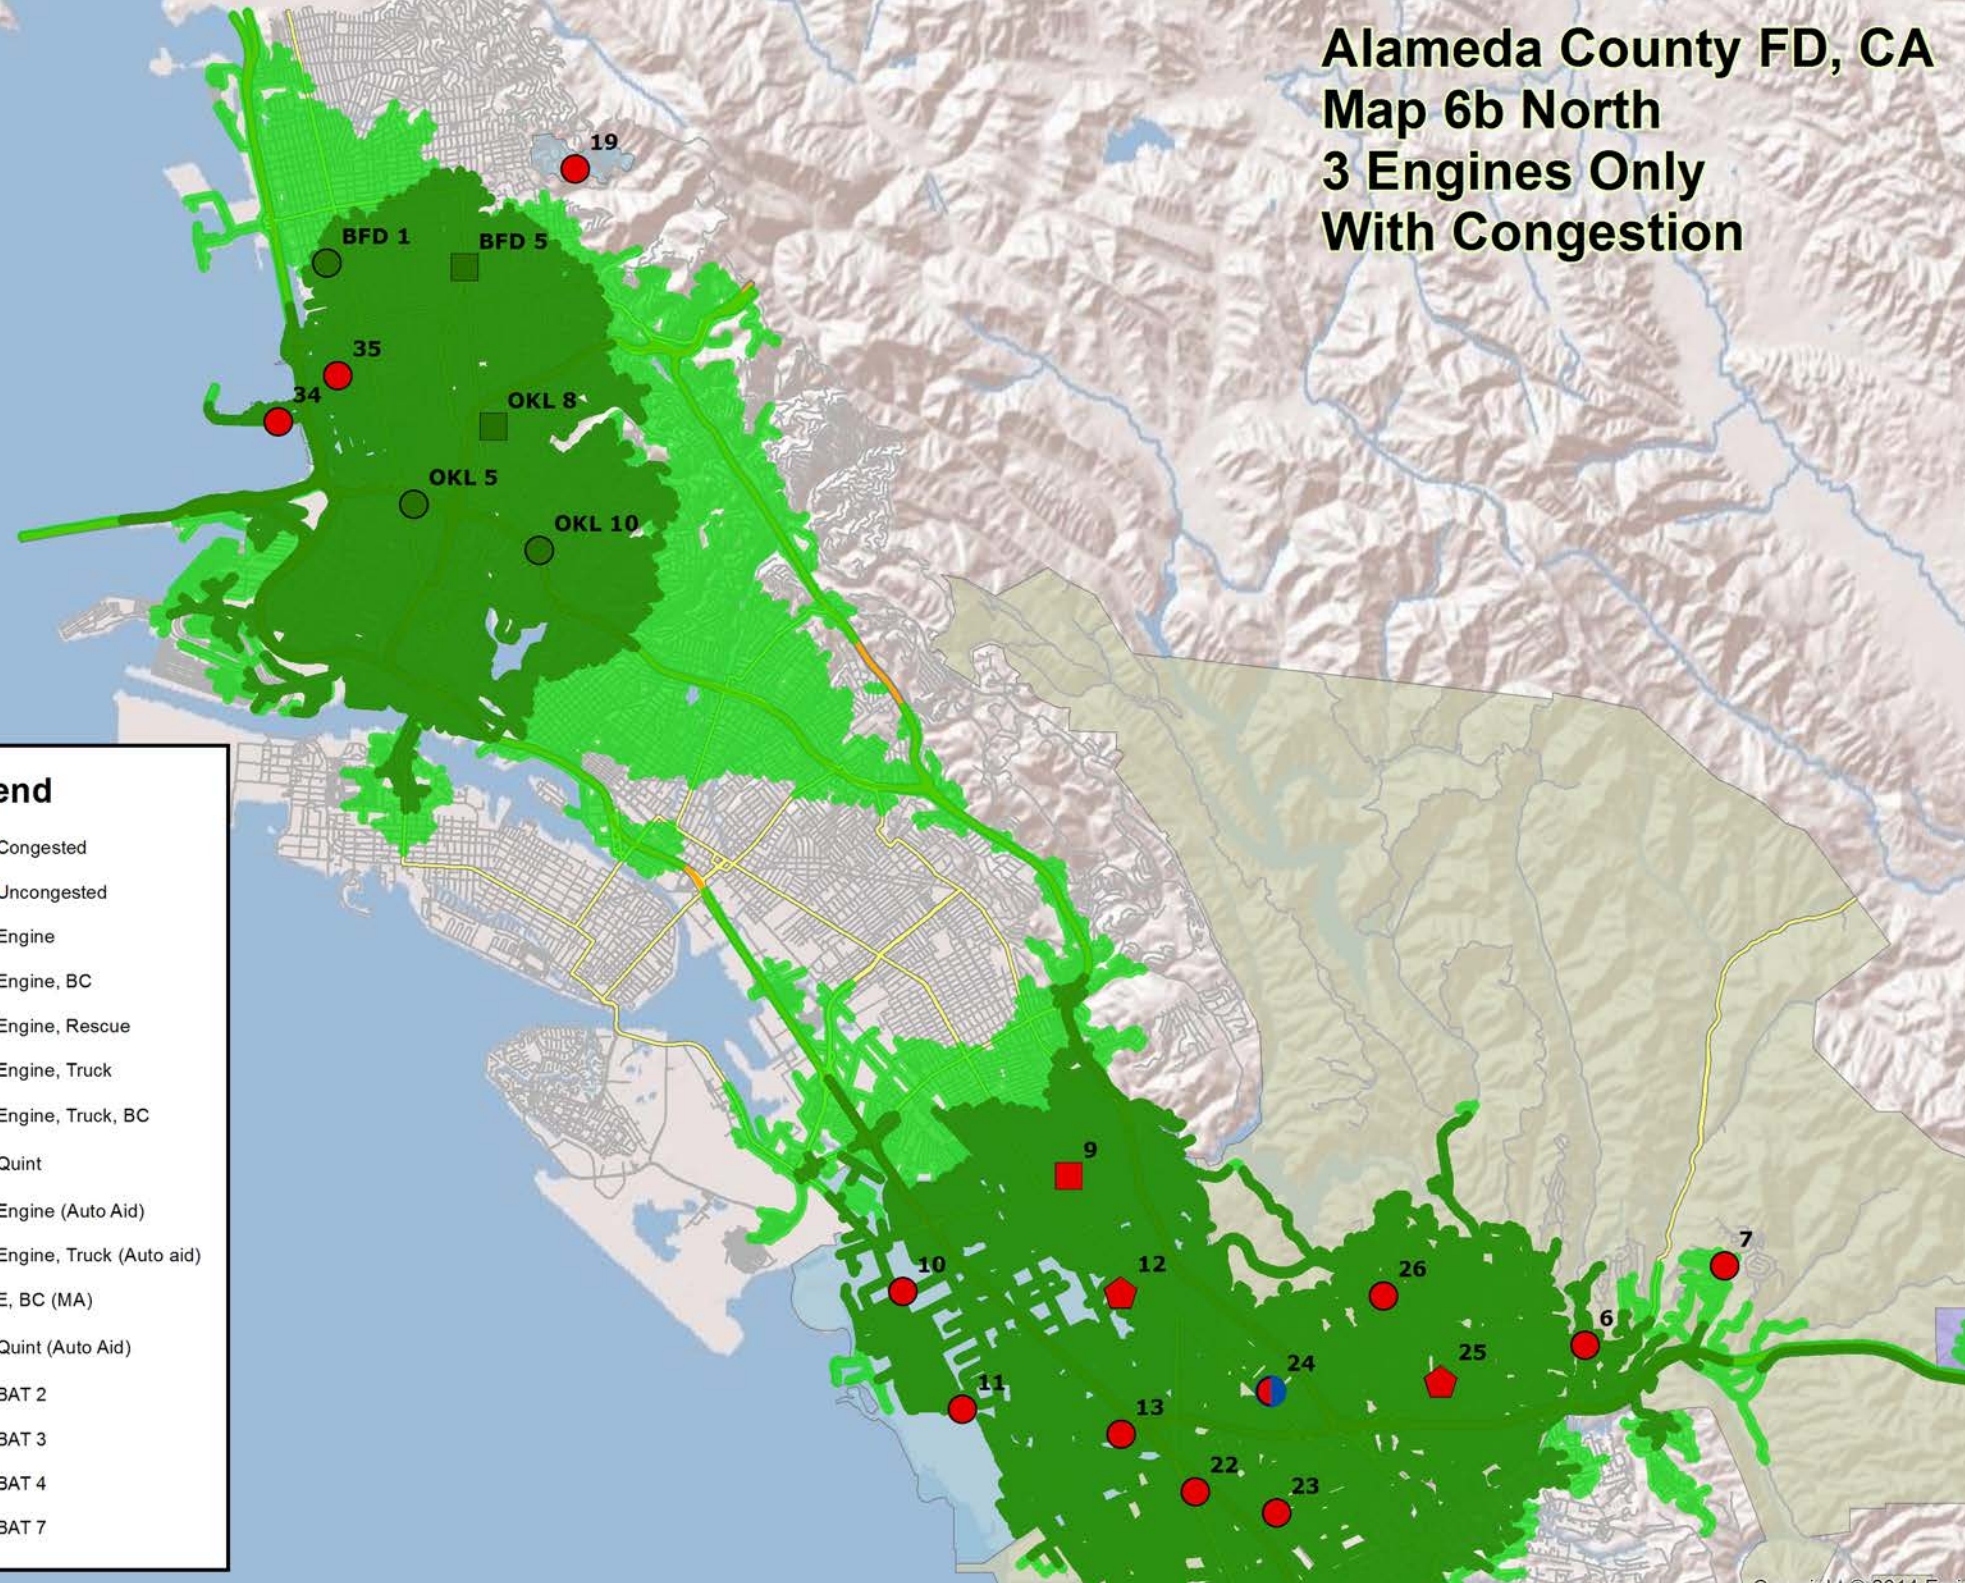

Alameda County FD, CA Map 6b North 3 Engines Only With Congestion

Legend

- Congested
- Uncongested
- Engine
- Engine, BC
- Engine, Rescue
- Engine, Truck
- Engine, Truck, BC
- Quint
- Engine (Auto Aid)
- Engine, Truck (Auto aid)
- E, BC (MA)
- Quint (Auto Aid)
- BAT 2
- BAT 3
- BAT 4
- BAT 7