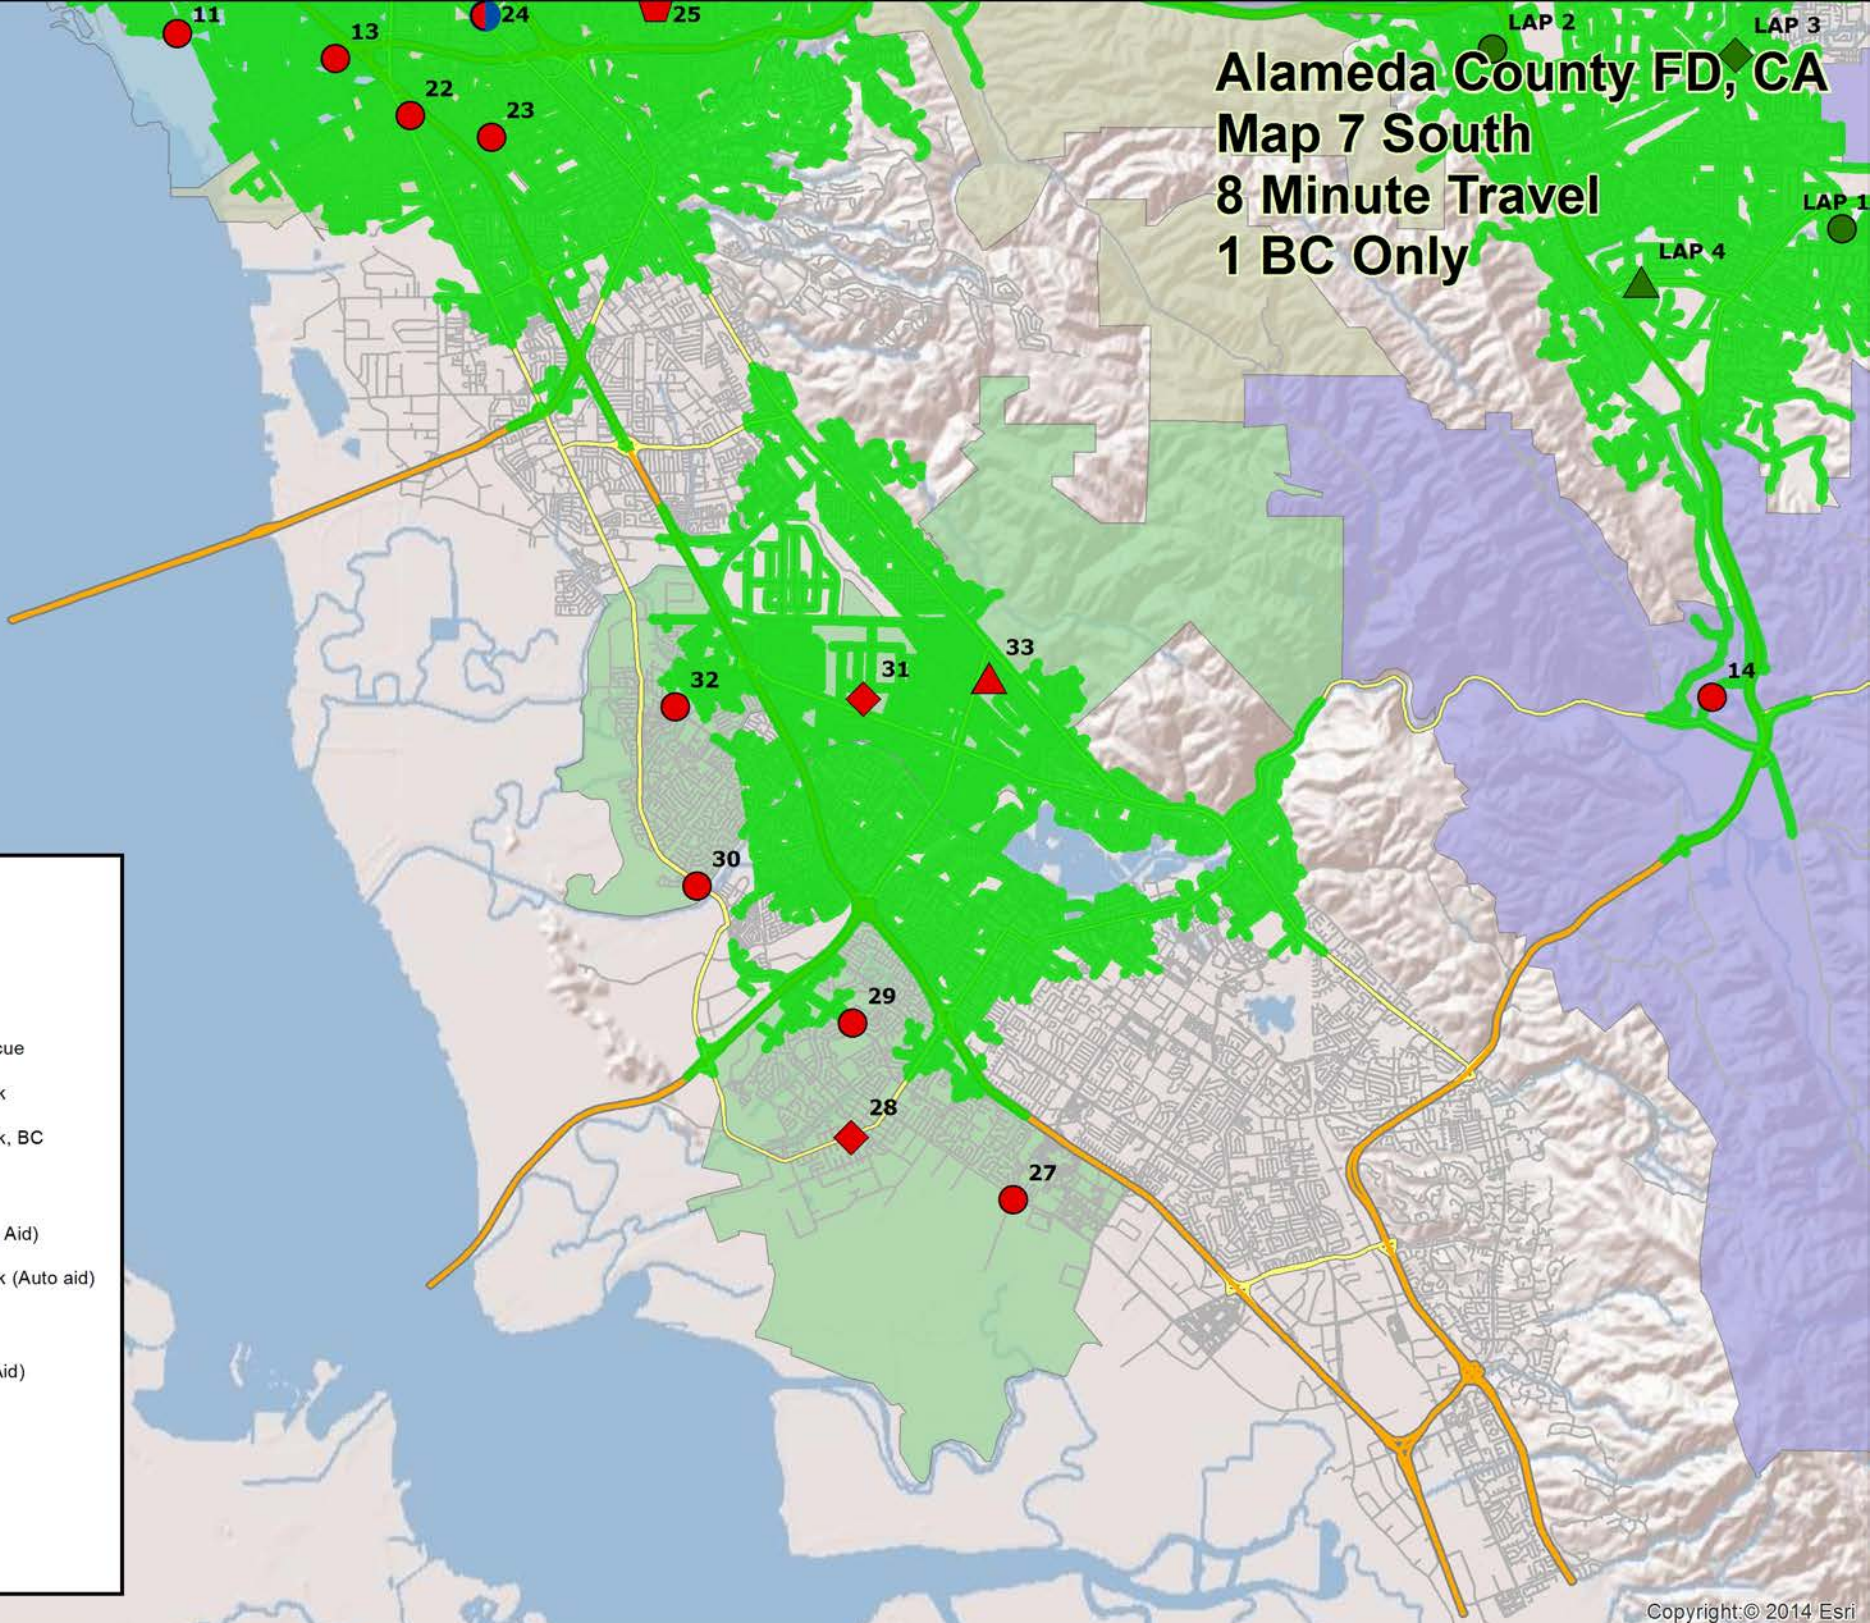

Alameda County FD, CA

Map 7 South

8 Minute Travel

1 BC Only

Legend

- Engine
- ▲ Engine, BC
- Engine, Rescue
- Engine, Truck
- ◆ Engine, Truck, BC
- ◆ Quint
- Engine (Auto Aid)
- Engine, Truck (Auto aid)
- ▲ E, BC (MA)
- ◆ Quint (Auto Aid)
- BAT 2
- BAT 3
- BAT 4
- BAT 7