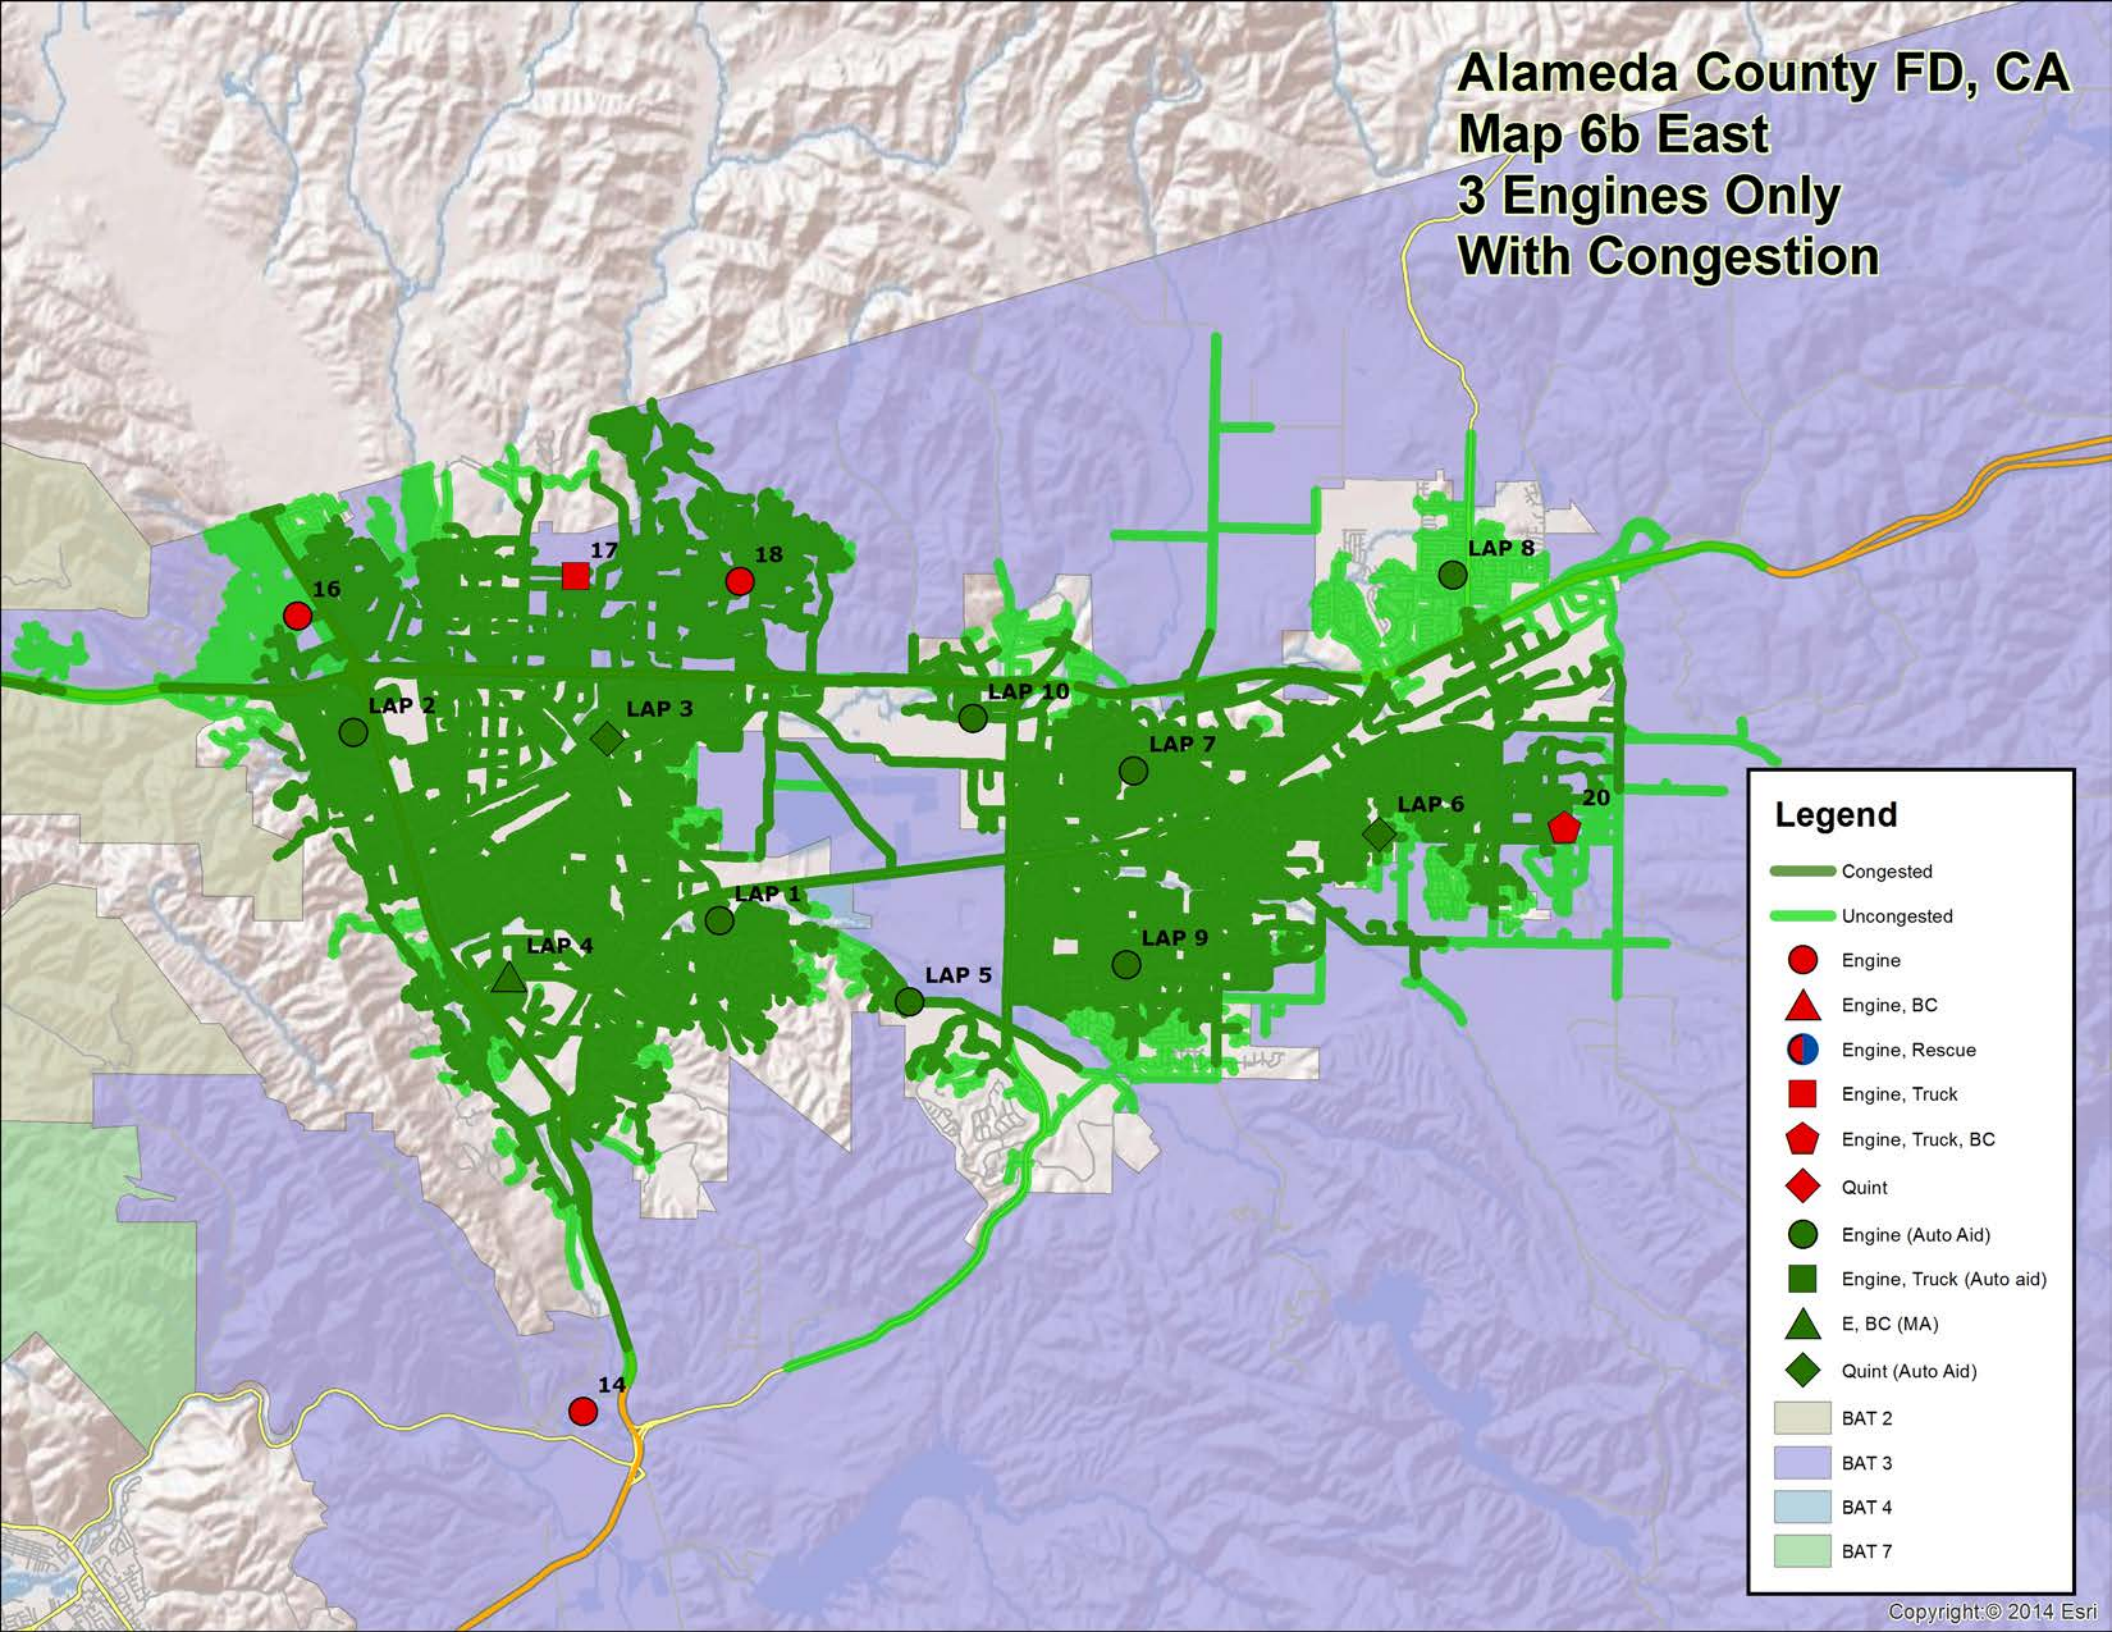

Alameda County FD, CA Map 6b East 3 Engines Only With Congestion

Legend

- Congested
- Uncongested
- Engine
- ▲ Engine, BC
- Engine, Rescue
- Engine, Truck
- Engine, Truck, BC
- Quint
- Engine (Auto Aid)
- Engine, Truck (Auto aid)
- ▲ E, BC (MA)
- Quint (Auto Aid)
- BAT 2
- BAT 3
- BAT 4
- BAT 7