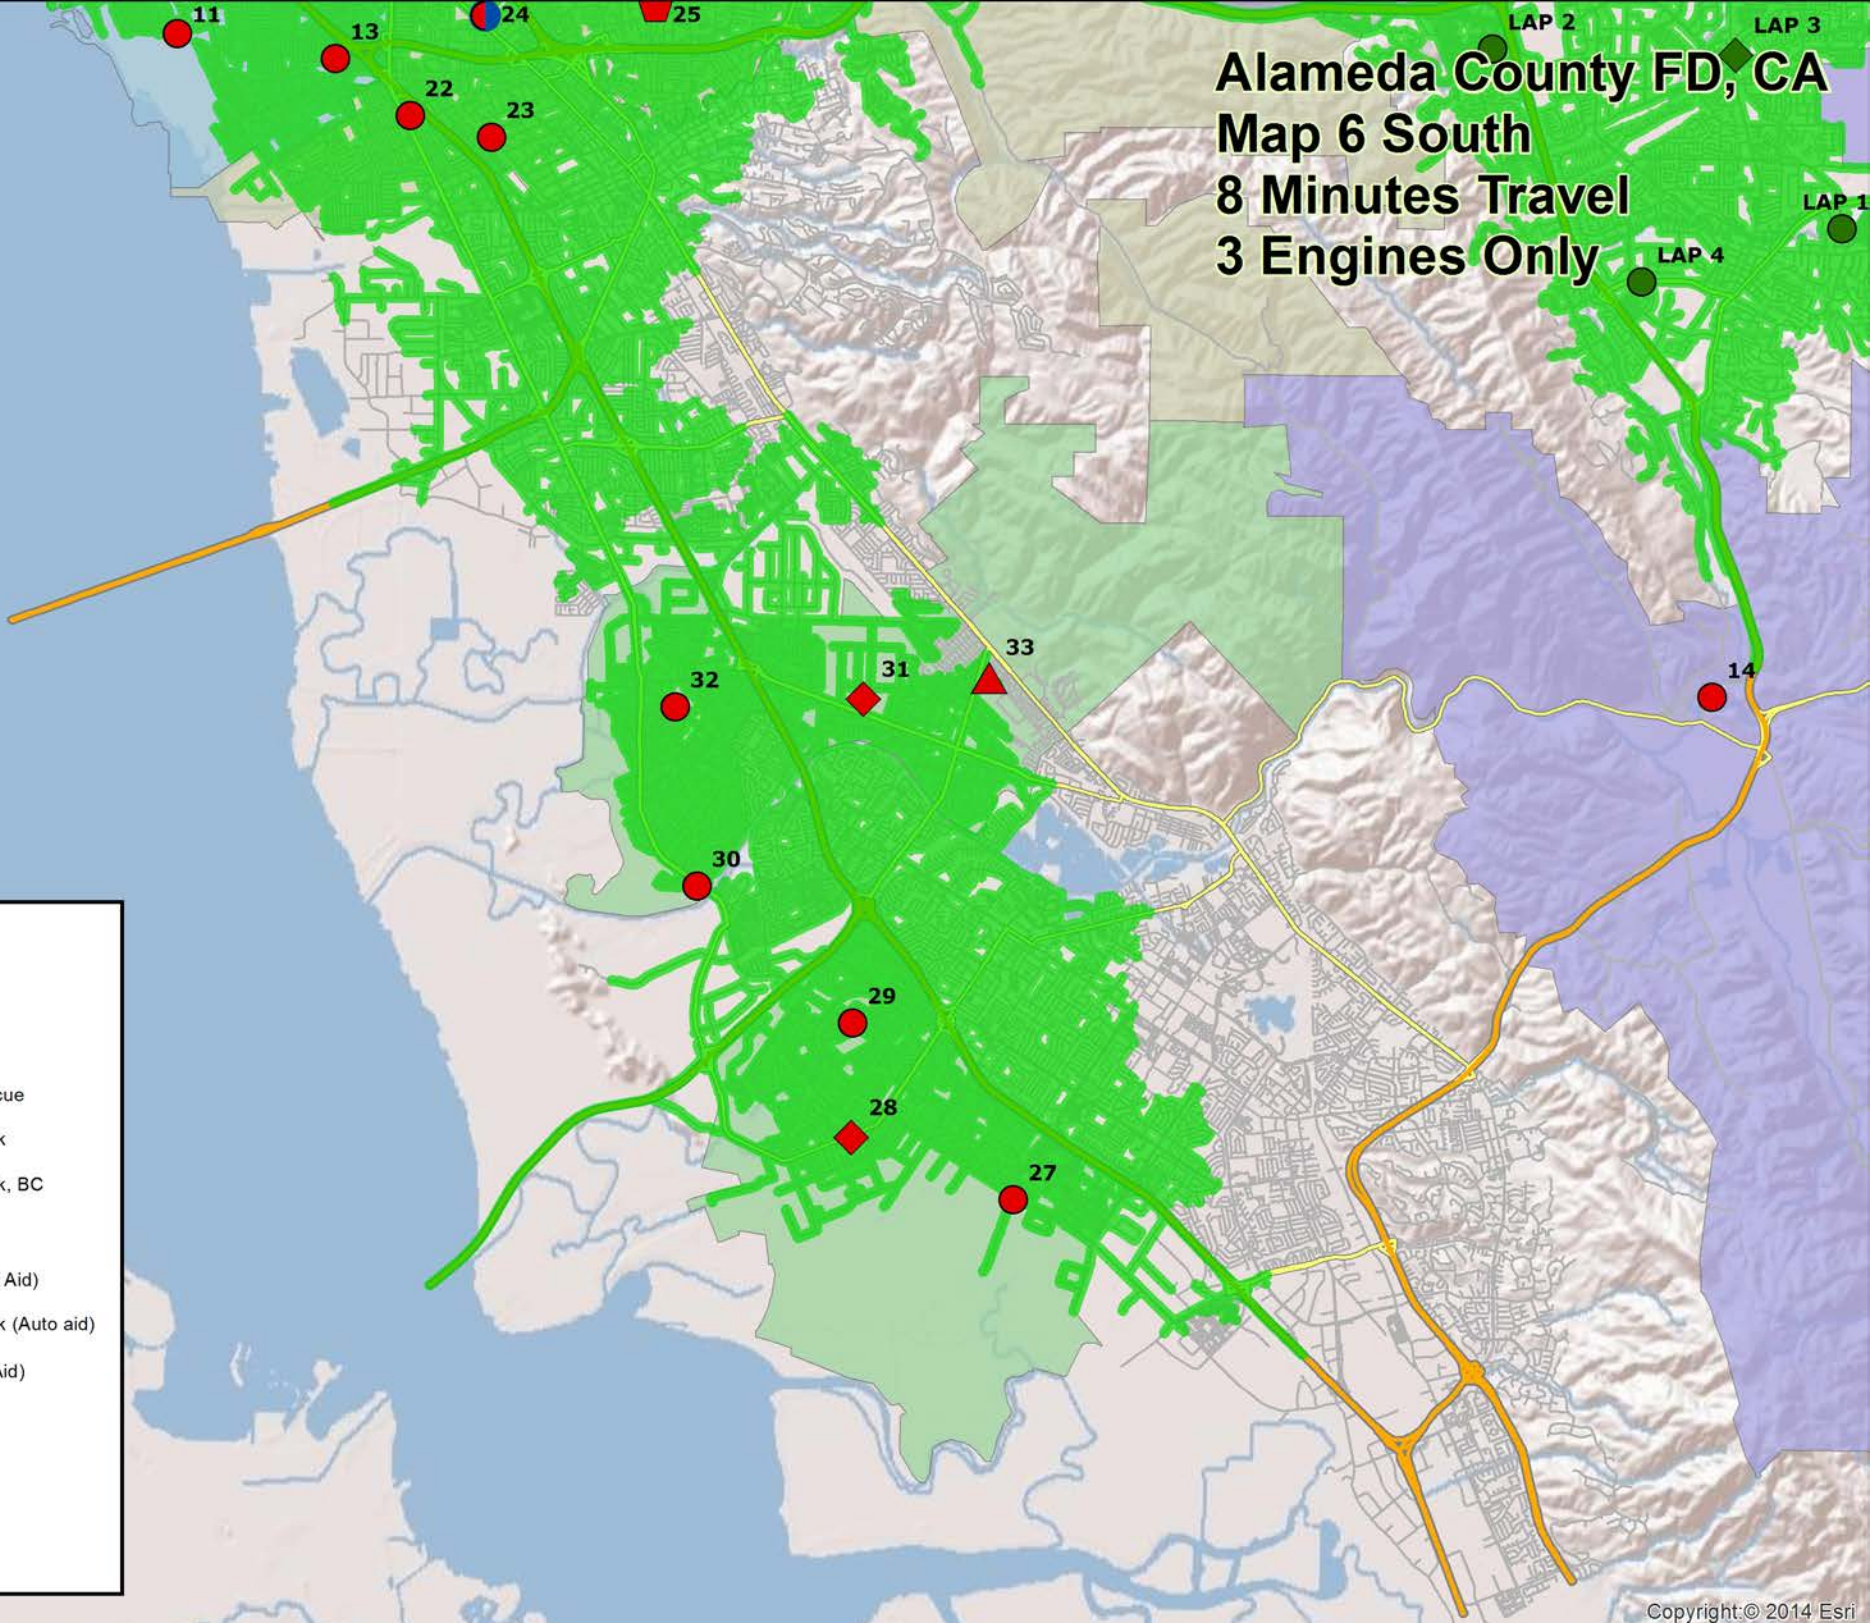

Alameda County FD, CA

Map 6 South

8 Minutes Travel

3 Engines Only

Legend

- Engine
- ▲ Engine, BC
- Engine, Rescue
- Engine, Truck
- ◆ Engine, Truck, BC
- ◆ Quint
- Engine (Auto Aid)
- Engine, Truck (Auto aid)
- ◆ Quint (Auto Aid)
- BAT 2
- BAT 3
- BAT 4
- BAT 7