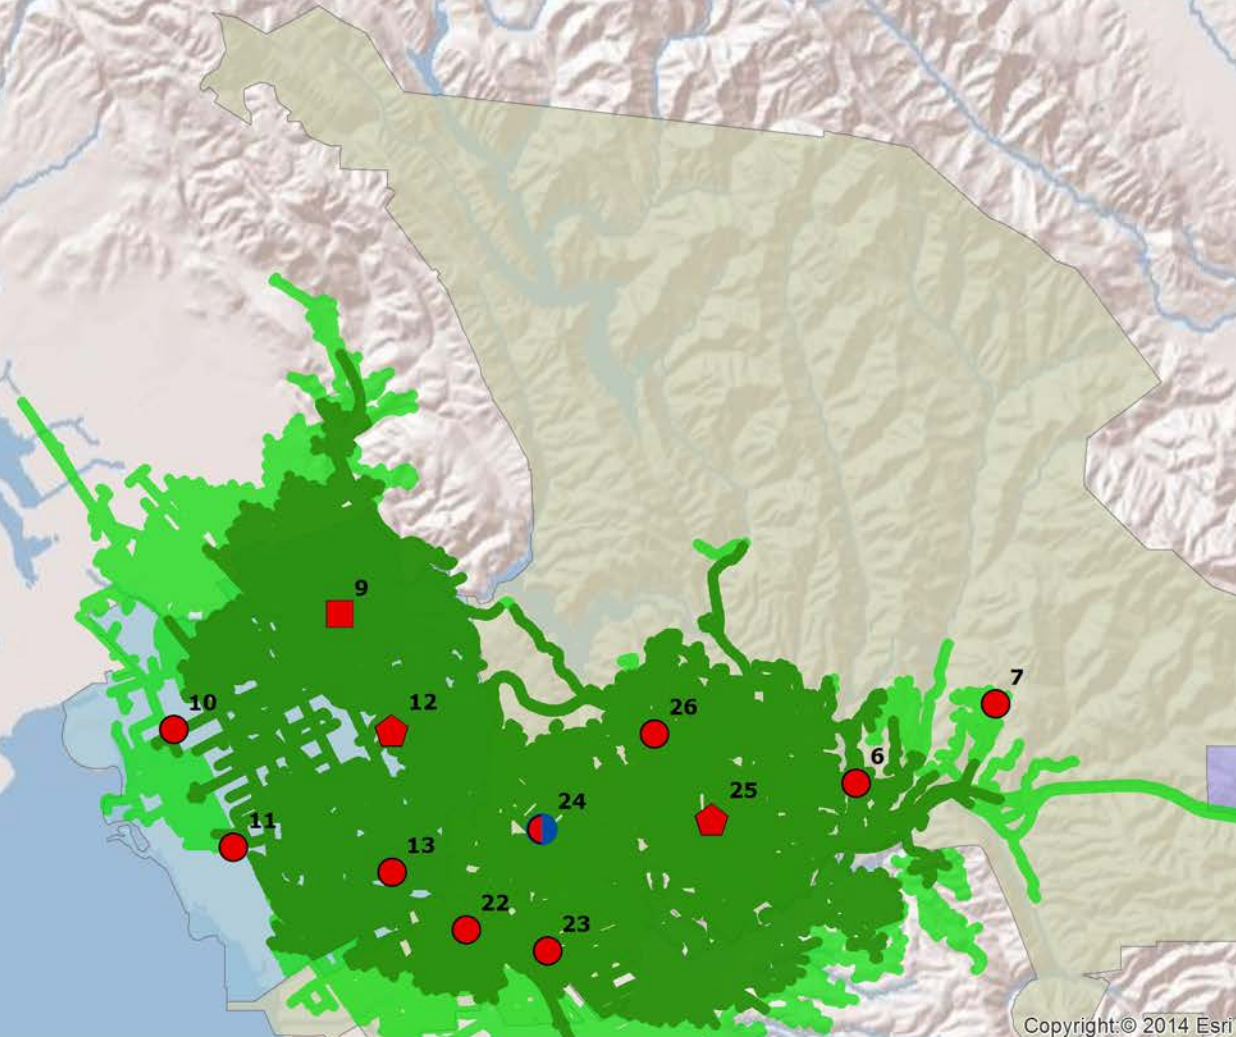

Alameda County FD, CA Map 7b North 1 BC Only With Congestion

Legend

- Congested
- Uncongested
- Engine
- ▲ Engine, BC
- Engine, Rescue
- Engine, Truck
- Engine, Truck, BC
- Quint
- Engine (Auto Aid)
- Engine, Truck (Auto aid)
- ▲ E, BC (MA)
- Quint (Auto Aid)
- BAT 2
- BAT 3
- BAT 4
- BAT 7