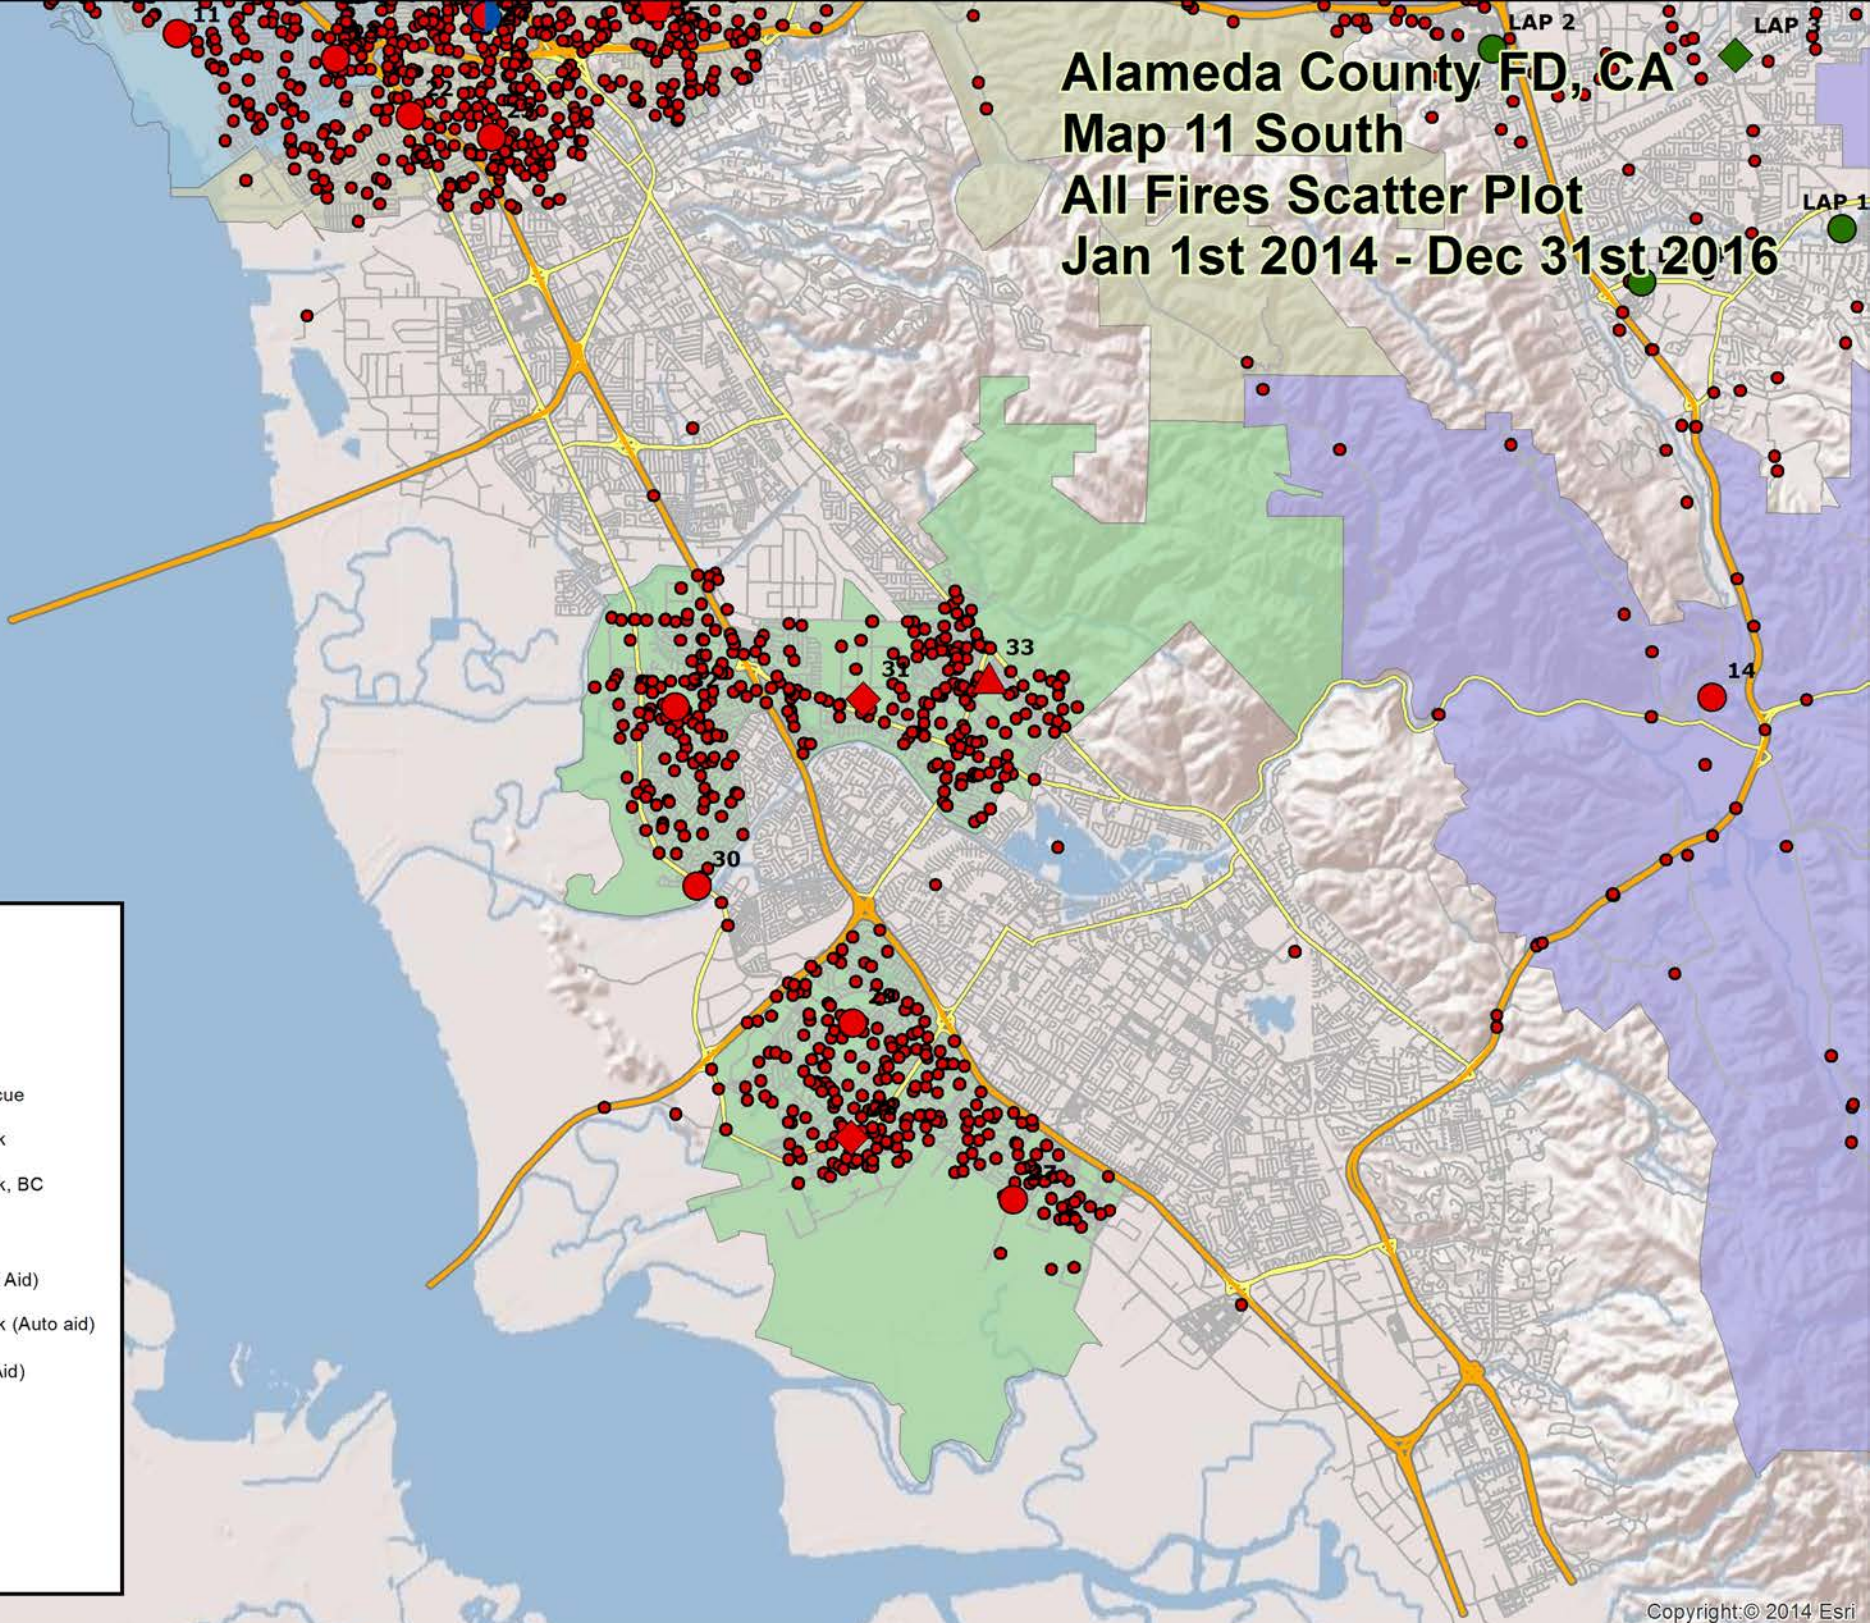

Alameda County FD, CA

Map 11 South

All Fires Scatter Plot

Jan 1st 2014 - Dec 31st 2016

Legend

- Engine
- ▲ Engine, BC
- Engine, Rescue
- Engine, Truck
- ◆ Engine, Truck, BC
- ◆ Quint
- Engine (Auto Aid)
- Engine, Truck (Auto aid)
- ◆ Quint (Auto Aid)
- BAT 2
- BAT 3
- BAT 4
- BAT 7