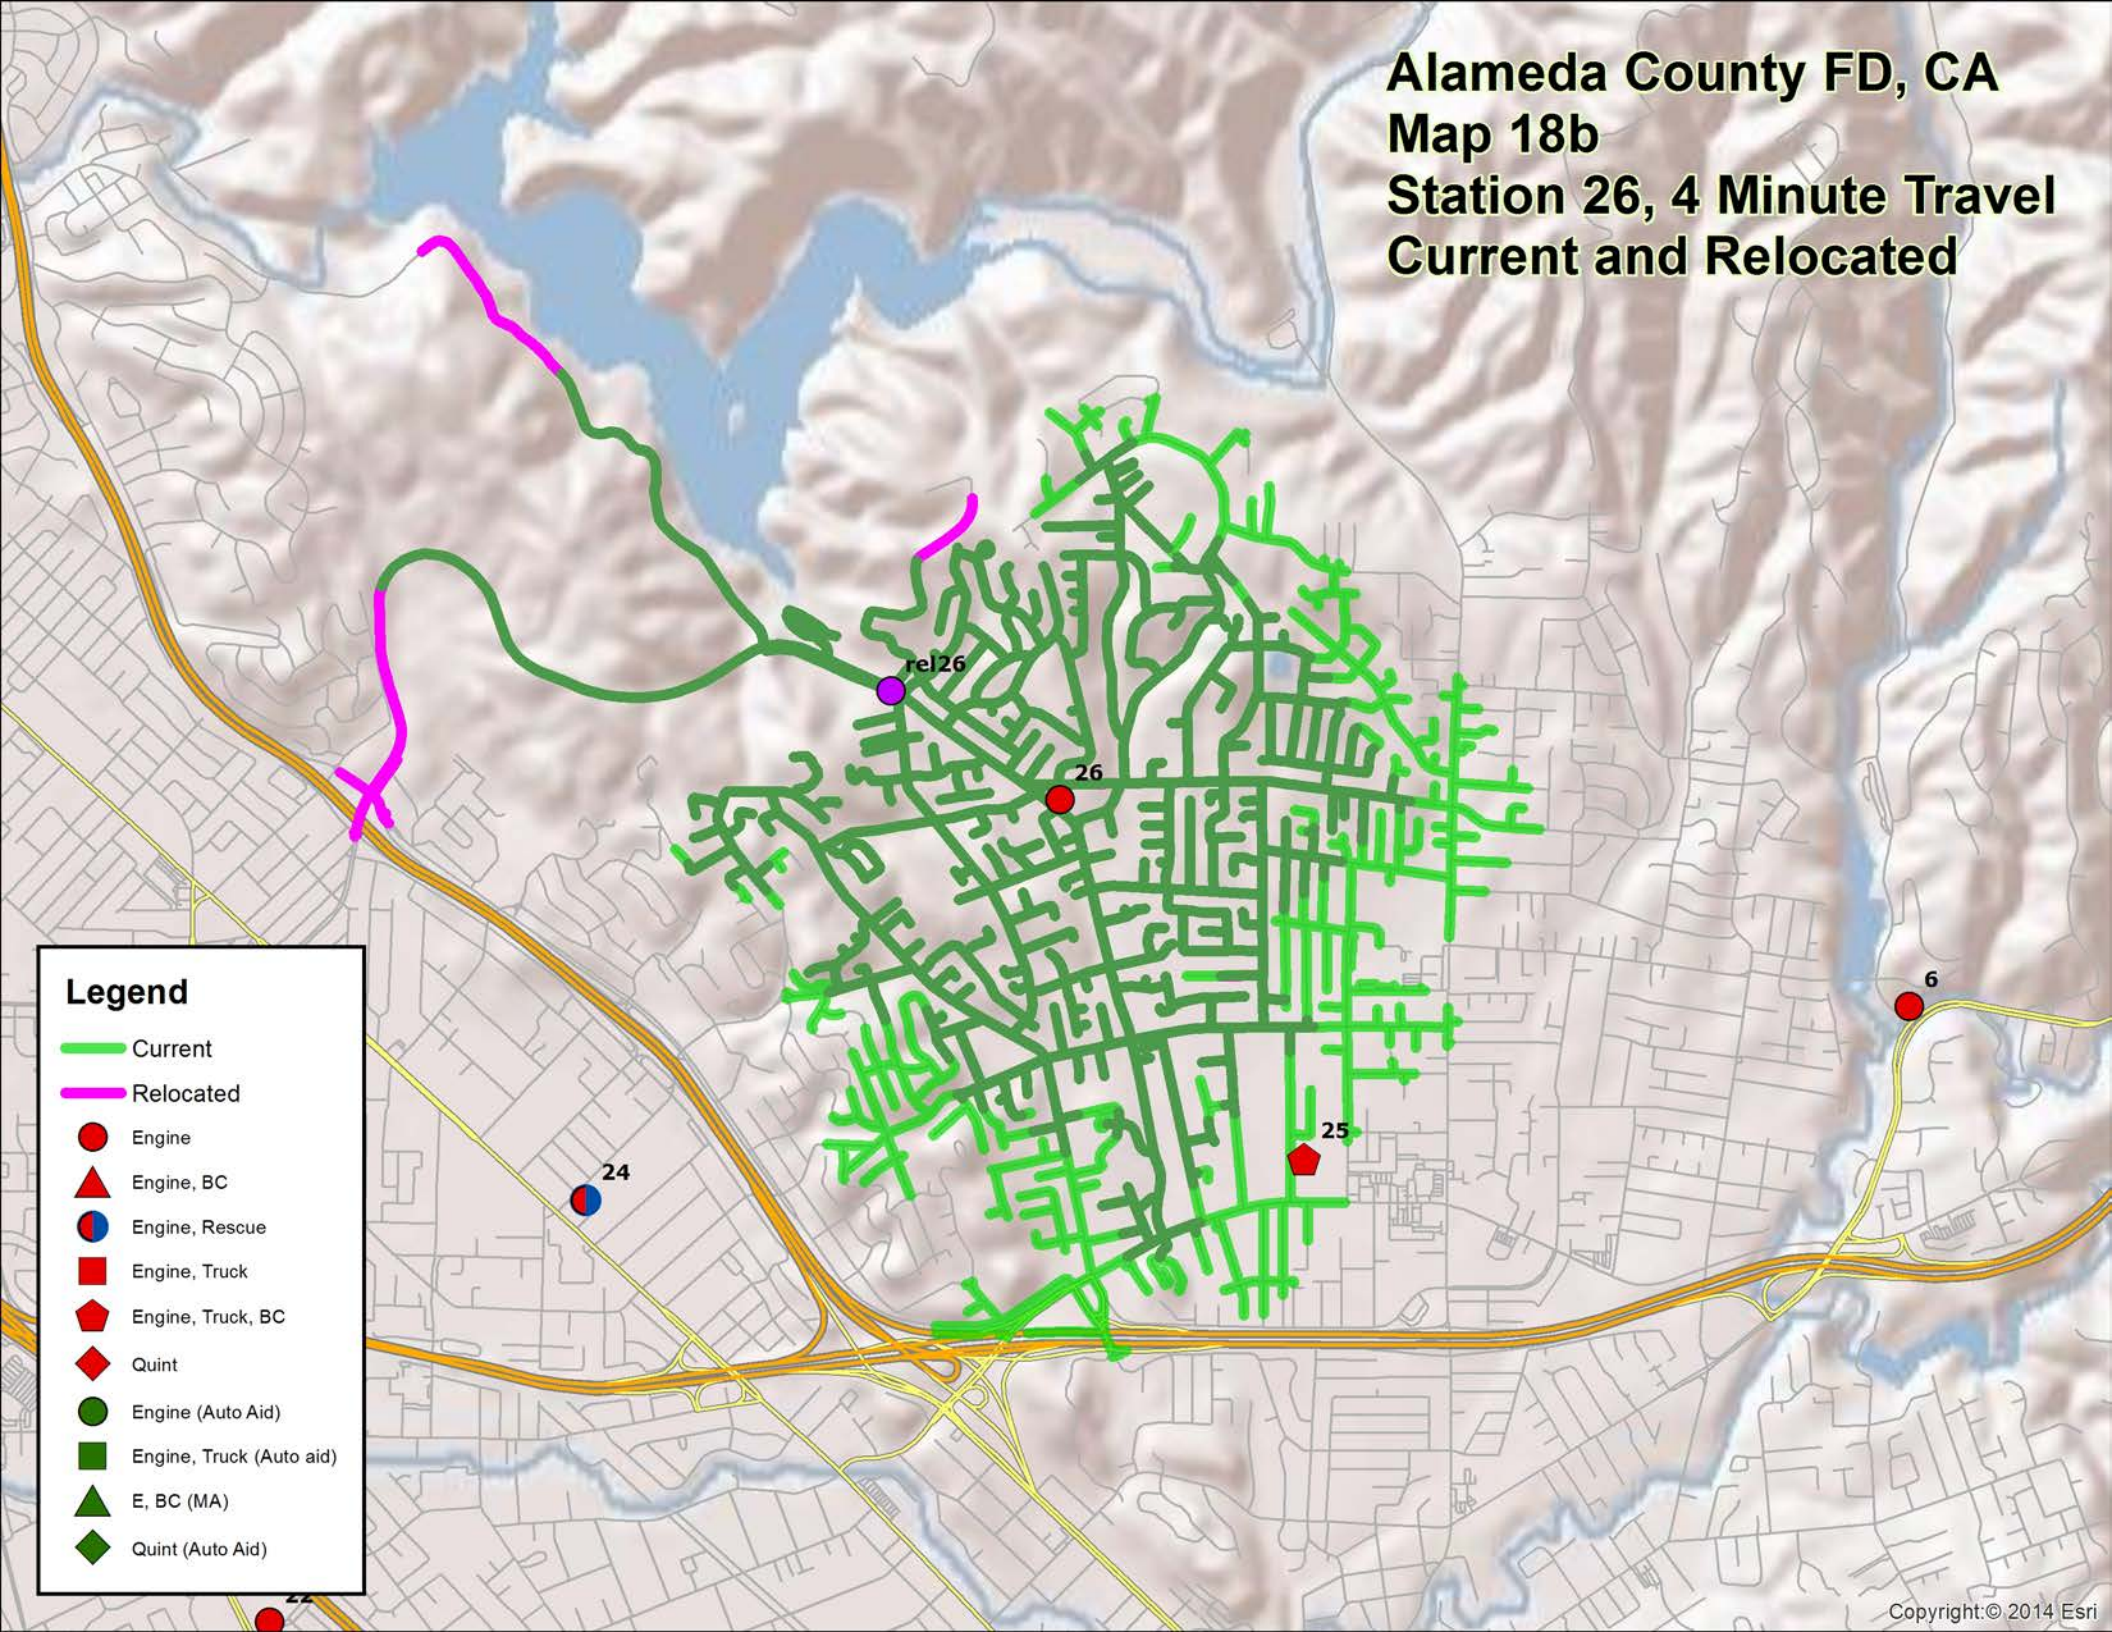

**Alameda County FD, CA
Map 18b
Station 26, 4 Minute Travel
Current and Relocated**

Legend

- Current
- Relocated
- Engine
- Engine, BC
- Engine, Rescue
- Engine, Truck
- Engine, Truck, BC
- Quint
- Engine (Auto Aid)
- Engine, Truck (Auto aid)
- E, BC (MA)
- Quint (Auto Aid)