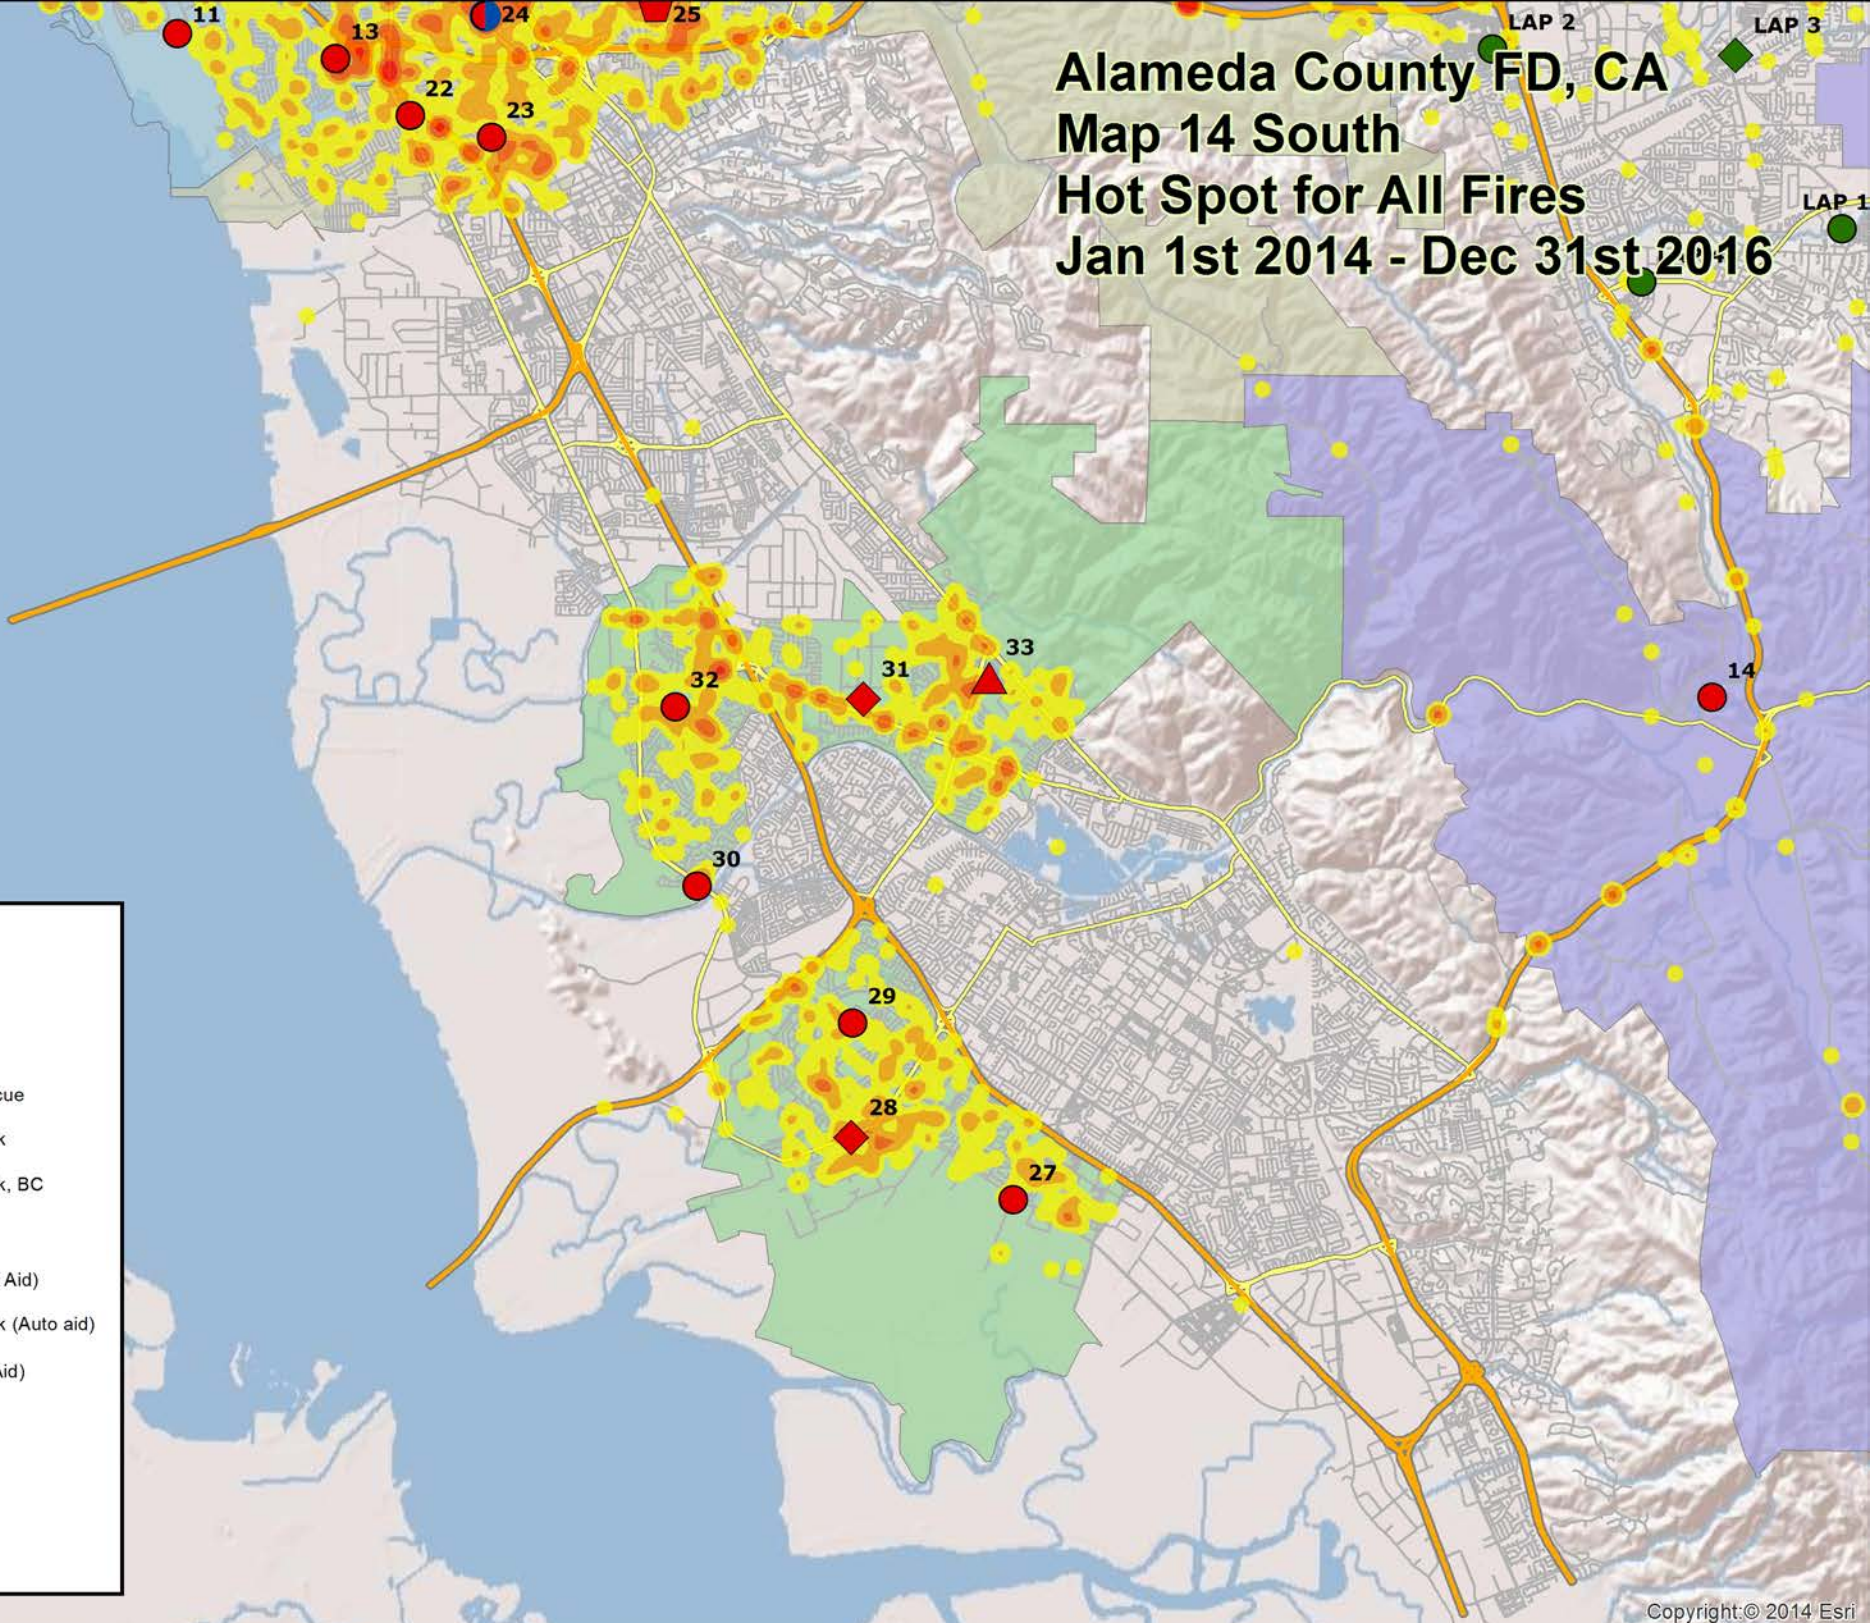

Alameda County FD, CA

Map 14 South

Hot Spot for All Fires

Jan 1st 2014 - Dec 31st 2016

Legend

- Engine
- ▲ Engine, BC
- Engine, Rescue
- Engine, Truck
- ◆ Engine, Truck, BC
- ◆ Quint
- Engine (Auto Aid)
- Engine, Truck (Auto aid)
- ◆ Quint (Auto Aid)
- BAT 2
- BAT 3
- BAT 4
- BAT 7