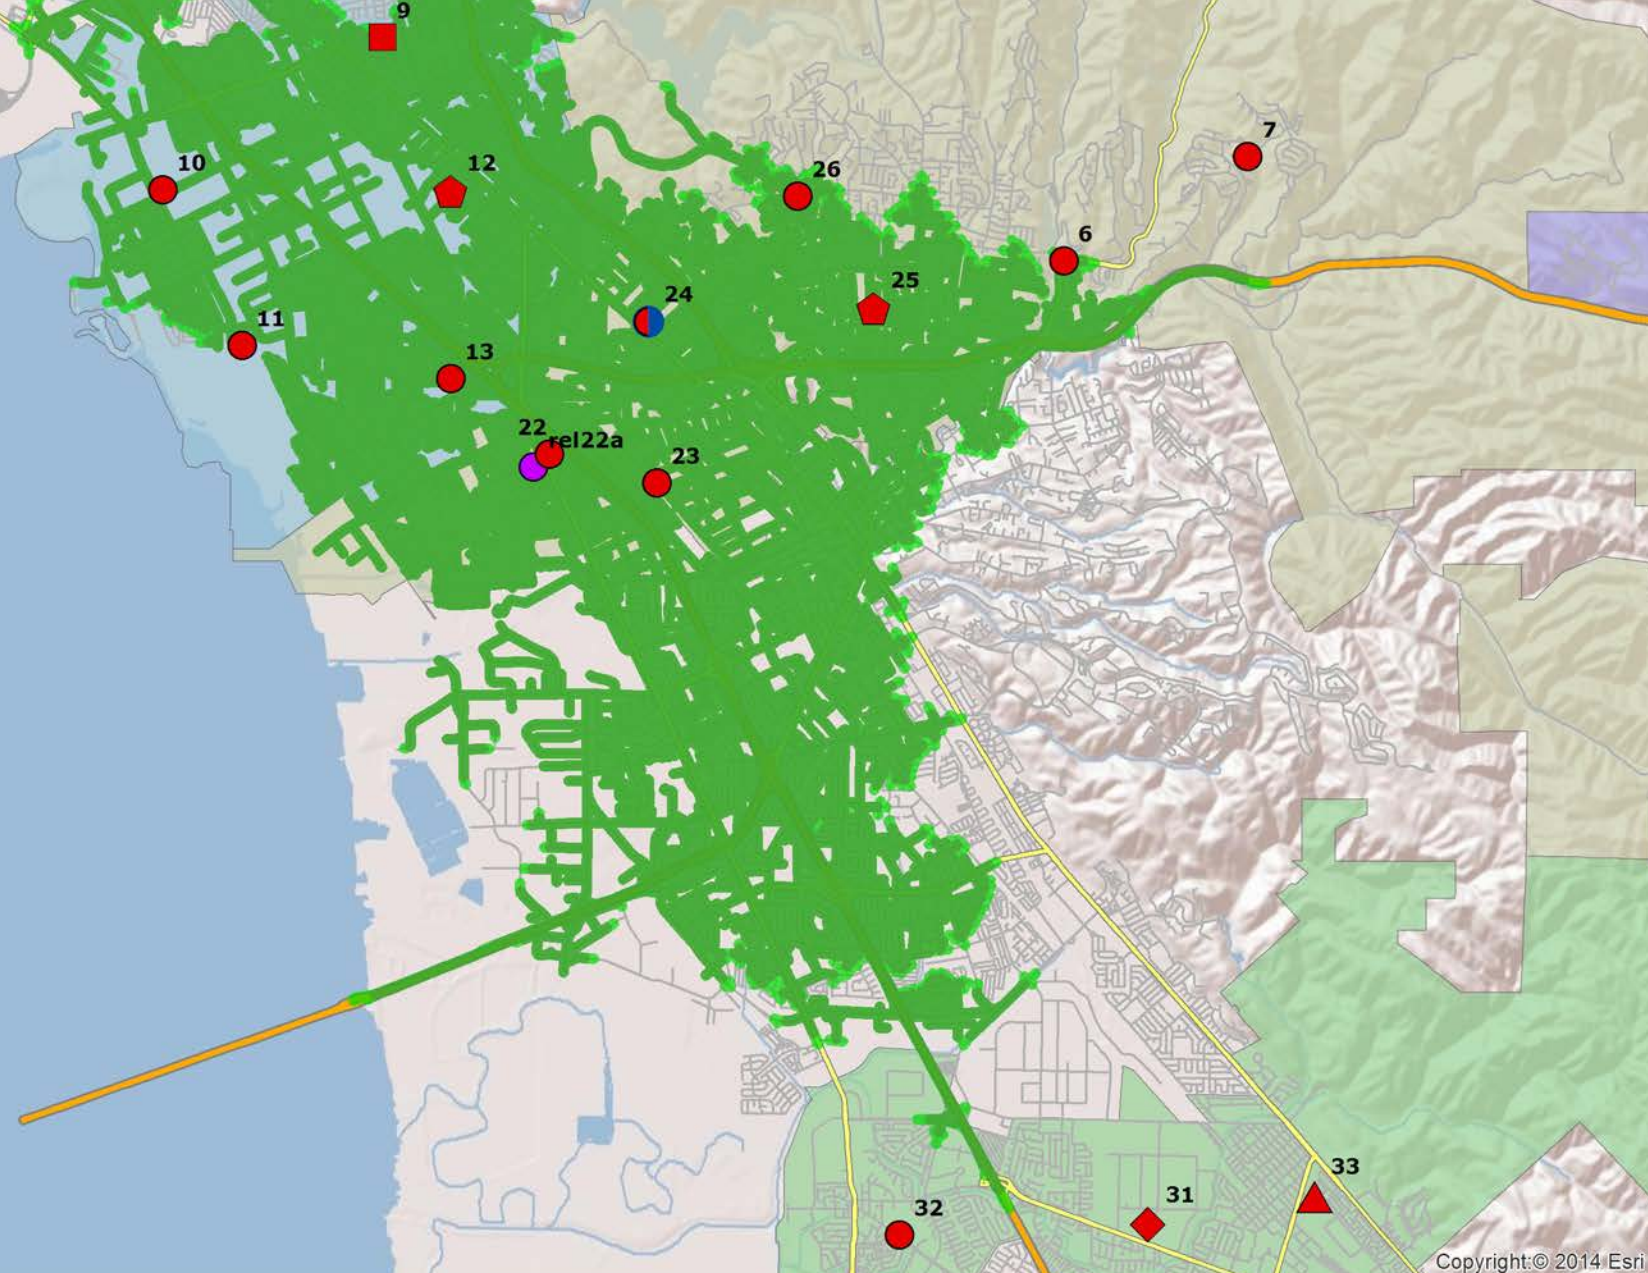

Alameda County FD, CA

Map 19c

8 Minute Travel

Relocated 22A

Legend

- Current
- Relocated
- Engine
- Engine, BC
- Engine, Rescue
- Engine, Truck
- Engine, Truck, BC
- Quint
- Engine (Auto Aid)
- Engine, Truck (Auto aid)
- E, BC (MA)
- Quint (Auto Aid)
- BAT 2
- BAT 3
- BAT 4
- BAT 7