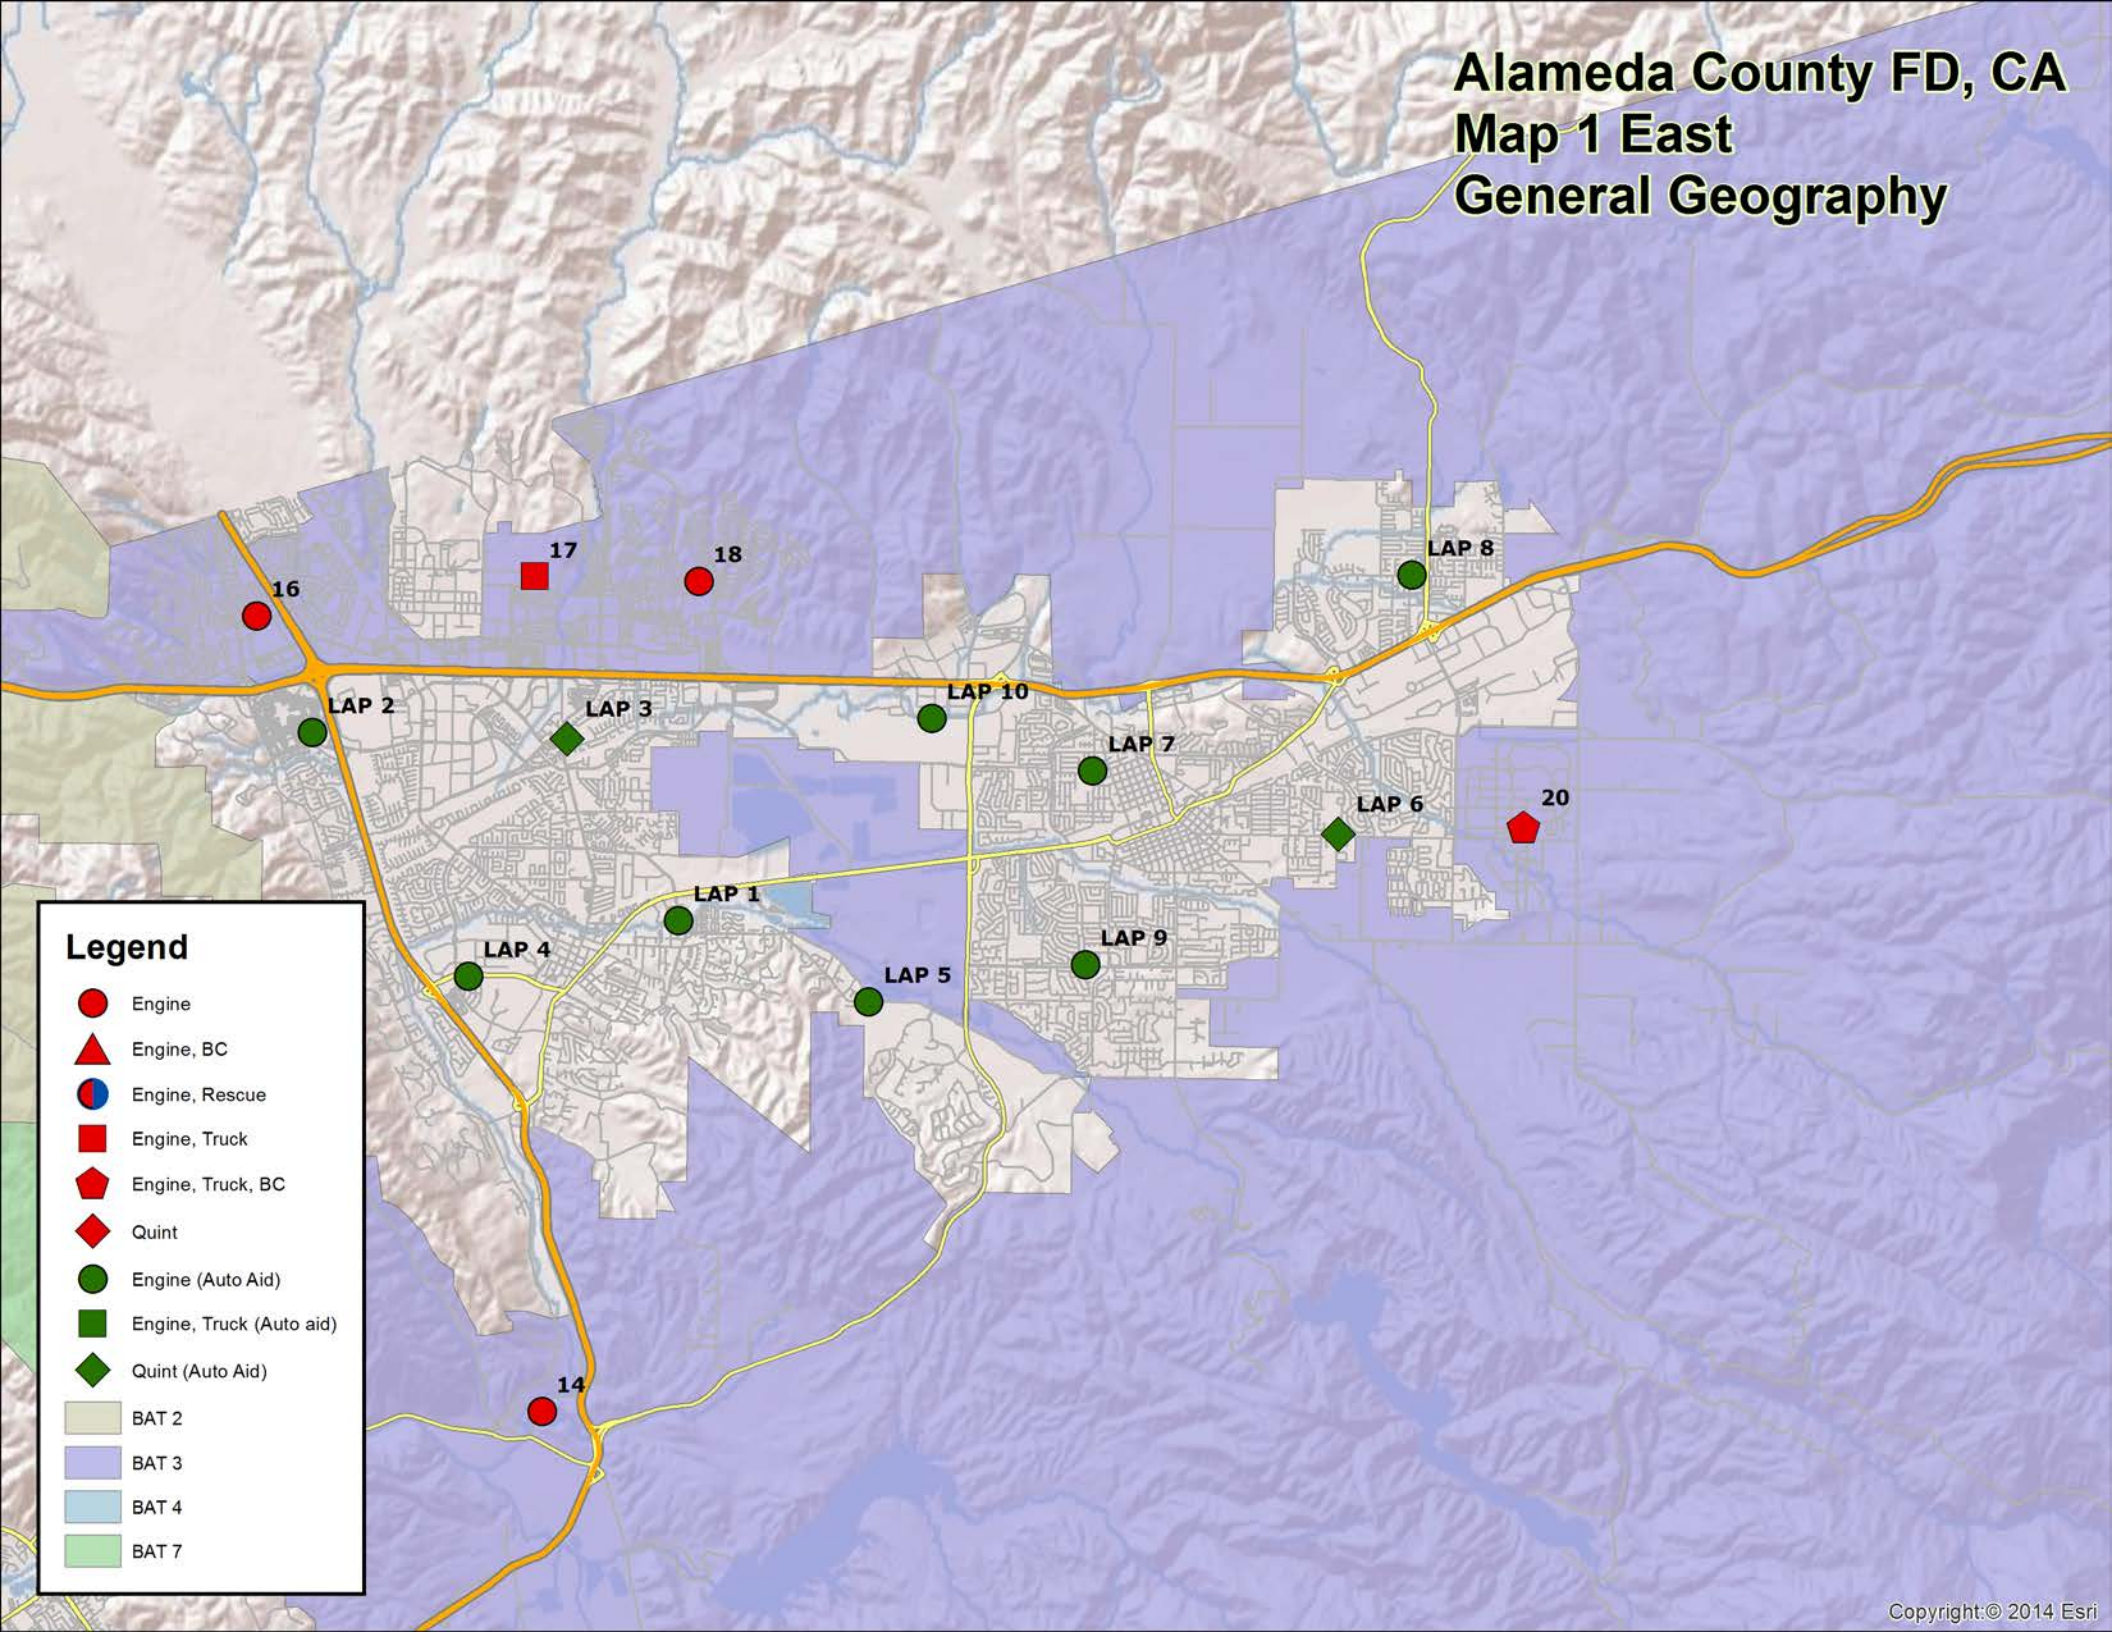

Alameda County FD, CA Map 1 North General Geography

Legend

- Engine
- ▲ Engine, BC
- Engine, Rescue
- Engine, Truck
- ◆ Engine, Truck, BC
- ◆ Quint
- Engine (Auto Aid)
- Engine, Truck (Auto aid)
- ◆ Quint (Auto Aid)
- BAT 2
- BAT 3
- BAT 4
- BAT 7