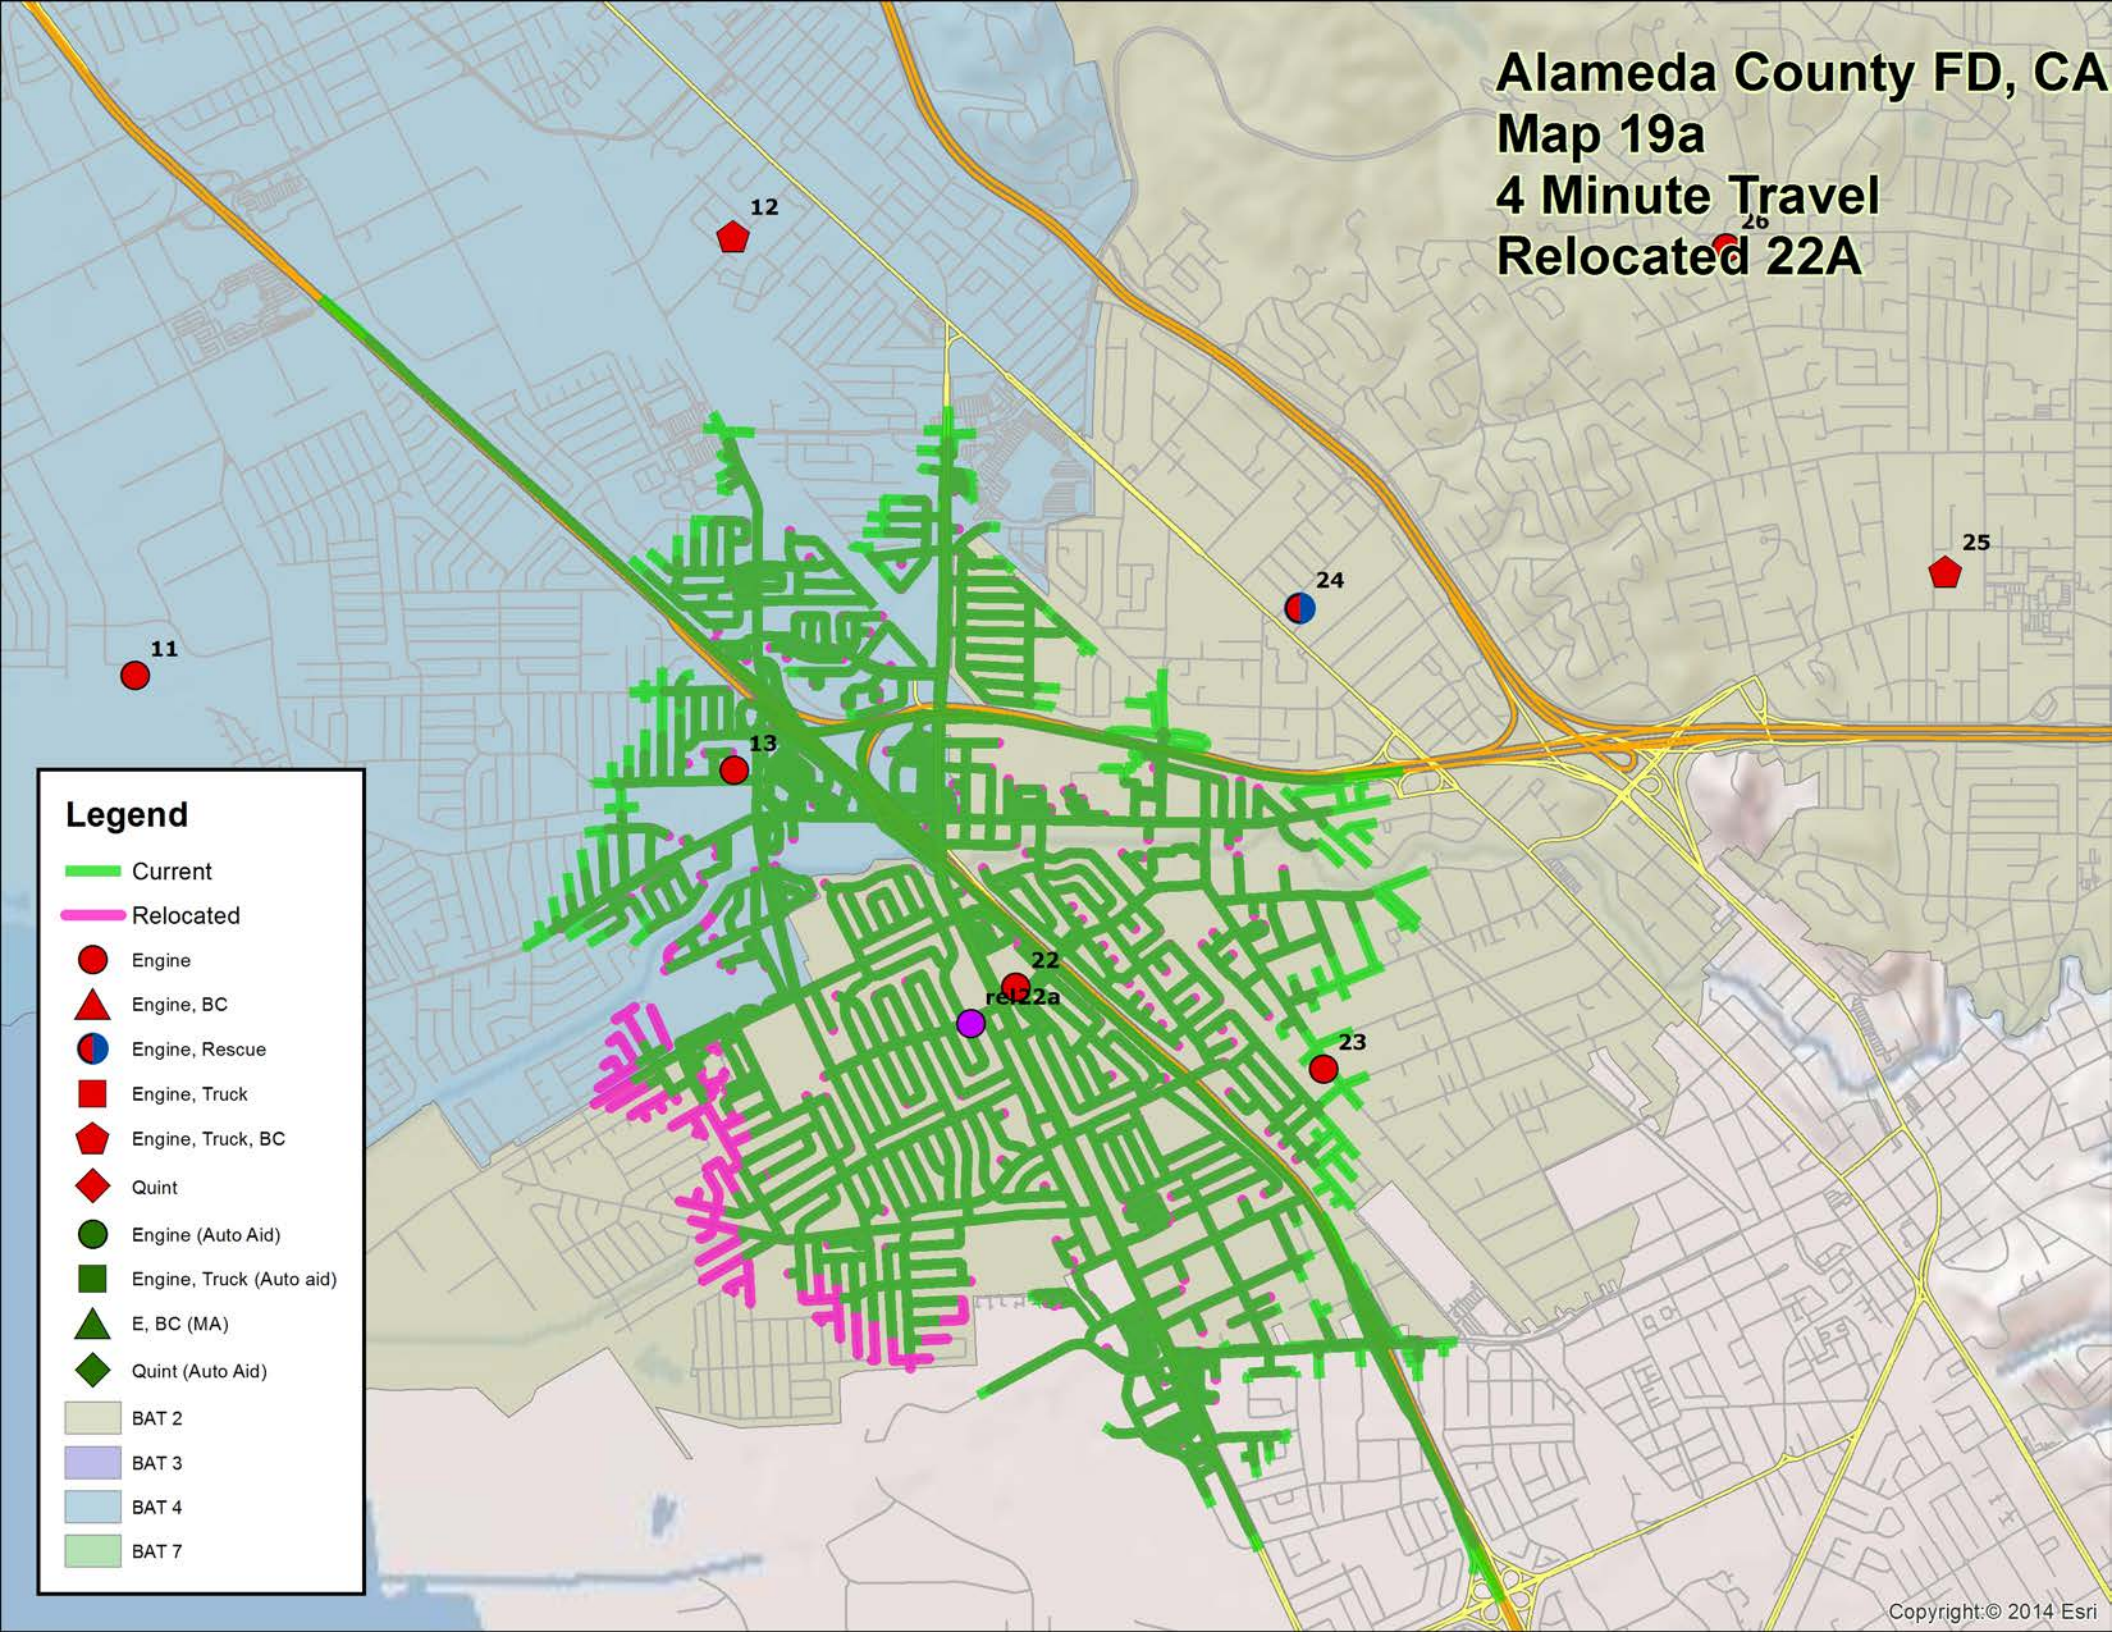

Alameda County FD, CA

Map 19a

4 Minute Travel

Relocated 22A

Legend

- Current
- Relocated
- Engine
- ▲ Engine, BC
- Engine, Rescue
- Engine, Truck
- ⬠ Engine, Truck, BC
- Quint
- Engine (Auto Aid)
- Engine, Truck (Auto aid)
- ▲ E, BC (MA)
- Quint (Auto Aid)
- BAT 2
- BAT 3
- BAT 4
- BAT 7