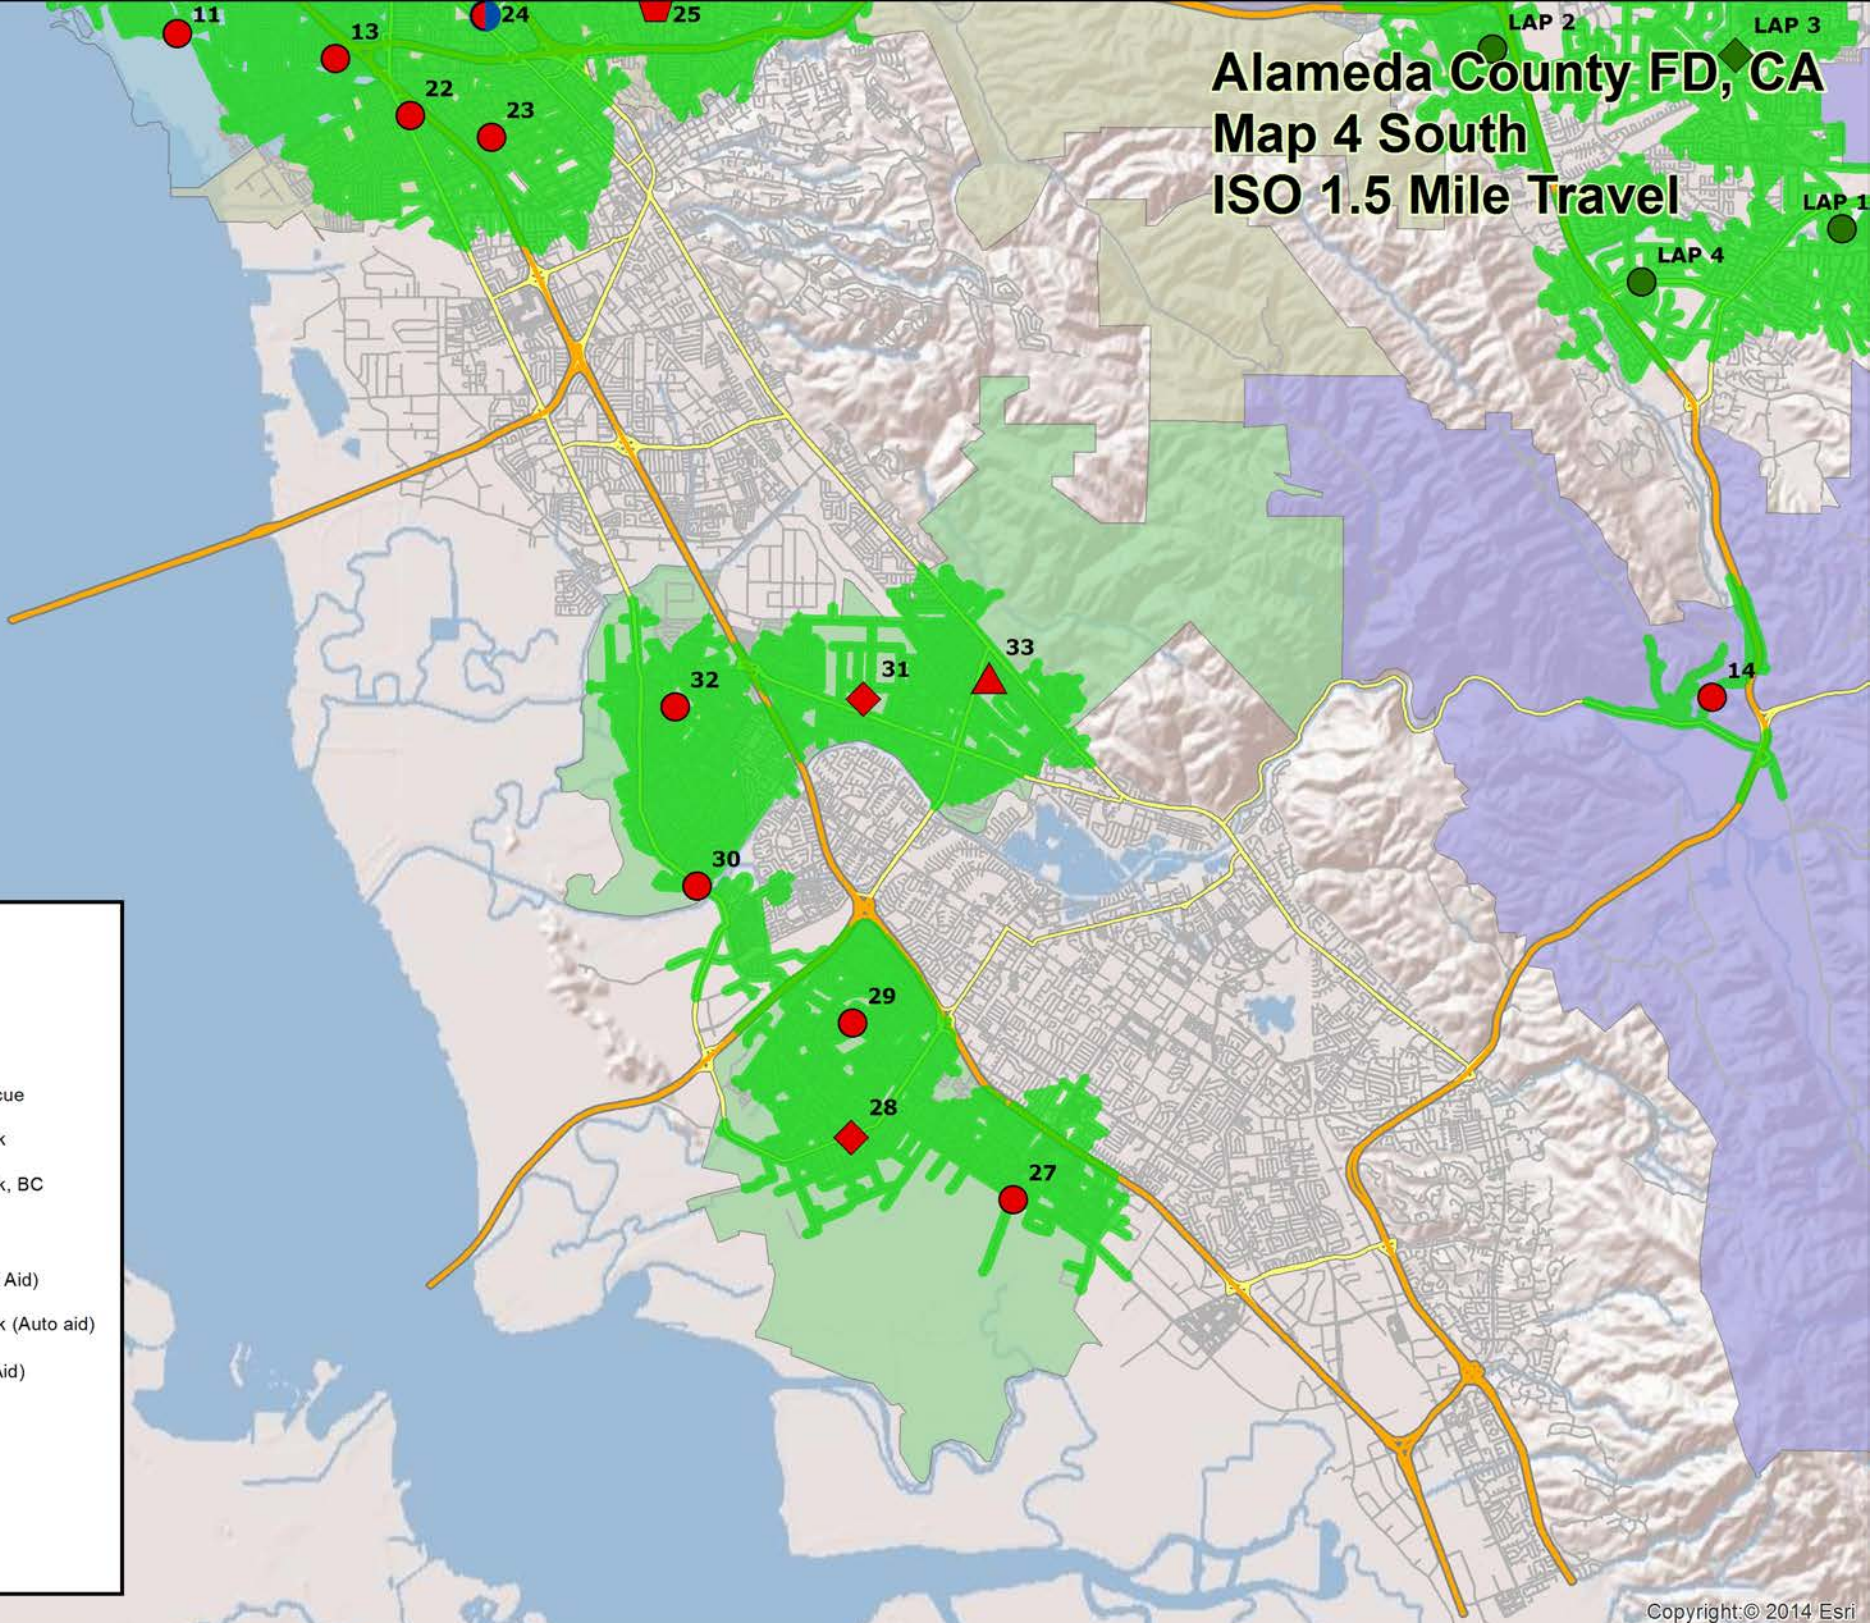

Alameda County FD, CA Map 4 South ISO 1.5 Mile Travel

Legend

- Engine
- ▲ Engine, BC
- Engine, Rescue
- Engine, Truck
- Engine, Truck, BC
- Quint
- Engine (Auto Aid)
- Engine, Truck (Auto aid)
- Quint (Auto Aid)
- BAT 2
- BAT 3
- BAT 4
- BAT 7