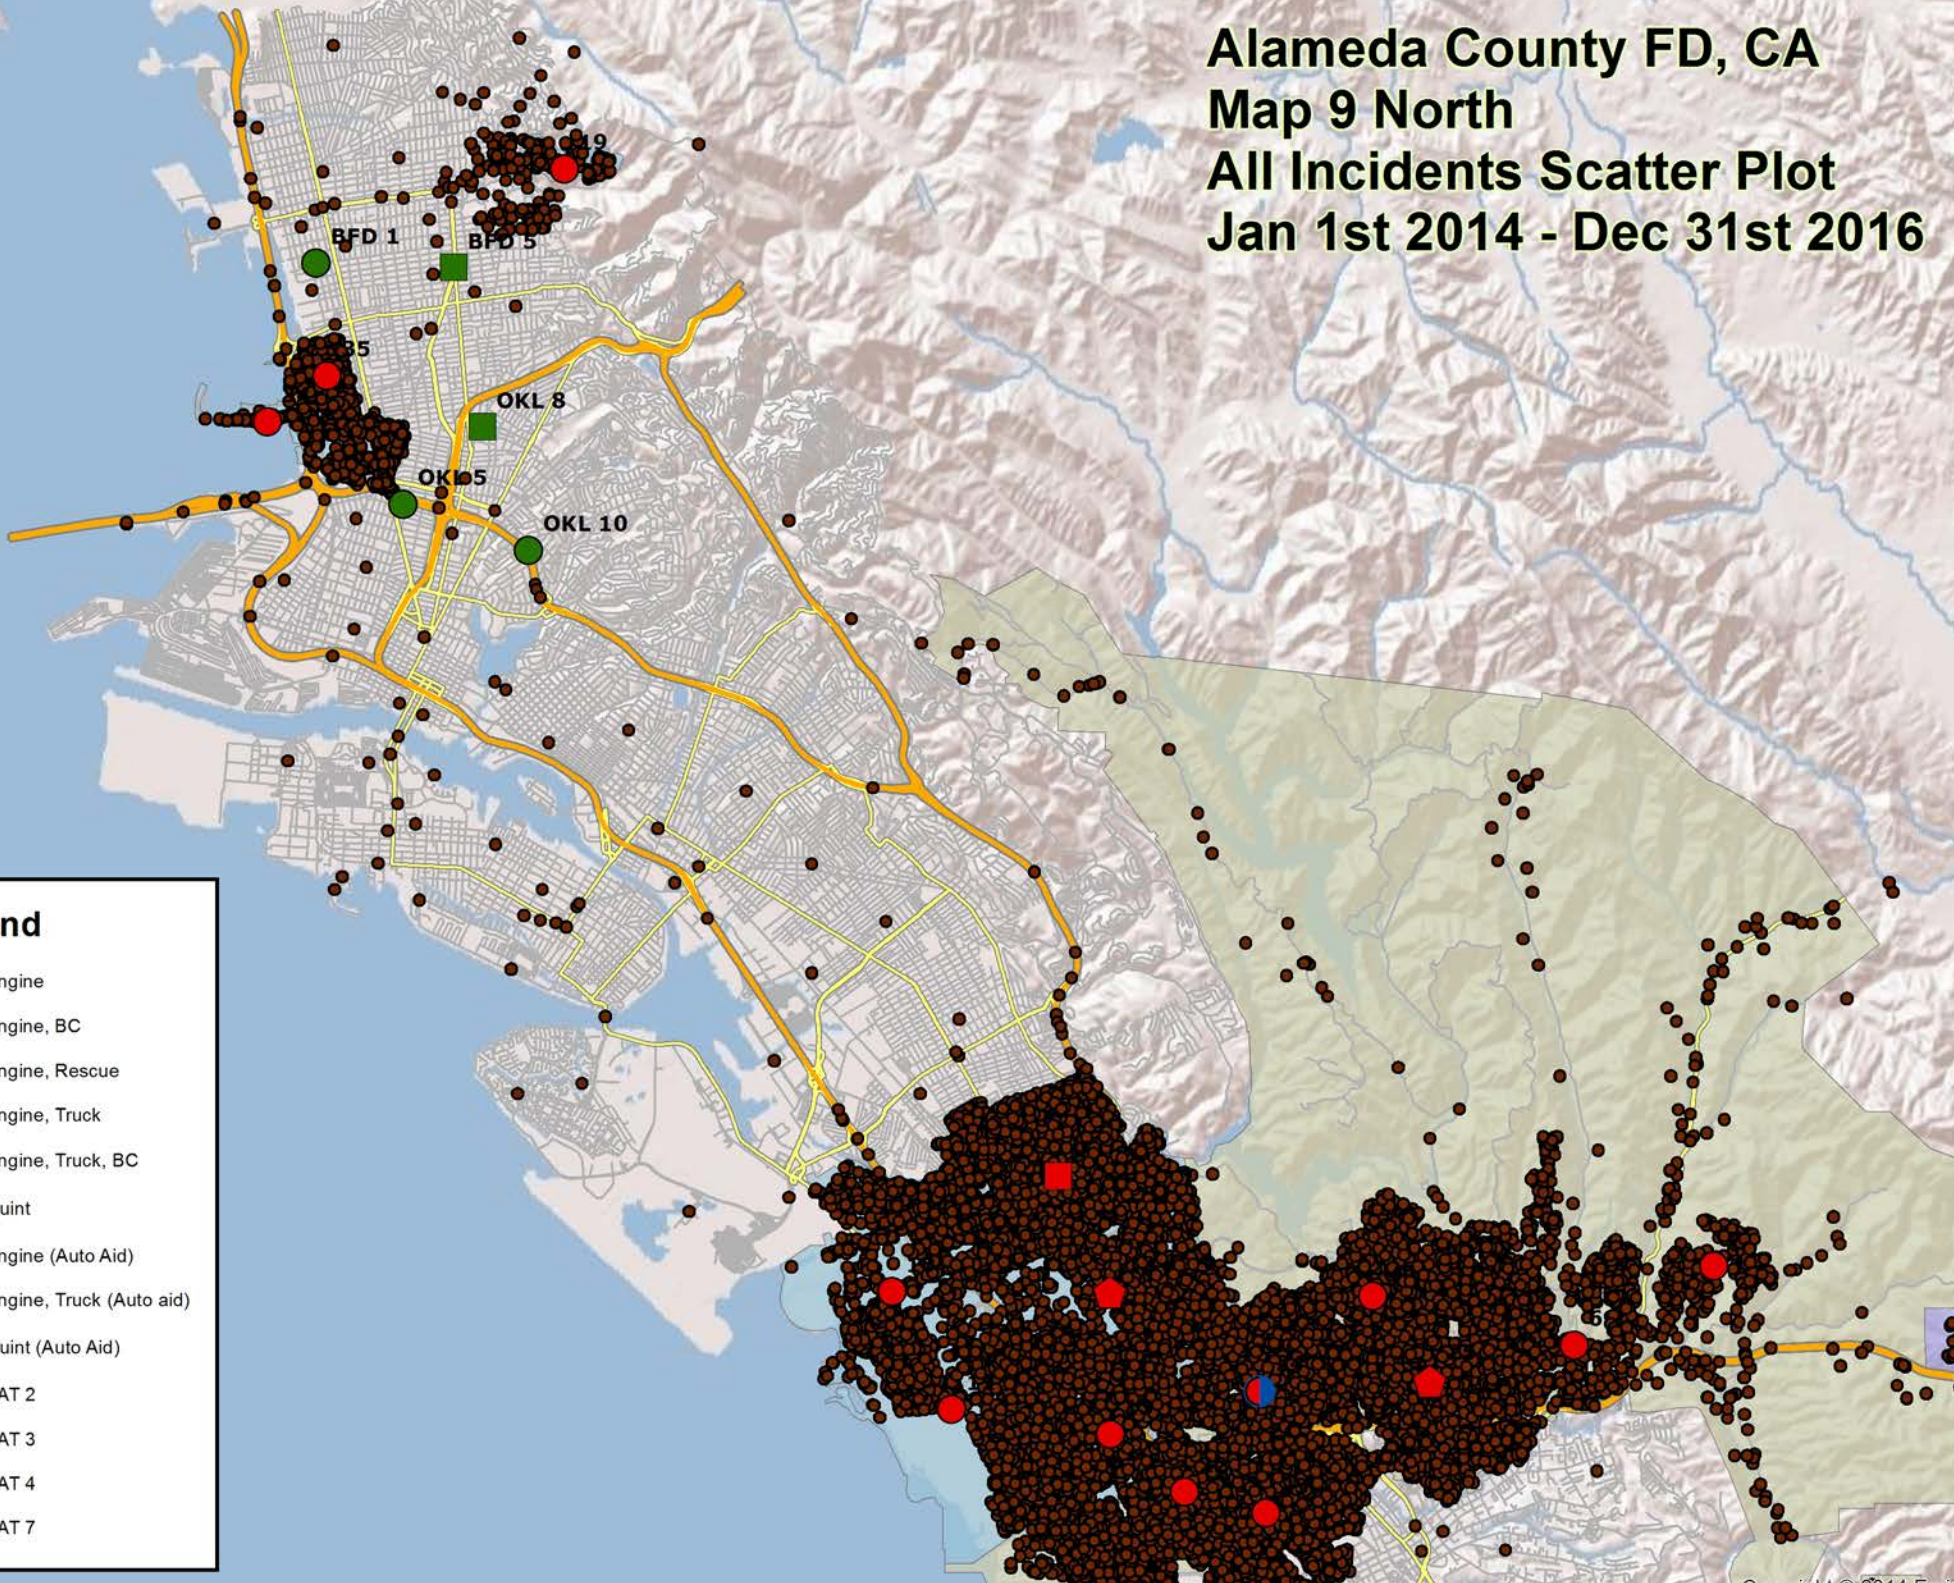

Alameda County FD, CA Map 9 North All Incidents Scatter Plot Jan 1st 2014 - Dec 31st 2016

Legend

- Engine
- ▲ Engine, BC
- Engine, Rescue
- Engine, Truck
- Engine, Truck, BC
- Quint
- Engine (Auto Aid)
- Engine, Truck (Auto aid)
- Quint (Auto Aid)
- BAT 2
- BAT 3
- BAT 4
- BAT 7