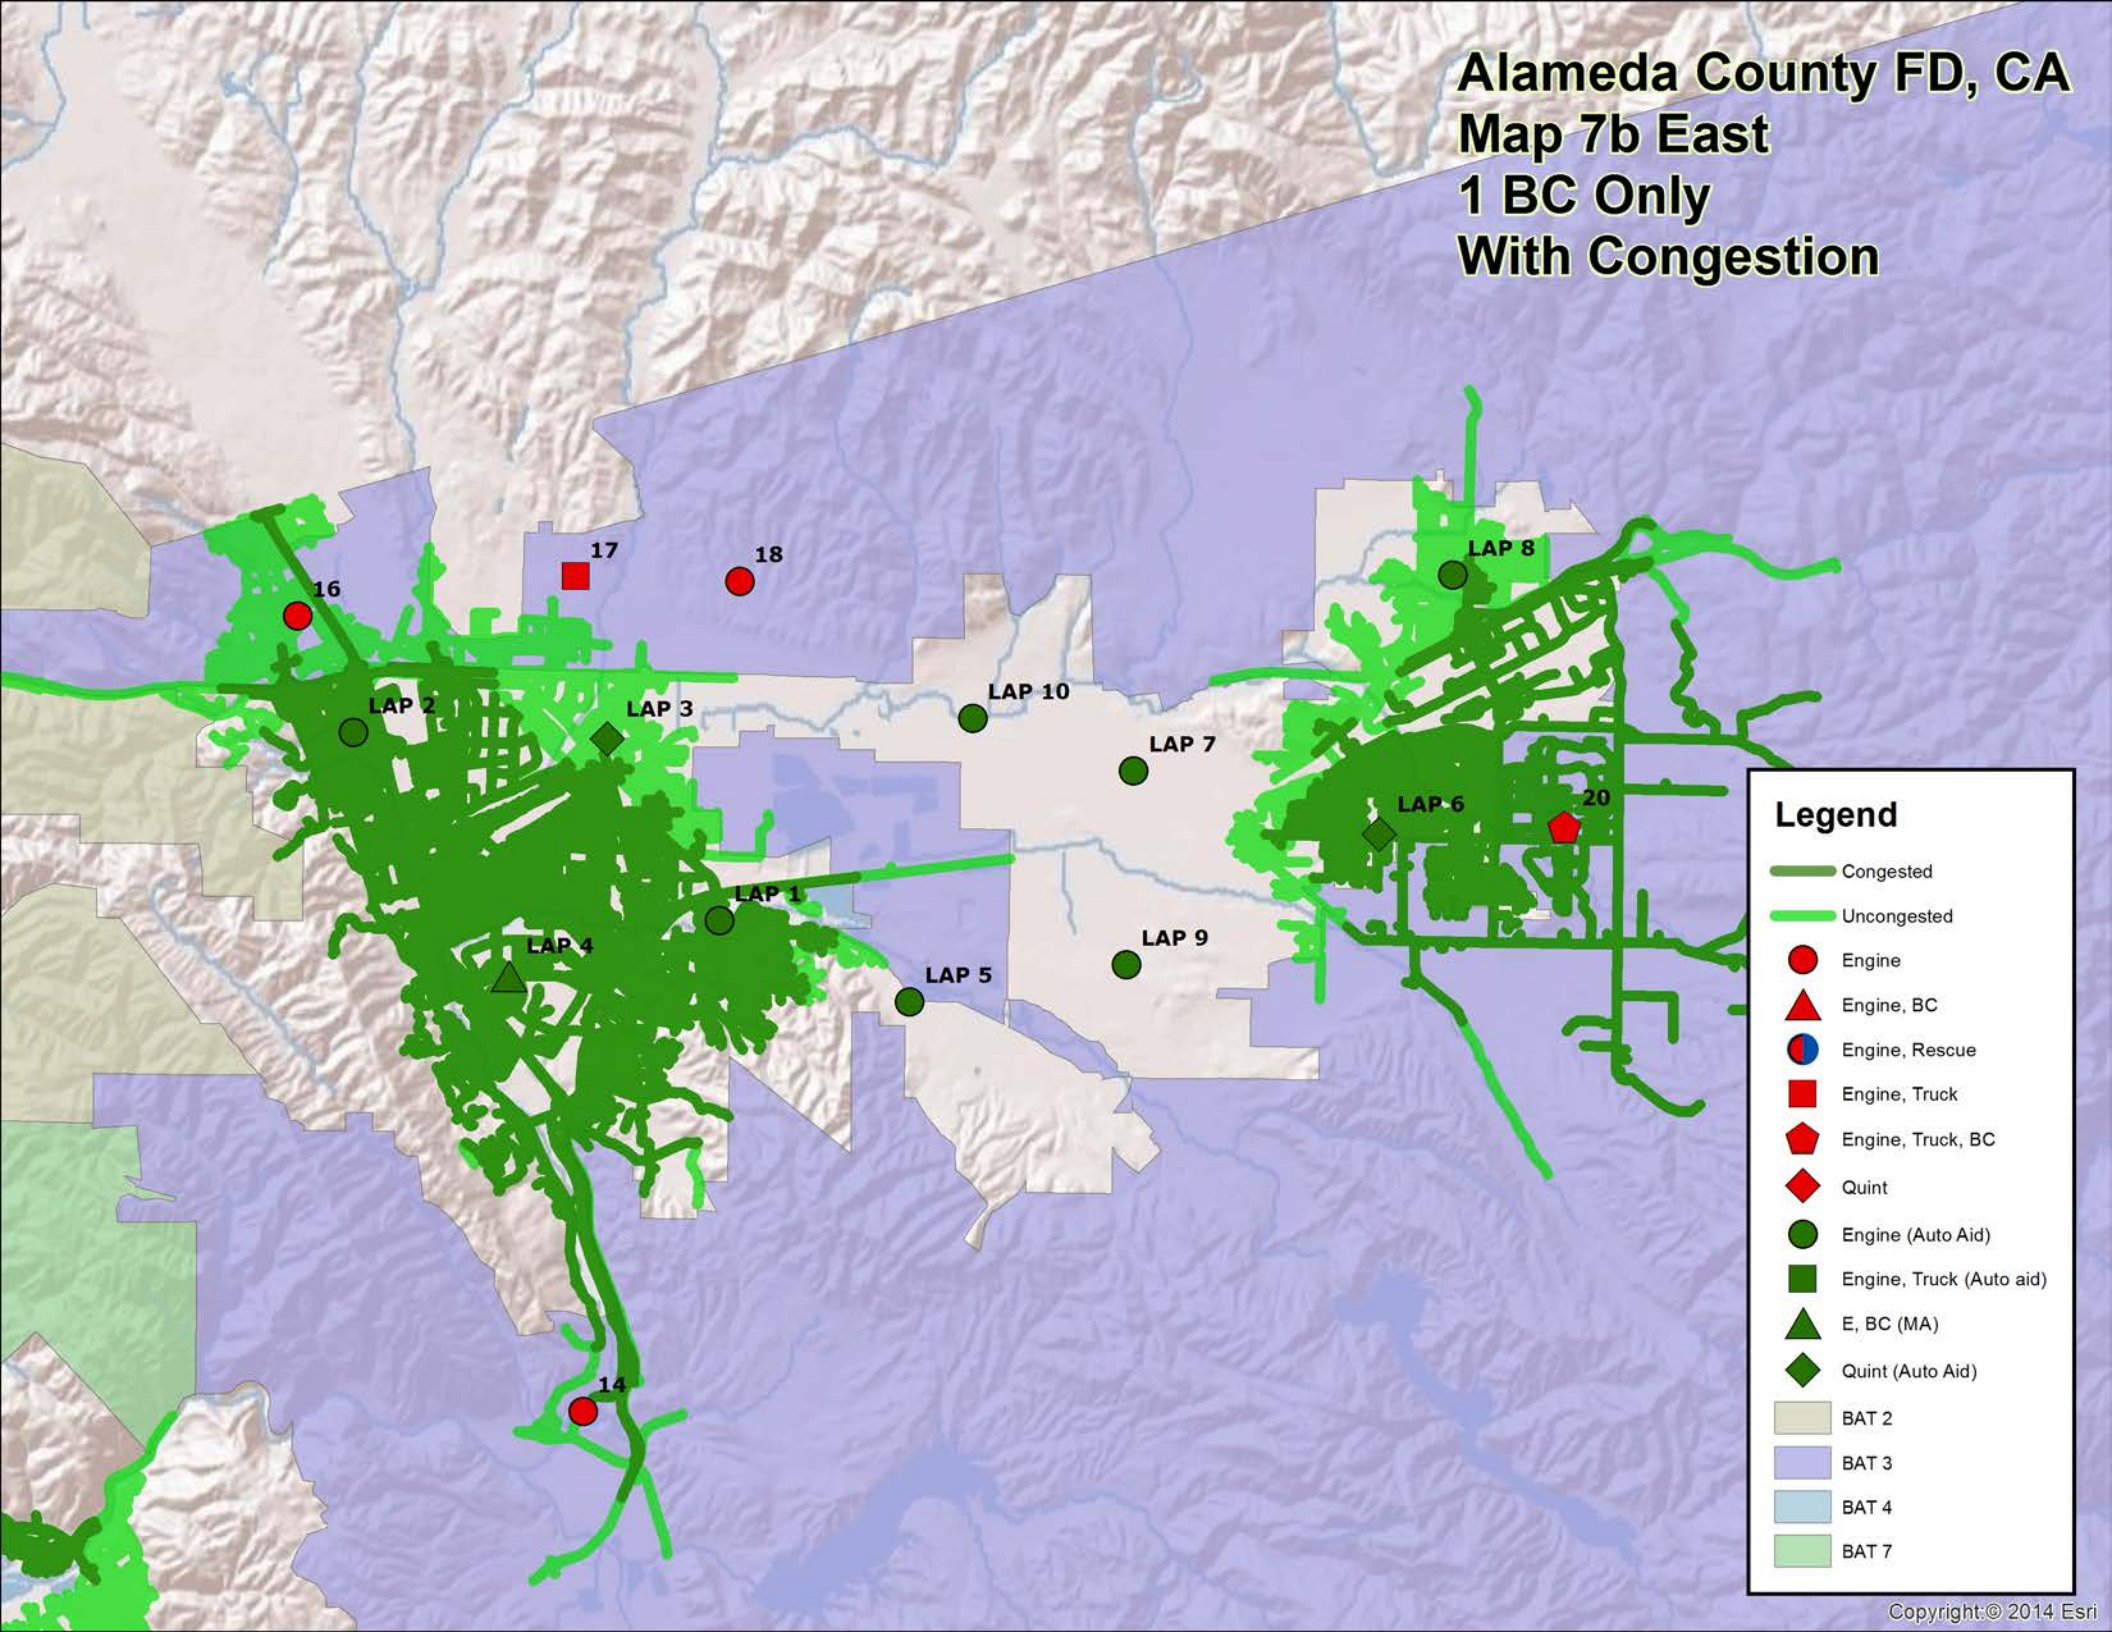

Alameda County FD, CA Map 7b East 1 BC Only With Congestion