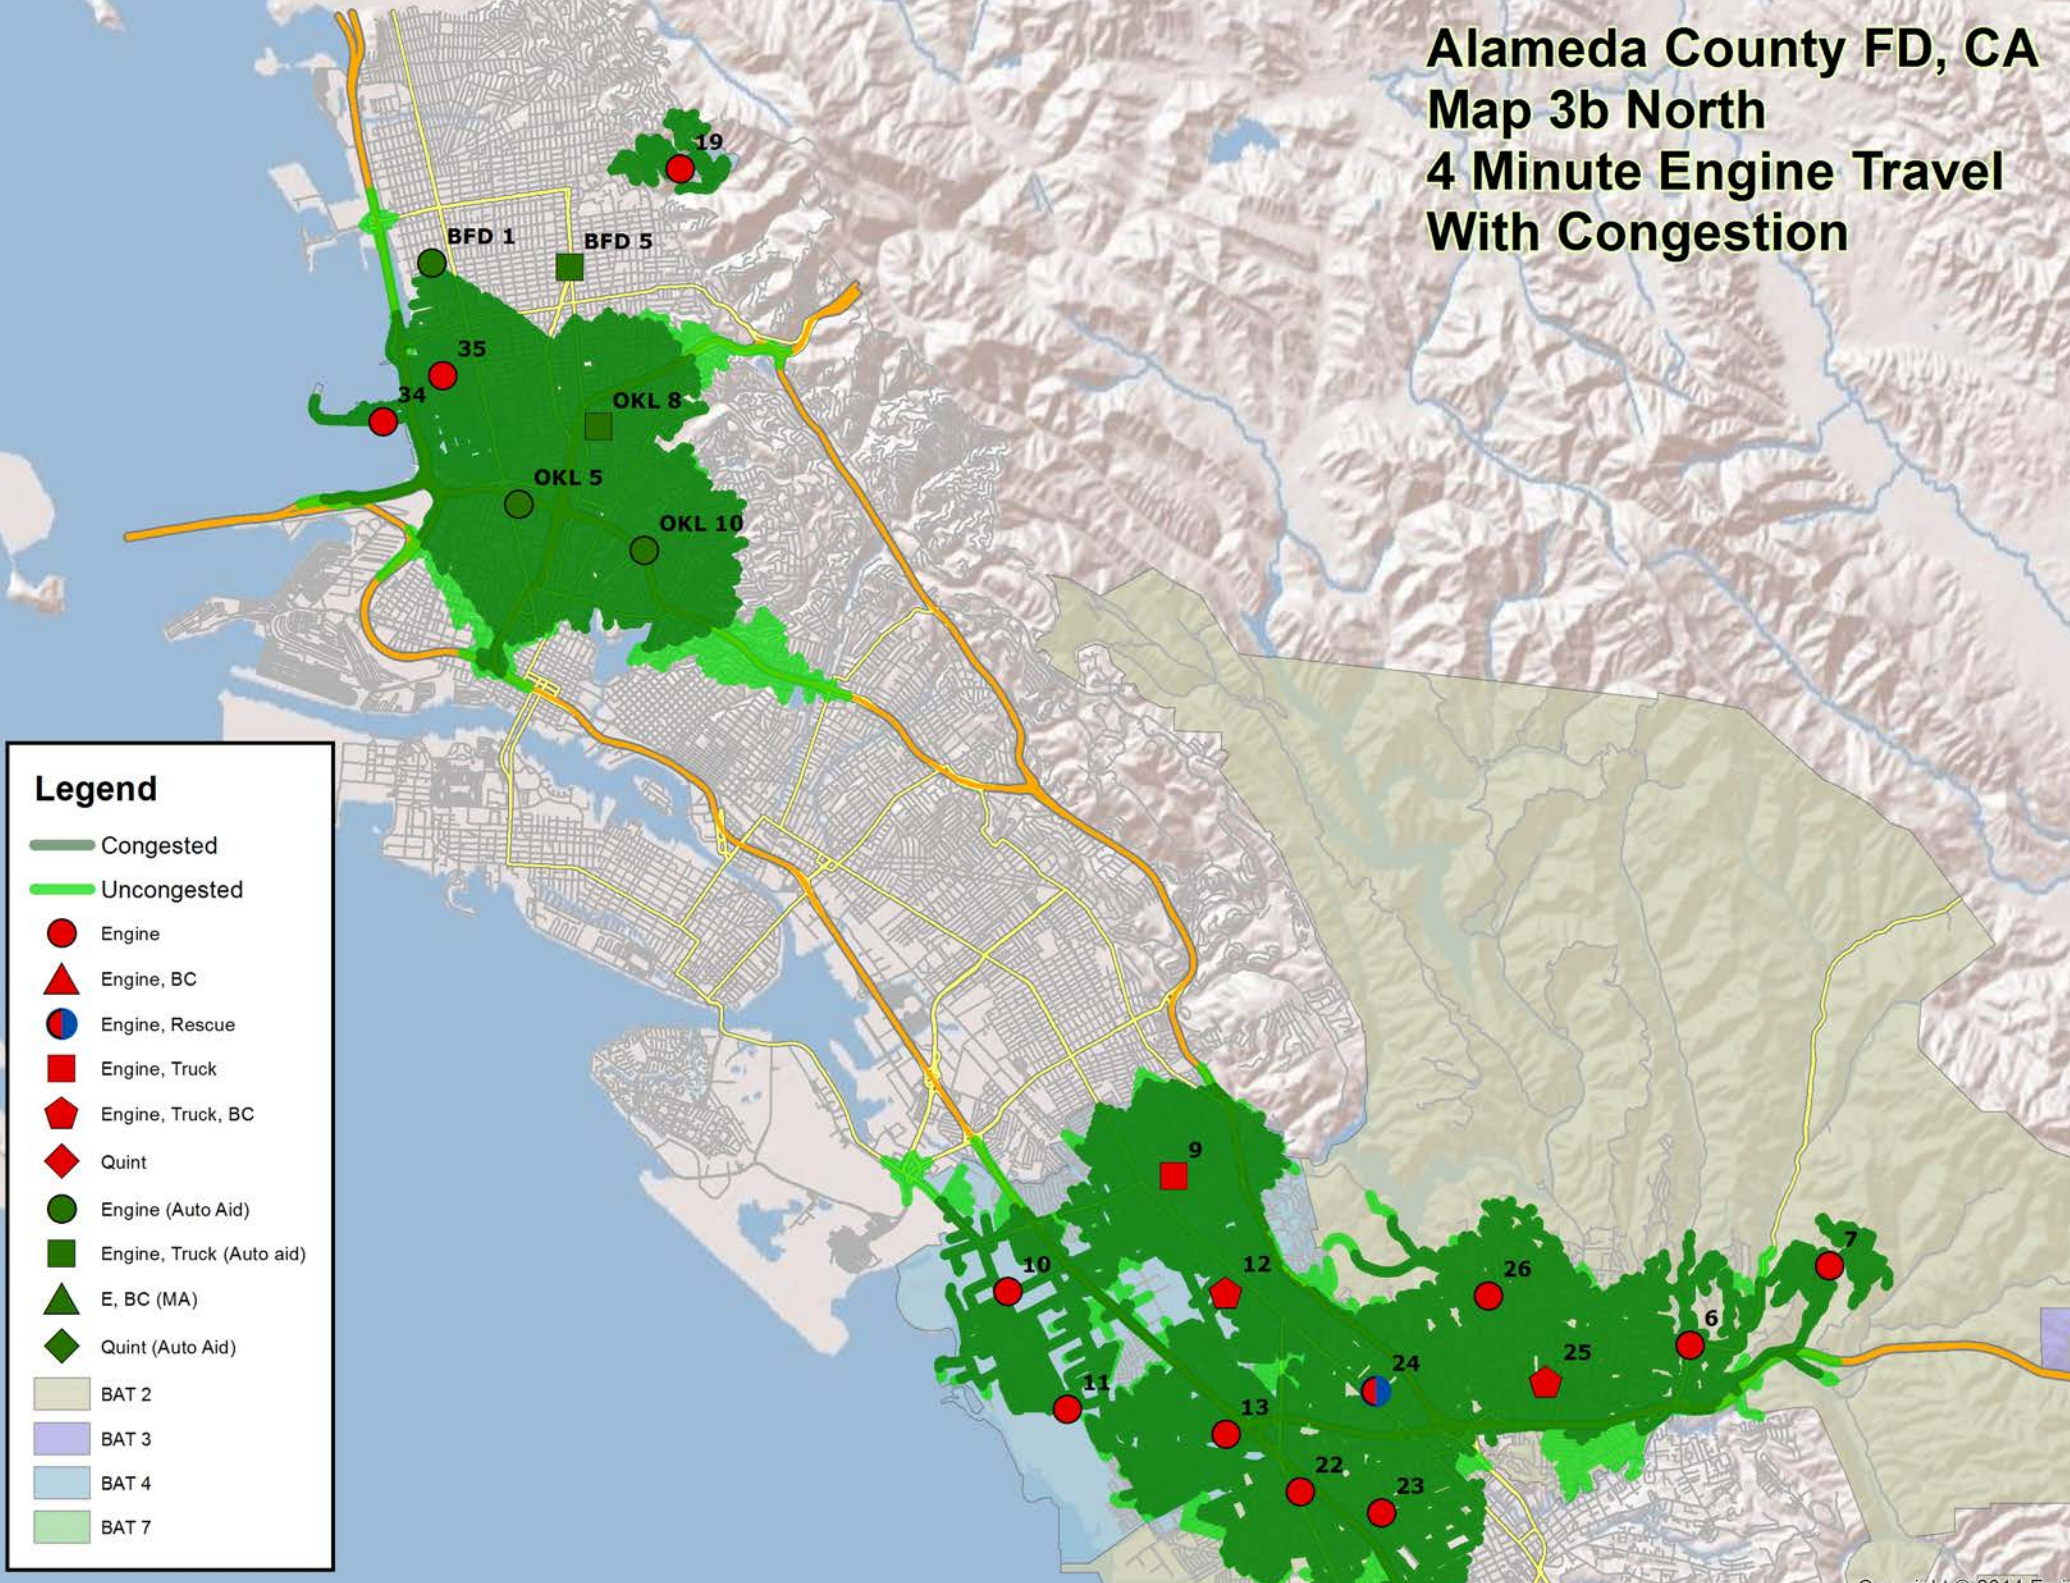

Alameda County FD, CA Map 3b North 4 Minute Engine Travel With Congestion

Legend

- Congested
- Uncongested
- Engine
- Engine, BC
- Engine, Rescue
- Engine, Truck
- Engine, Truck, BC
- Quint
- Engine (Auto Aid)
- Engine, Truck (Auto aid)
- E, BC (MA)
- Quint (Auto Aid)
- BAT 2
- BAT 3
- BAT 4
- BAT 7