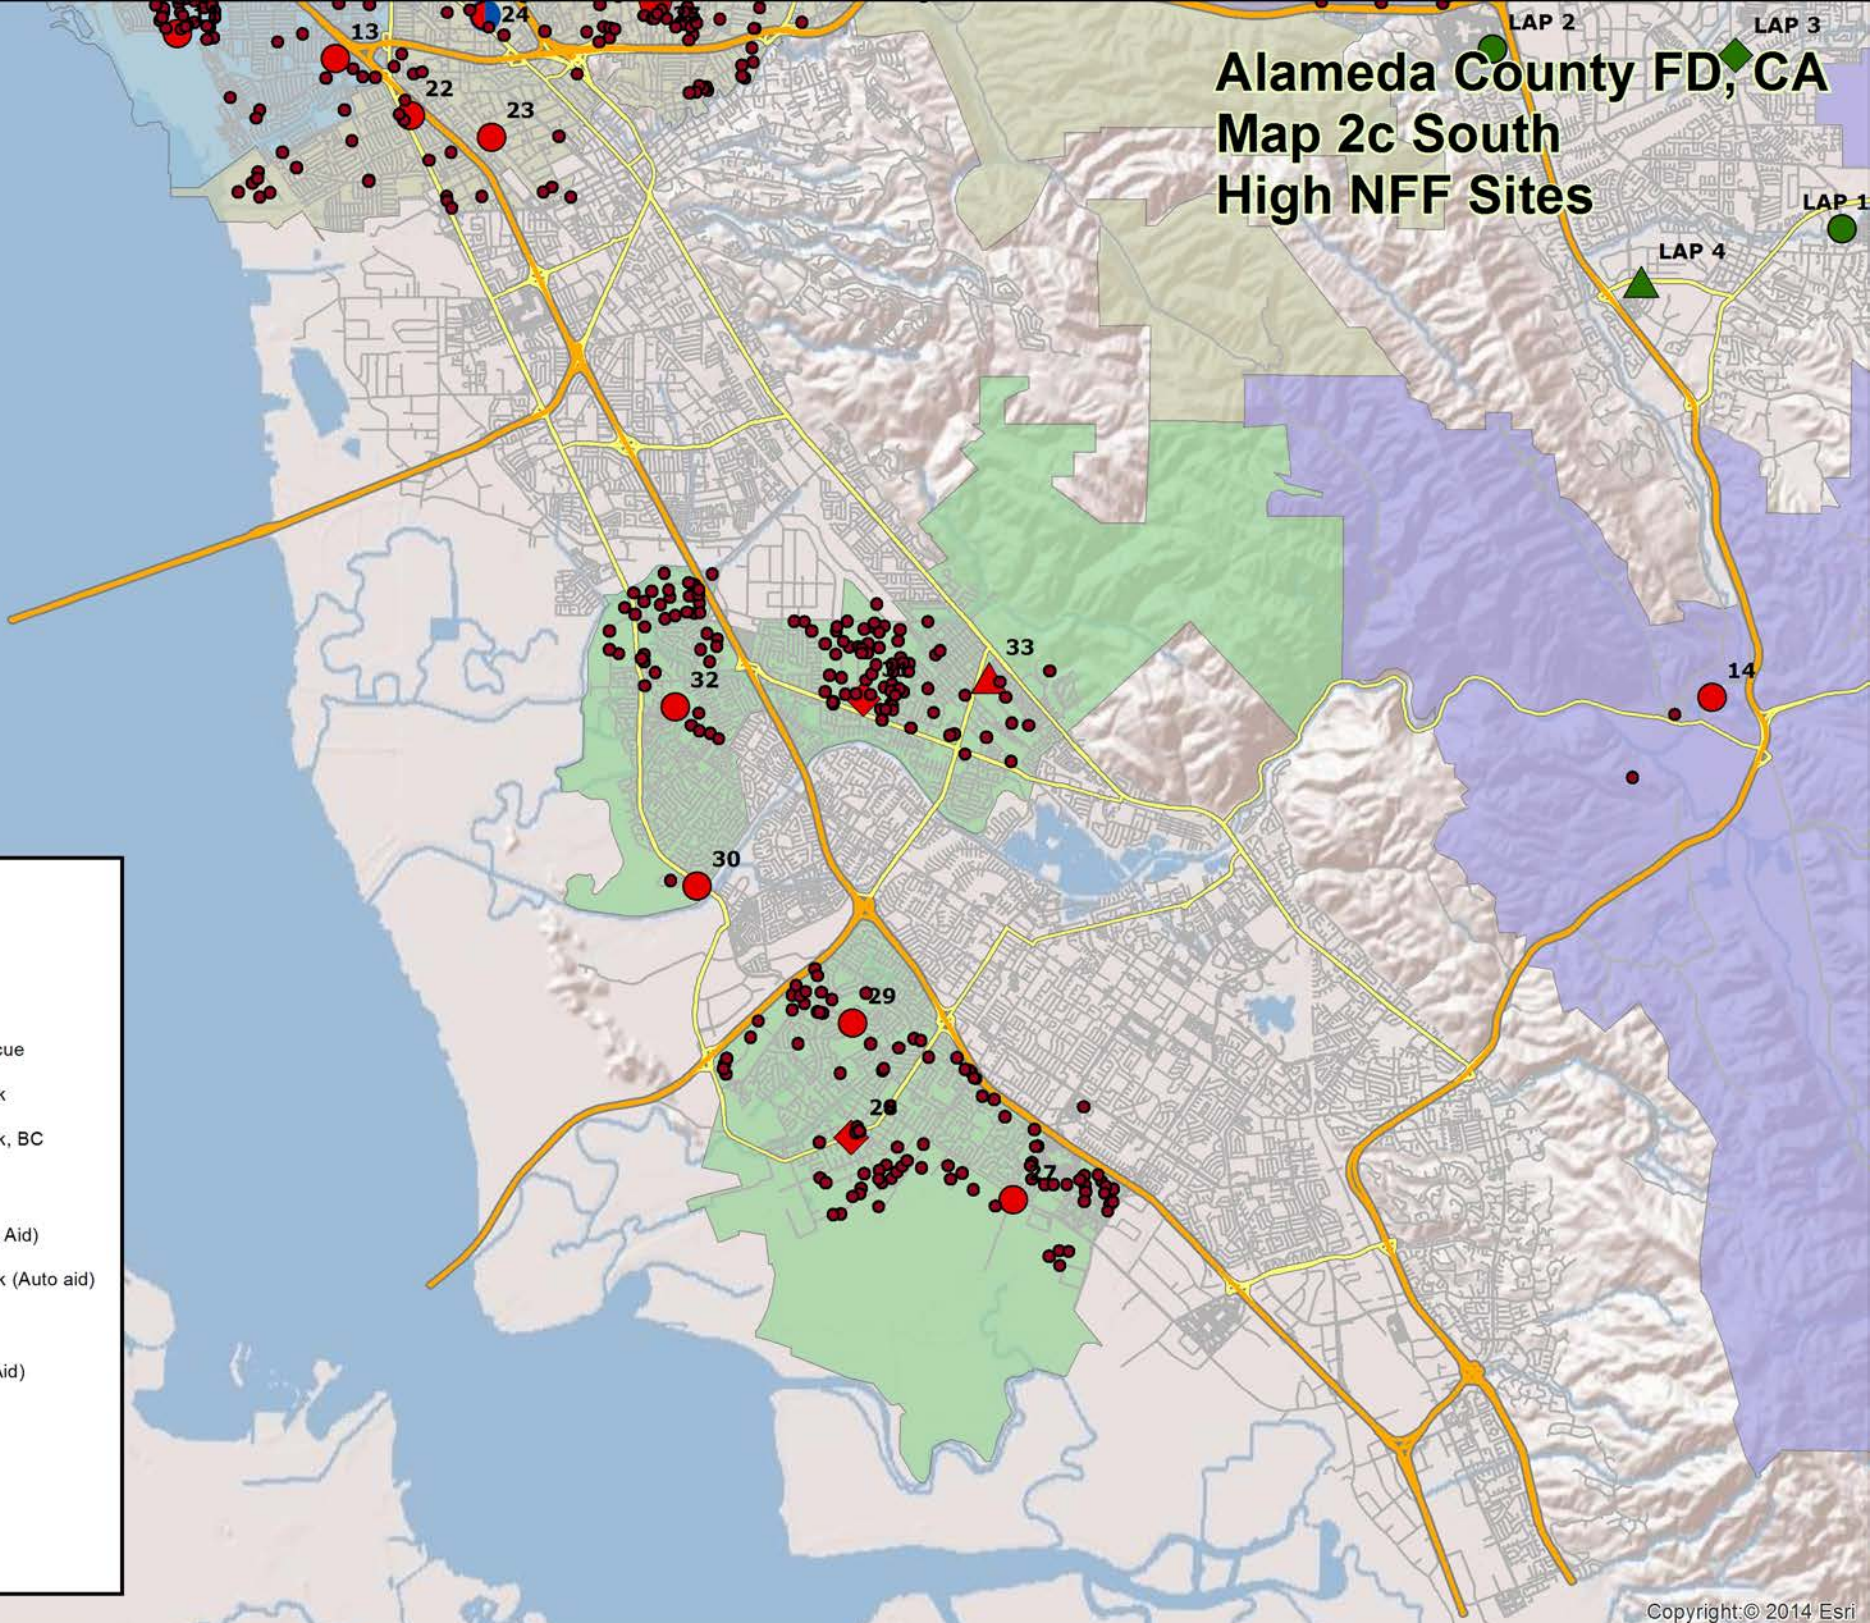

Alameda County FD, CA Map 2c South High NFF Sites

Legend

- Engine
- ▲ Engine, BC
- Engine, Rescue
- Engine, Truck
- Engine, Truck, BC
- Quint
- Engine (Auto Aid)
- Engine, Truck (Auto aid)
- ▲ E, BC (MA)
- Quint (Auto Aid)
- BAT 2
- BAT 3
- BAT 4
- BAT 7