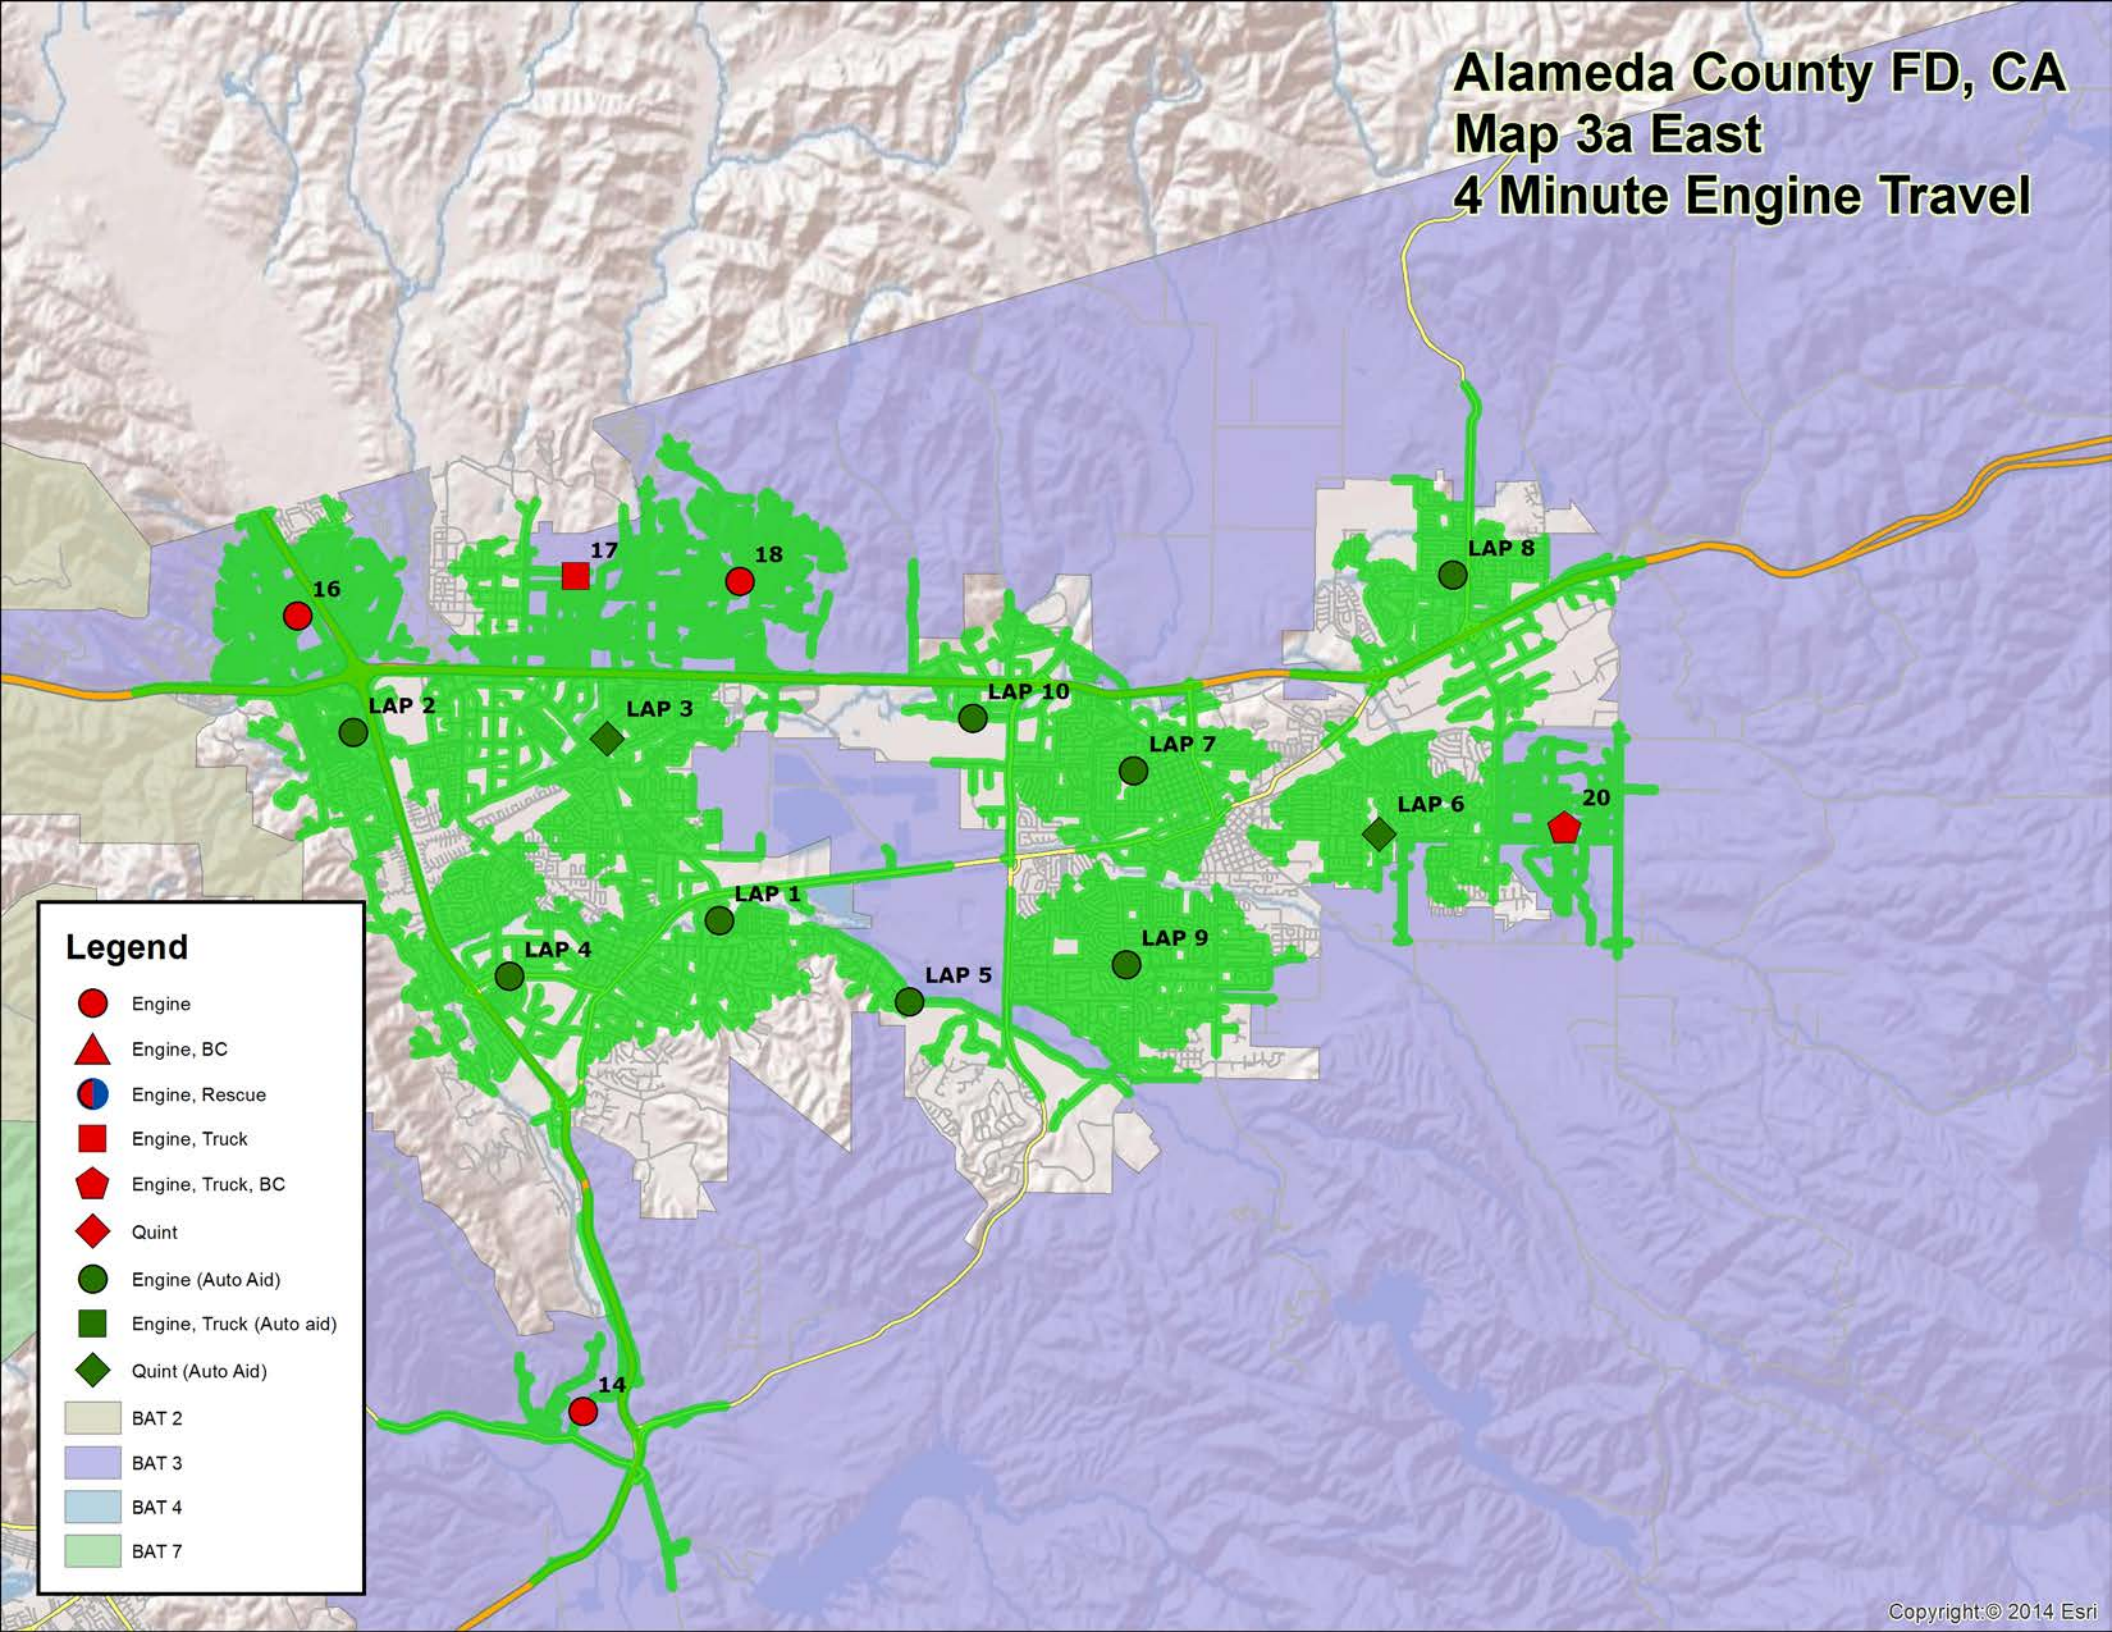

Alameda County FD, CA Map 2c South High NFF Sites

Legend

- Engine
- ▲ Engine, BC
- Engine, Rescue
- Engine, Truck
- ◆ Engine, Truck, BC
- ◆ Quint
- Engine (Auto Aid)
- Engine, Truck (Auto aid)
- ▲ E, BC (MA)
- ◆ Quint (Auto Aid)
- BAT 2
- BAT 3
- BAT 4
- BAT 7

Alameda County FD, CA Map 3a East 4 Minute Engine Travel

Legend

- Engine
- ▲ Engine, BC
- Engine, Rescue
- Engine, Truck
- ◆ Engine, Truck, BC
- ◆ Quint
- Engine (Auto Aid)
- Engine, Truck (Auto aid)
- ◆ Quint (Auto Aid)
- BAT 2
- BAT 3
- BAT 4
- BAT 7