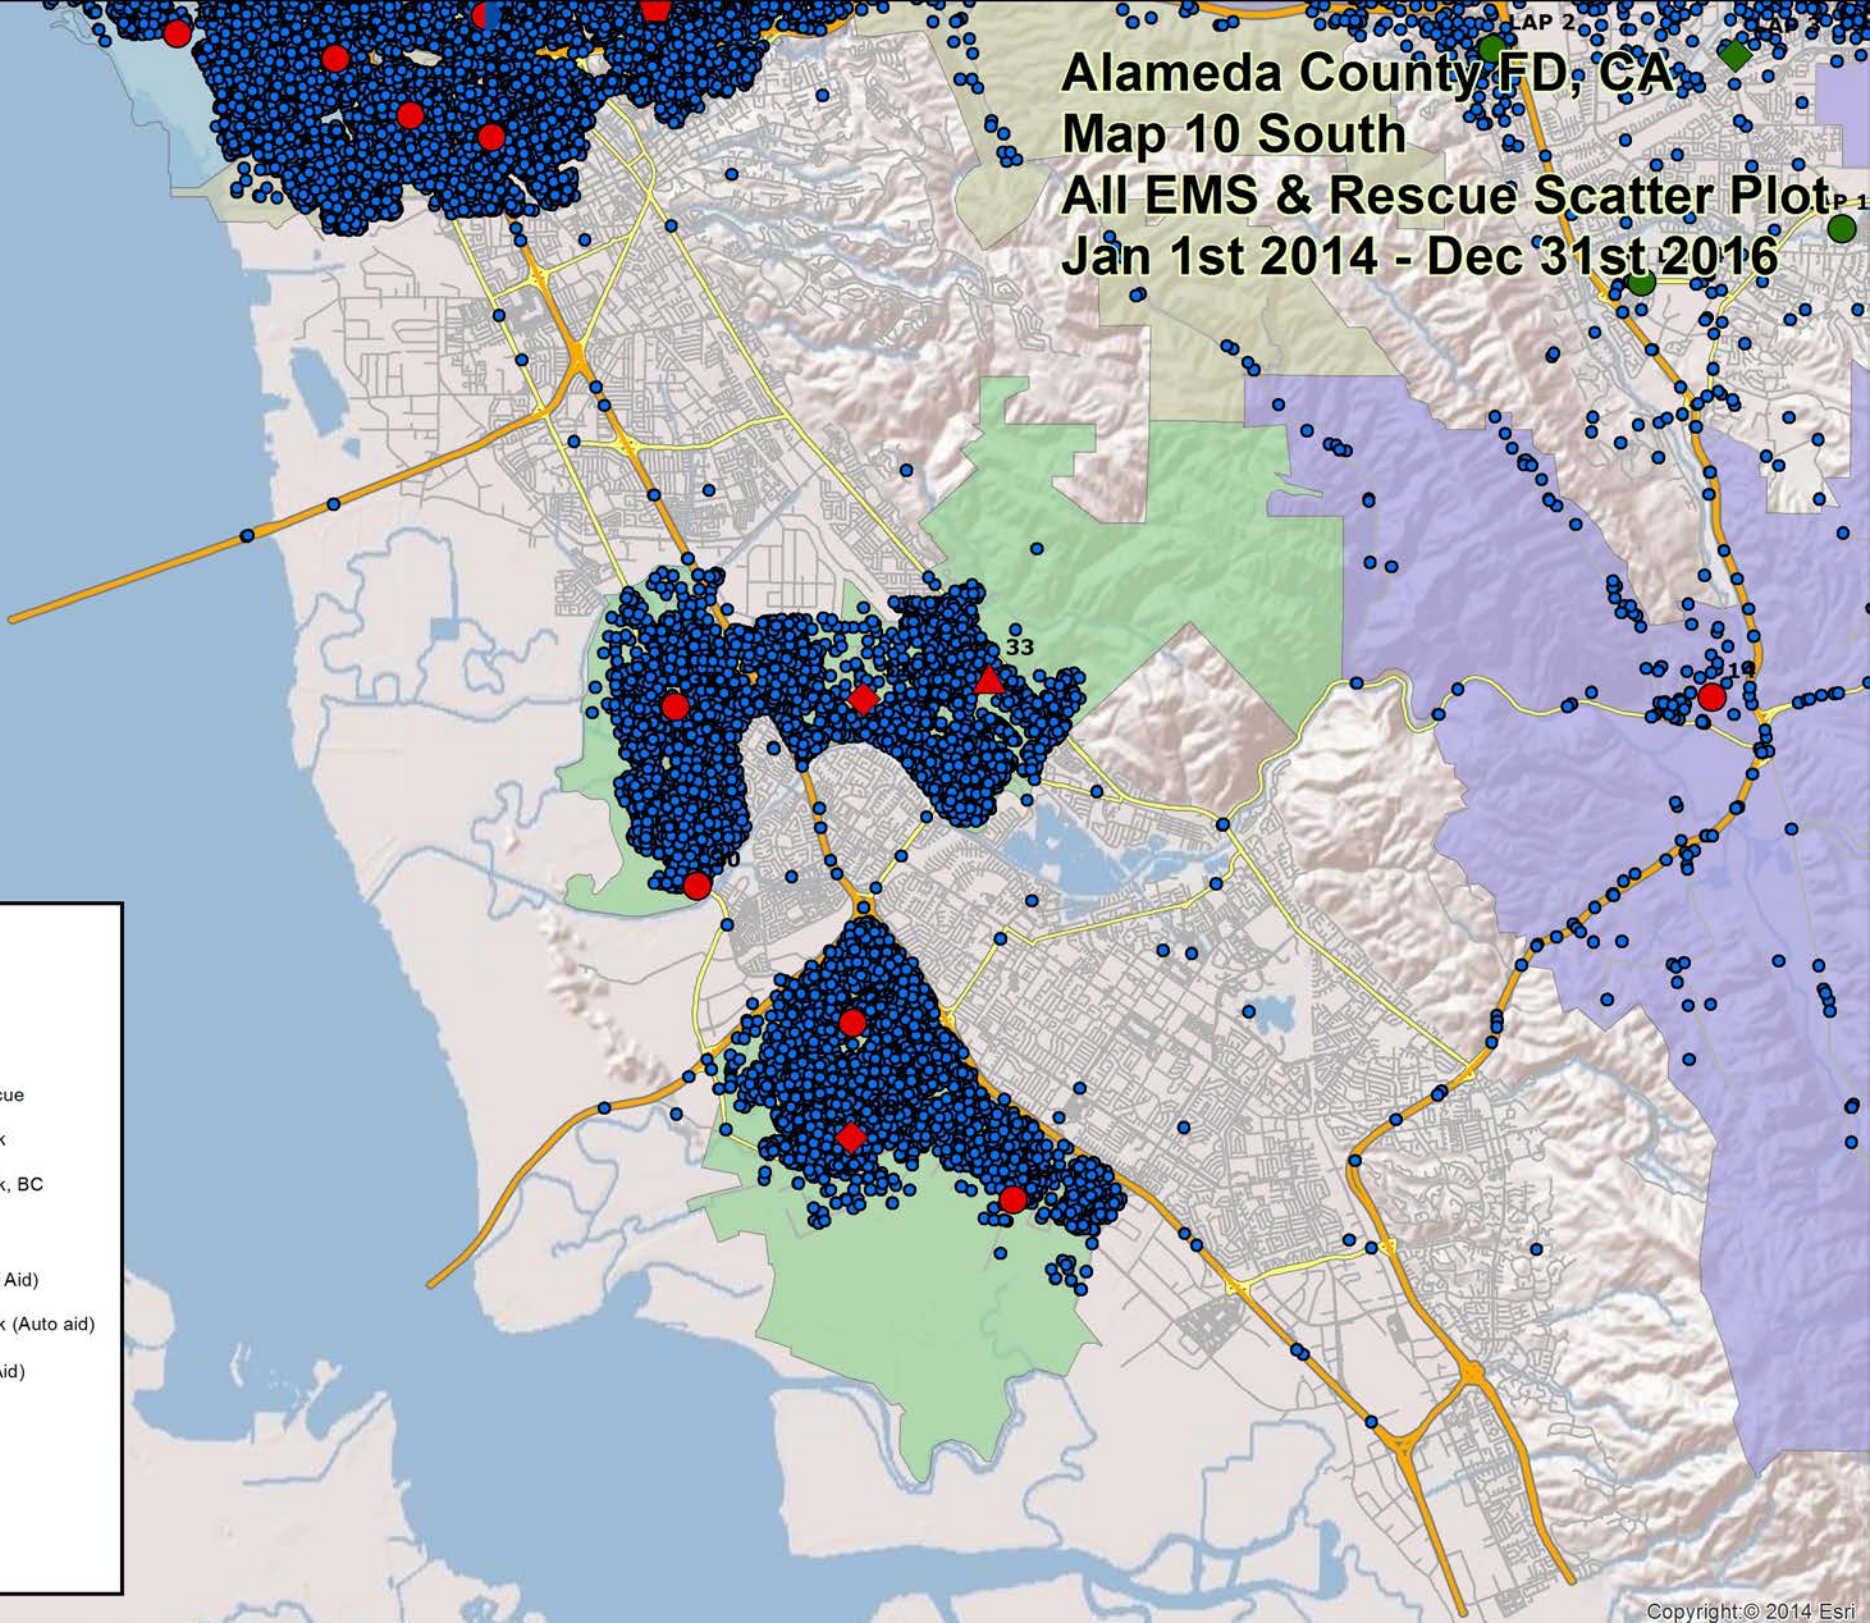

Alameda County FD, CA
Map 10 South
All EMS & Rescue Scatter Plot
Jan 1st 2014 - Dec 31st 2016

Legend

- Engine
- ▲ Engine, BC
- Engine, Rescue
- Engine, Truck
- Engine, Truck, BC
- Quint
- Engine (Auto Aid)
- Engine, Truck (Auto aid)
- Quint (Auto Aid)
- BAT 2
- BAT 3
- BAT 4
- BAT 7