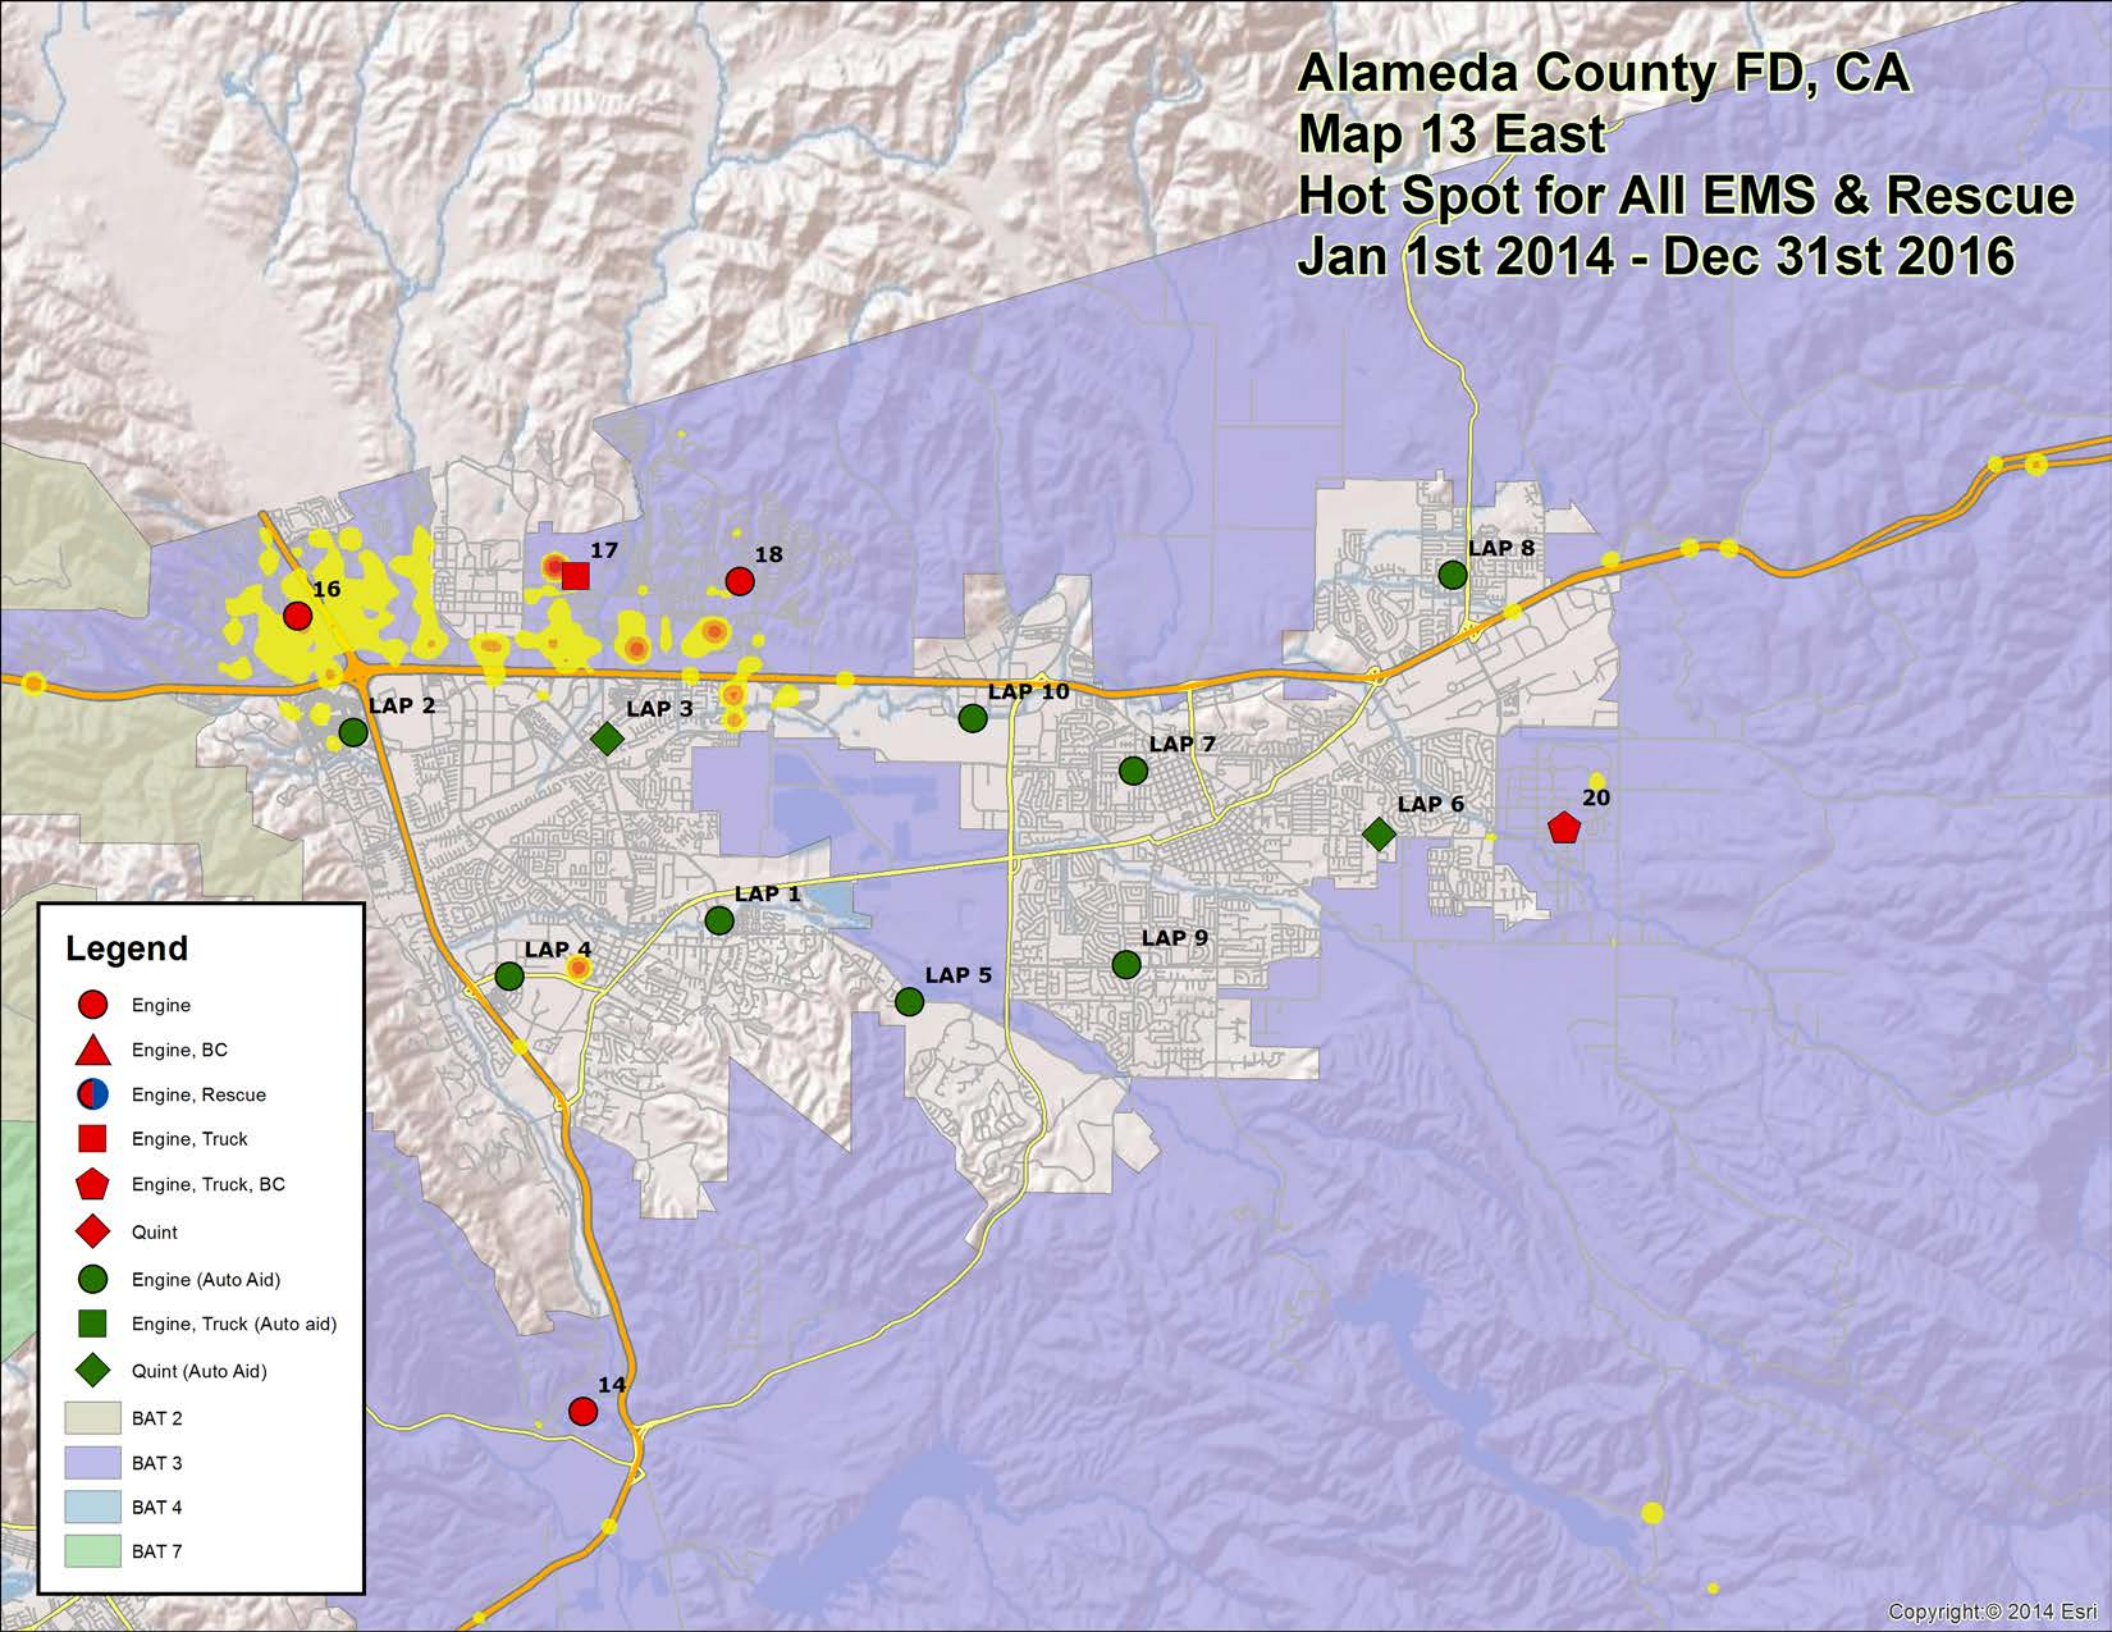

Alameda County FD, CA Map 13 East Hot Spot for All EMS & Rescue Jan 1st 2014 - Dec 31st 2016

Legend

- Engine
- ▲ Engine, BC
- Engine, Rescue
- Engine, Truck
- Engine, Truck, BC
- Quint
- Engine (Auto Aid)
- Engine, Truck (Auto aid)
- Quint (Auto Aid)
- BAT 2
- BAT 3
- BAT 4
- BAT 7