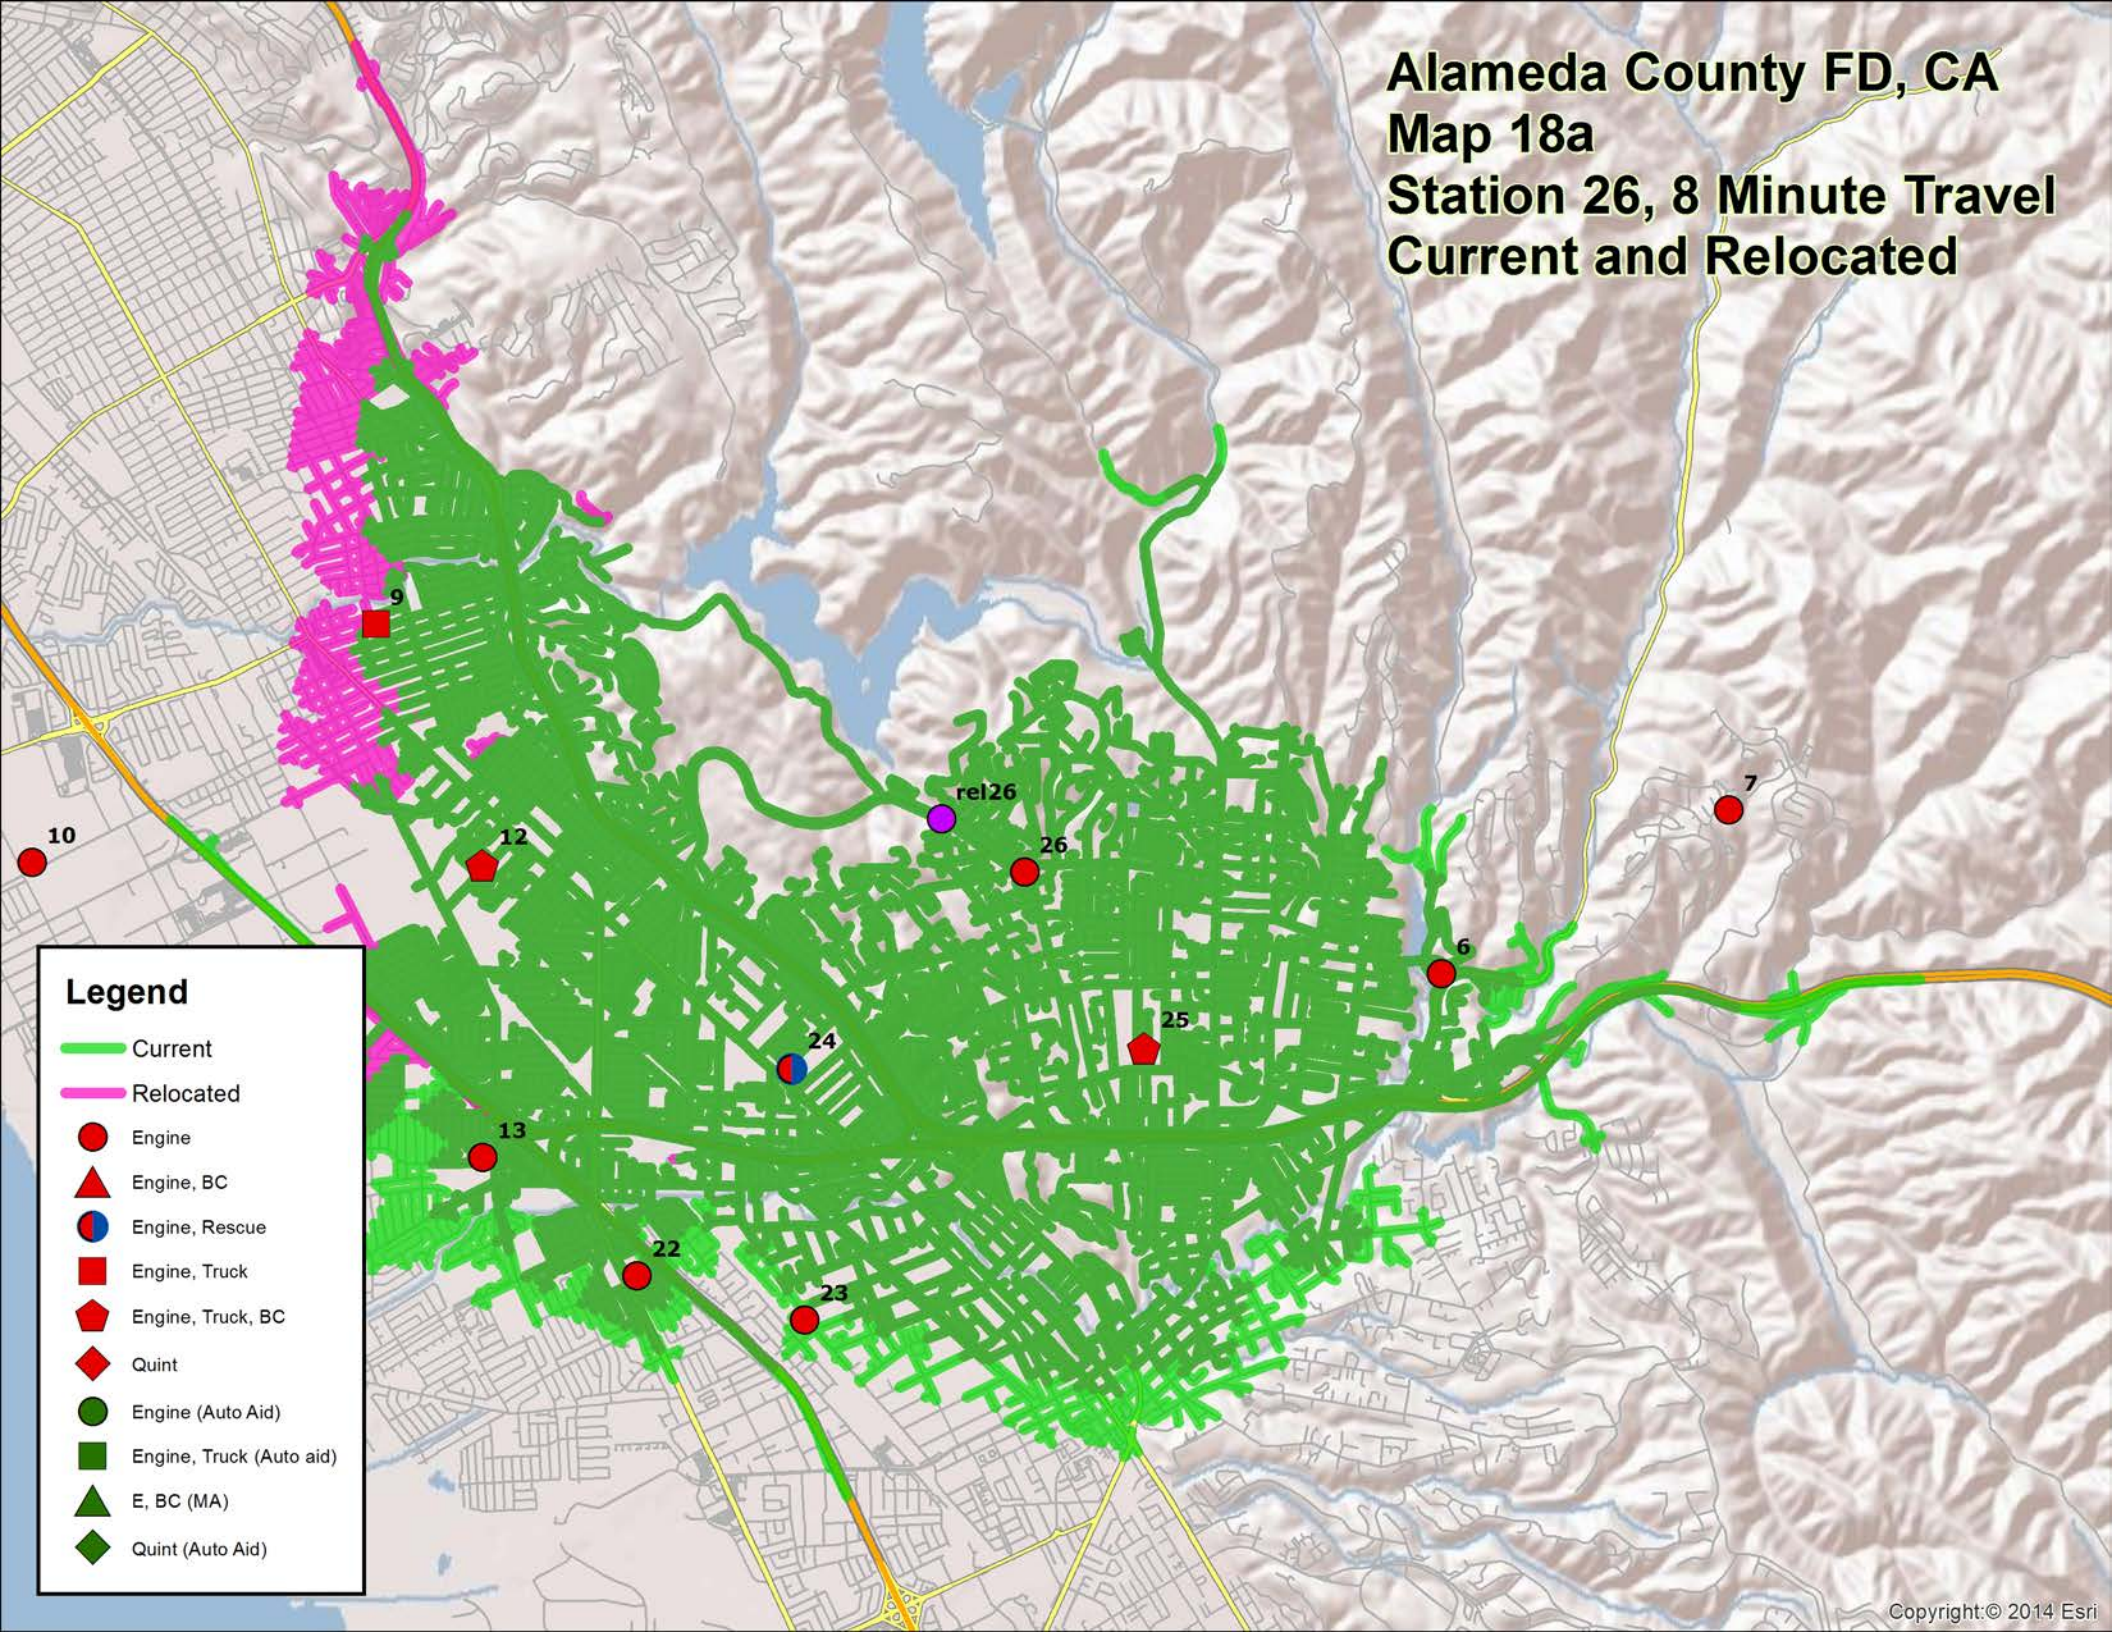

Alameda County FD, CA Map 18a Station 26, 8 Minute Travel Current and Relocated

Legend

- Current
- Relocated
- Engine
- Engine, BC
- Engine, Rescue
- Engine, Truck
- Engine, Truck, BC
- Quint
- Engine (Auto Aid)
- Engine, Truck (Auto aid)
- E, BC (MA)
- Quint (Auto Aid)