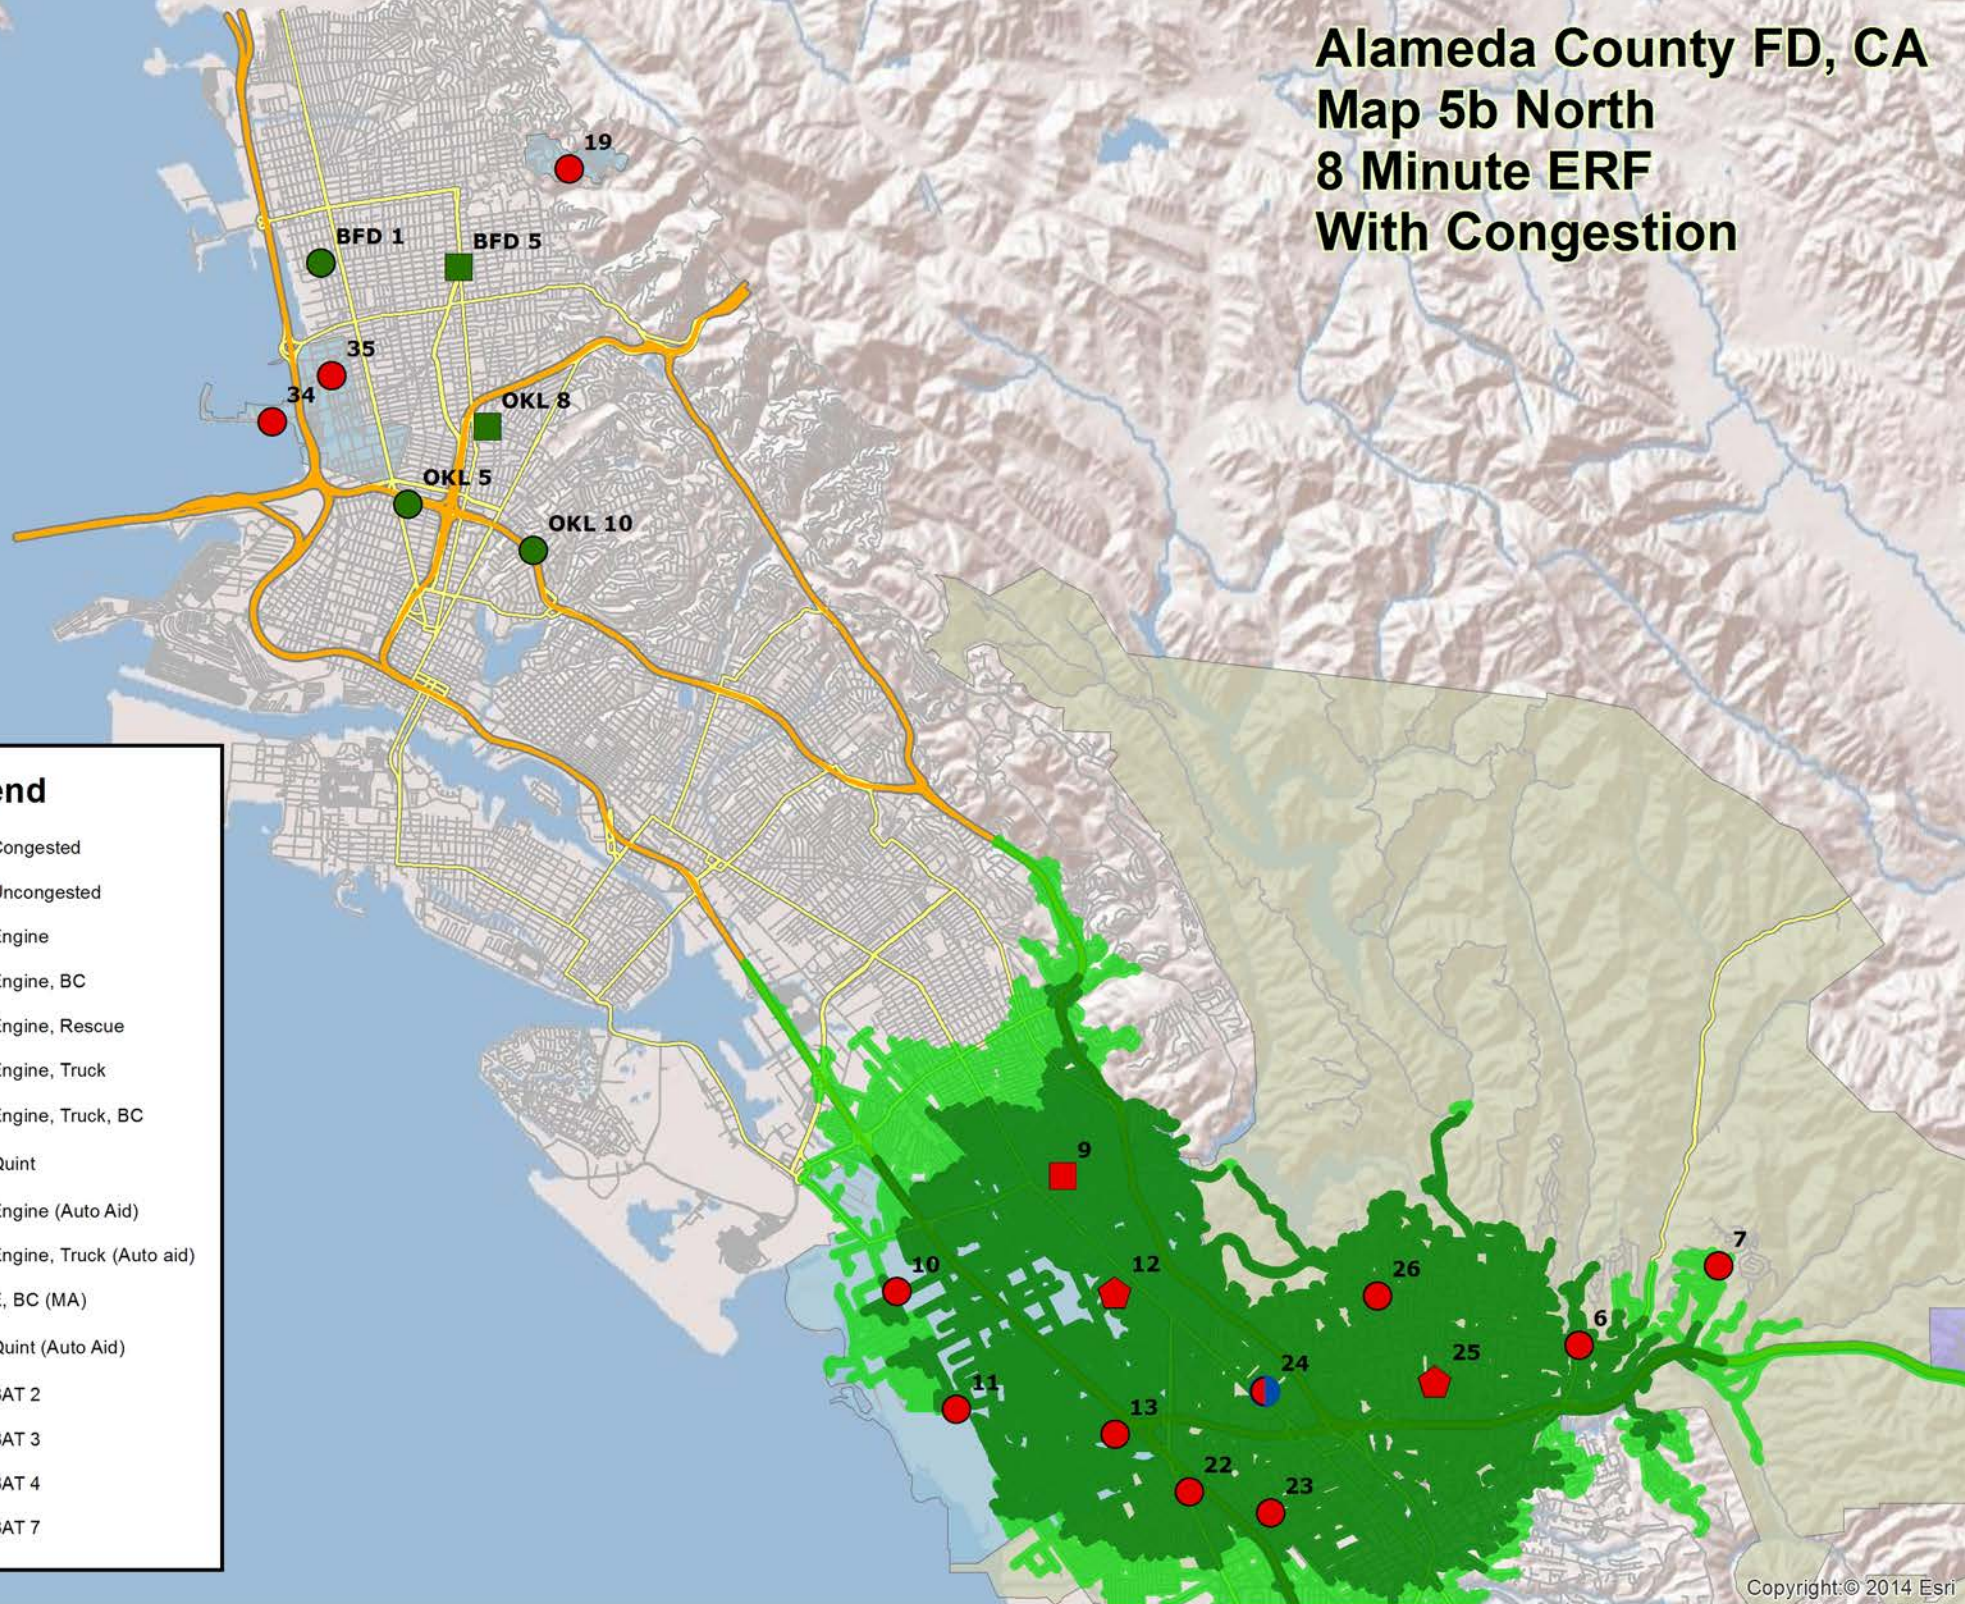

Alameda County FD, CA Map 5b North 8 Minute ERF With Congestion

Legend

- Congested
- Uncongested
- Engine
- Engine, BC
- Engine, Rescue
- Engine, Truck
- Engine, Truck, BC
- Quint
- Engine (Auto Aid)
- Engine, Truck (Auto aid)
- E, BC (MA)
- Quint (Auto Aid)
- BAT 2
- BAT 3
- BAT 4
- BAT 7