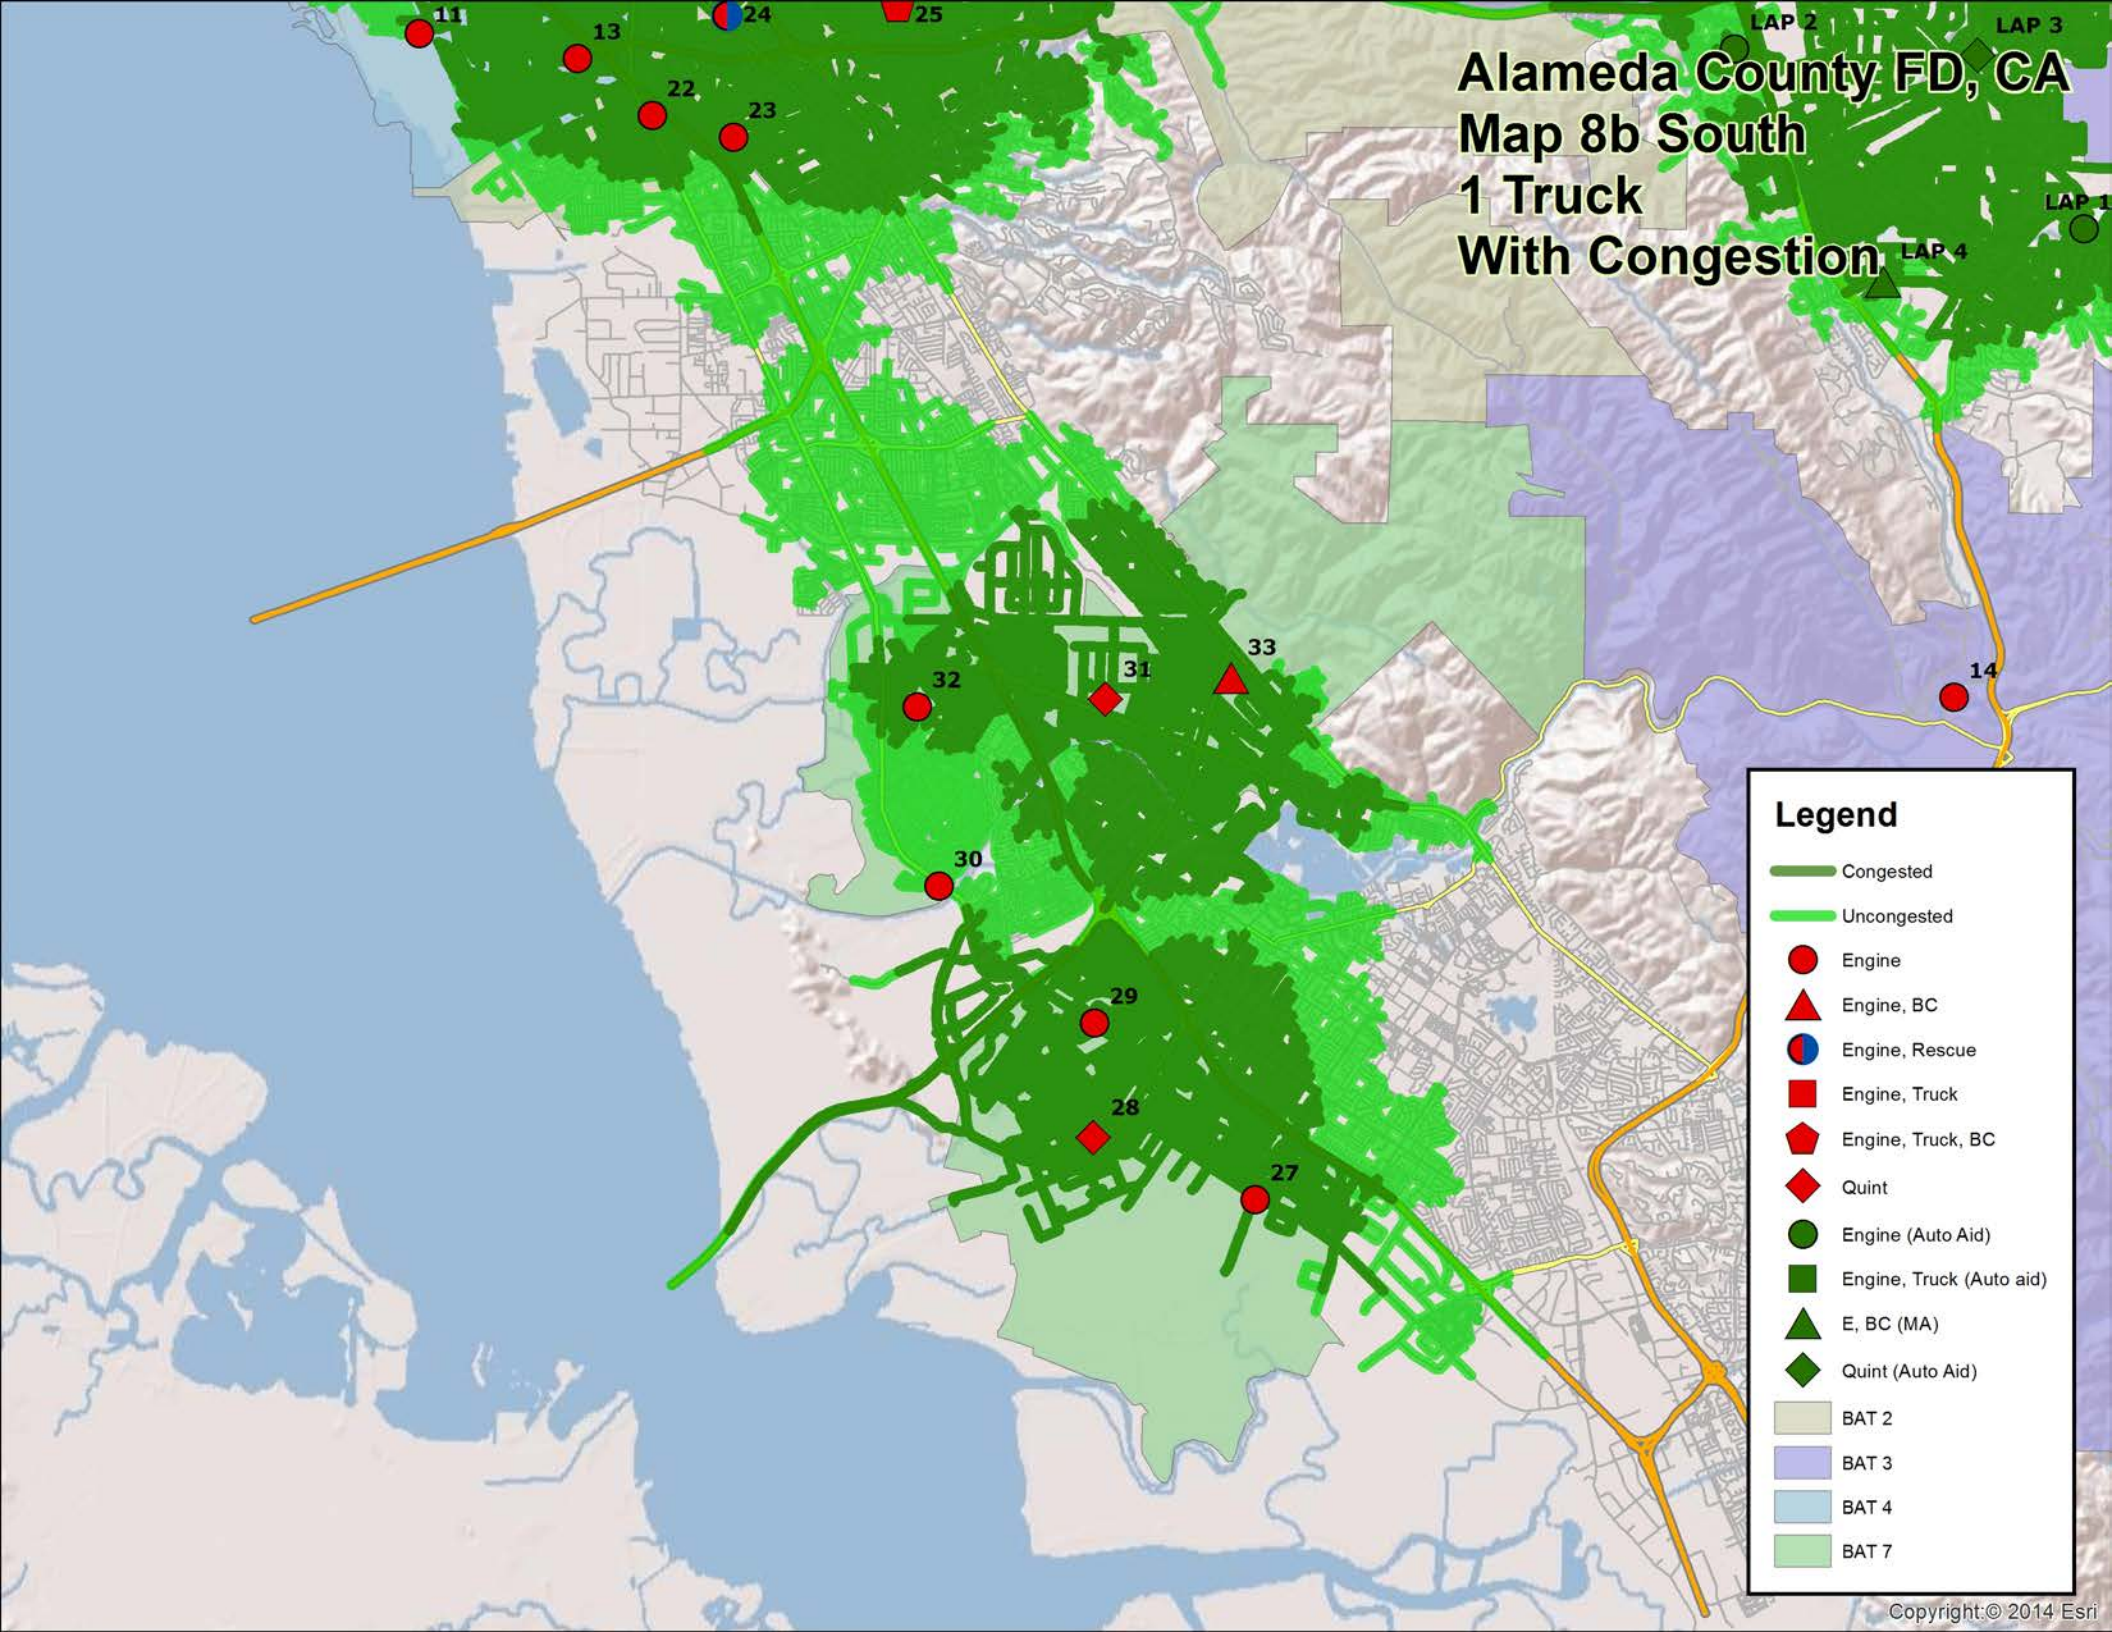

Alameda County FD, CA Map 8b South 1 Truck With Congestion

Legend

- Congested
- Uncongested
- Engine
- Engine, BC
- Engine, Rescue
- Engine, Truck
- Engine, Truck, BC
- Quint
- Engine (Auto Aid)
- Engine, Truck (Auto aid)
- E, BC (MA)
- Quint (Auto Aid)
- BAT 2
- BAT 3
- BAT 4
- BAT 7