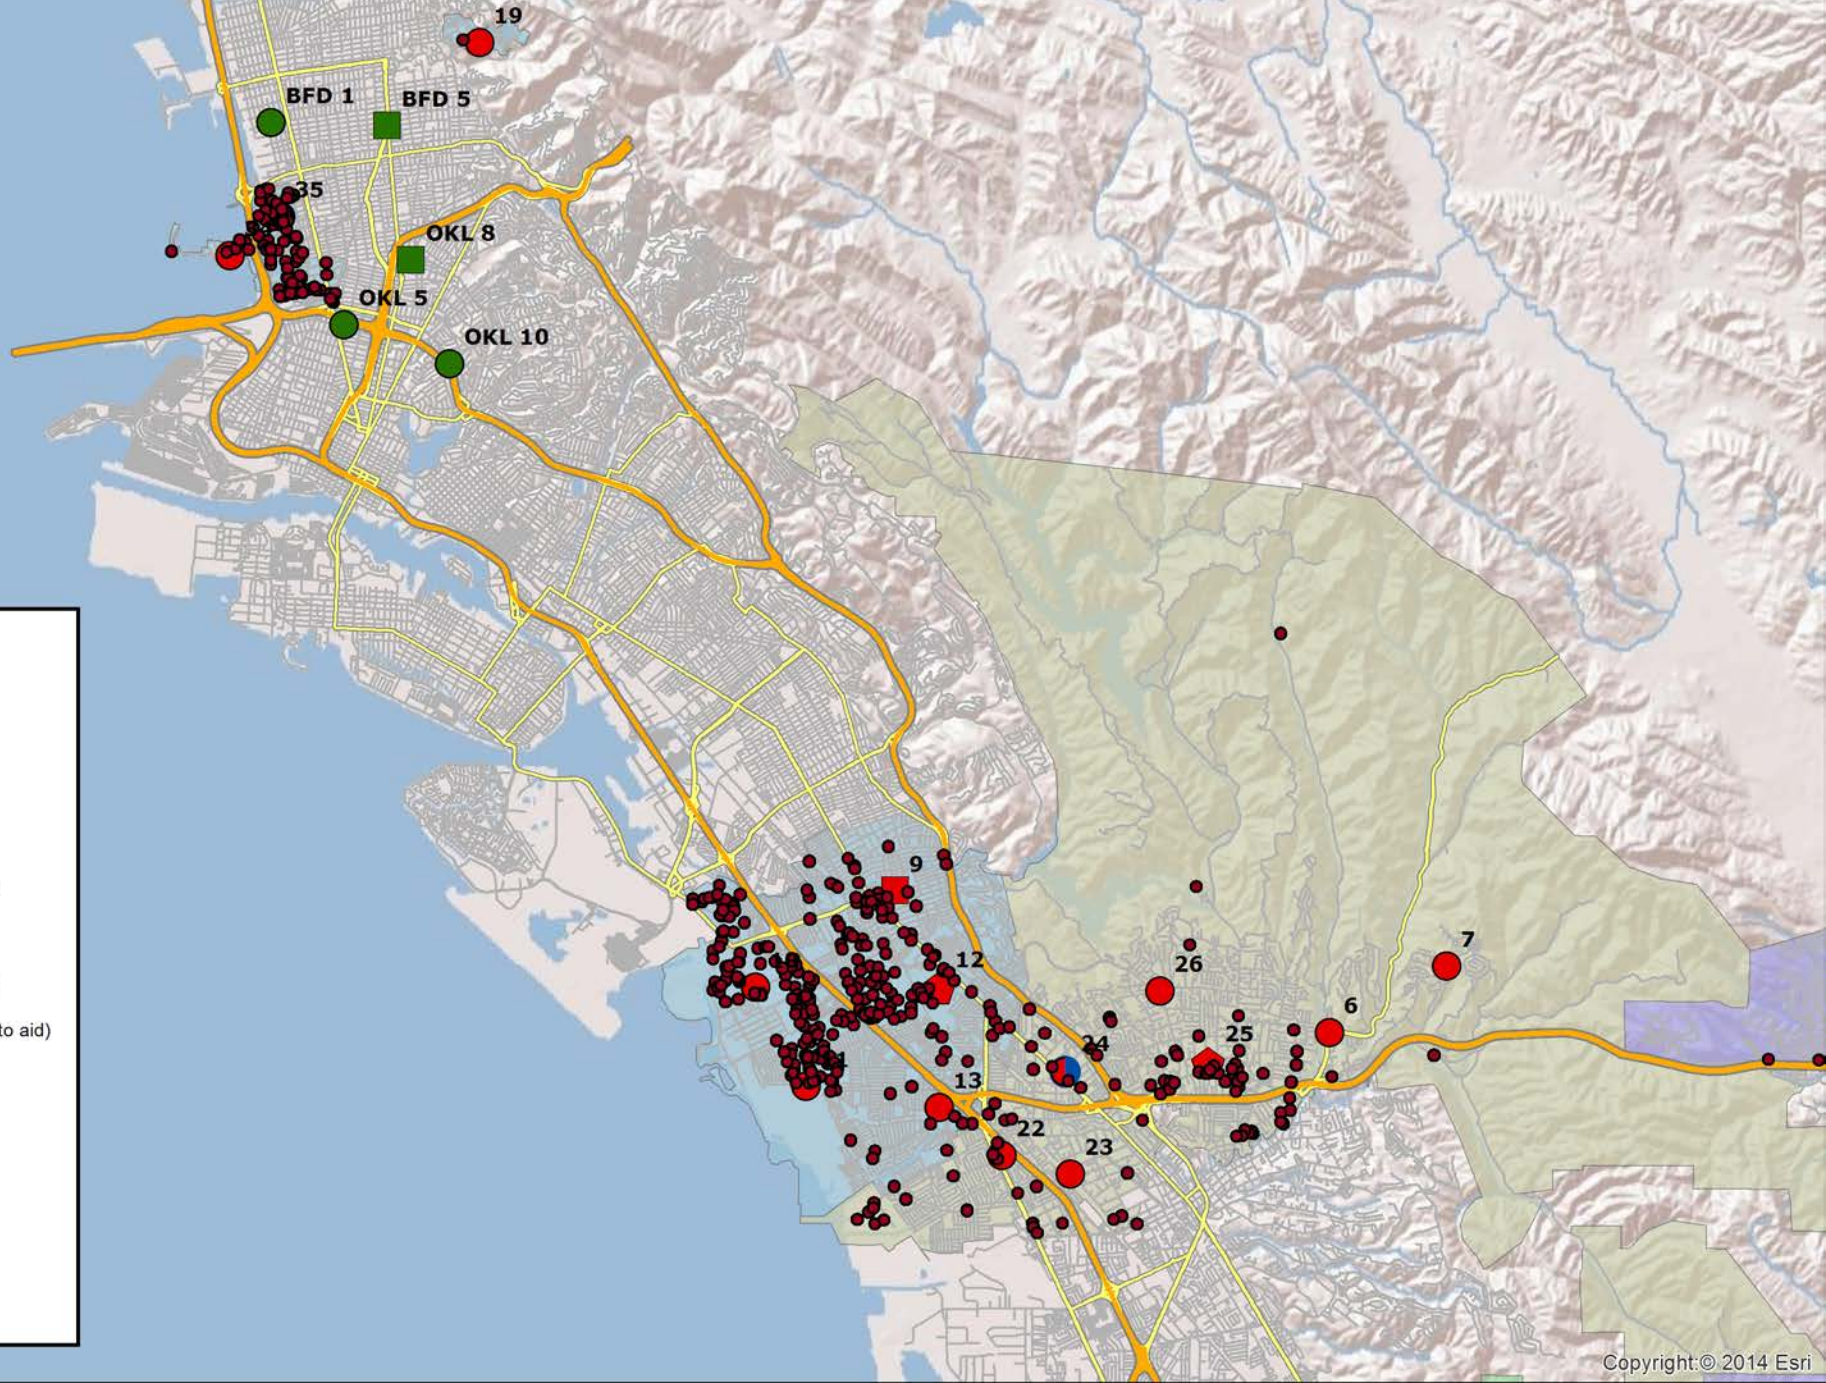

Alameda County FD, CA Map 2c North High NFF Sites

Legend

- Engine
- ▲ Engine, BC
- Engine, Rescue
- Engine, Truck
- Engine, Truck, BC
- Quint
- Engine (Auto Aid)
- Engine, Truck (Auto aid)
- ▲ E, BC (MA)
- Quint (Auto Aid)
- BAT 2
- BAT 3
- BAT 4
- BAT 7