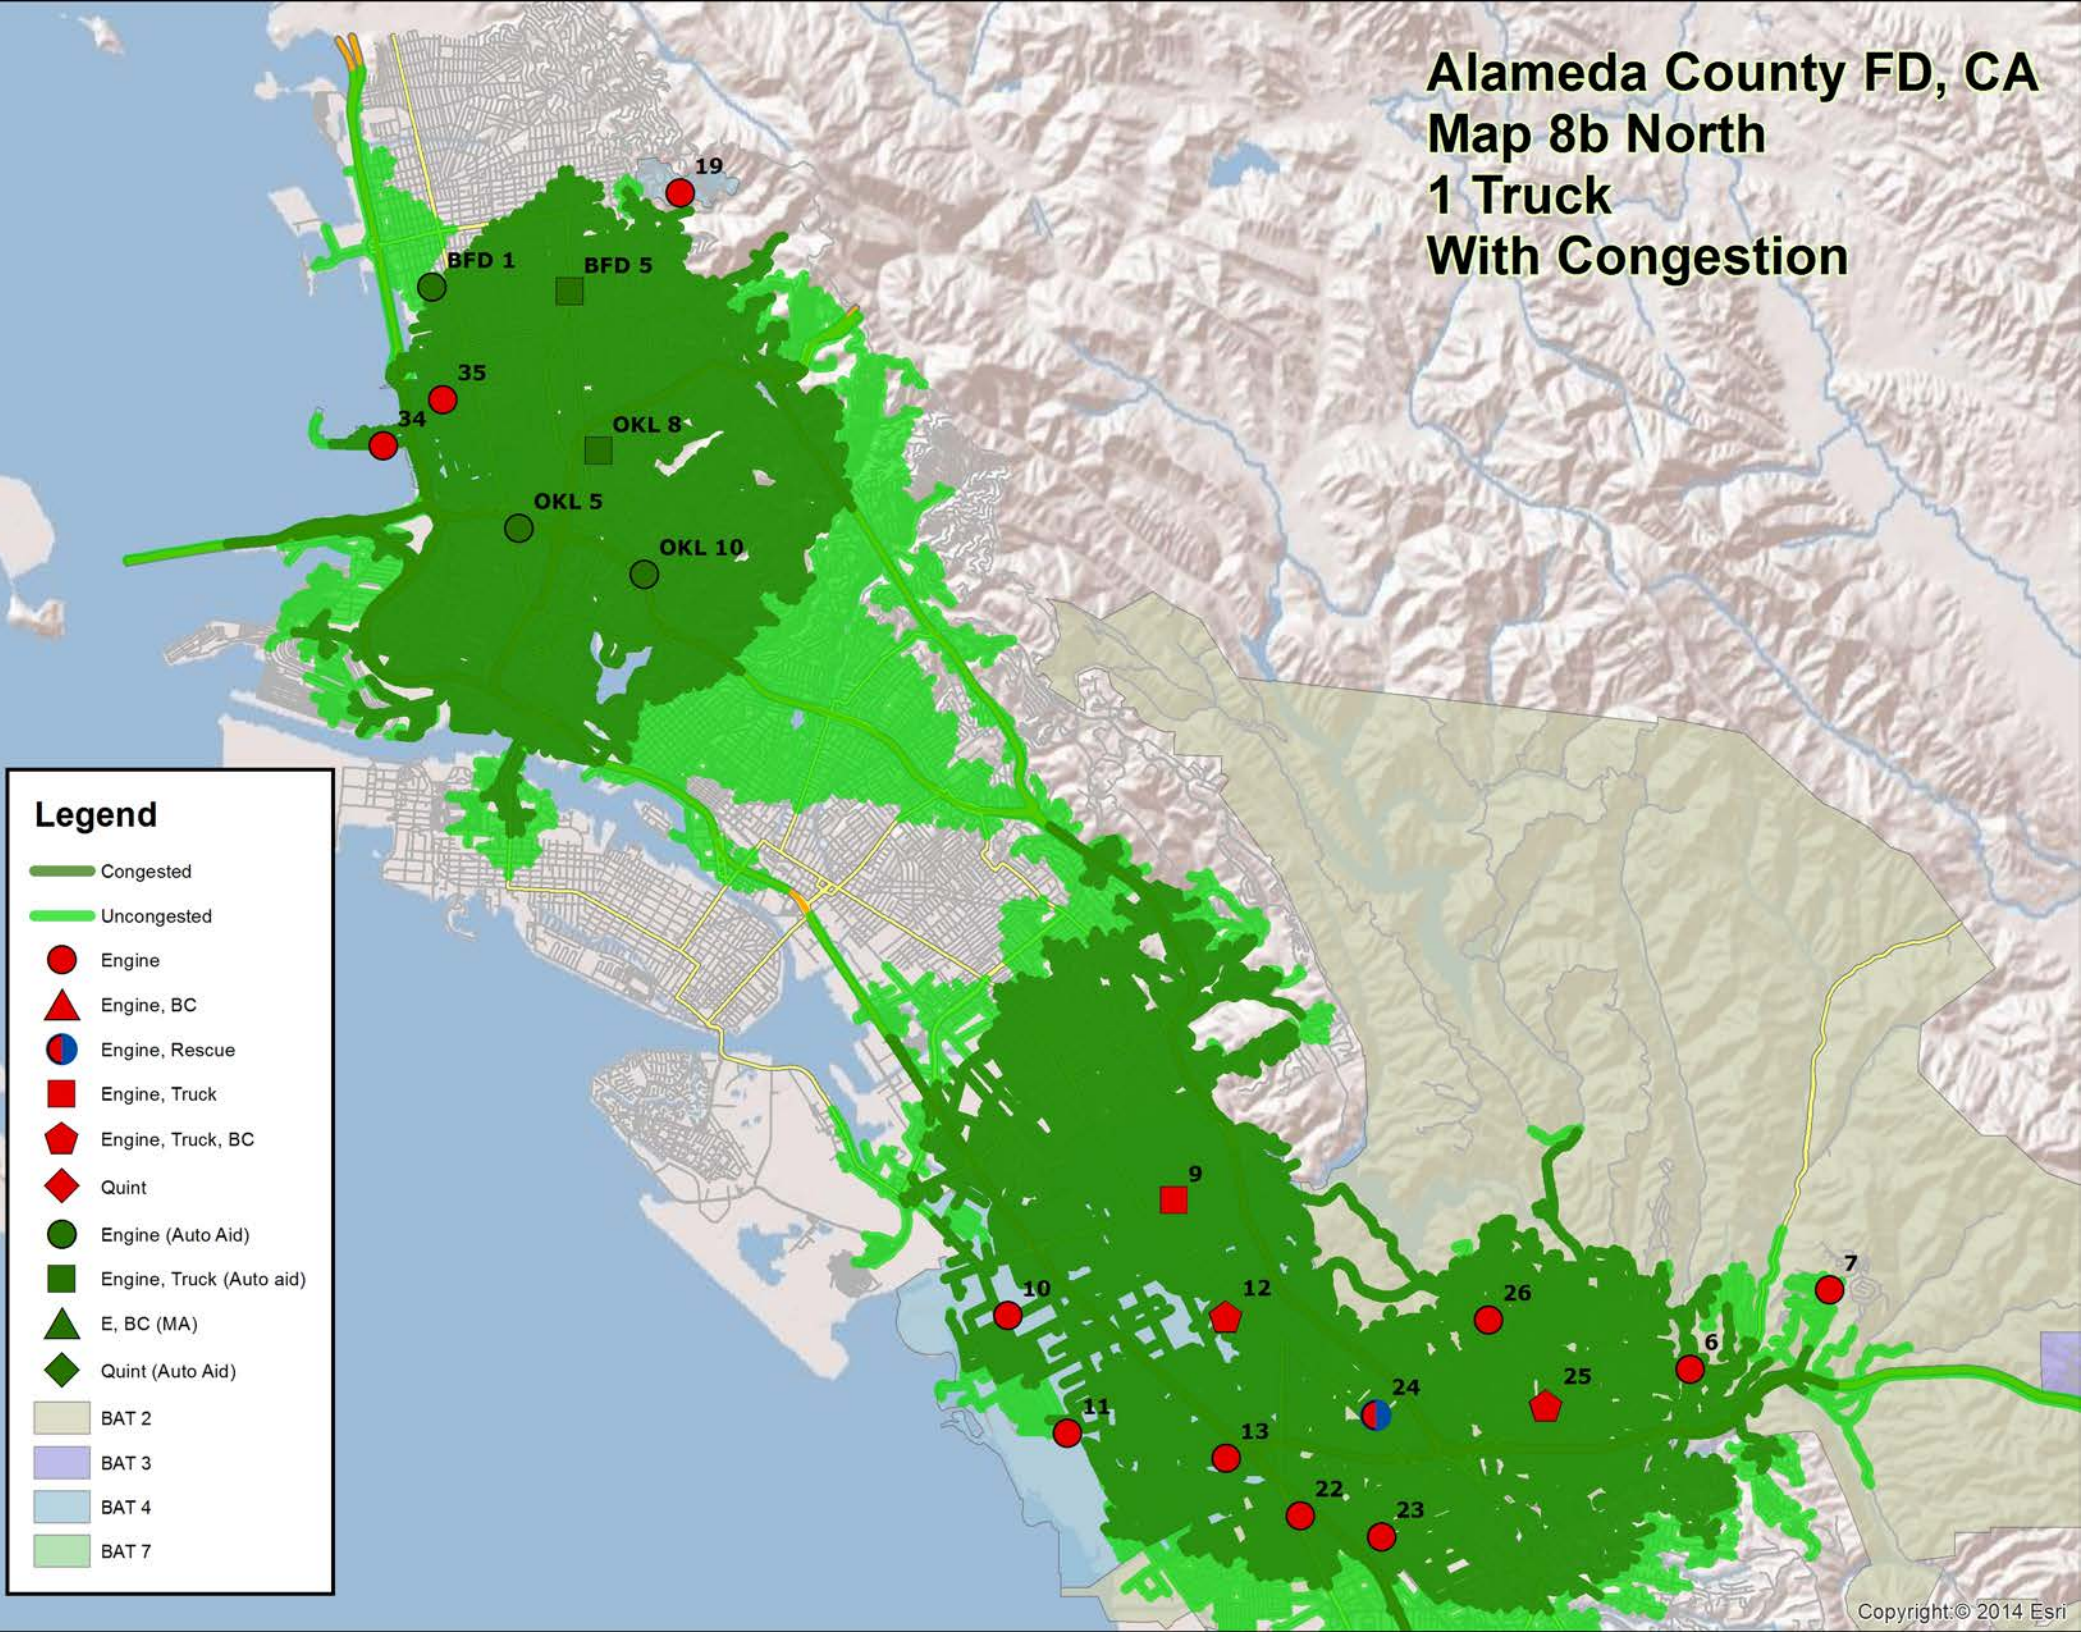

Alameda County FD, CA Map 8b North 1 Truck With Congestion

Legend

- Congested
- Uncongested
- Engine
- ▲ Engine, BC
- Engine, Rescue
- Engine, Truck
- Engine, Truck, BC
- Quint
- Engine (Auto Aid)
- Engine, Truck (Auto aid)
- ▲ E, BC (MA)
- Quint (Auto Aid)
- BAT 2
- BAT 3
- BAT 4
- BAT 7