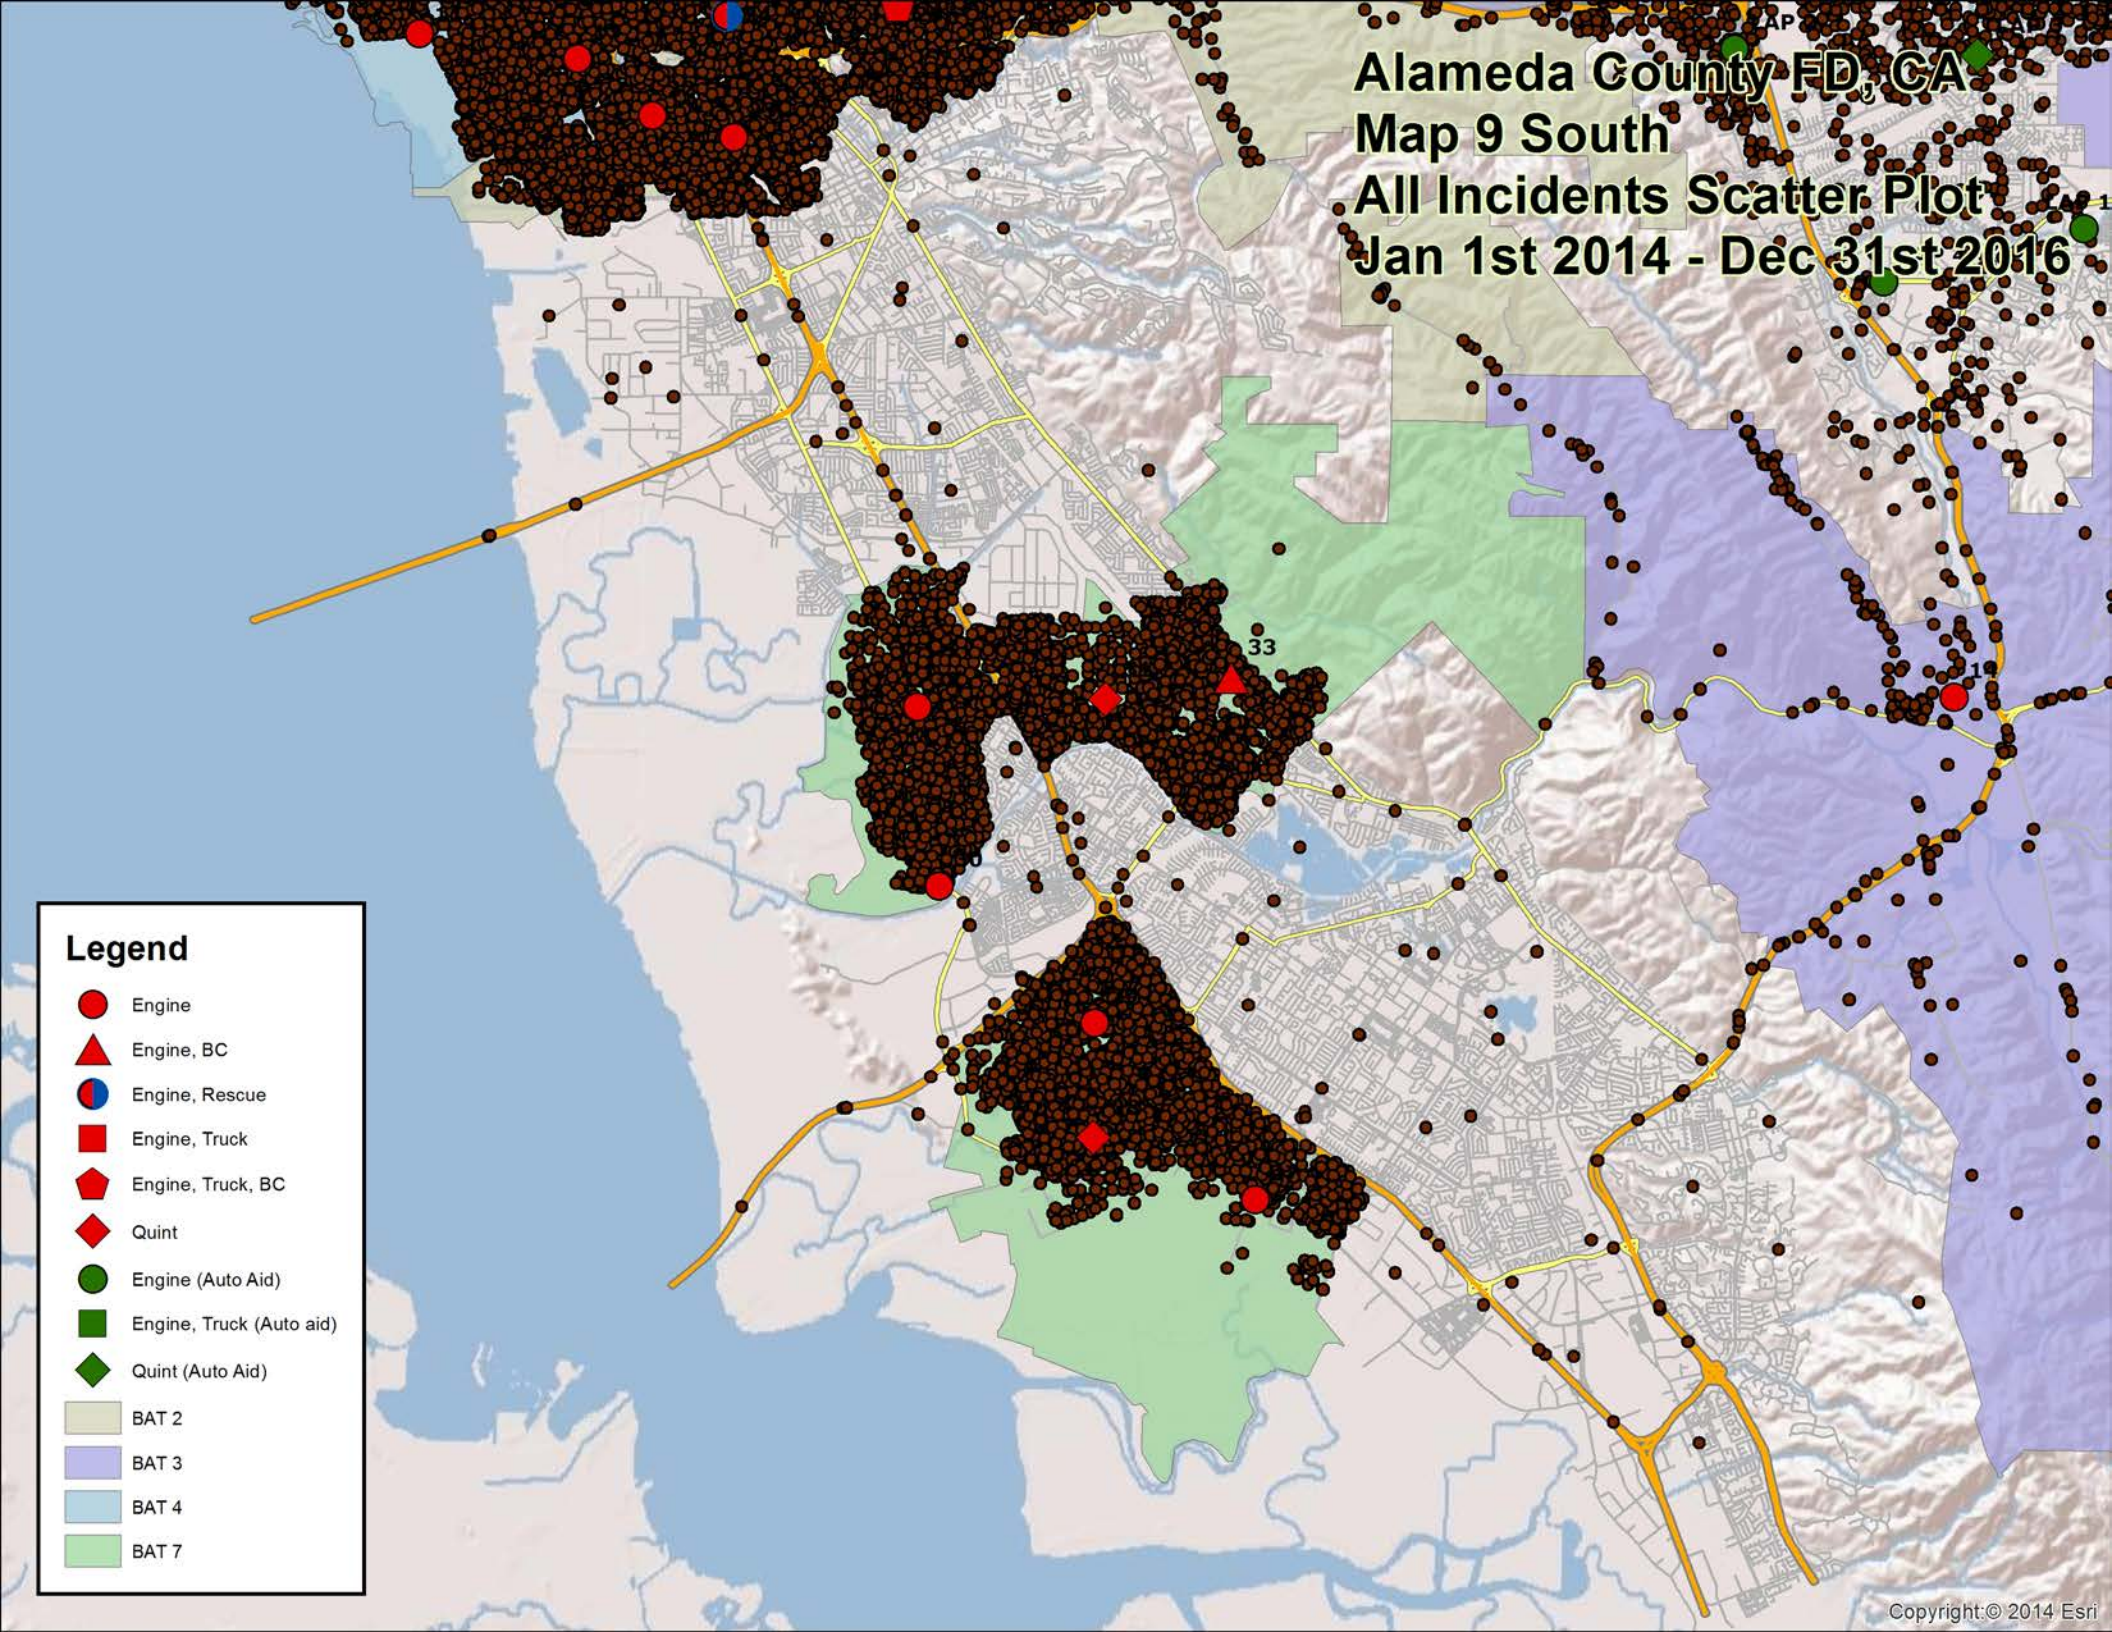

Alameda County FD, CA
Map 9 South
All Incidents Scatter Plot
Jan 1st 2014 - Dec 31st 2016

Legend

- Engine
- ▲ Engine, BC
- Engine, Rescue
- Engine, Truck
- Engine, Truck, BC
- Quint
- Engine (Auto Aid)
- Engine, Truck (Auto aid)
- Quint (Auto Aid)
- BAT 2
- BAT 3
- BAT 4
- BAT 7