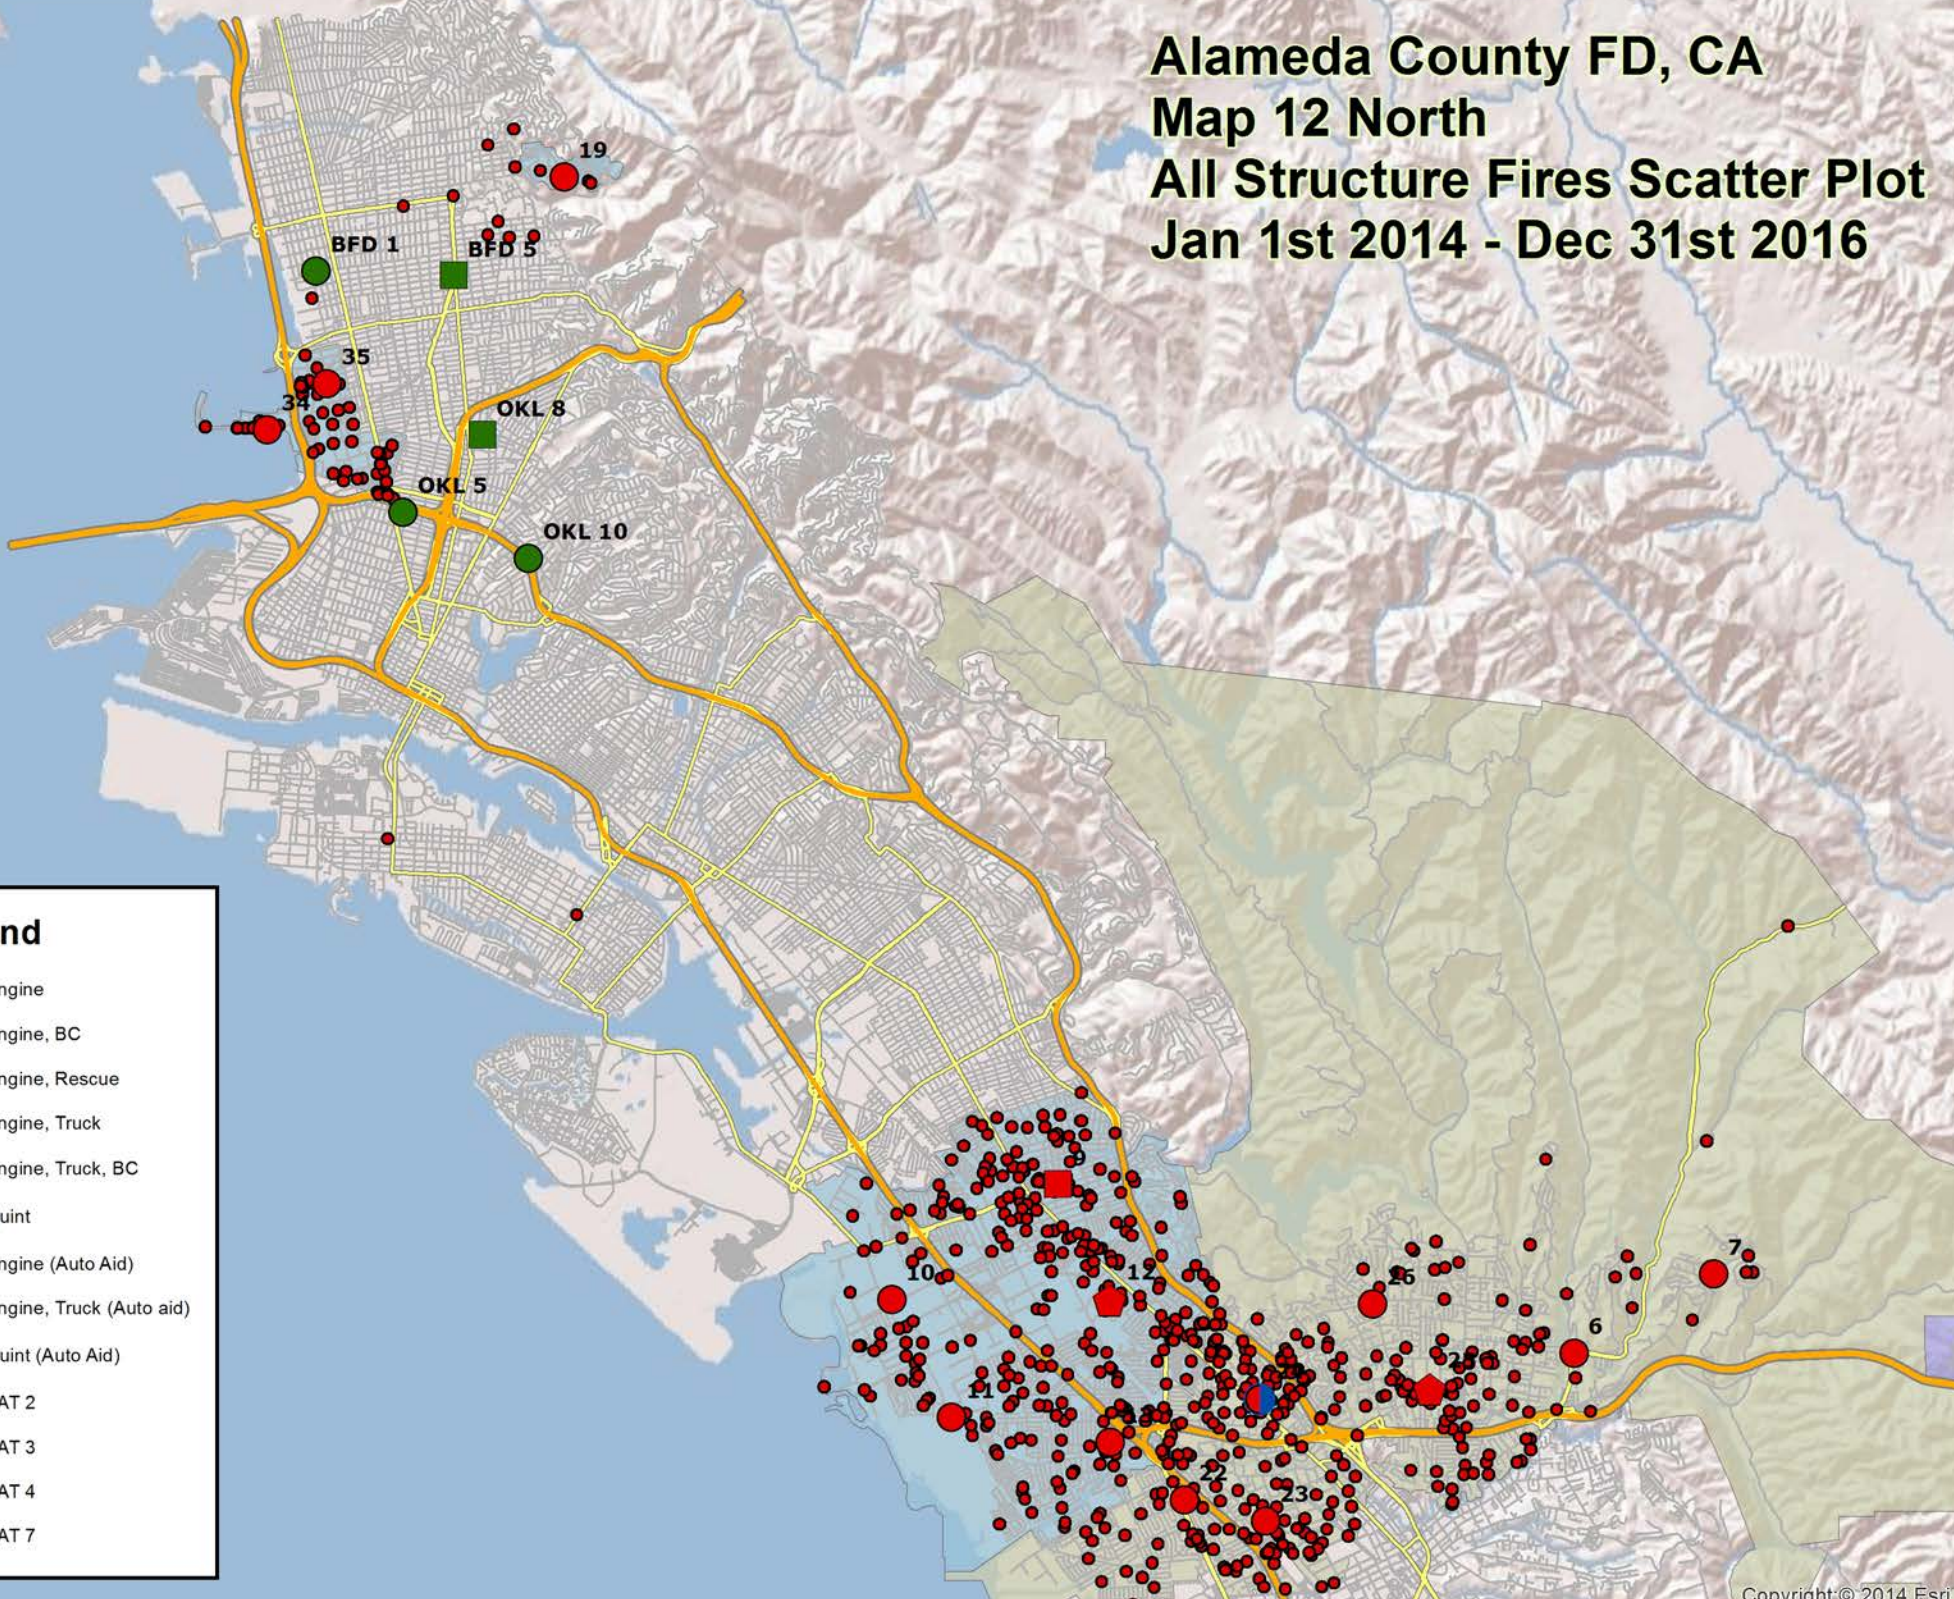

Alameda County FD, CA Map 12 North All Structure Fires Scatter Plot Jan 1st 2014 - Dec 31st 2016

Legend

- Engine
- ▲ Engine, BC
- Engine, Rescue
- Engine, Truck
- Engine, Truck, BC
- Quint
- Engine (Auto Aid)
- Engine, Truck (Auto aid)
- Quint (Auto Aid)
- BAT 2
- BAT 3
- BAT 4
- BAT 7