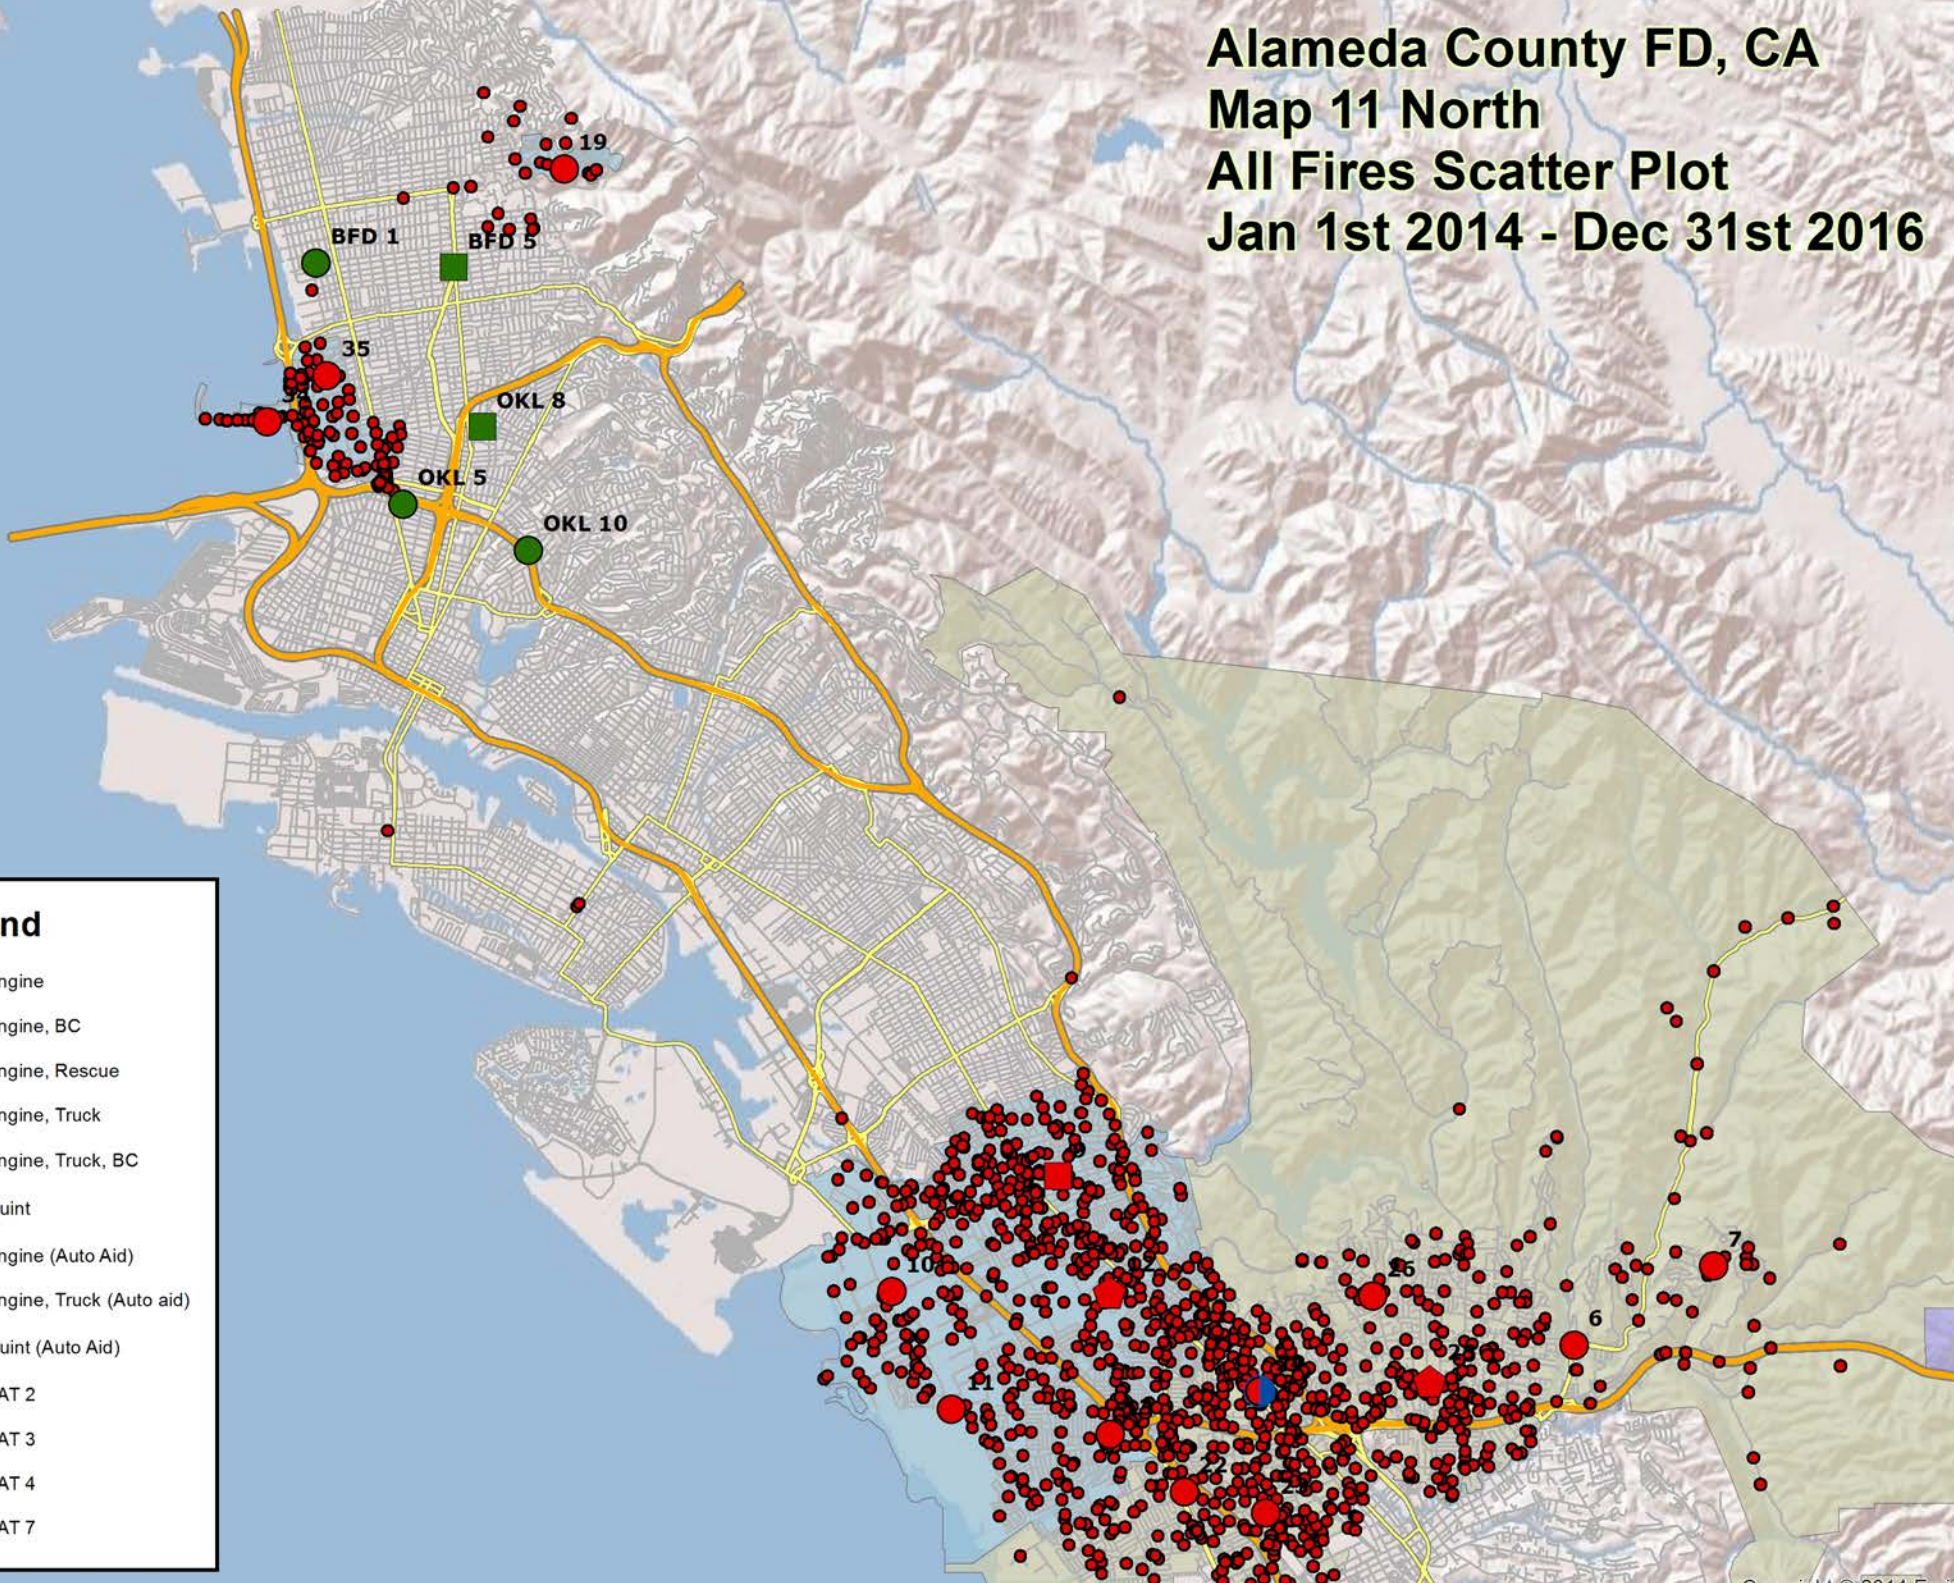

Alameda County FD, CA Map 11 North All Fires Scatter Plot Jan 1st 2014 - Dec 31st 2016

Legend

- Engine
- ▲ Engine, BC
- Engine, Rescue
- Engine, Truck
- Engine, Truck, BC
- Quint
- Engine (Auto Aid)
- Engine, Truck (Auto aid)
- Quint (Auto Aid)
- BAT 2
- BAT 3
- BAT 4
- BAT 7