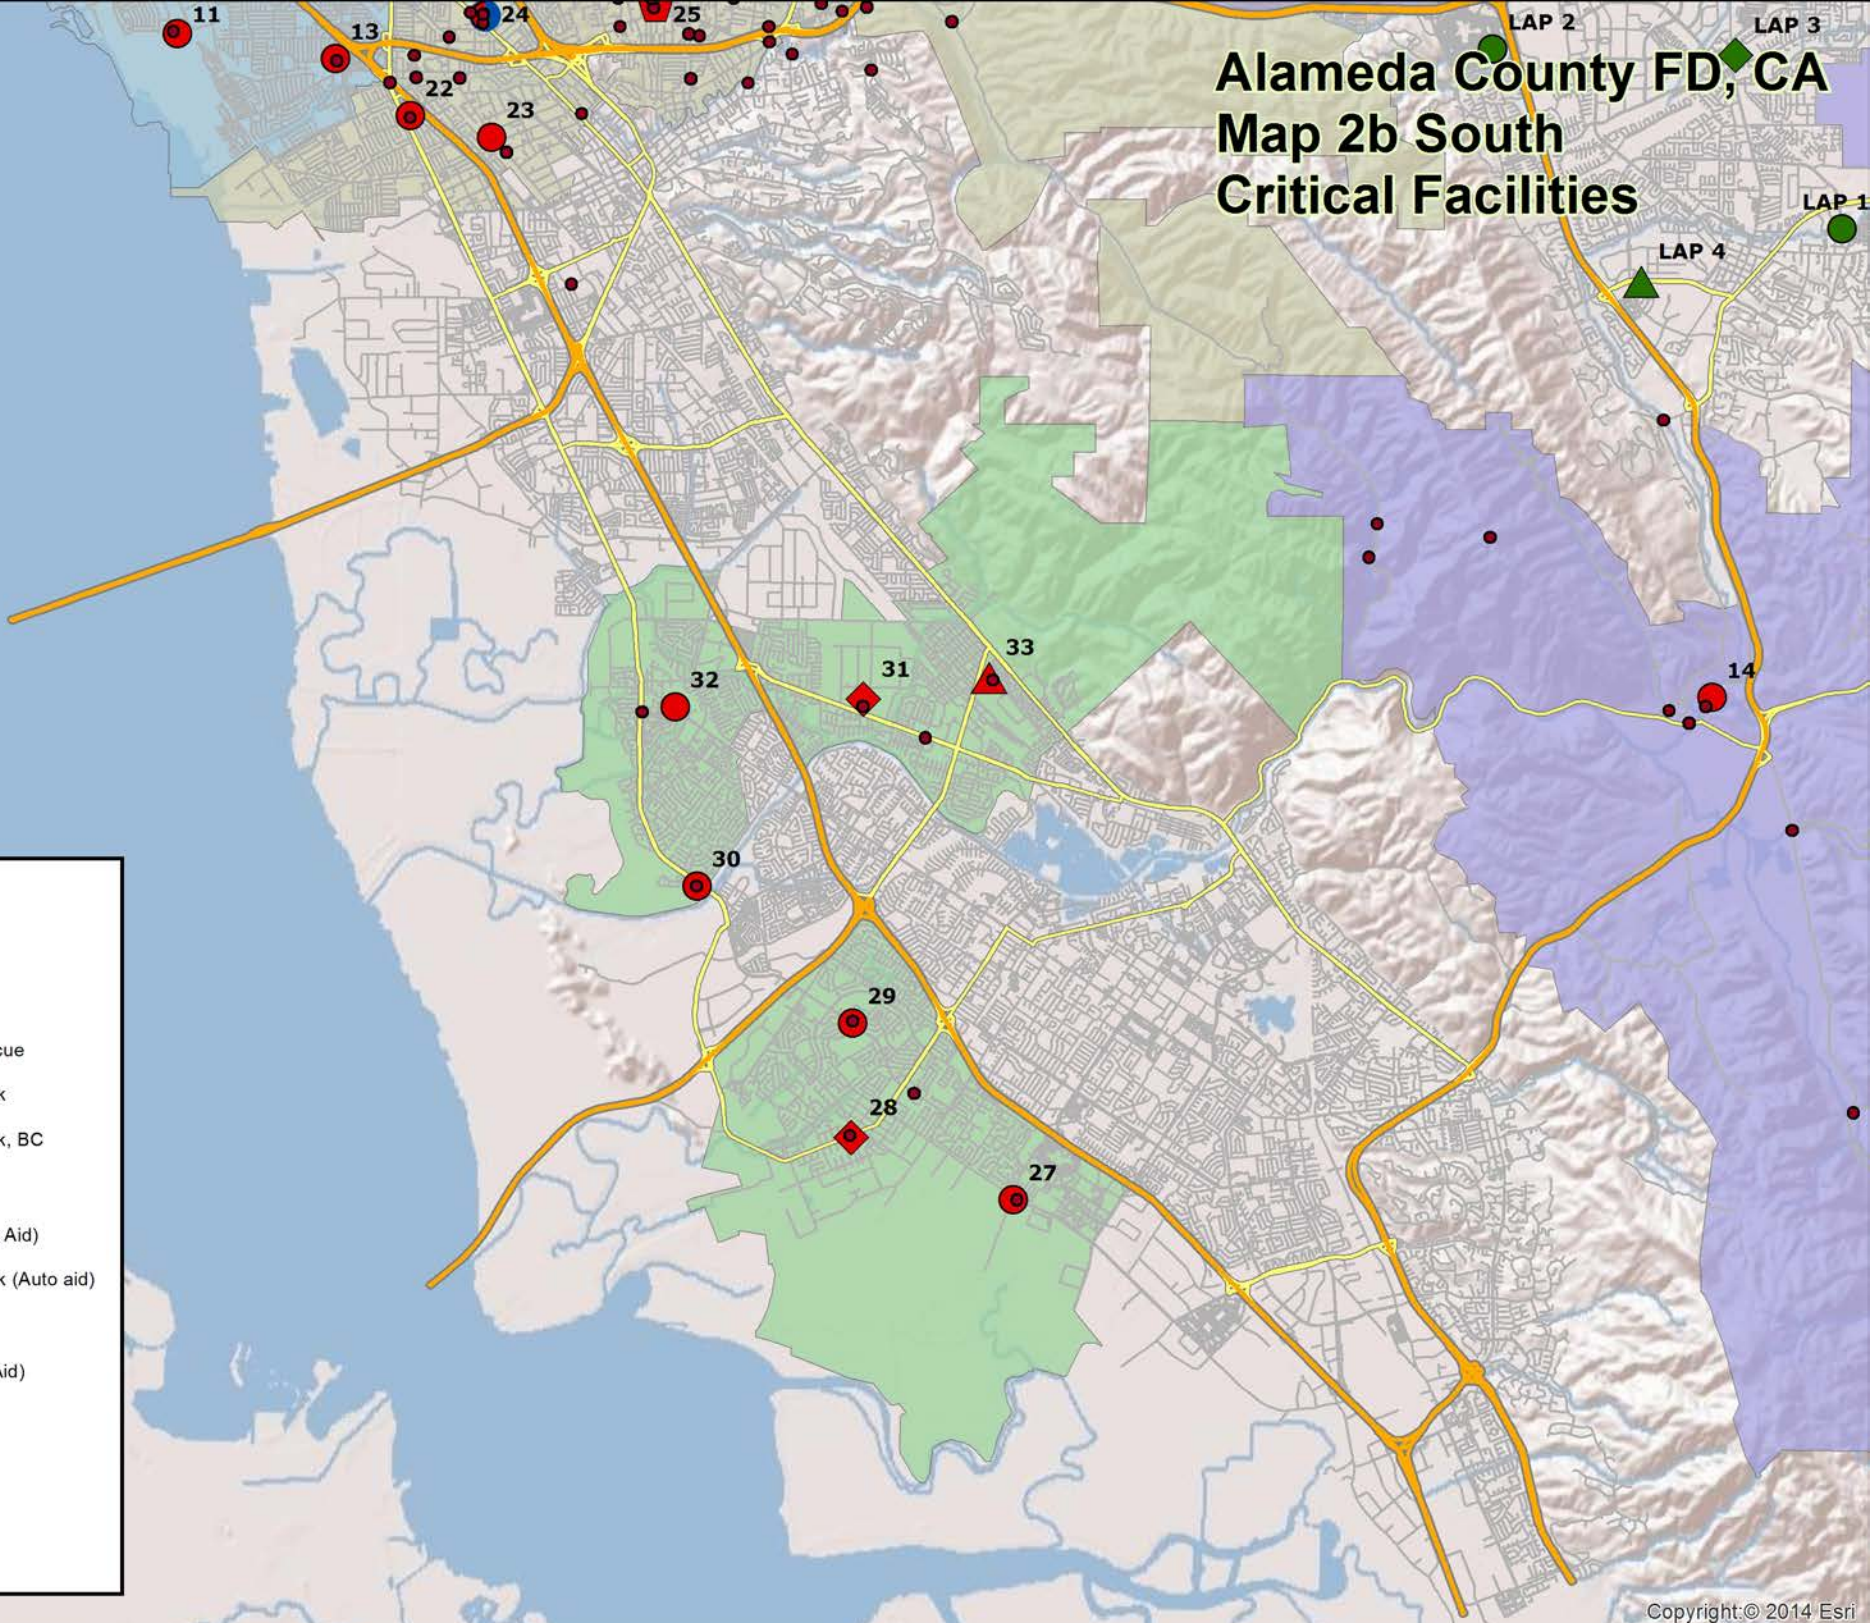

Alameda County FD, CA Map 2b North Critical Facilities

Legend

- Engine
- ▲ Engine, BC
- Engine, Rescue
- Engine, Truck
- ◆ Engine, Truck, BC
- ◆ Quint
- Engine (Auto Aid)
- Engine, Truck (Auto aid)
- ▲ E, BC (MA)
- ◆ Quint (Auto Aid)
- BAT 2
- BAT 3
- BAT 4
- BAT 7

Alameda County FD, CA Map 2b South Critical Facilities

Legend

- Engine
- ▲ Engine, BC
- Engine, Rescue
- Engine, Truck
- ◆ Engine, Truck, BC
- ◆ Quint
- Engine (Auto Aid)
- Engine, Truck (Auto aid)
- ▲ E, BC (MA)
- ◆ Quint (Auto Aid)
- BAT 2
- BAT 3
- BAT 4
- BAT 7