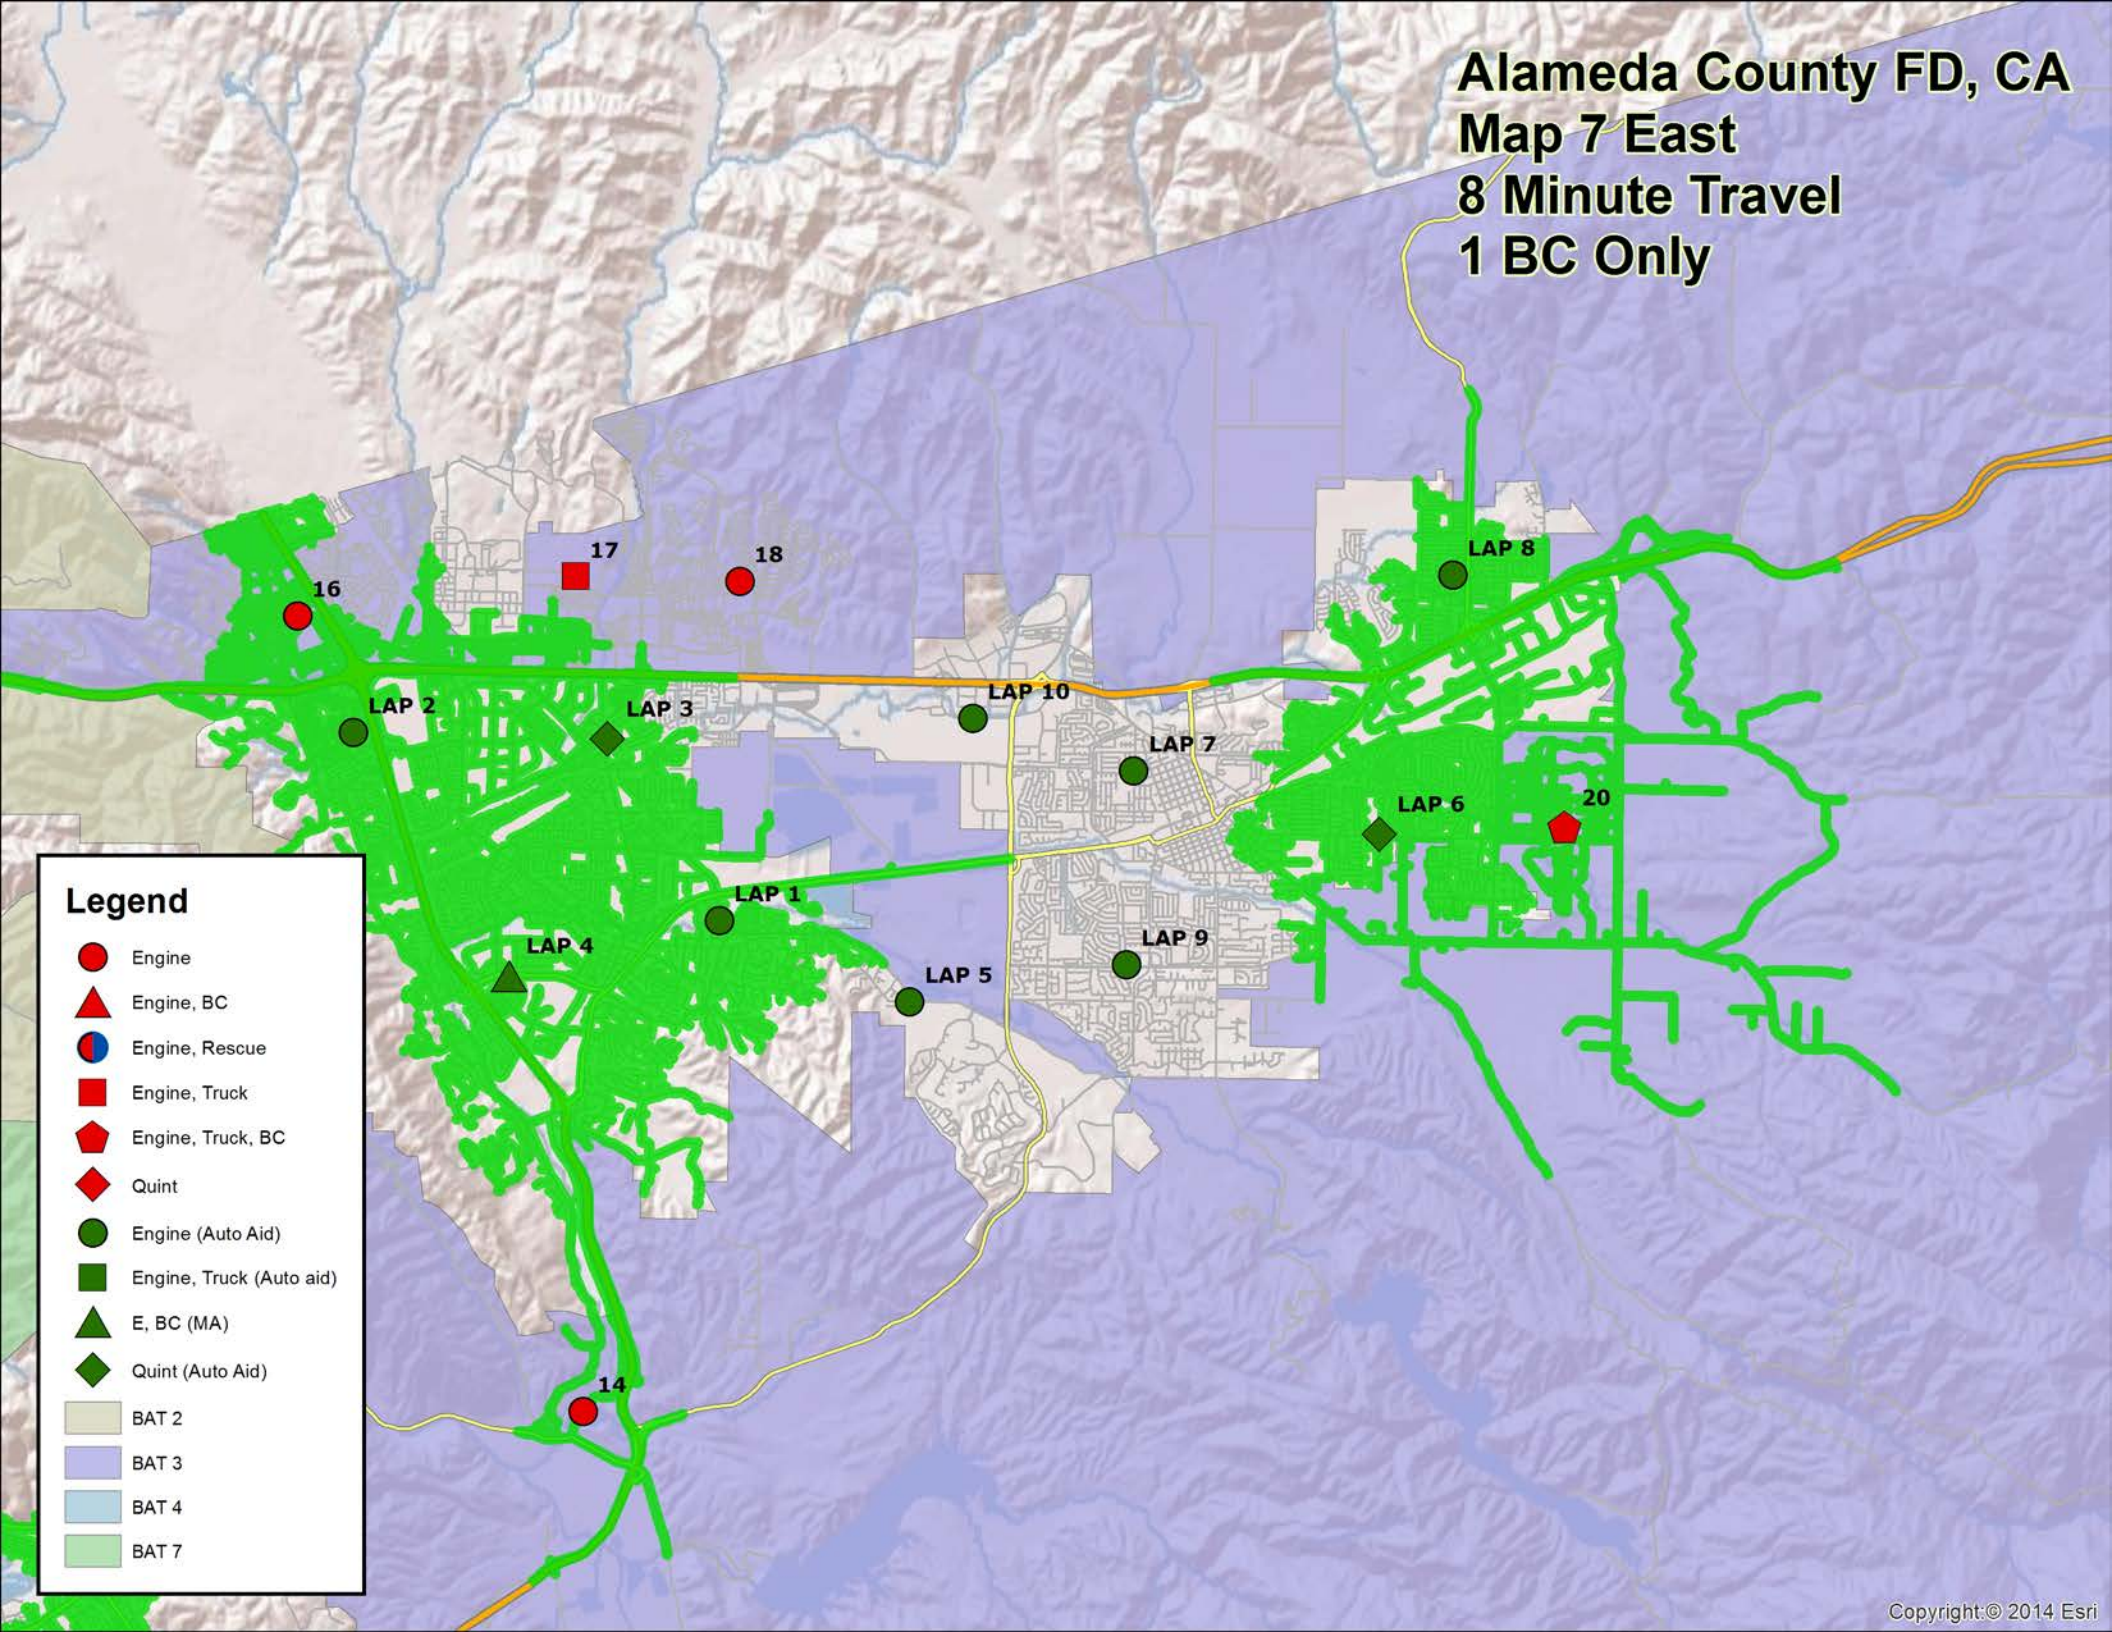

Alameda County FD, CA Map 7 East 8 Minute Travel 1 BC Only

Legend

- Engine
- ▲ Engine, BC
- Engine, Rescue
- Engine, Truck
- Engine, Truck, BC
- Quint
- Engine (Auto Aid)
- Engine, Truck (Auto aid)
- ▲ E, BC (MA)
- Quint (Auto Aid)
- BAT 2
- BAT 3
- BAT 4
- BAT 7