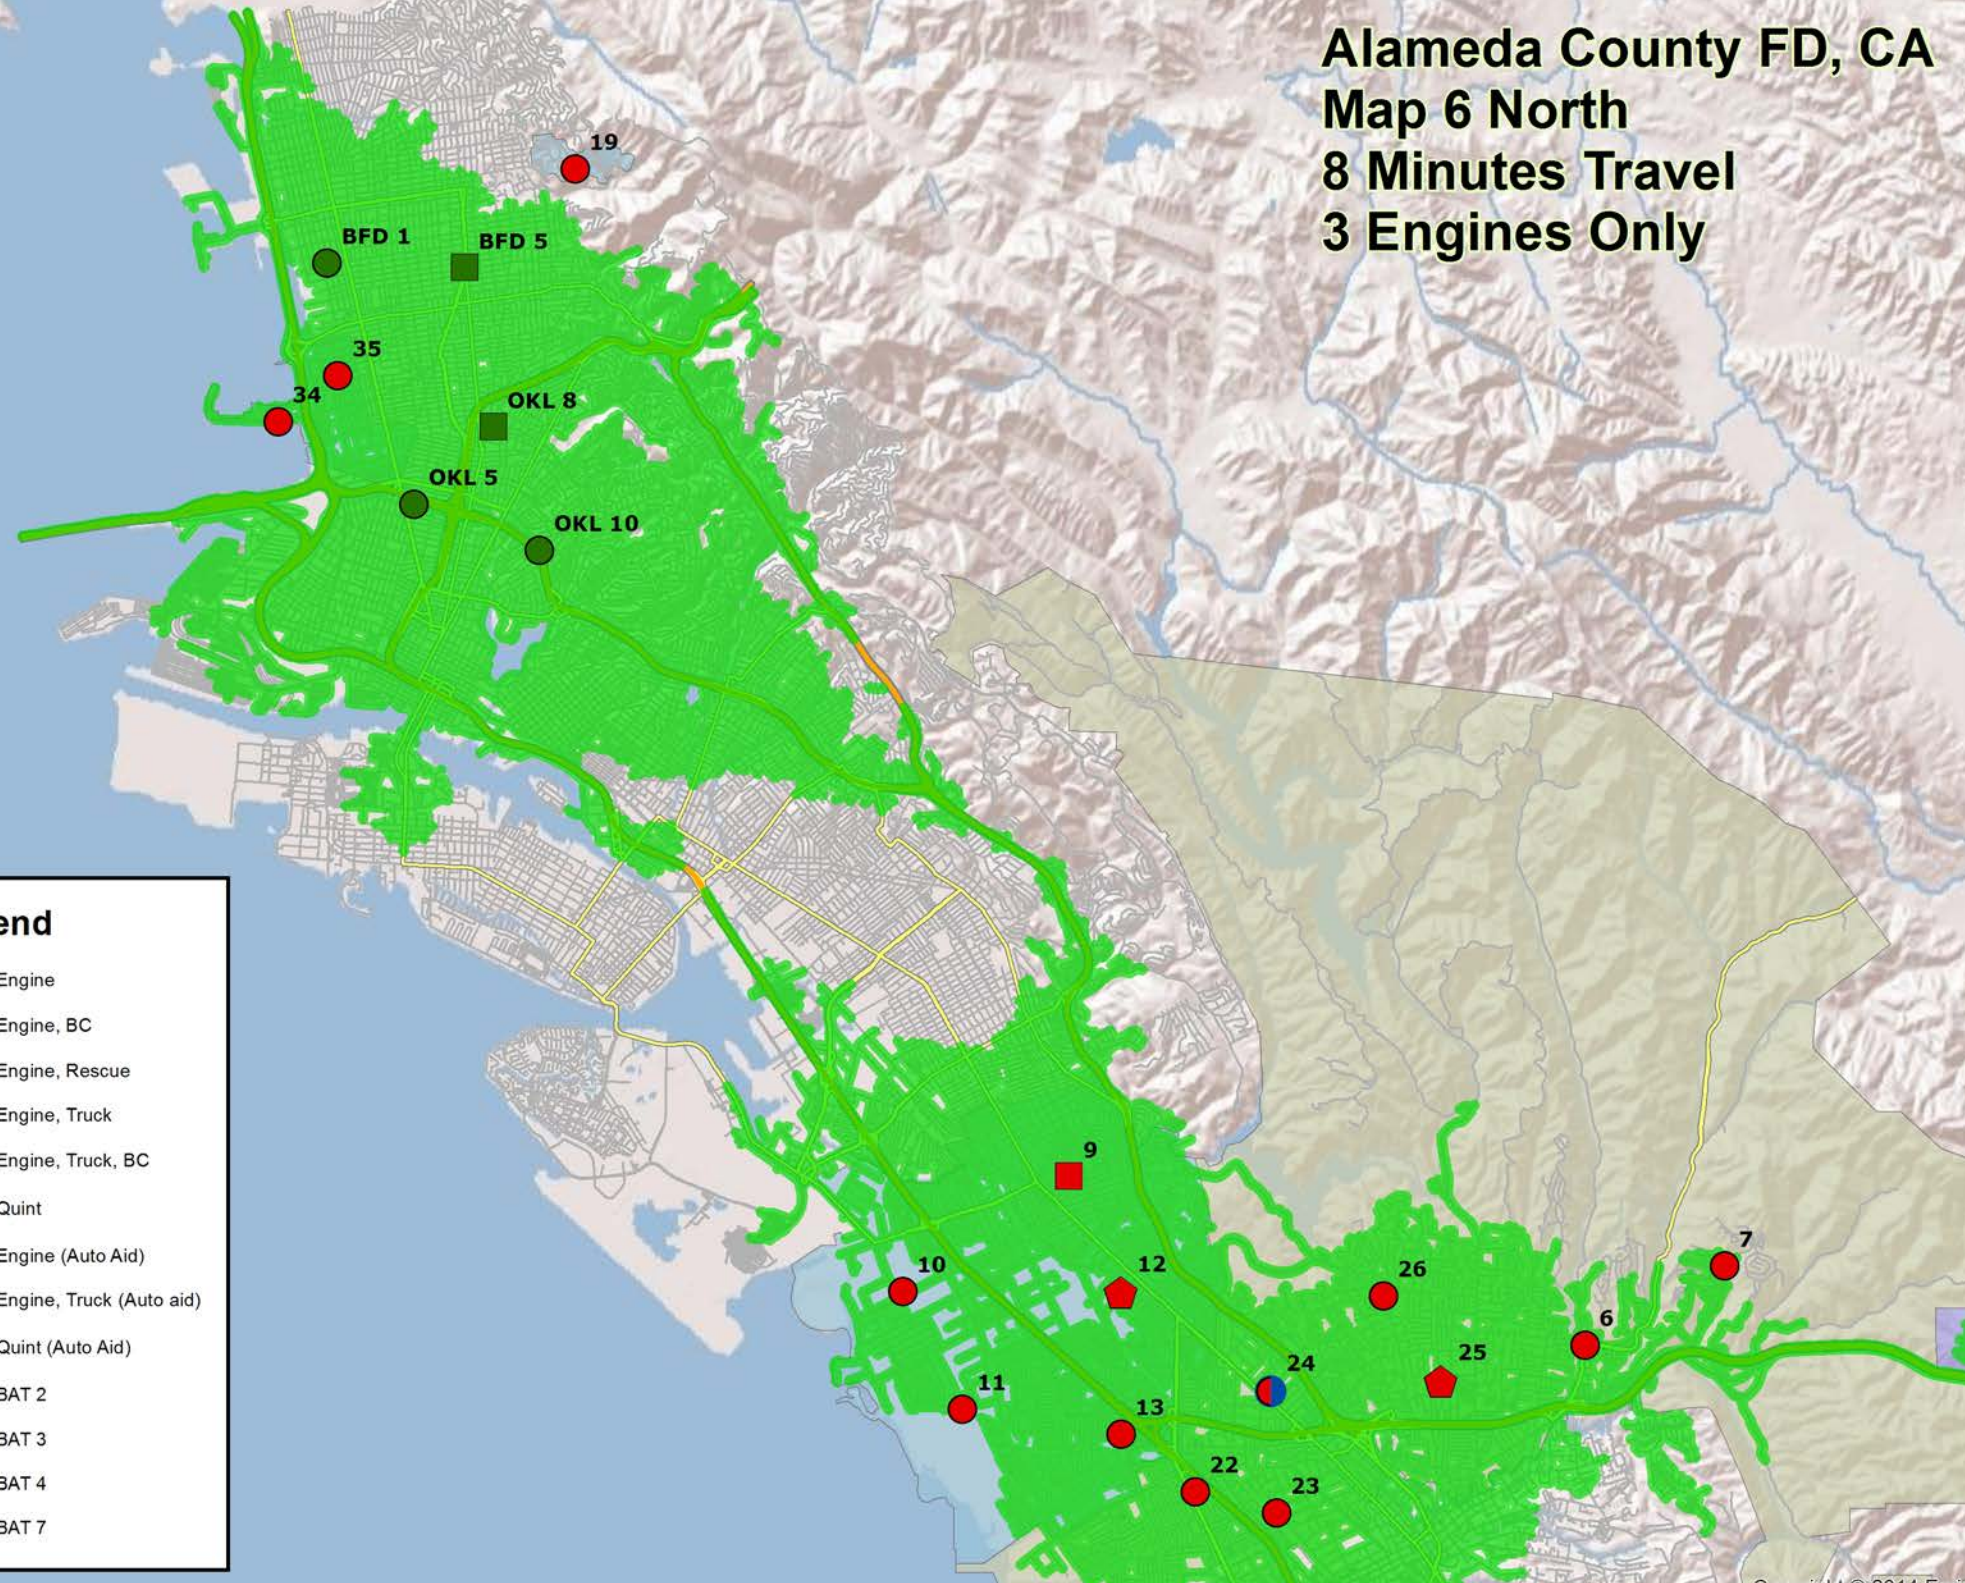

Alameda County FD, CA Map 6 North 8 Minutes Travel 3 Engines Only

Legend

- Engine
- ▲ Engine, BC
- Engine, Rescue
- Engine, Truck
- Engine, Truck, BC
- Quint
- Engine (Auto Aid)
- Engine, Truck (Auto aid)
- Quint (Auto Aid)
- BAT 2
- BAT 3
- BAT 4
- BAT 7