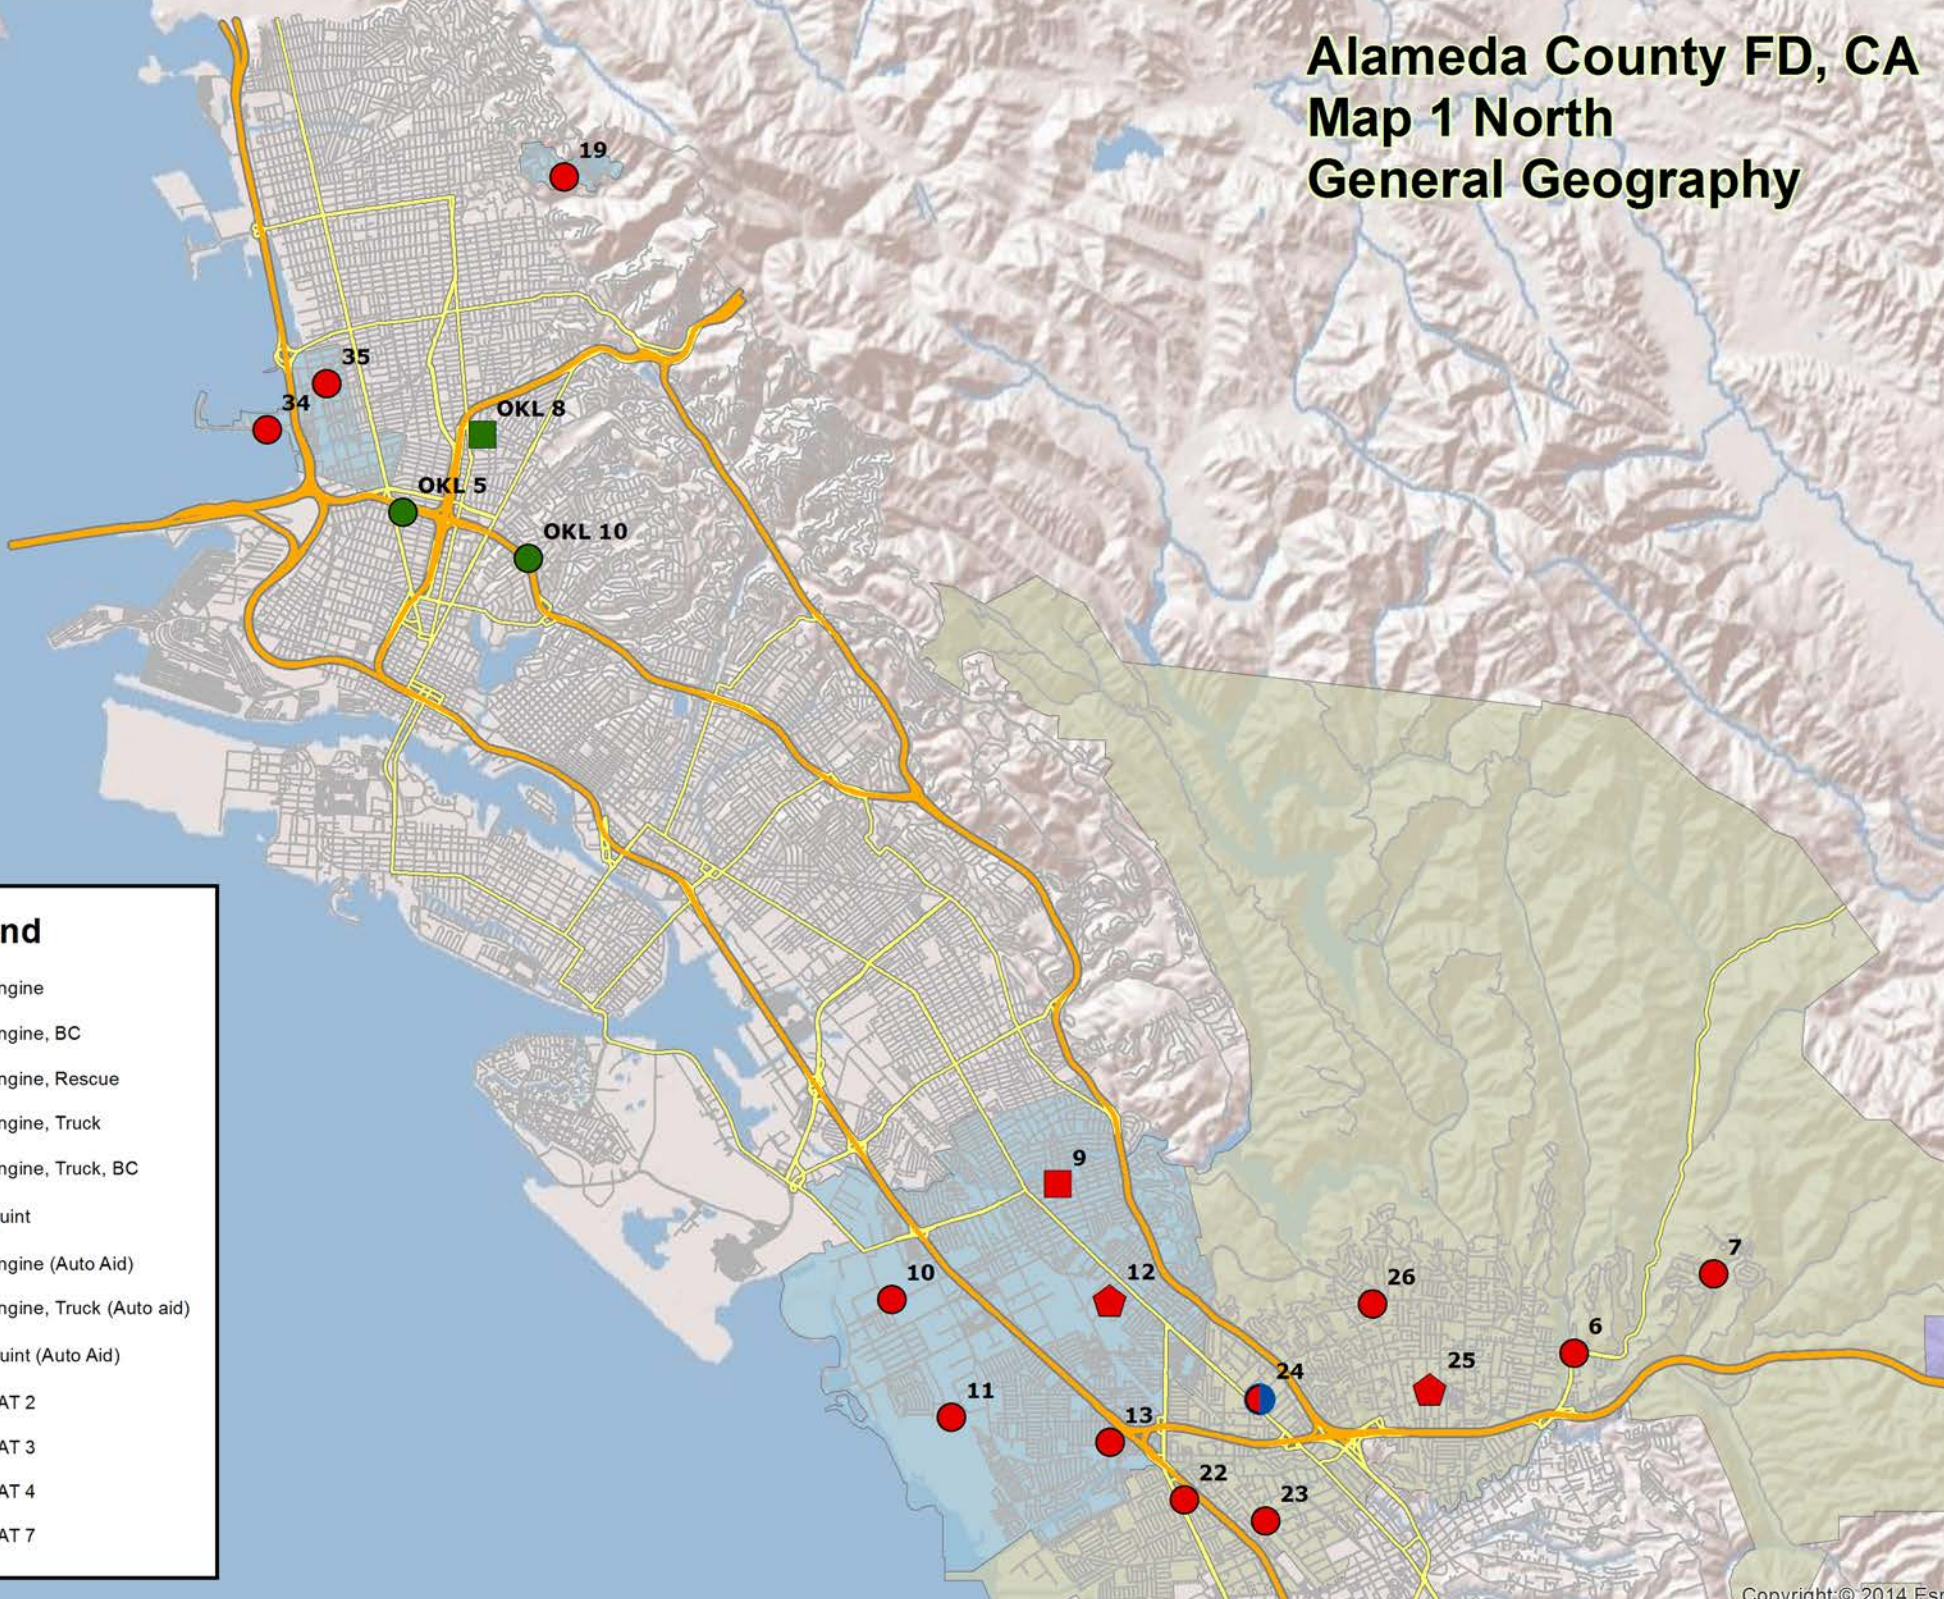

Alameda County FD, CA Map 1 North General Geography

Legend

- Engine
- ▲ Engine, BC
- Engine, Rescue
- Engine, Truck
- ◆ Engine, Truck, BC
- ◆ Quint
- Engine (Auto Aid)
- Engine, Truck (Auto aid)
- ◆ Quint (Auto Aid)
- BAT 2
- BAT 3
- BAT 4
- BAT 7

Alameda County FD, CA Map 1 South General Geography

Legend

- Engine
- ▲ Engine, BC
- Engine, Rescue
- Engine, Truck
- ◆ Engine, Truck, BC
- ◆ Quint
- Engine (Auto Aid)
- Engine, Truck (Auto aid)
- ◆ Quint (Auto Aid)
- BAT 2
- BAT 3
- BAT 4
- BAT 7