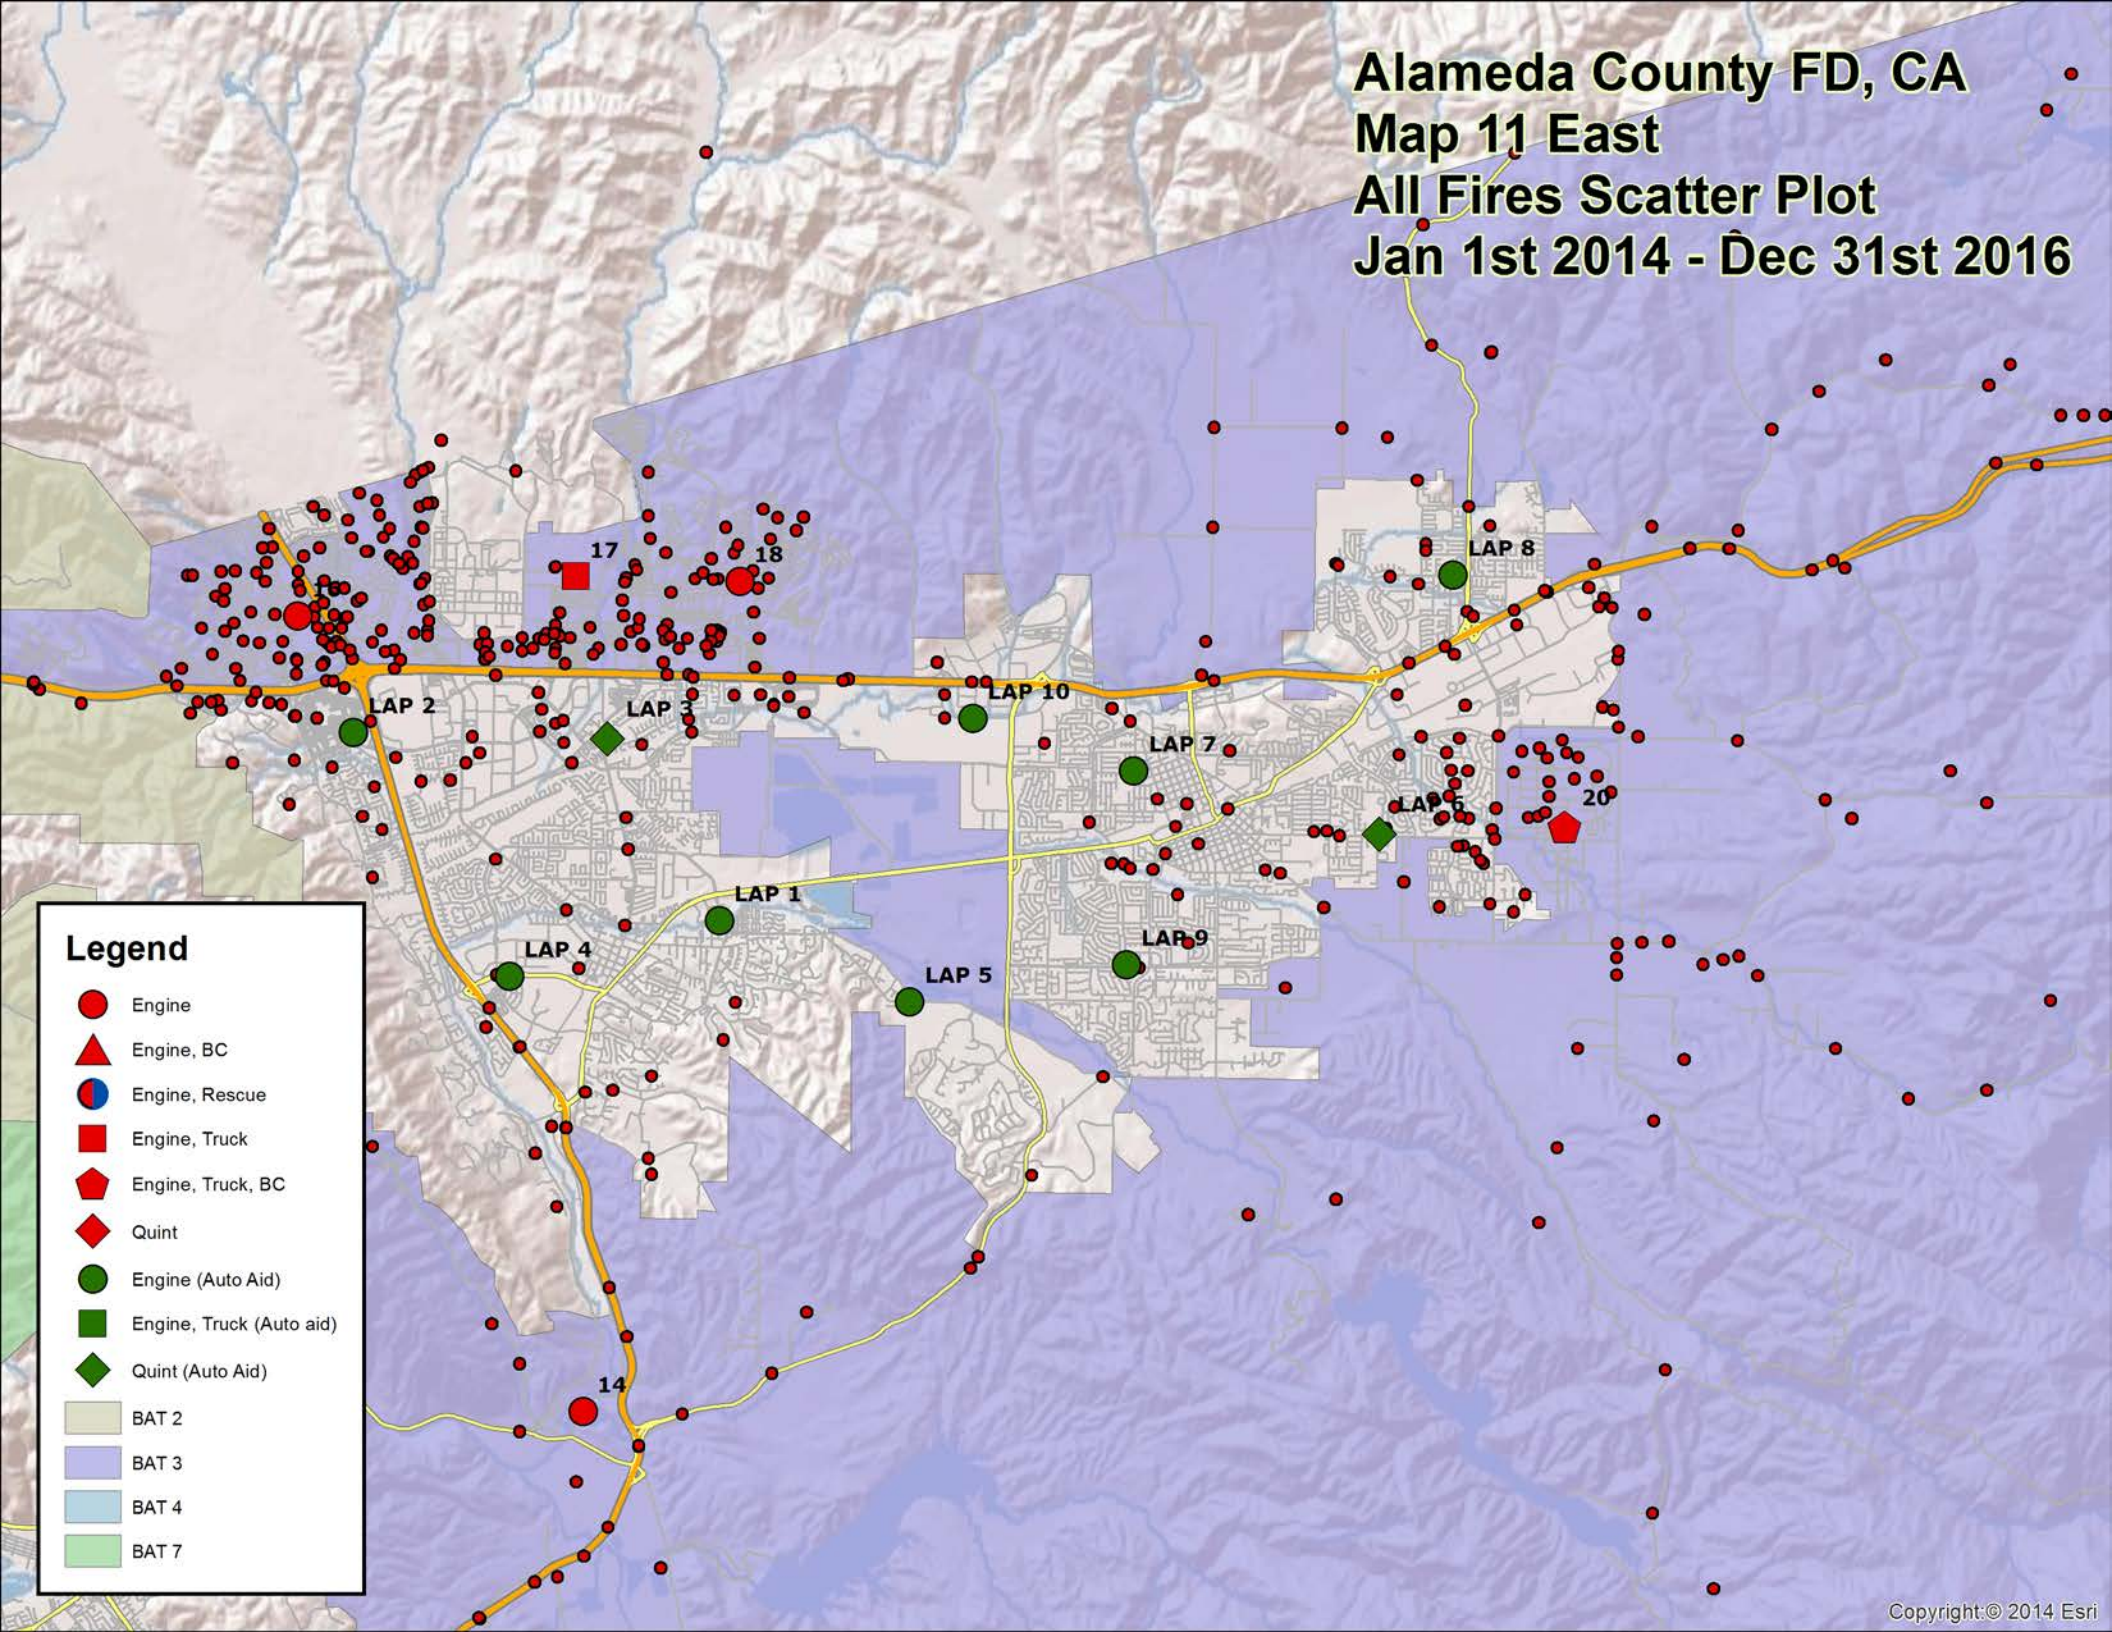

Alameda County FD, CA Map 11 East All Fires Scatter Plot Jan 1st 2014 - Dec 31st 2016

Legend

- Engine
- ▲ Engine, BC
- Engine, Rescue
- Engine, Truck
- Engine, Truck, BC
- Quint
- Engine (Auto Aid)
- Engine, Truck (Auto aid)
- Quint (Auto Aid)
- BAT 2
- BAT 3
- BAT 4
- BAT 7