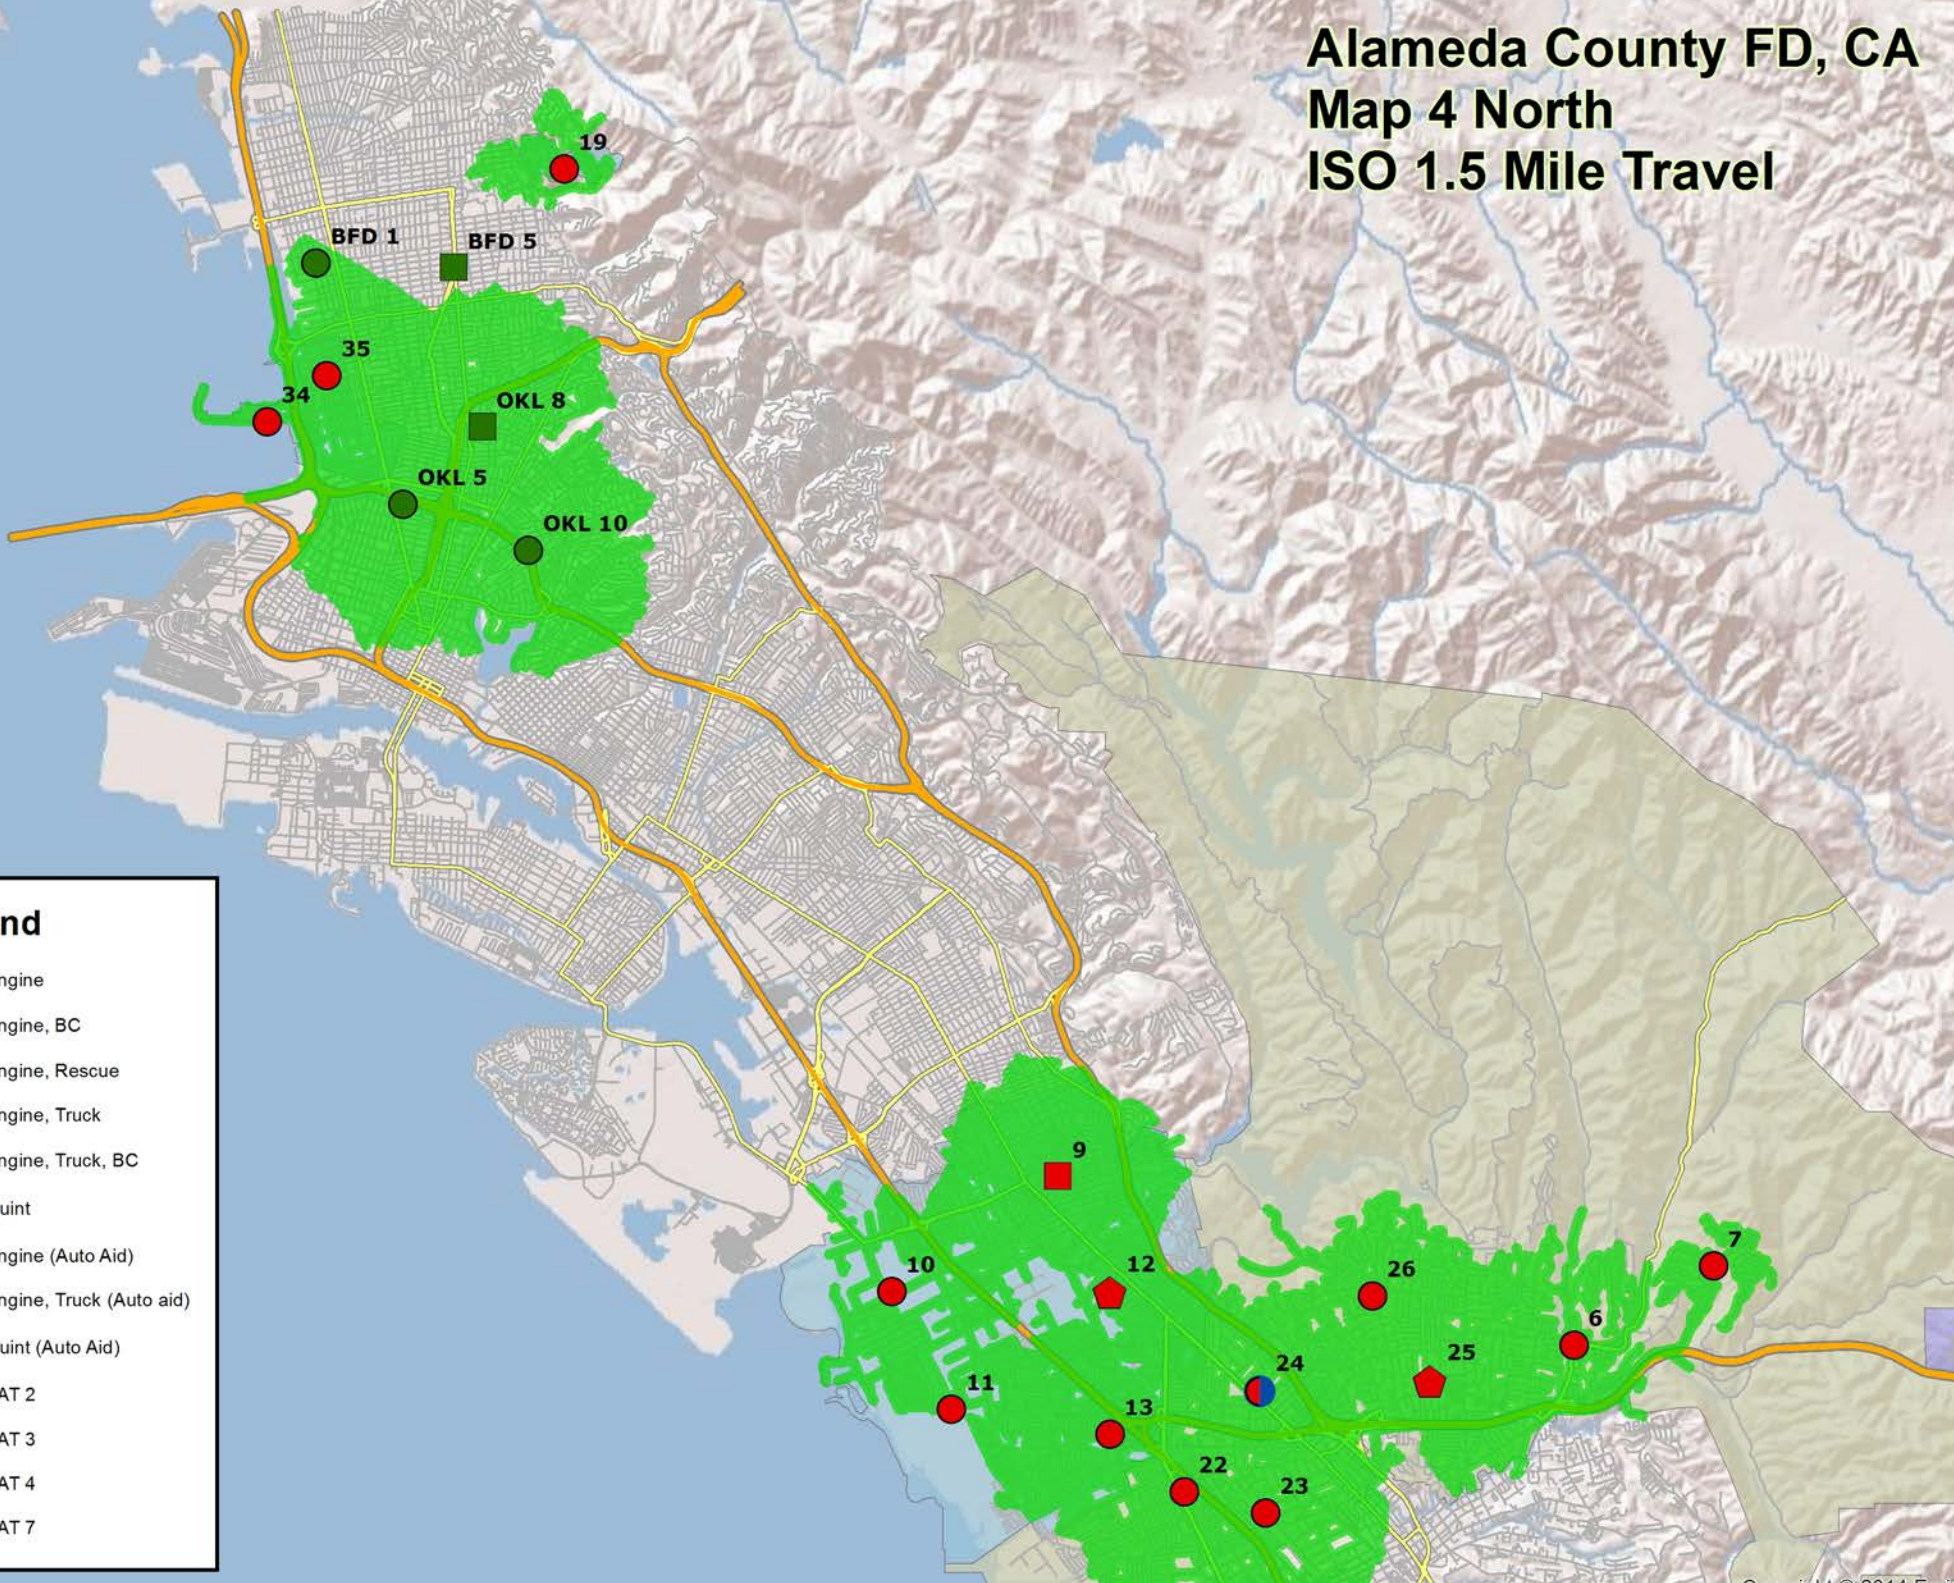

Alameda County FD, CA Map 4 North ISO 1.5 Mile Travel

Legend

- Engine
- ▲ Engine, BC
- Engine, Rescue
- Engine, Truck
- Engine, Truck, BC
- Quint
- Engine (Auto Aid)
- Engine, Truck (Auto aid)
- Quint (Auto Aid)
- BAT 2
- BAT 3
- BAT 4
- BAT 7