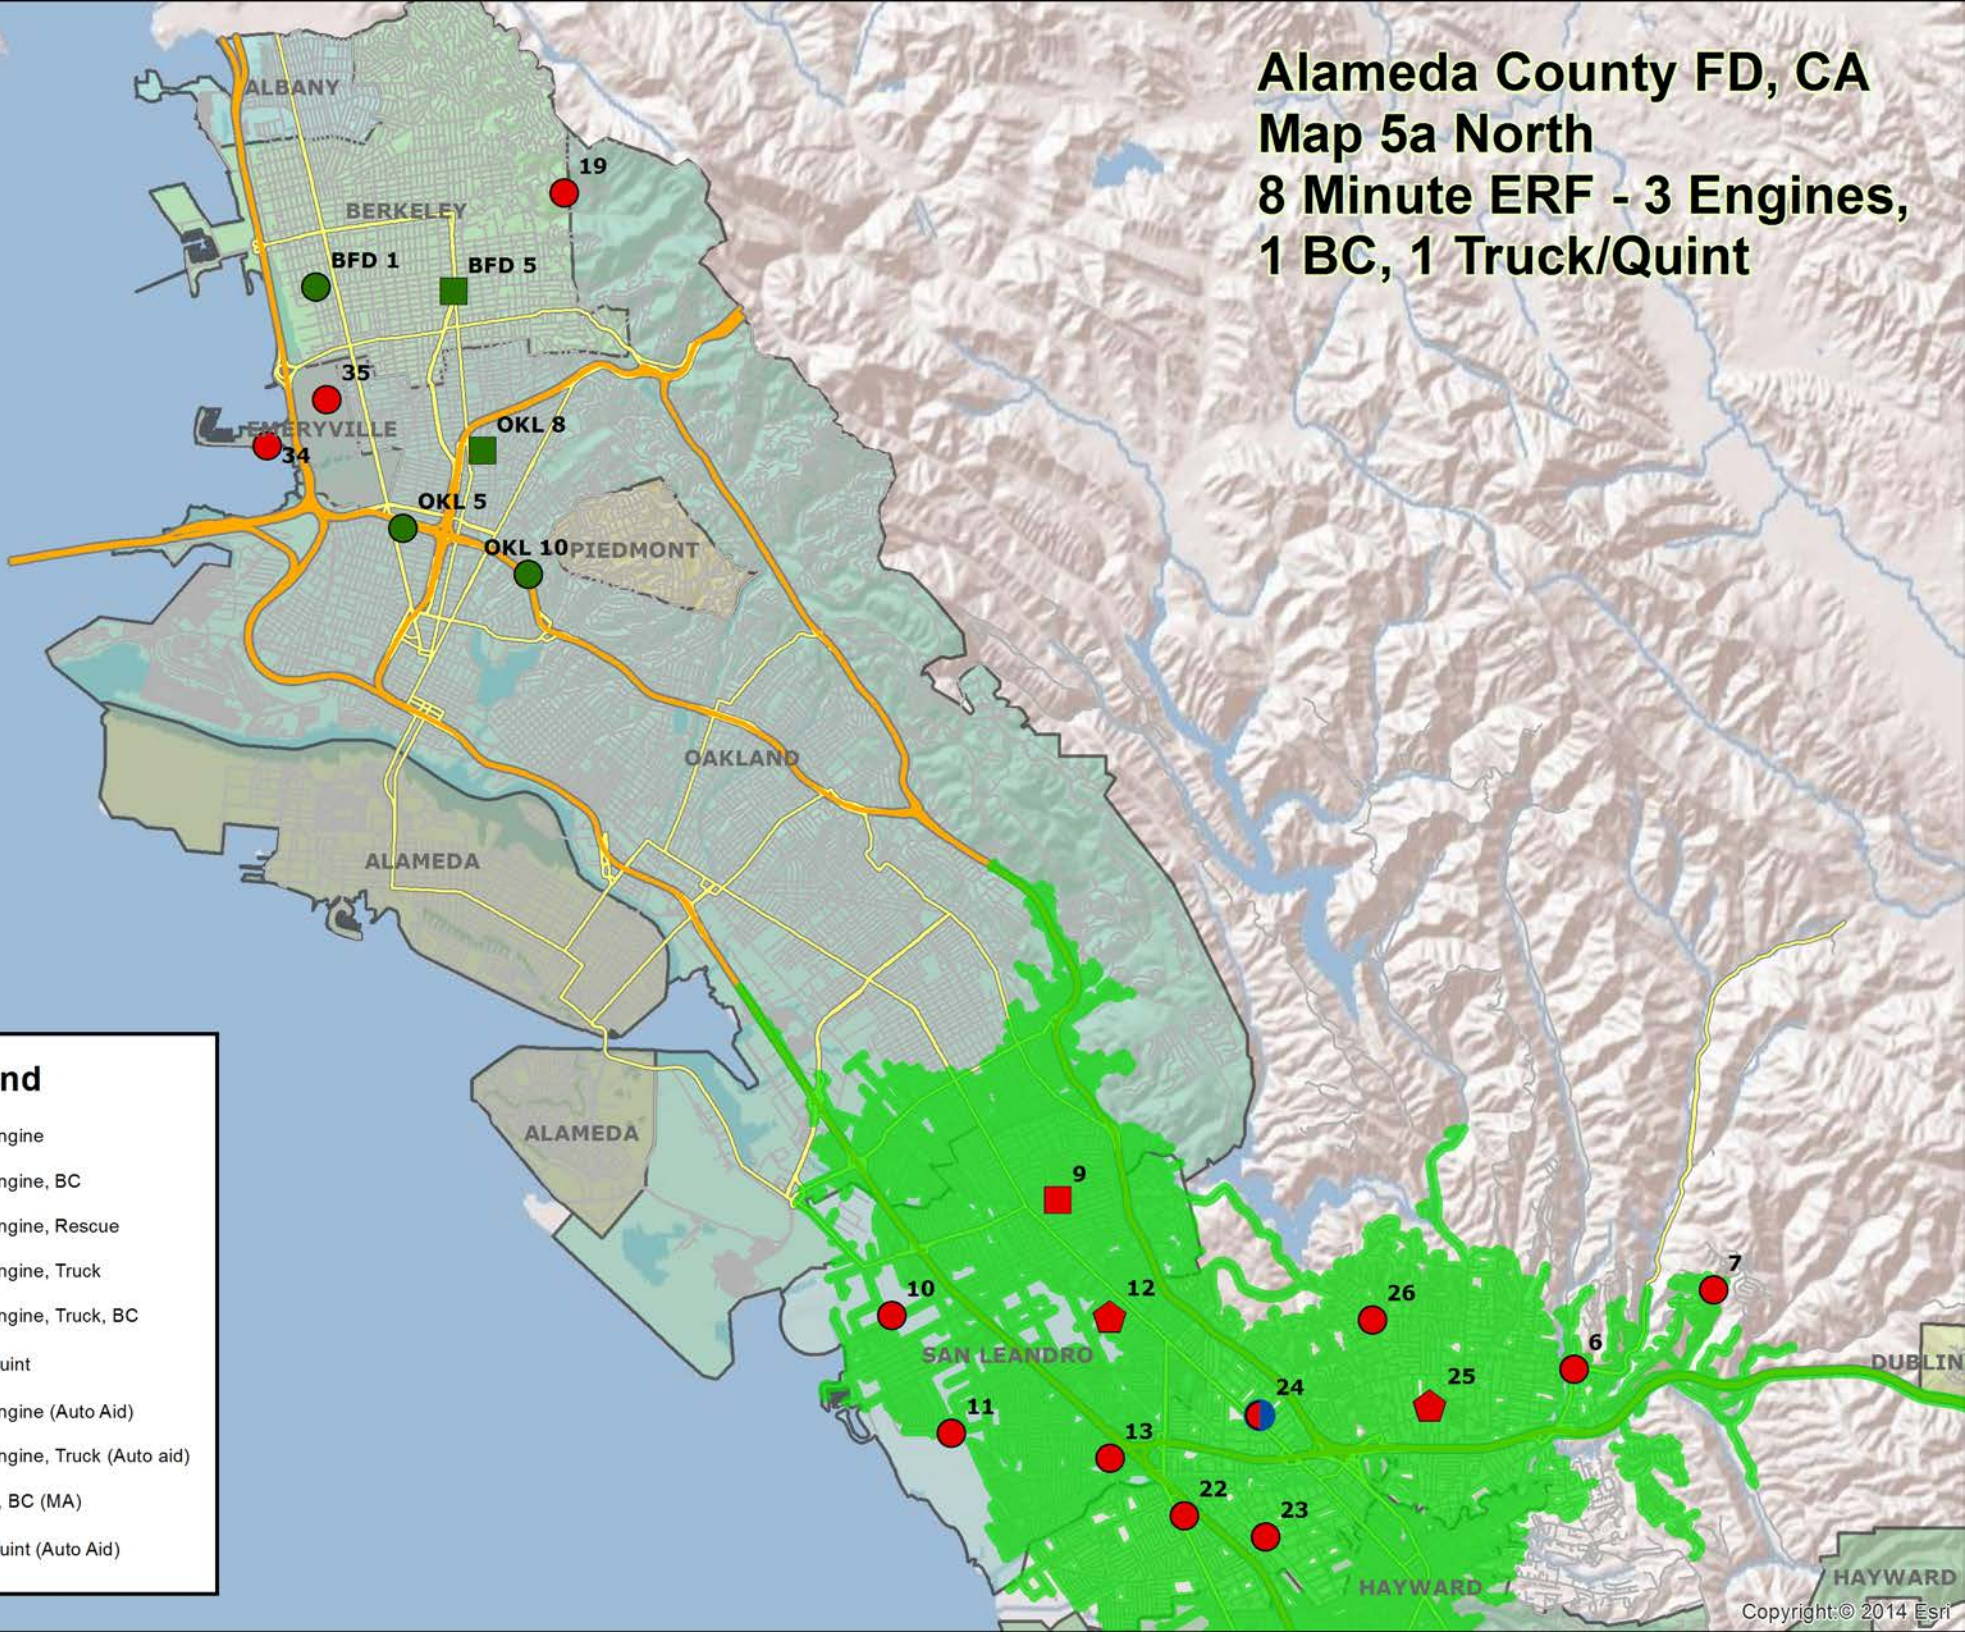

**Alameda County FD, CA
Map 5a-East
8 Minute ERF - 3 Engines,
1 BC, 1 Truck/Quint**

Legend

- Engine
- ▲ Engine, BC
- Engine, Rescue
- Engine, Truck
- ⬠ Engine, Truck, BC
- ◆ Quint
- Engine (Auto Aid)
- Engine, Truck (Auto aid)
- ▲ E, BC (MA)
- ◆ Quint (Auto Aid)

**Alameda County FD, CA
Map 5a North
8 Minute ERF - 3 Engines,
1 BC, 1 Truck/Quint**

Legend

- Engine
- ▲ Engine, BC
- Engine, Rescue
- Engine, Truck
- ⬠ Engine, Truck, BC
- ◆ Quint
- Engine (Auto Aid)
- Engine, Truck (Auto aid)
- ▲ E, BC (MA)
- ◆ Quint (Auto Aid)