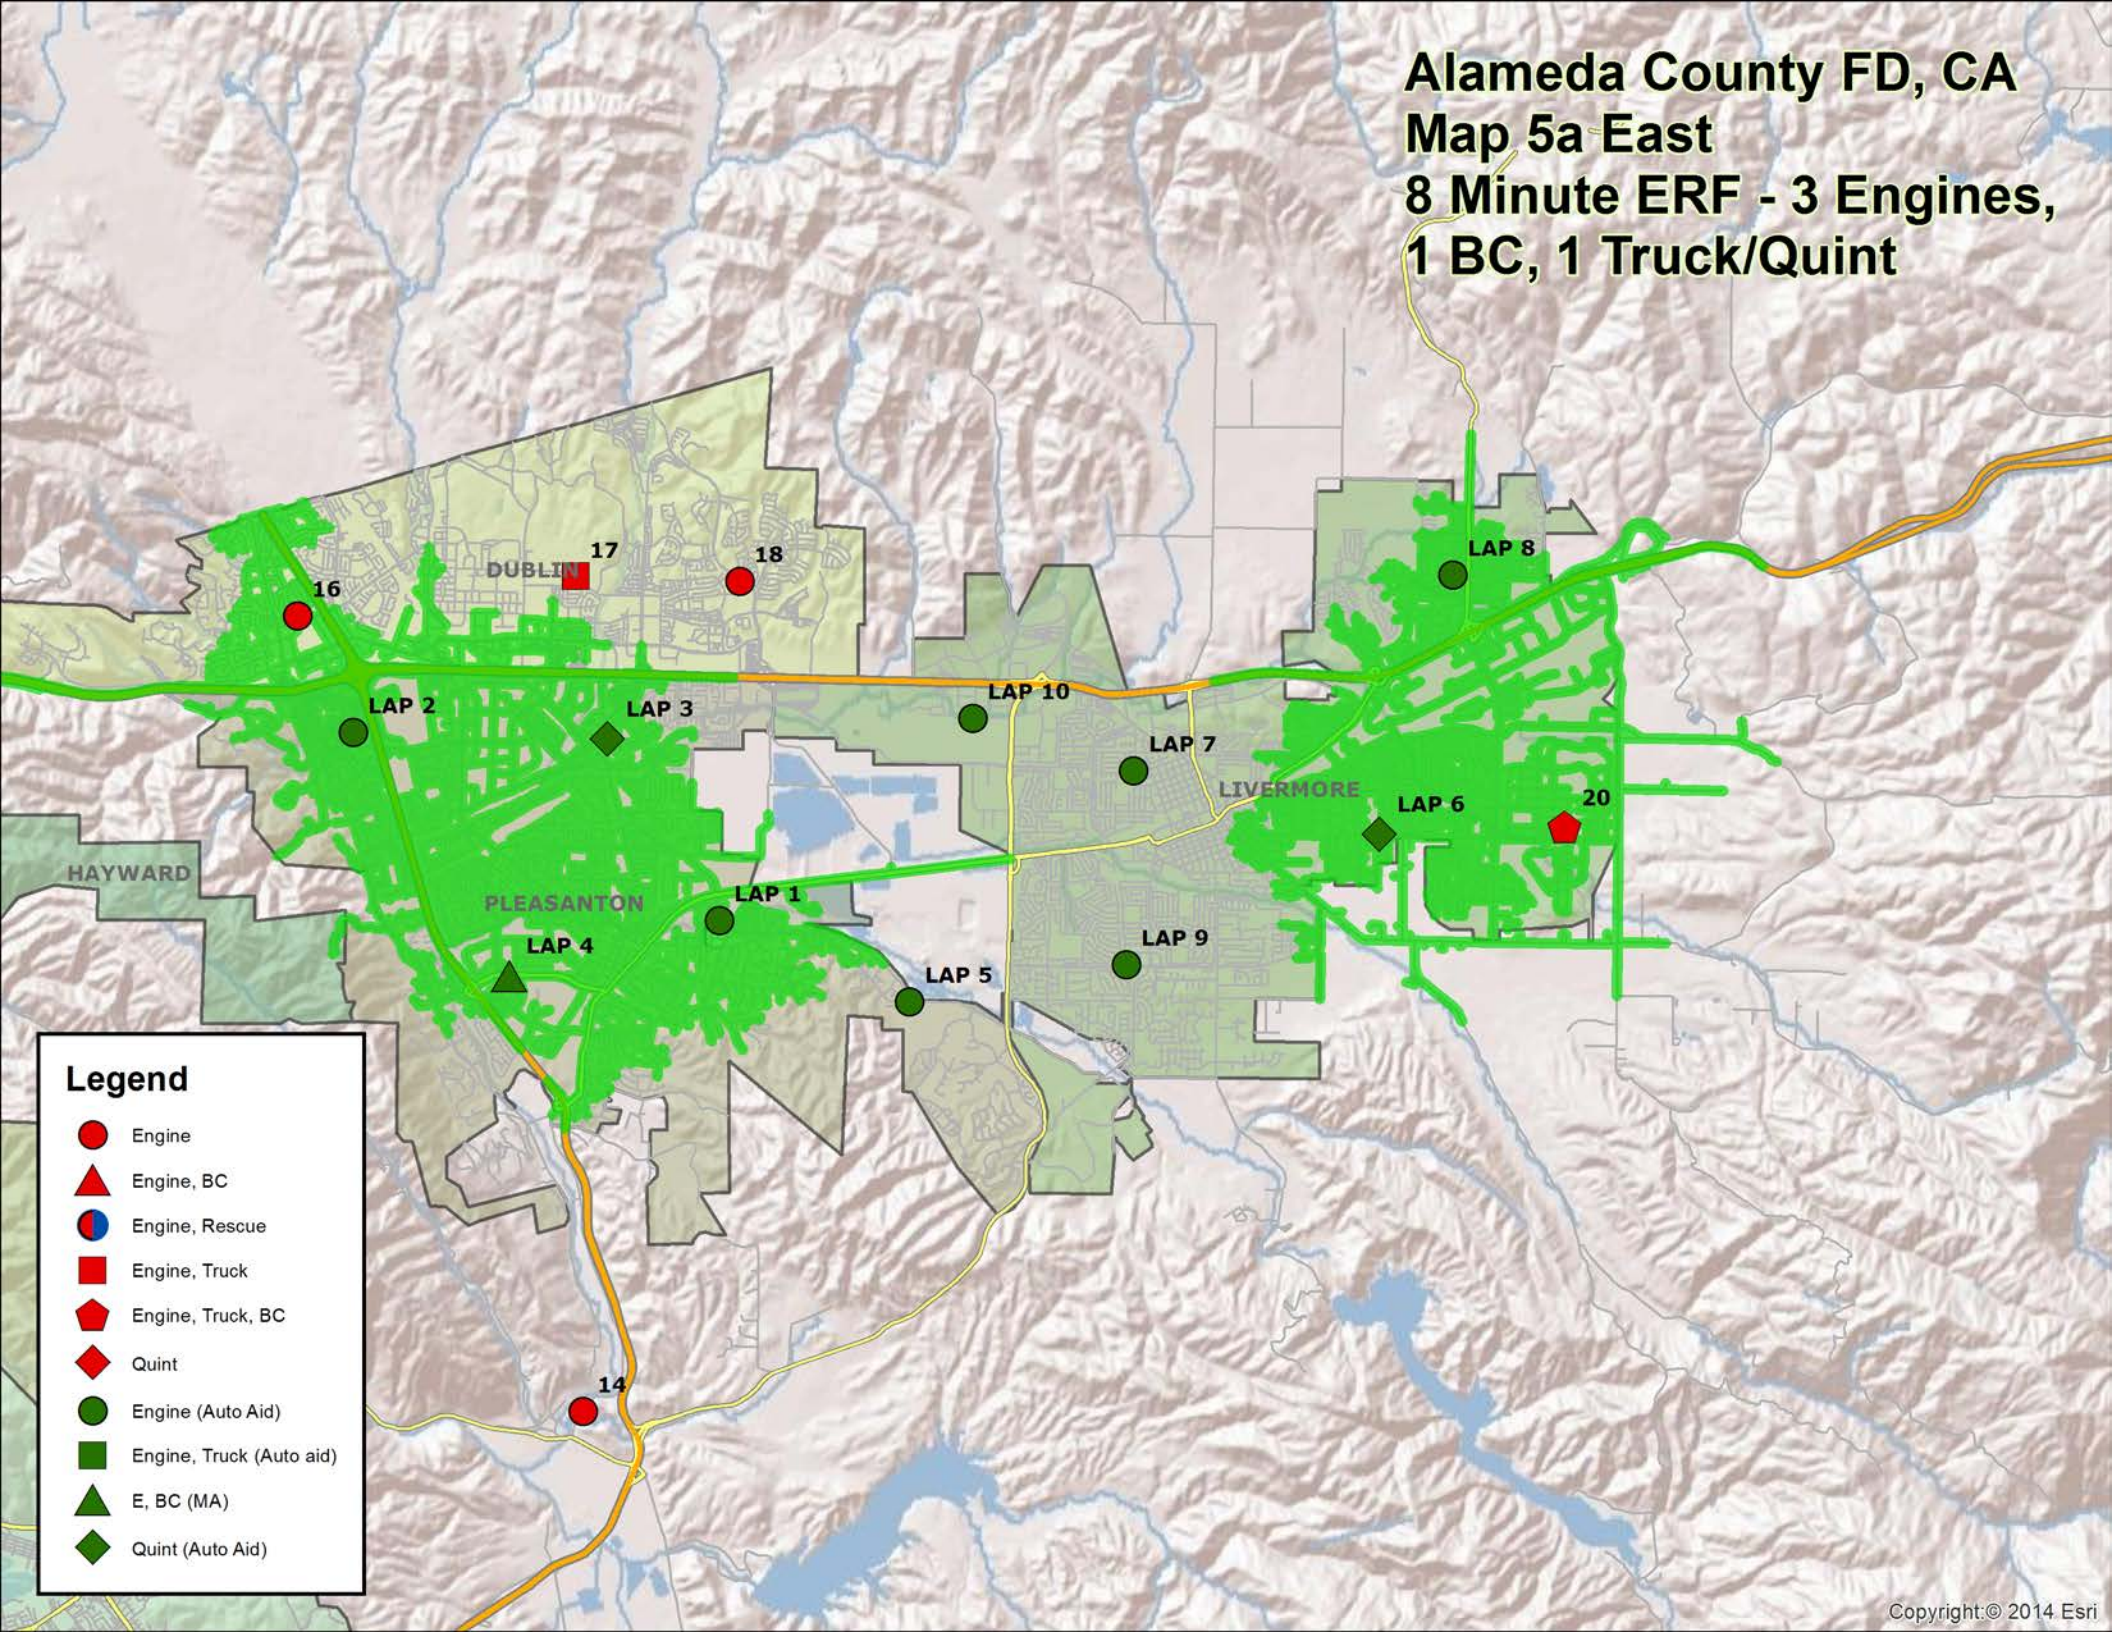

**Alameda County FD, CA
Map 5a-East
8 Minute ERF - 3 Engines,
1 BC, 1 Truck/Quint**

Legend

- Engine
- ▲ Engine, BC
- Engine, Rescue
- Engine, Truck
- ⬠ Engine, Truck, BC
- Quint
- Engine (Auto Aid)
- Engine, Truck (Auto aid)
- ▲ E, BC (MA)
- Quint (Auto Aid)