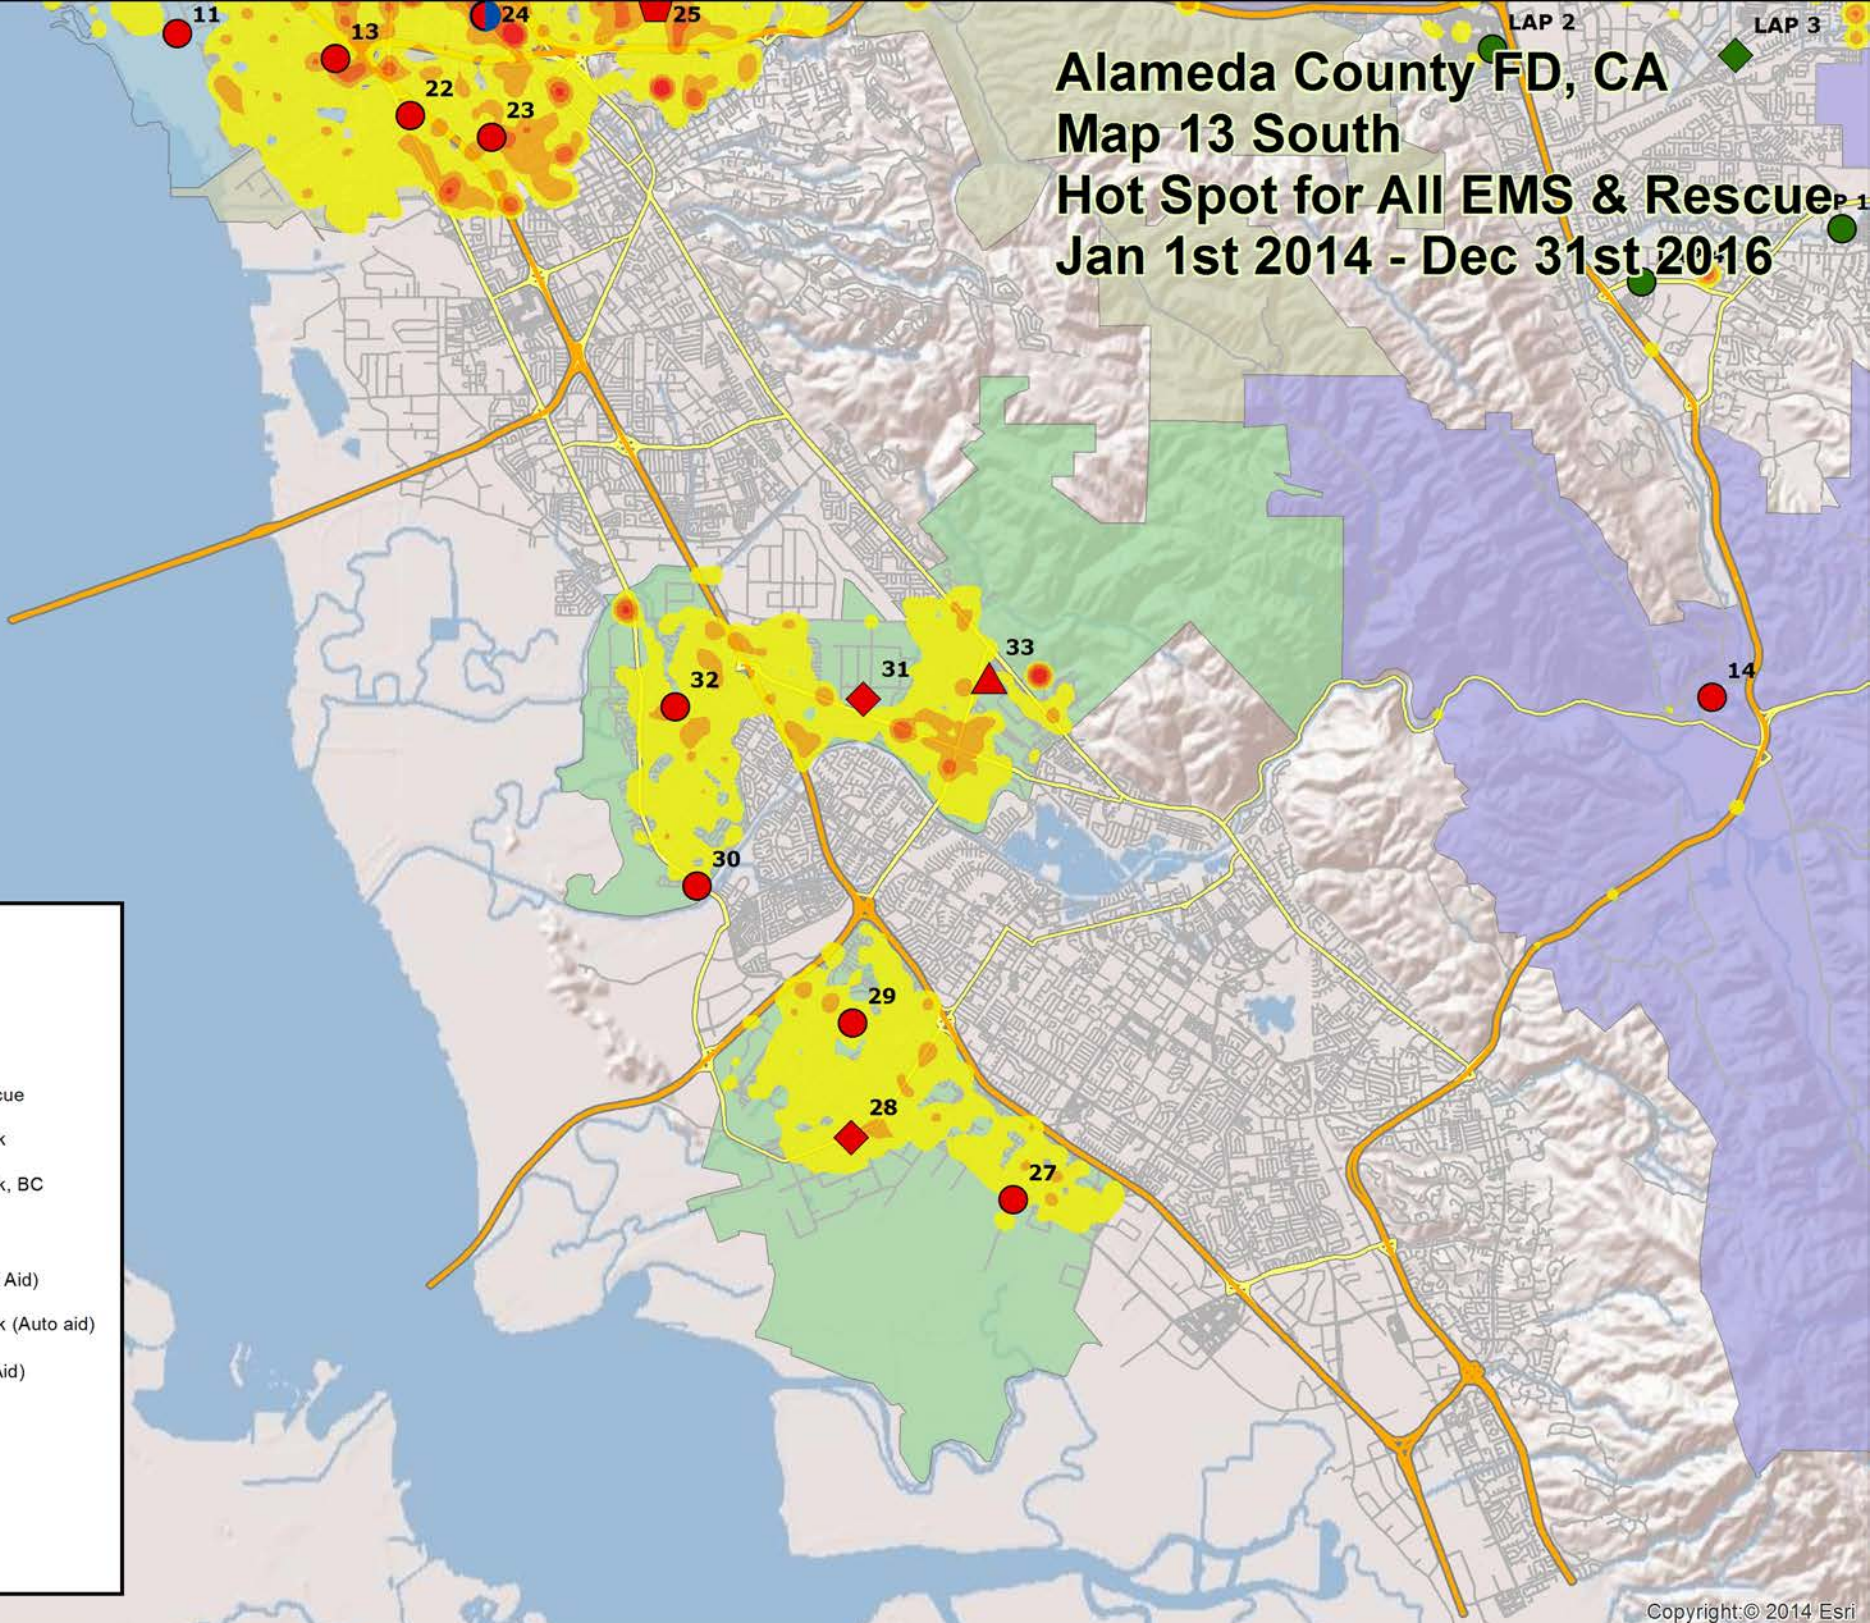

Alameda County FD, CA Map 13 South Hot Spot for All EMS & Rescue Jan 1st 2014 - Dec 31st 2016

Legend

- Engine
- ▲ Engine, BC
- Engine, Rescue
- Engine, Truck
- Engine, Truck, BC
- Quint
- Engine (Auto Aid)
- Engine, Truck (Auto aid)
- Quint (Auto Aid)
- BAT 2
- BAT 3
- BAT 4
- BAT 7