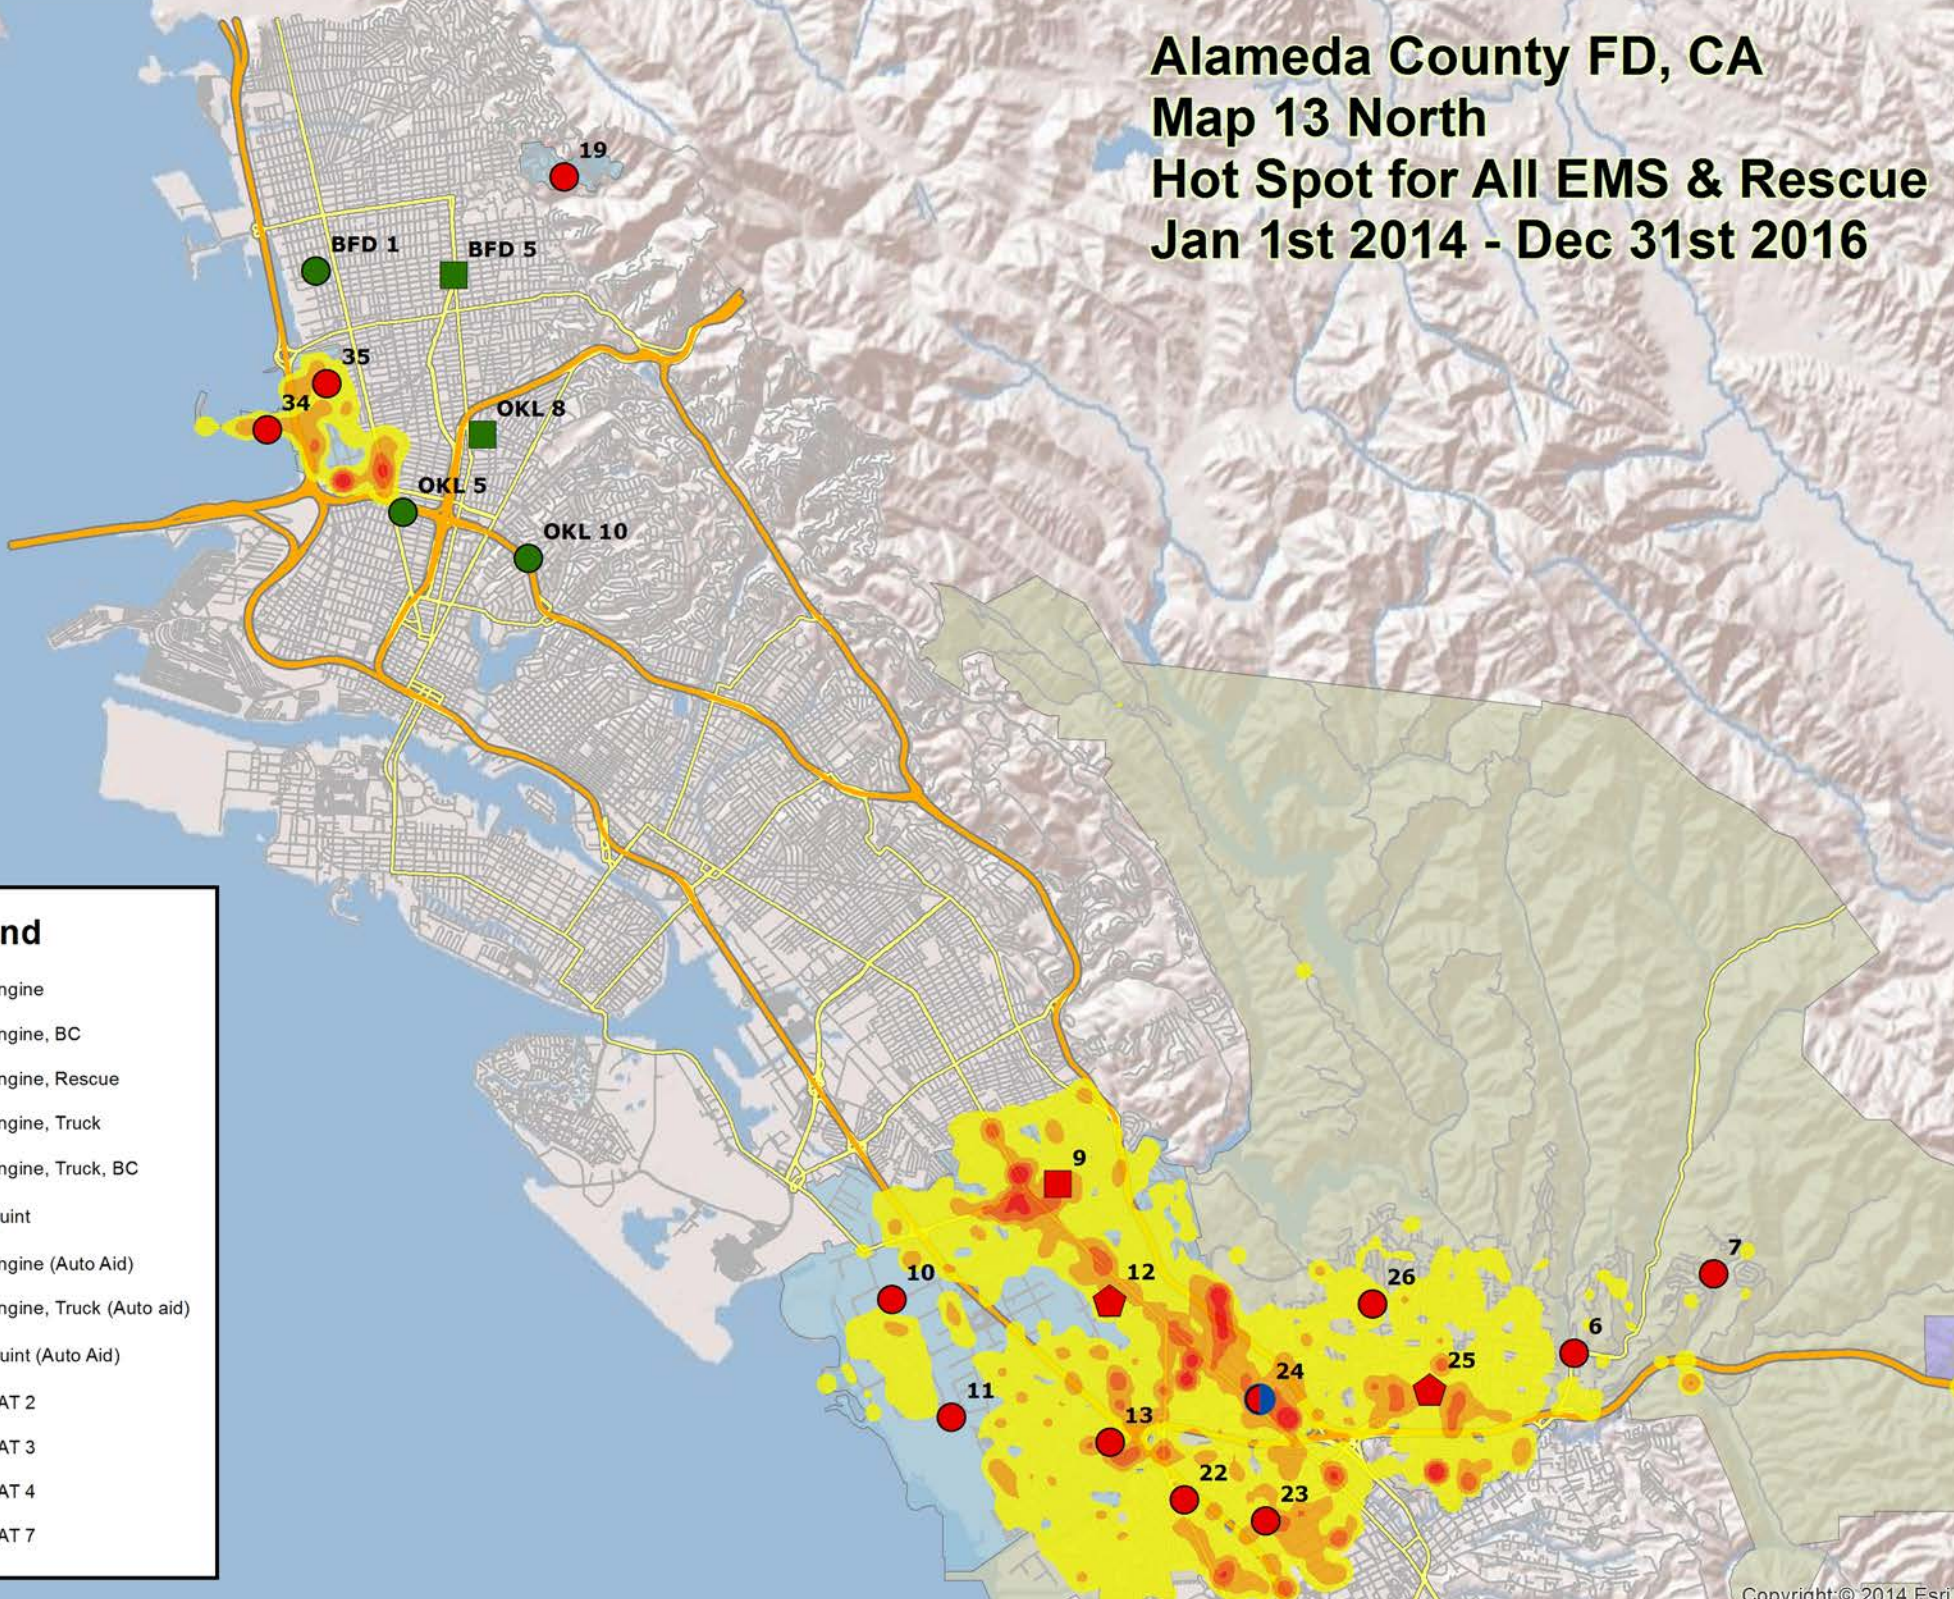

Alameda County FD, CA Map 13 North Hot Spot for All EMS & Rescue Jan 1st 2014 - Dec 31st 2016

Legend

- Engine
- ▲ Engine, BC
- Engine, Rescue
- Engine, Truck
- Engine, Truck, BC
- Quint
- Engine (Auto Aid)
- Engine, Truck (Auto aid)
- Quint (Auto Aid)
- BAT 2
- BAT 3
- BAT 4
- BAT 7