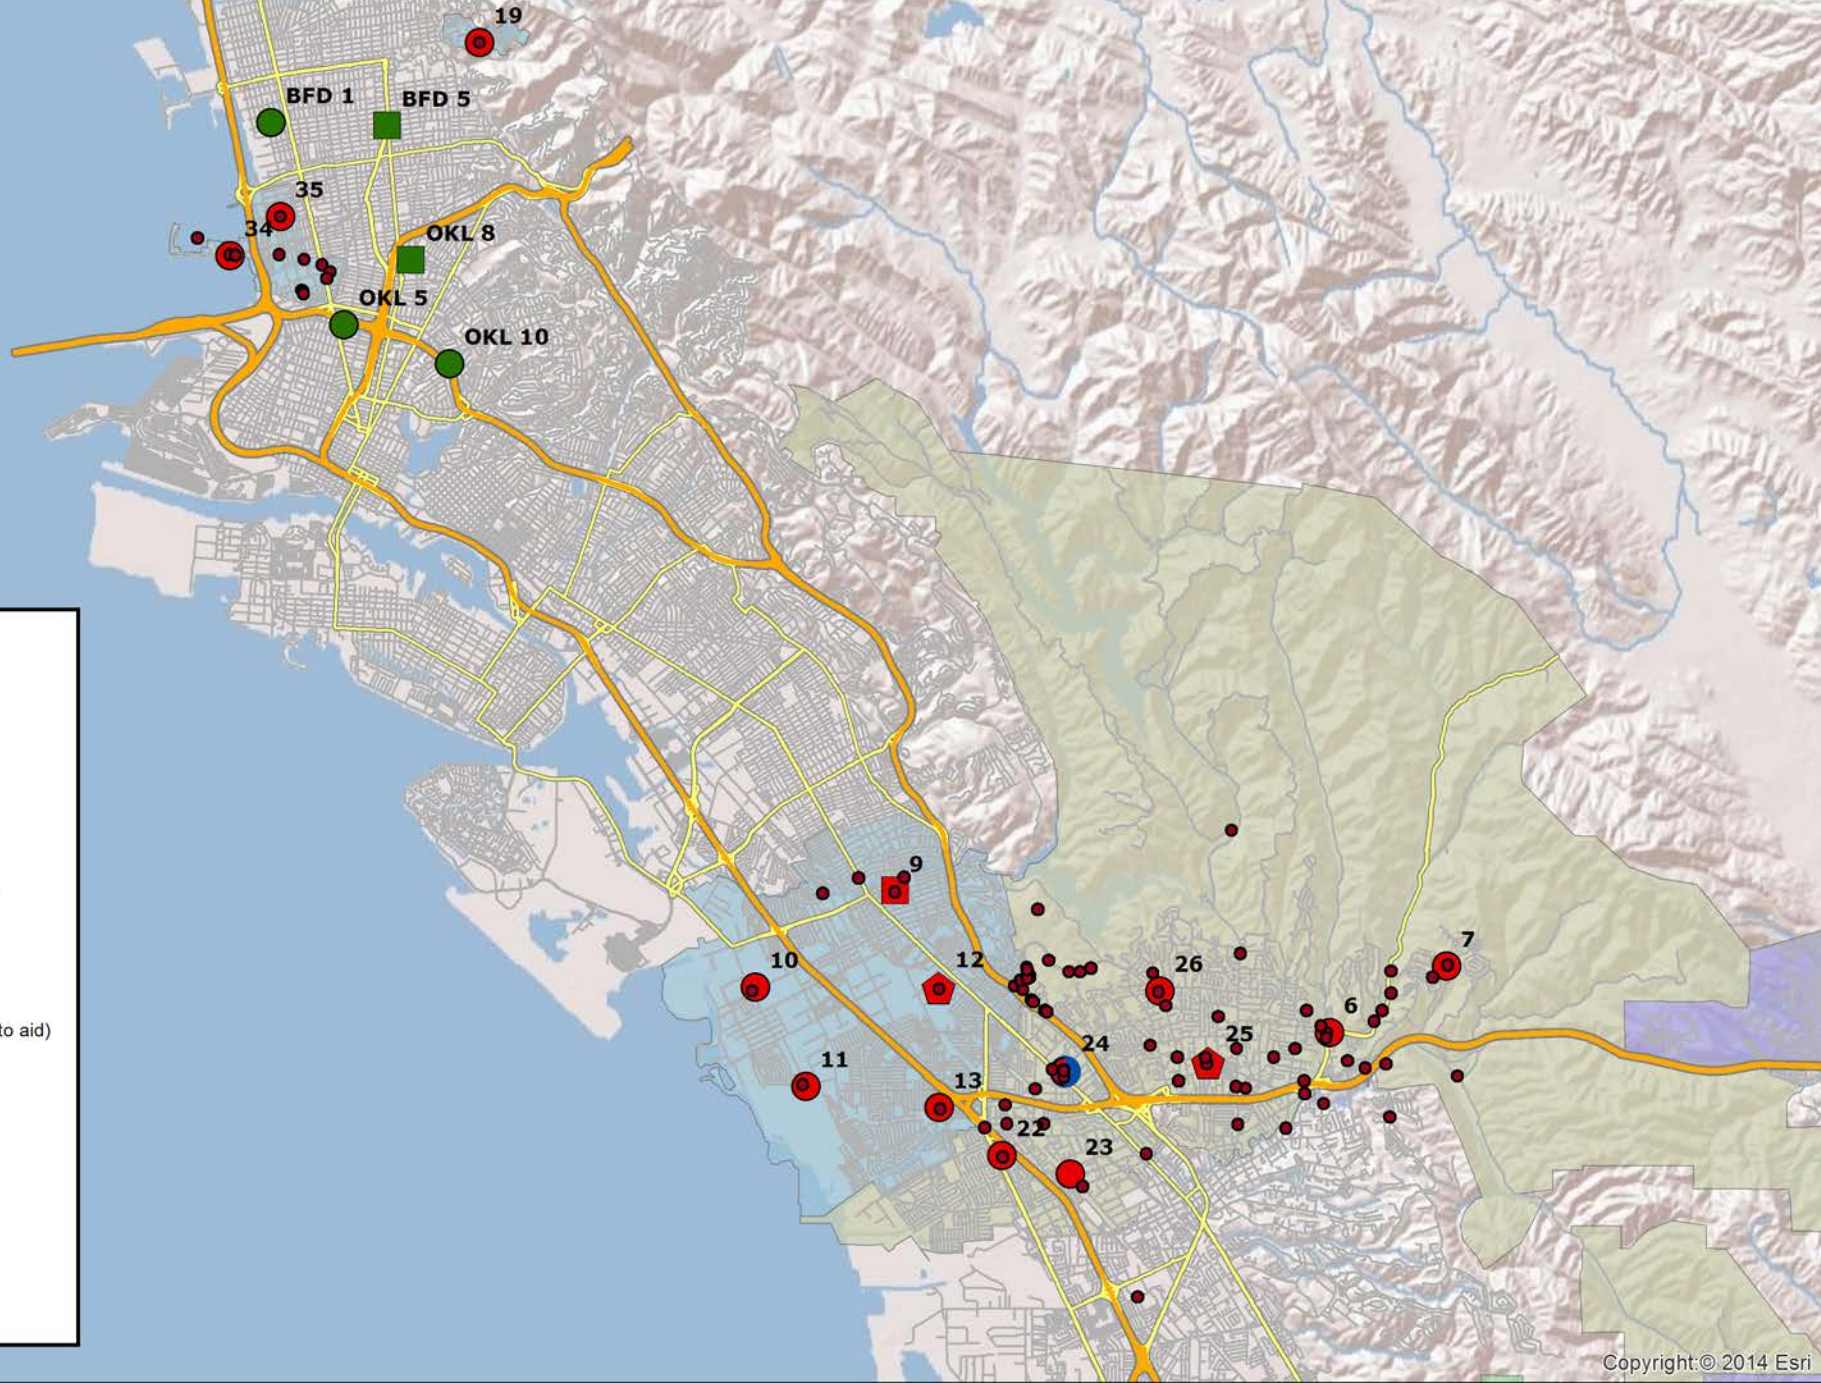

Alameda County FD, CA Map 2b North Critical Facilities

Legend

- Engine
- ▲ Engine, BC
- Engine, Rescue
- Engine, Truck
- Engine, Truck, BC
- Quint
- Engine (Auto Aid)
- Engine, Truck (Auto aid)
- ▲ E, BC (MA)
- Quint (Auto Aid)
- BAT 2
- BAT 3
- BAT 4
- BAT 7