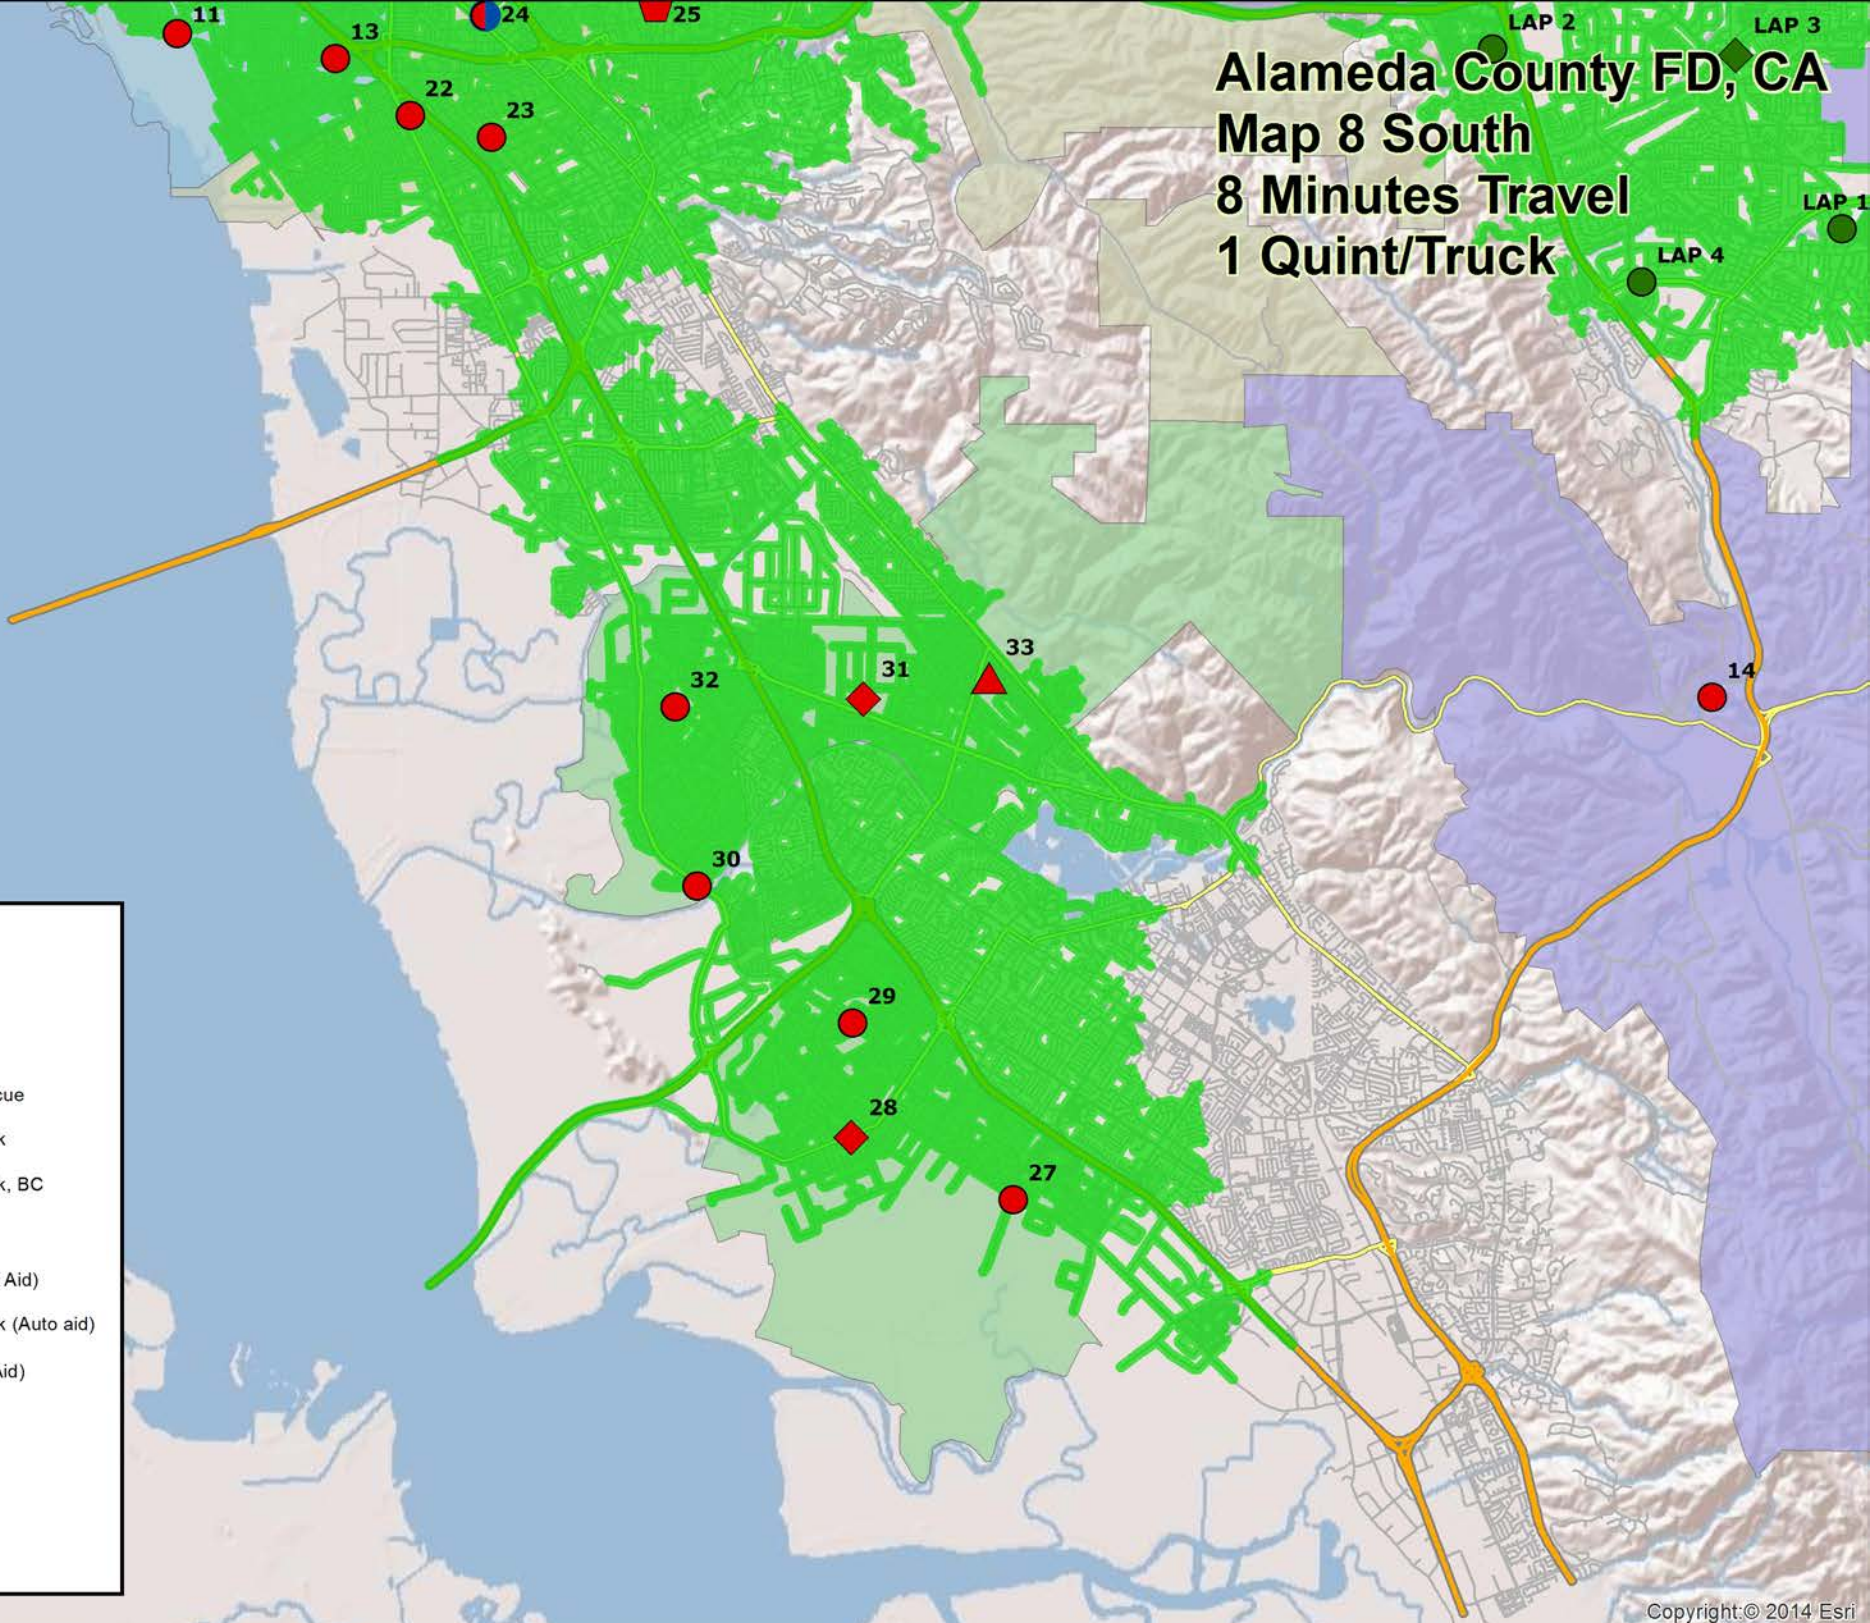

Alameda County FD, CA

Map 8 South

8 Minutes Travel

1 Quint/Truck

Legend

- Engine
- ▲ Engine, BC
- Engine, Rescue
- Engine, Truck
- ◆ Engine, Truck, BC
- ◆ Quint
- Engine (Auto Aid)
- Engine, Truck (Auto aid)
- ◆ Quint (Auto Aid)
- BAT 2
- BAT 3
- BAT 4
- BAT 7