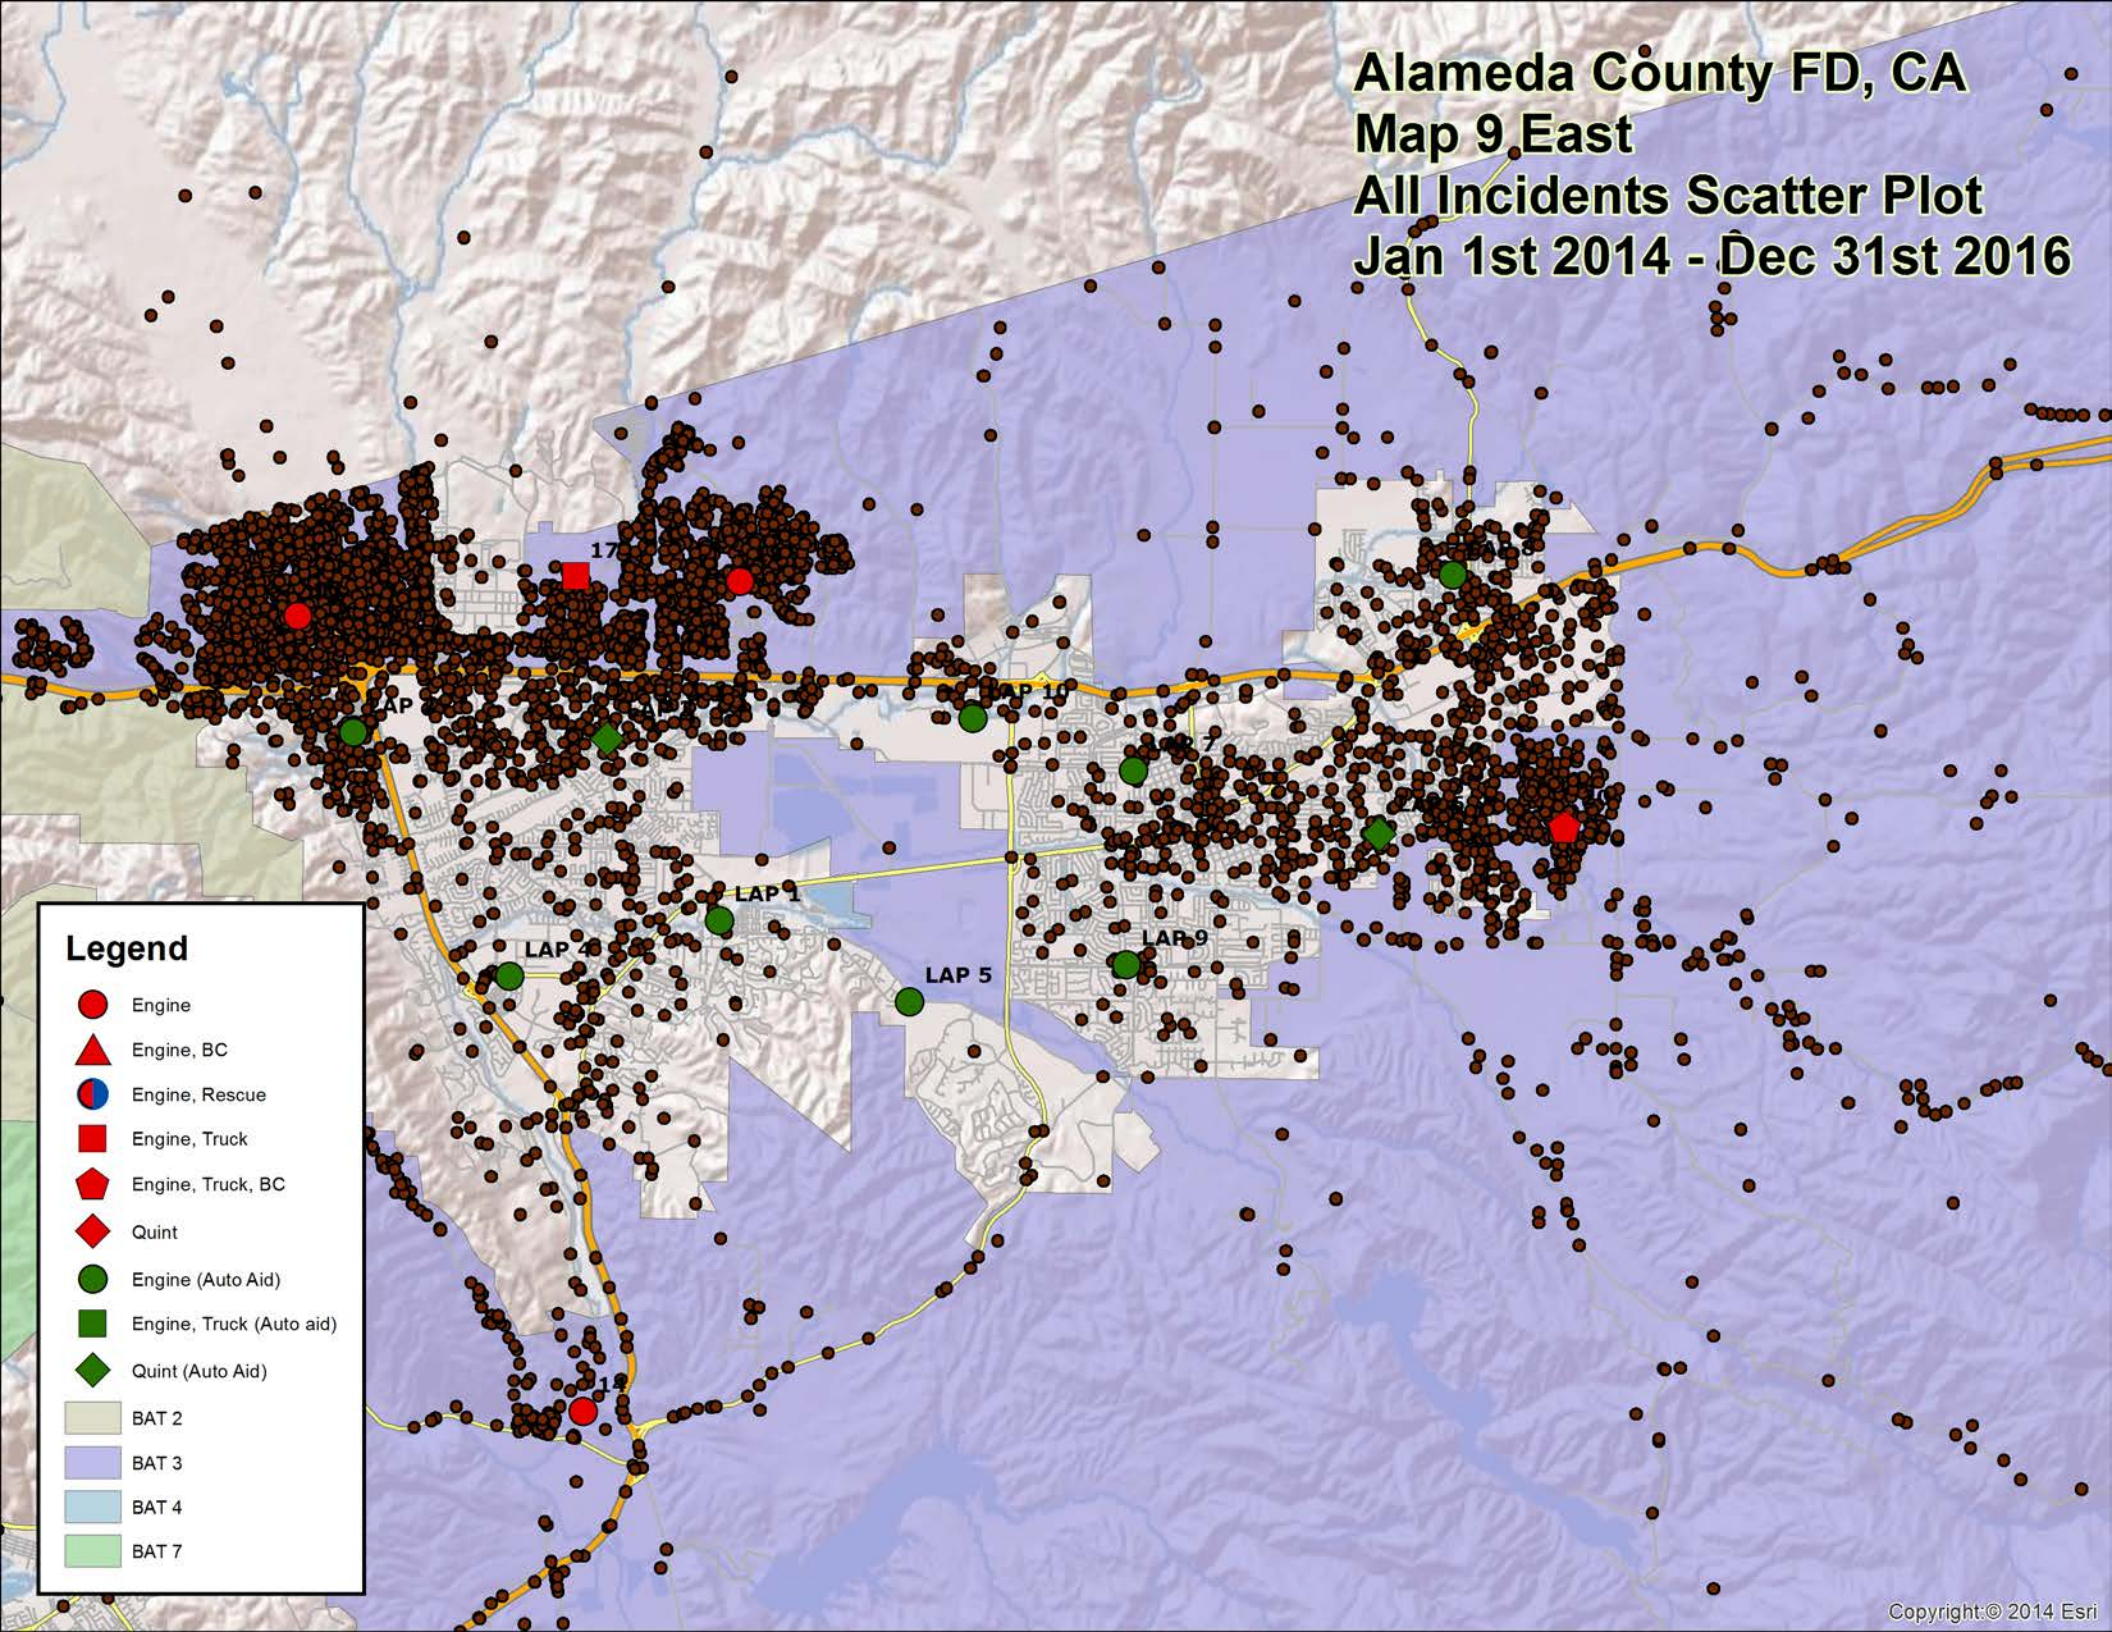

Alameda County FD, CA Map 9 East All Incidents Scatter Plot Jan 1st 2014 - Dec 31st 2016

Legend

- Engine
- ▲ Engine, BC
- Engine, Rescue
- Engine, Truck
- Engine, Truck, BC
- Quint
- Engine (Auto Aid)
- Engine, Truck (Auto aid)
- Quint (Auto Aid)
- BAT 2
- BAT 3
- BAT 4
- BAT 7