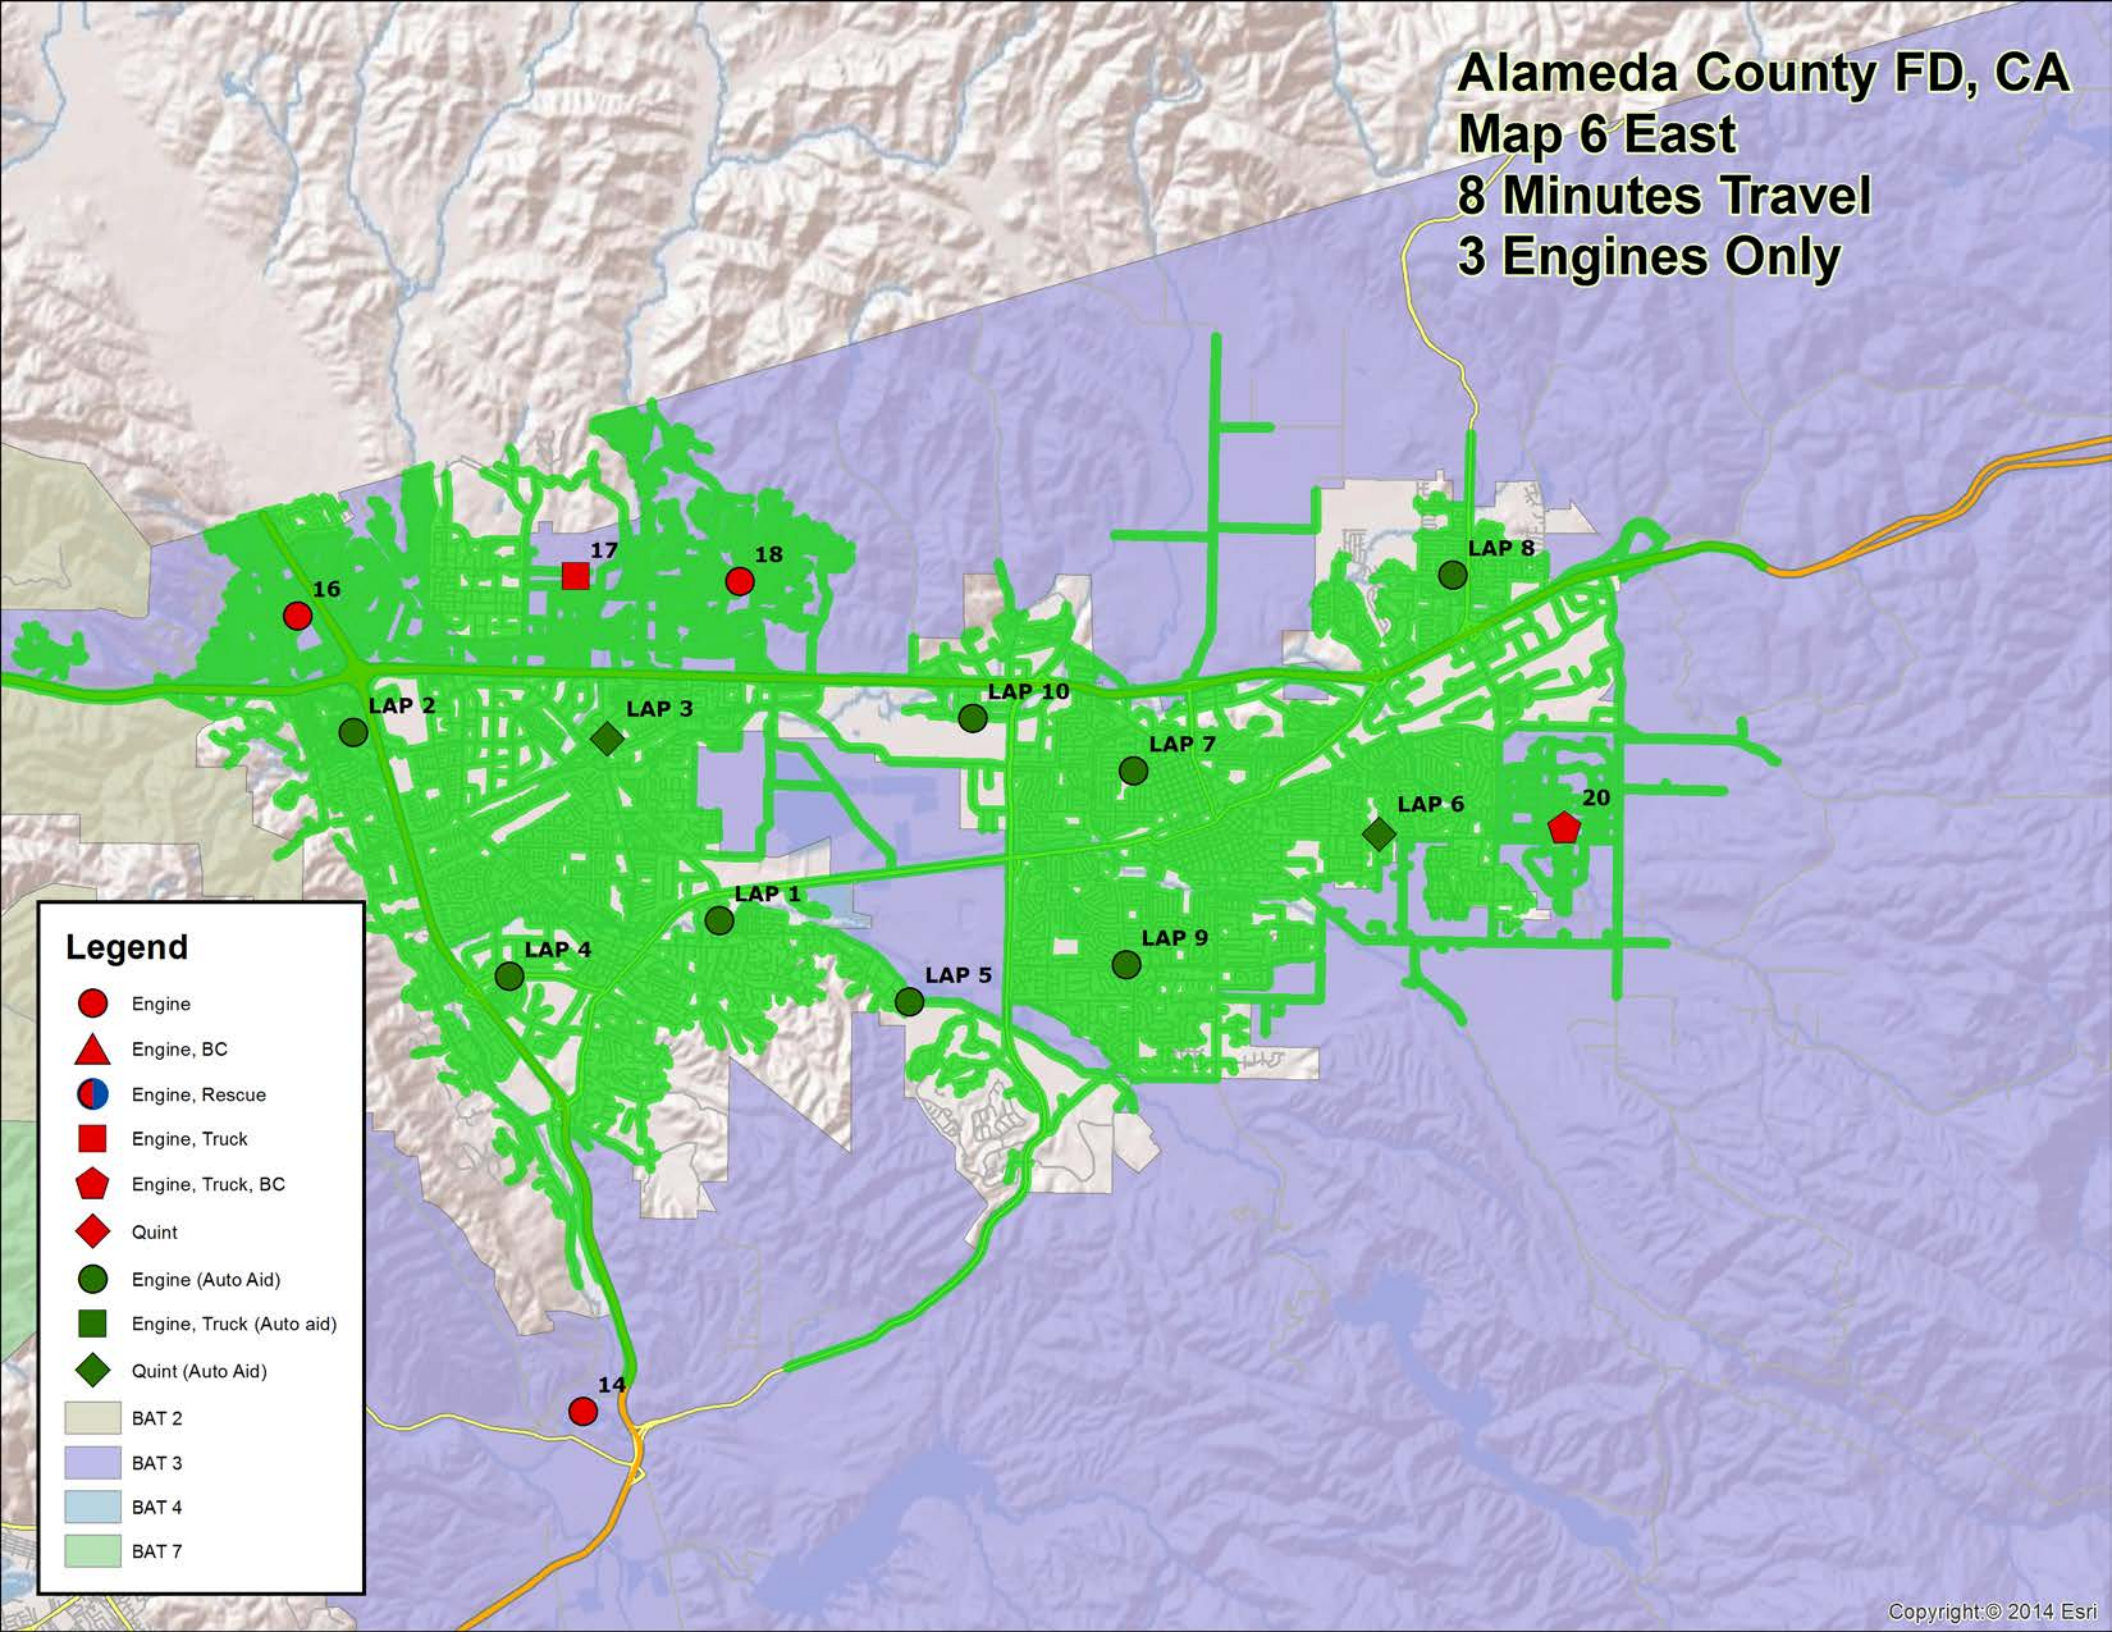

Alameda County FD, CA Map 6 East 8 Minutes Travel 3 Engines Only

Legend

- Engine
- ▲ Engine, BC
- Engine, Rescue
- Engine, Truck
- Engine, Truck, BC
- Quint
- Engine (Auto Aid)
- Engine, Truck (Auto aid)
- Quint (Auto Aid)
- BAT 2
- BAT 3
- BAT 4
- BAT 7