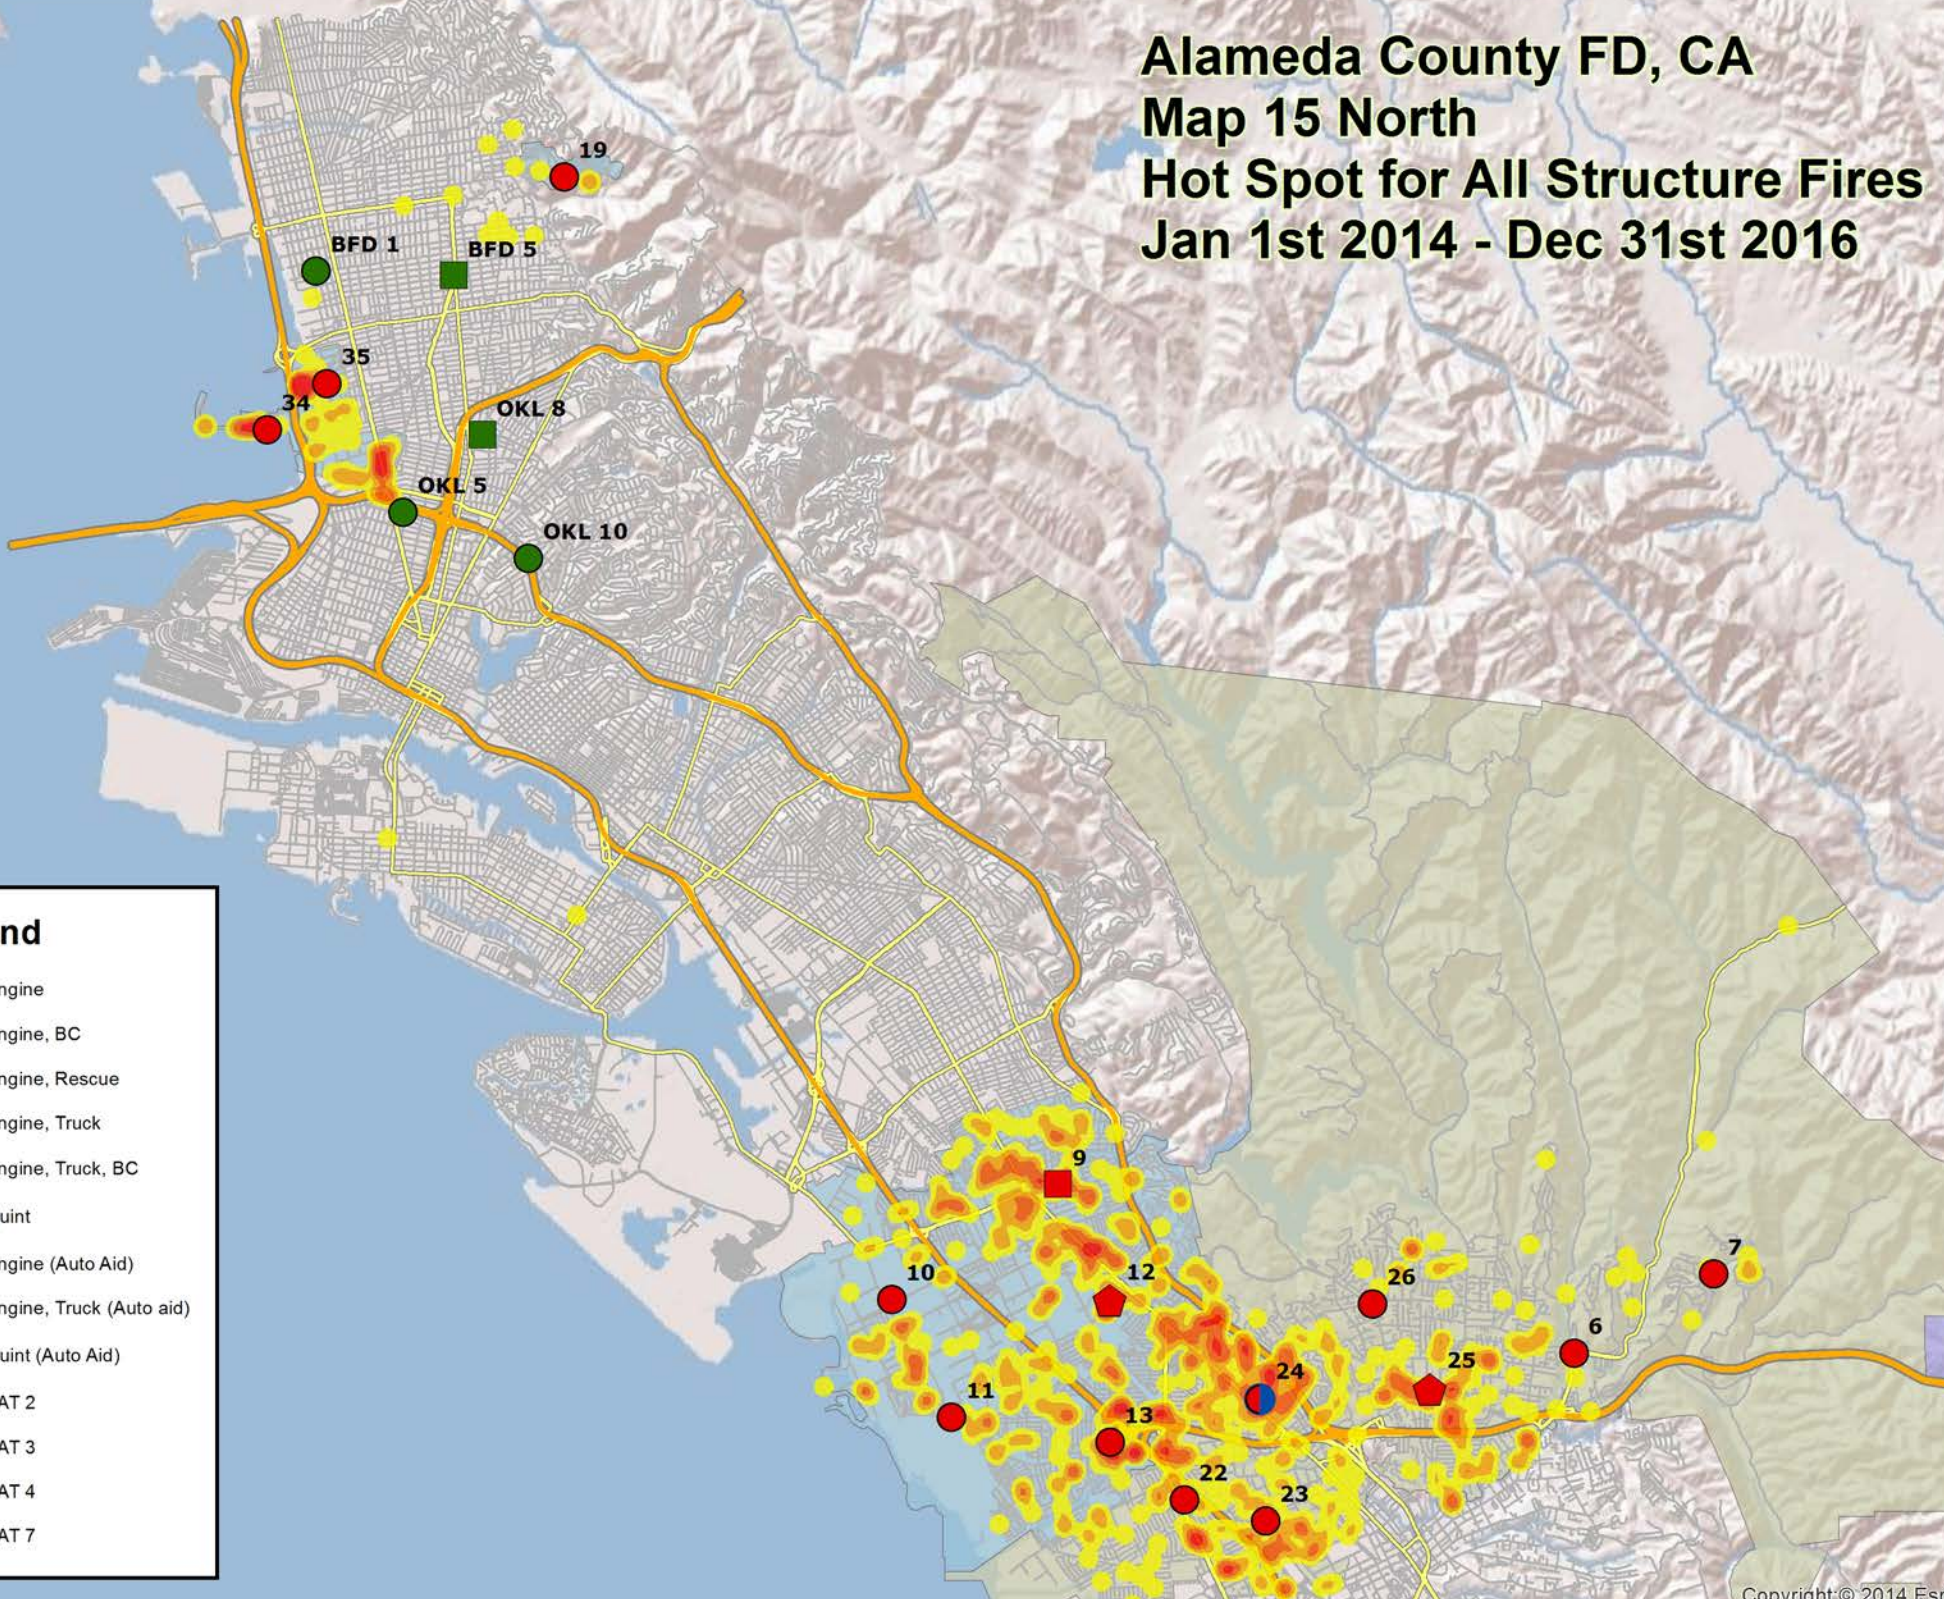

Alameda County FD, CA Map 15 North Hot Spot for All Structure Fires Jan 1st 2014 - Dec 31st 2016

Legend

- Engine
- ▲ Engine, BC
- Engine, Rescue
- Engine, Truck
- Engine, Truck, BC
- Quint
- Engine (Auto Aid)
- Engine, Truck (Auto aid)
- Quint (Auto Aid)
- BAT 2
- BAT 3
- BAT 4
- BAT 7