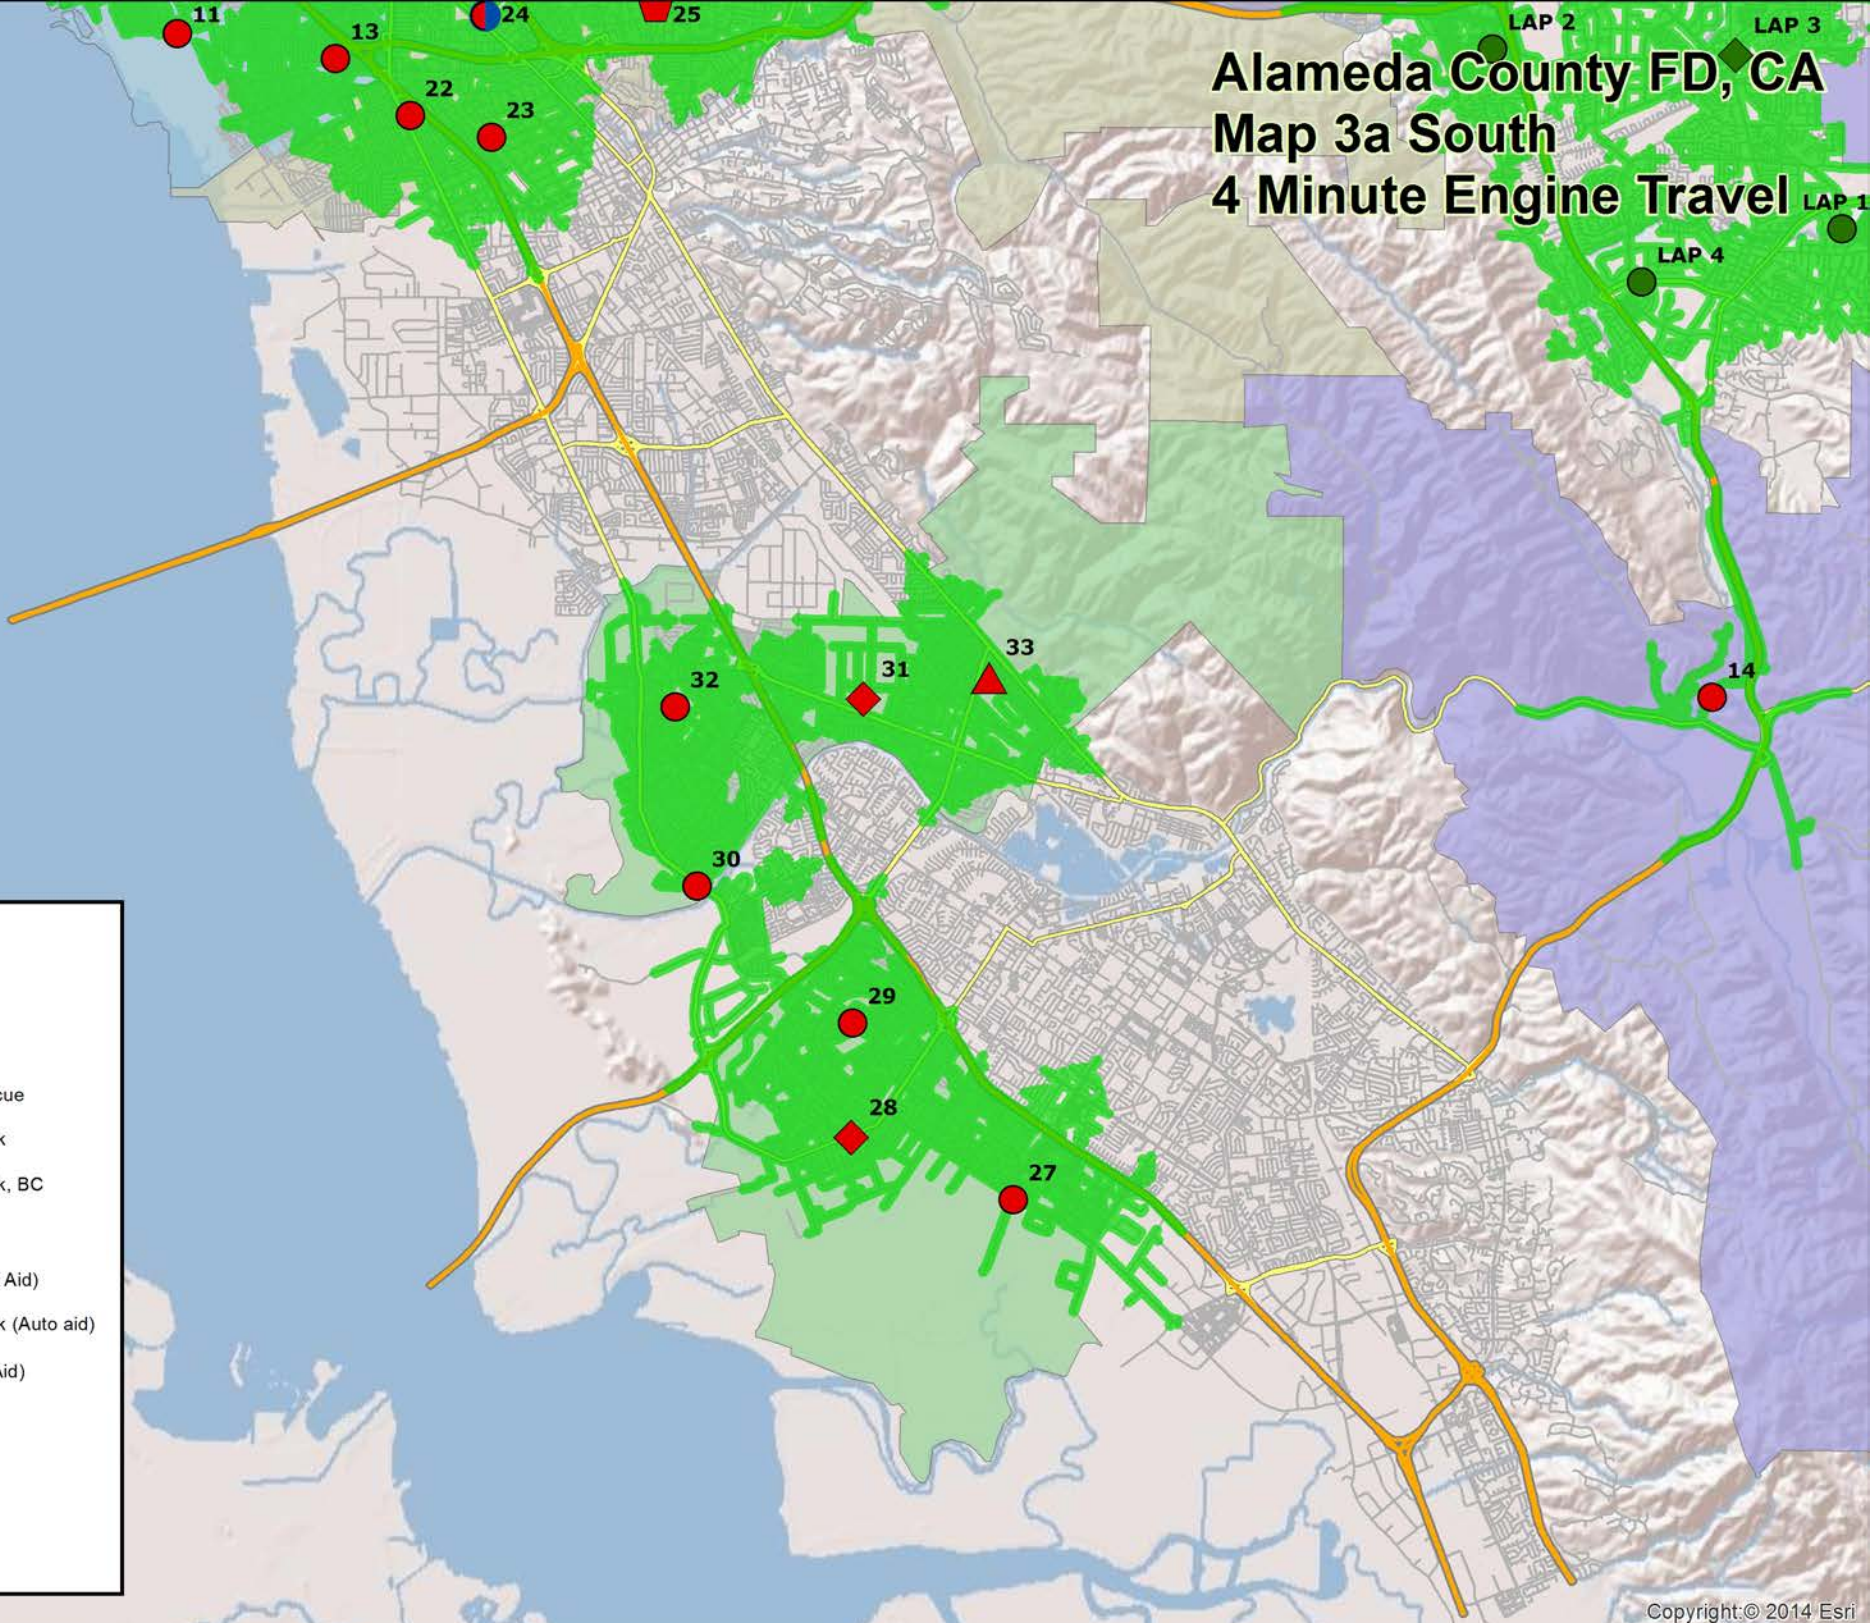

Alameda County FD, CA Map 3a South 4 Minute Engine Travel

Legend

- Engine
- ▲ Engine, BC
- Engine, Rescue
- Engine, Truck
- Engine, Truck, BC
- Quint
- Engine (Auto Aid)
- Engine, Truck (Auto aid)
- Quint (Auto Aid)
- BAT 2
- BAT 3
- BAT 4
- BAT 7