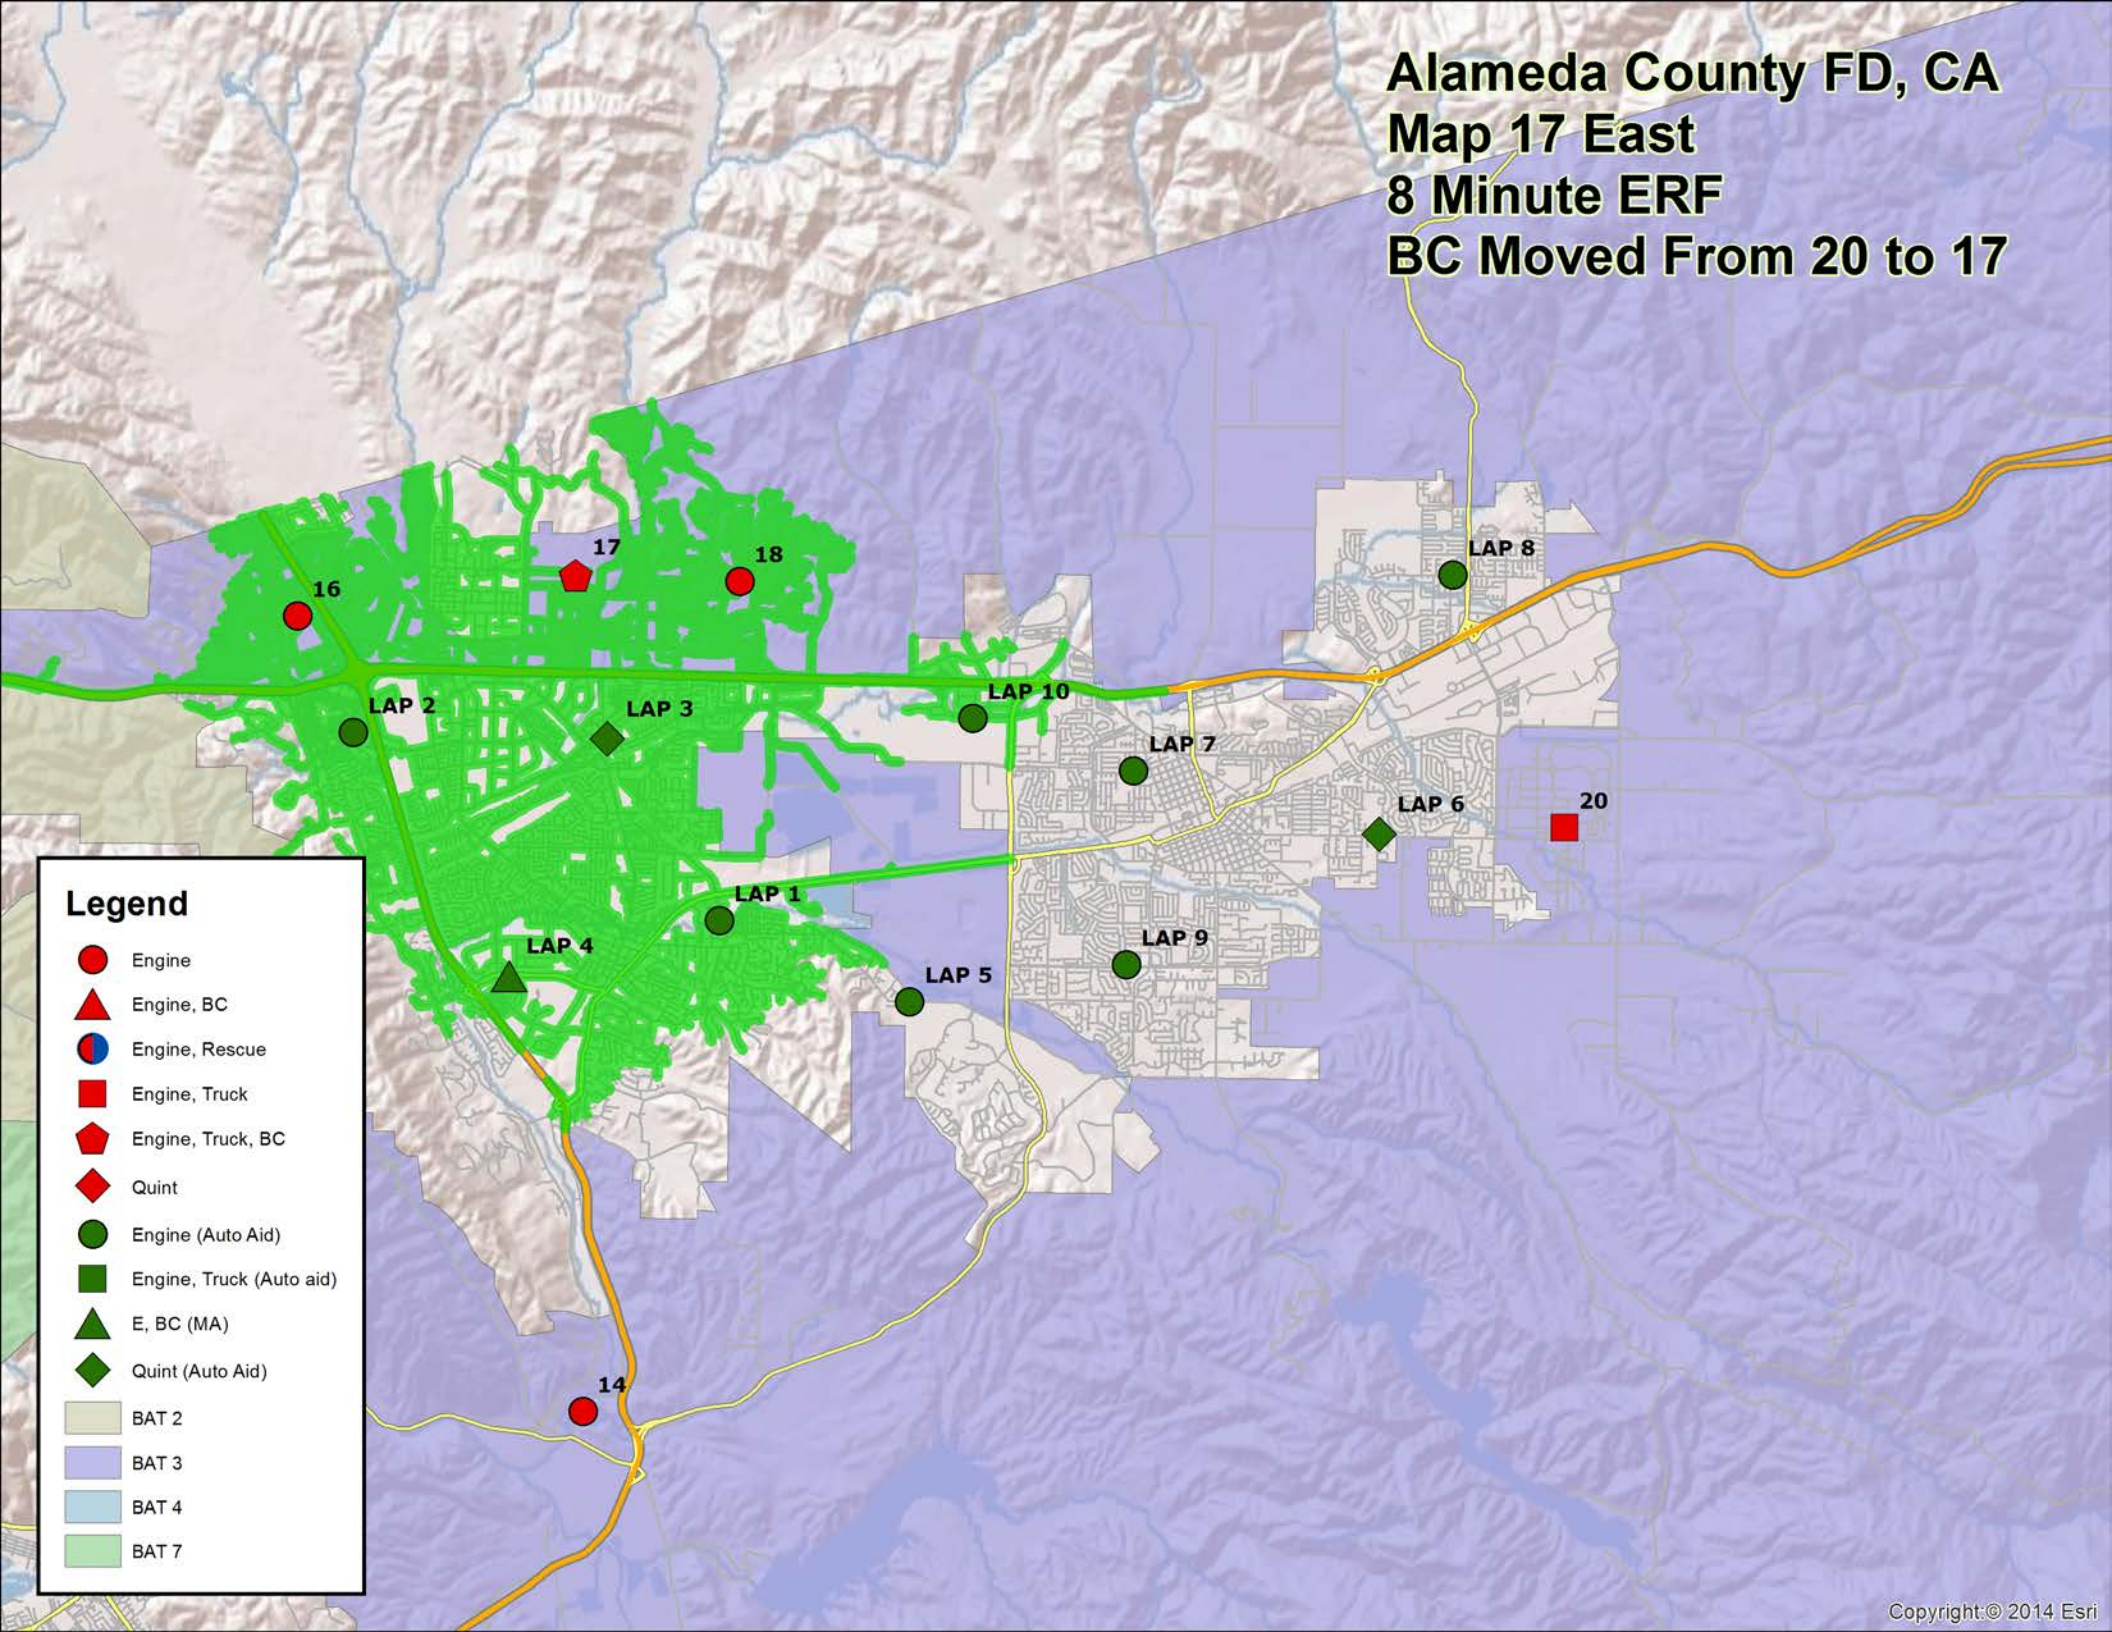

**Alameda County FD, CA
Map 17 East
8 Minute ERF
BC Moved From 20 to 17**

Legend

- Engine
- ▲ Engine, BC
- Engine, Rescue
- Engine, Truck
- Engine, Truck, BC
- Quint
- Engine (Auto Aid)
- Engine, Truck (Auto aid)
- ▲ E, BC (MA)
- Quint (Auto Aid)
- BAT 2
- BAT 3
- BAT 4
- BAT 7