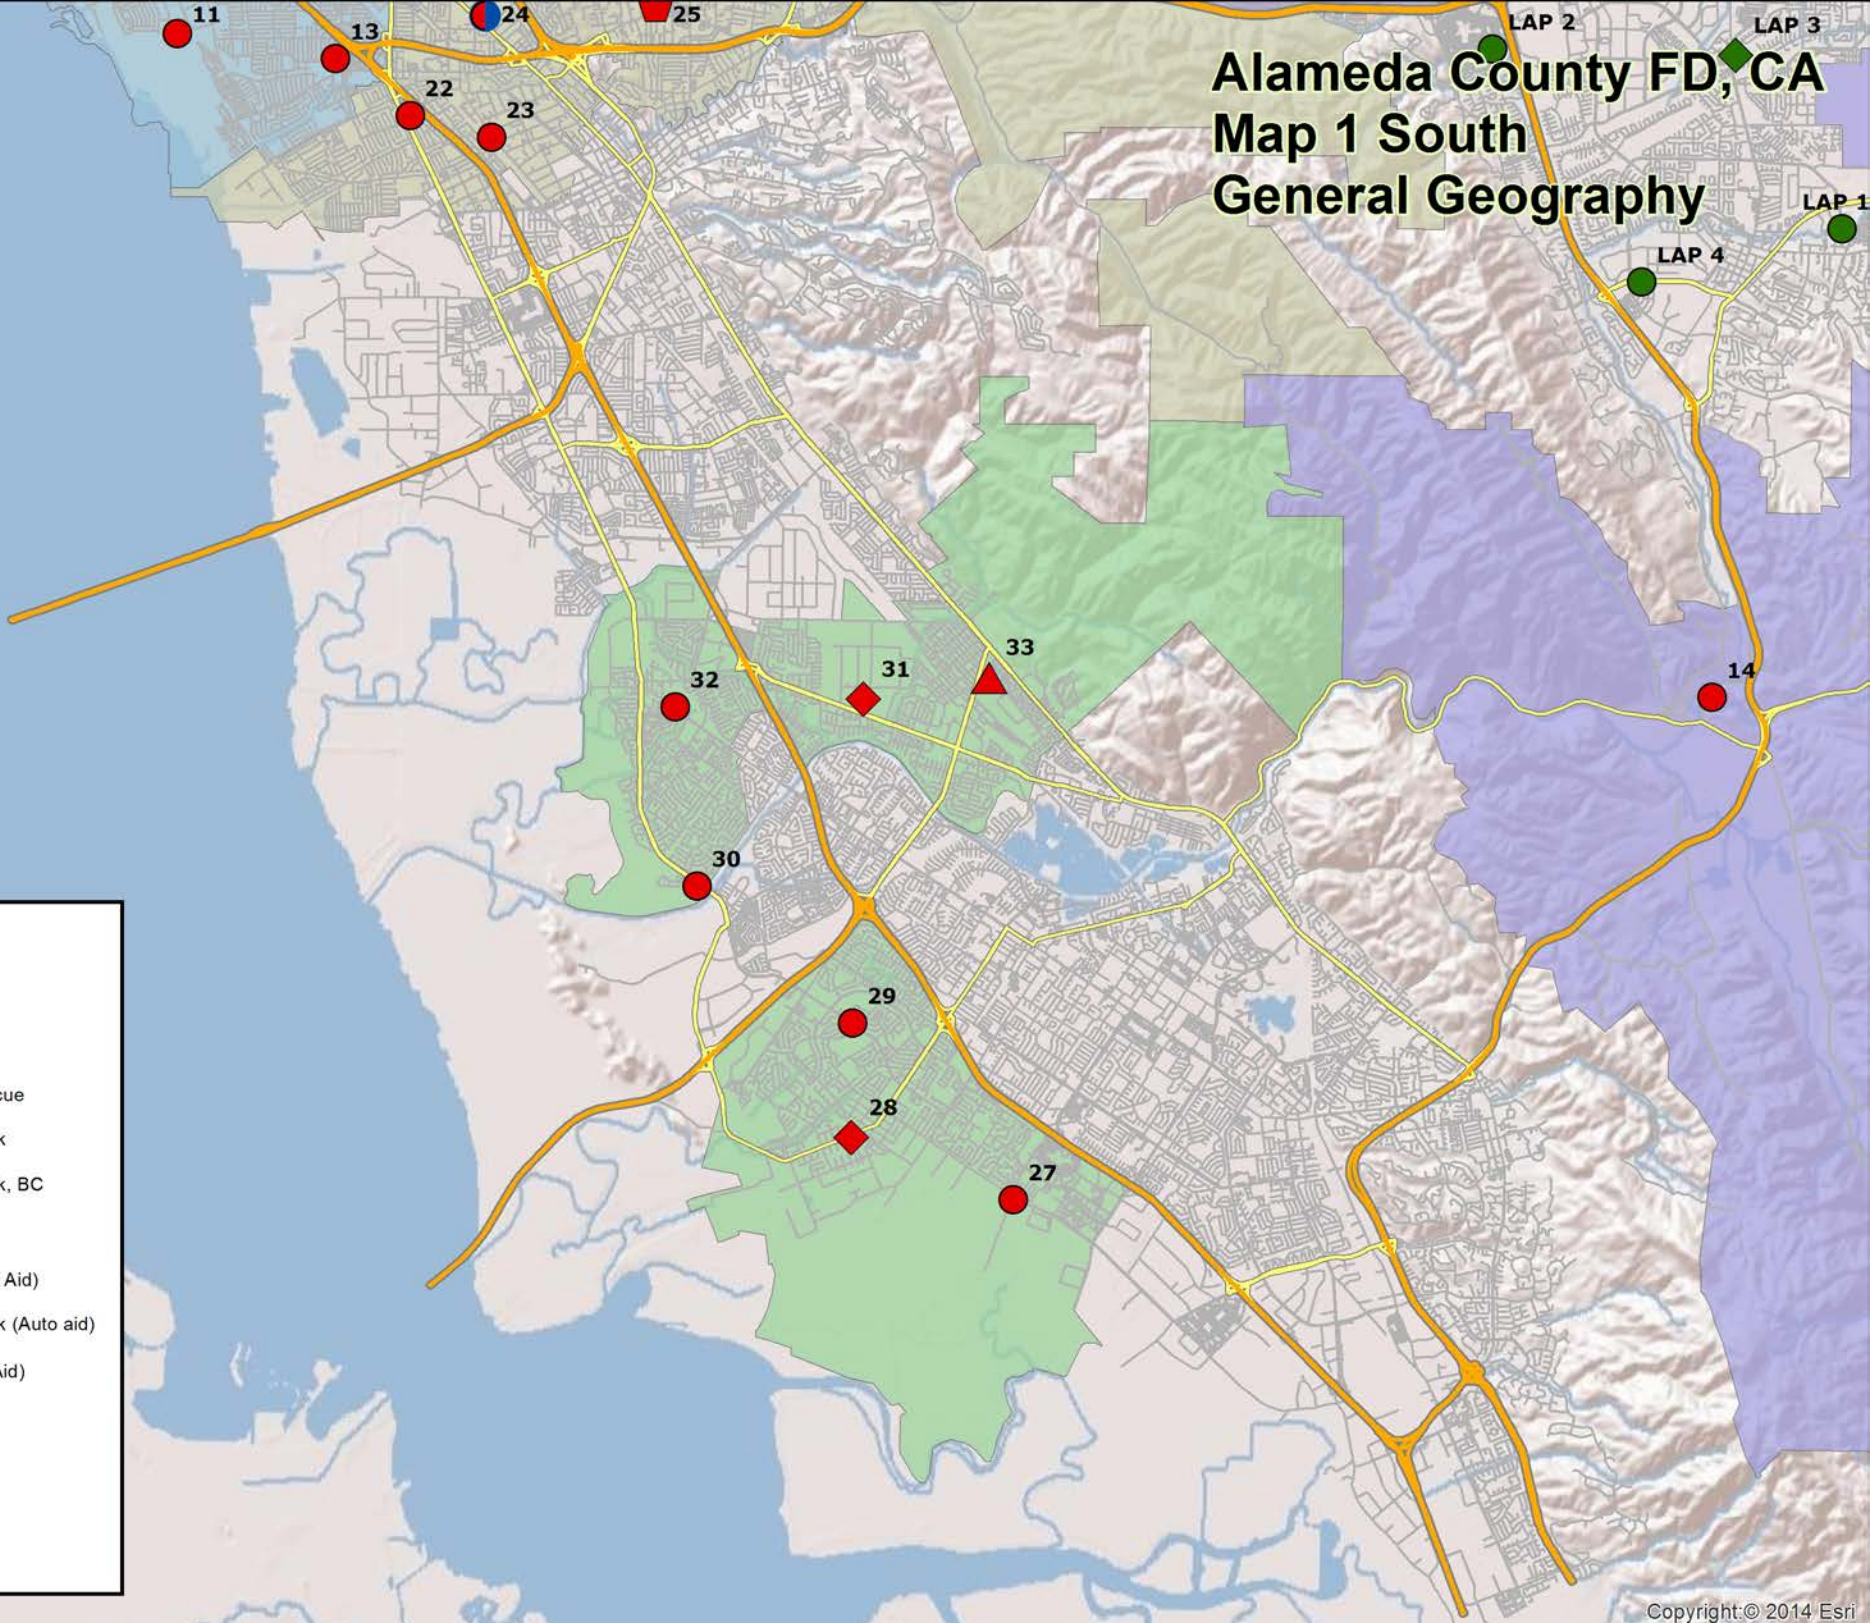

Alameda County FD, CA Map 1 North General Geography

Legend

- Engine
- ▲ Engine, BC
- Engine, Rescue
- Engine, Truck
- ◆ Engine, Truck, BC
- ◆ Quint
- Engine (Auto Aid)
- Engine, Truck (Auto aid)
- ◆ Quint (Auto Aid)
- BAT 2
- BAT 3
- BAT 4
- BAT 7

Alameda County FD, CA Map 1 South General Geography

Legend

- Engine
- ▲ Engine, BC
- Engine, Rescue
- Engine, Truck
- ◆ Engine, Truck, BC
- ◆ Quint
- Engine (Auto Aid)
- Engine, Truck (Auto aid)
- ◆ Quint (Auto Aid)
- BAT 2
- BAT 3
- BAT 4
- BAT 7