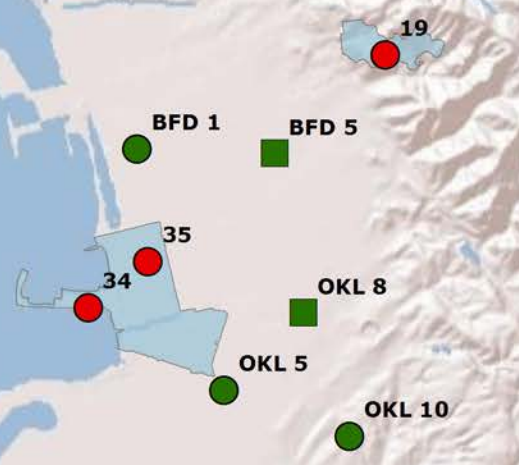

Alameda County FD, CA Map 7 North 8 Minutes Travel 1 BC Only

Legend

- Engine
- ▲ Engine, BC
- Engine, Rescue
- Engine, Truck
- ◆ Engine, Truck, BC
- ◆ Quint
- Engine (Auto Aid)
- Engine, Truck (Auto aid)
- ◆ Quint (Auto Aid)
- BAT 2
- BAT 3
- BAT 4
- BAT 7

Alameda County FD, CA

Map 7 South

8 Minute Travel

1 BC Only

Legend

- Engine
- ▲ Engine, BC
- Engine, Rescue
- Engine, Truck
- ◆ Engine, Truck, BC
- ◆ Quint
- Engine (Auto Aid)
- Engine, Truck (Auto aid)
- ▲ E, BC (MA)
- ◆ Quint (Auto Aid)
- BAT 2
- BAT 3
- BAT 4
- BAT 7

Alameda County FD, CA Map 7b East 1 BC Only With Congestion

Alameda County FD, CA Map 7b North 1 BC Only With Congestion

Legend

- Congested
- Uncongested
- Engine
- ▲ Engine, BC
- Engine, Rescue
- Engine, Truck
- ◆ Engine, Truck, BC
- ◇ Quint
- Engine (Auto Aid)
- Engine, Truck (Auto aid)
- ▲ E, BC (MA)
- ◆ Quint (Auto Aid)
- BAT 2
- BAT 3
- BAT 4
- BAT 7

Alameda County FD, CA

Map 7b South

1 BC Only

With Congestion

Legend

-  Congested
-  Uncongested
-  Engine
-  Engine, BC
-  Engine, Rescue
-  Engine, Truck
-  Engine, Truck, BC
-  Quint
-  Engine (Auto Aid)
-  Engine, Truck (Auto aid)
-  E, BC (MA)
-  Quint (Auto Aid)
-  BAT 2
-  BAT 3
-  BAT 4
-  BAT 7