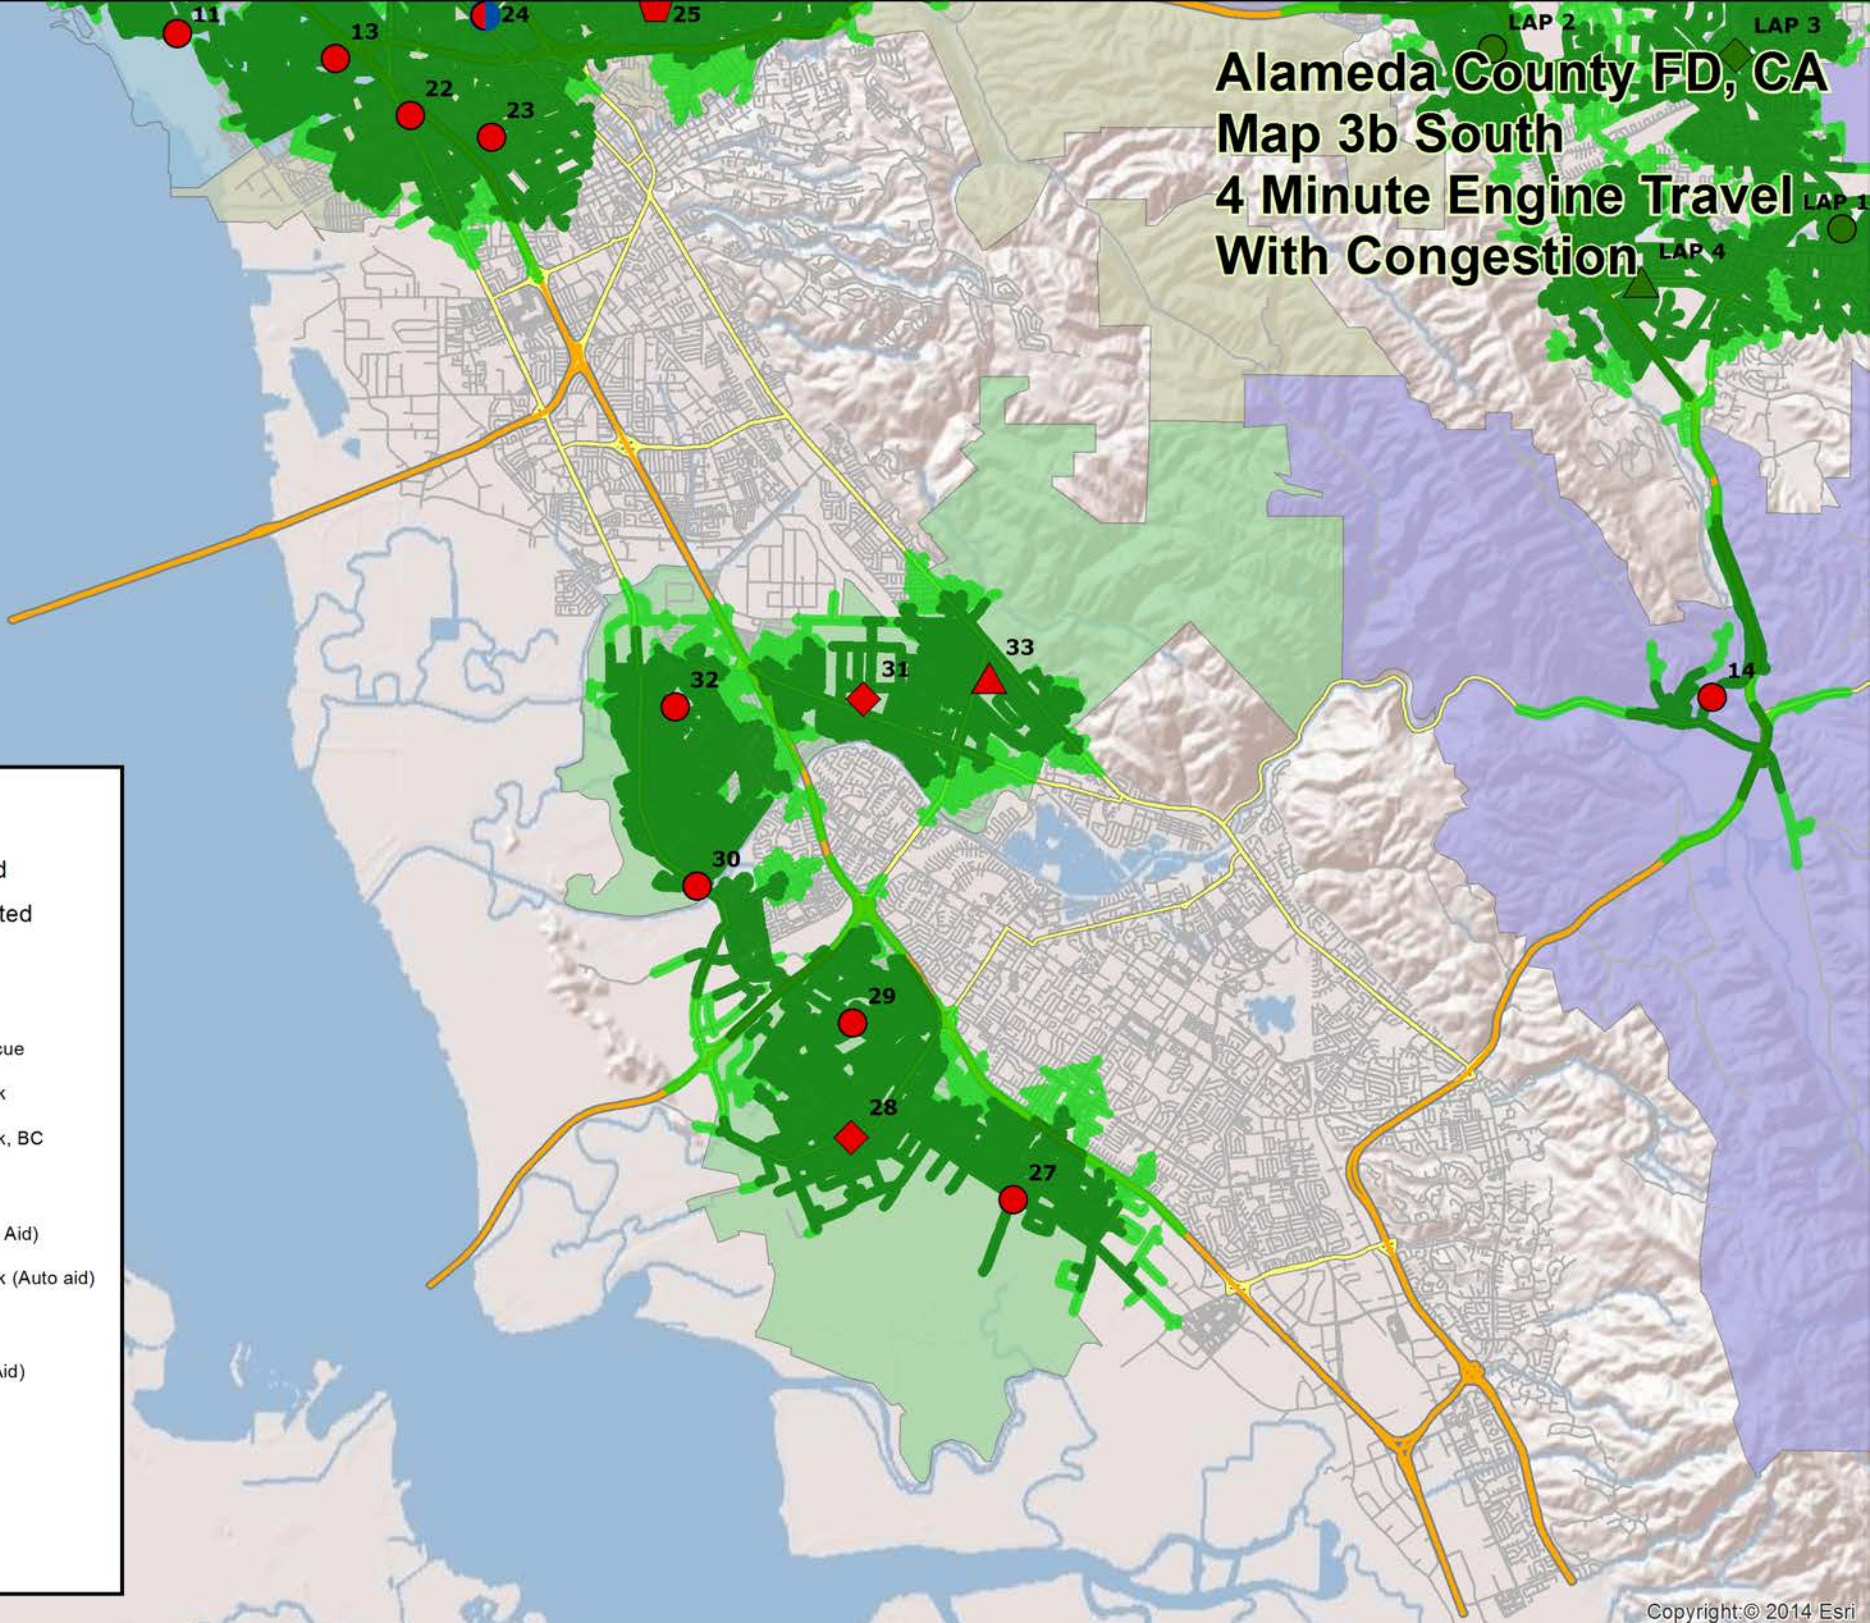

Alameda County FD, CA Map 3b South 4 Minute Engine Travel With Congestion

Legend

- Congested
- Uncongested
- Engine
- Engine, BC
- Engine, Rescue
- Engine, Truck
- Engine, Truck, BC
- Quint
- Engine (Auto Aid)
- Engine, Truck (Auto aid)
- E, BC (MA)
- Quint (Auto Aid)
- BAT 2
- BAT 3
- BAT 4
- BAT 7