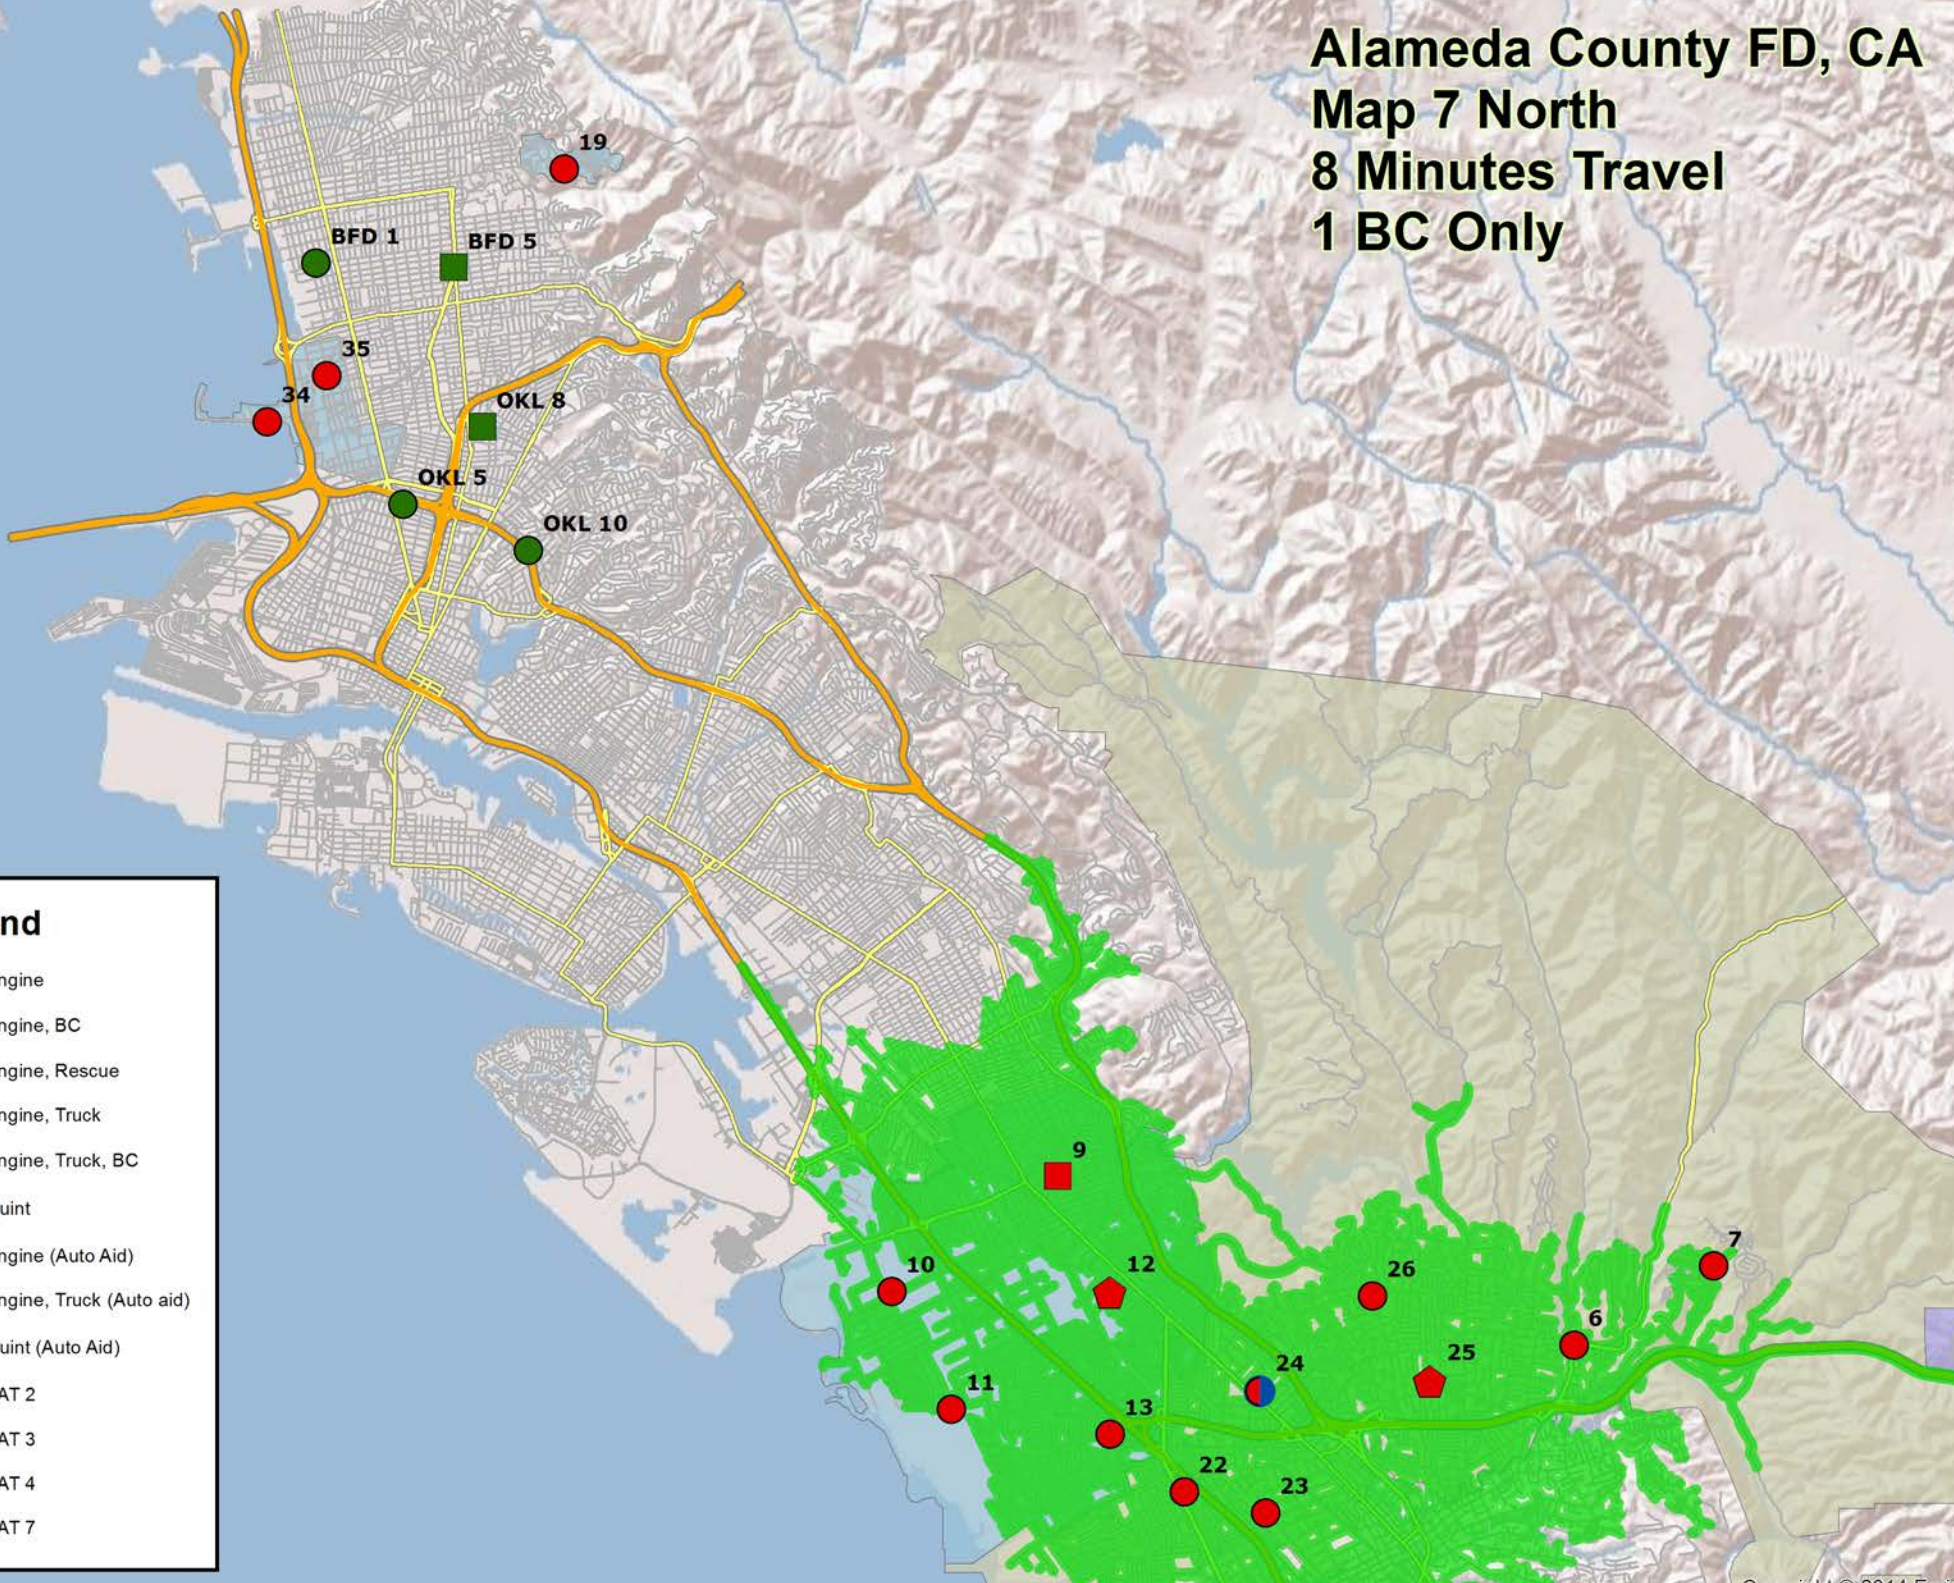

Alameda County FD, CA Map 7 North 8 Minutes Travel 1 BC Only

Legend

- Engine
- ▲ Engine, BC
- Engine, Rescue
- Engine, Truck
- Engine, Truck, BC
- Quint
- Engine (Auto Aid)
- Engine, Truck (Auto aid)
- Quint (Auto Aid)
- BAT 2
- BAT 3
- BAT 4
- BAT 7