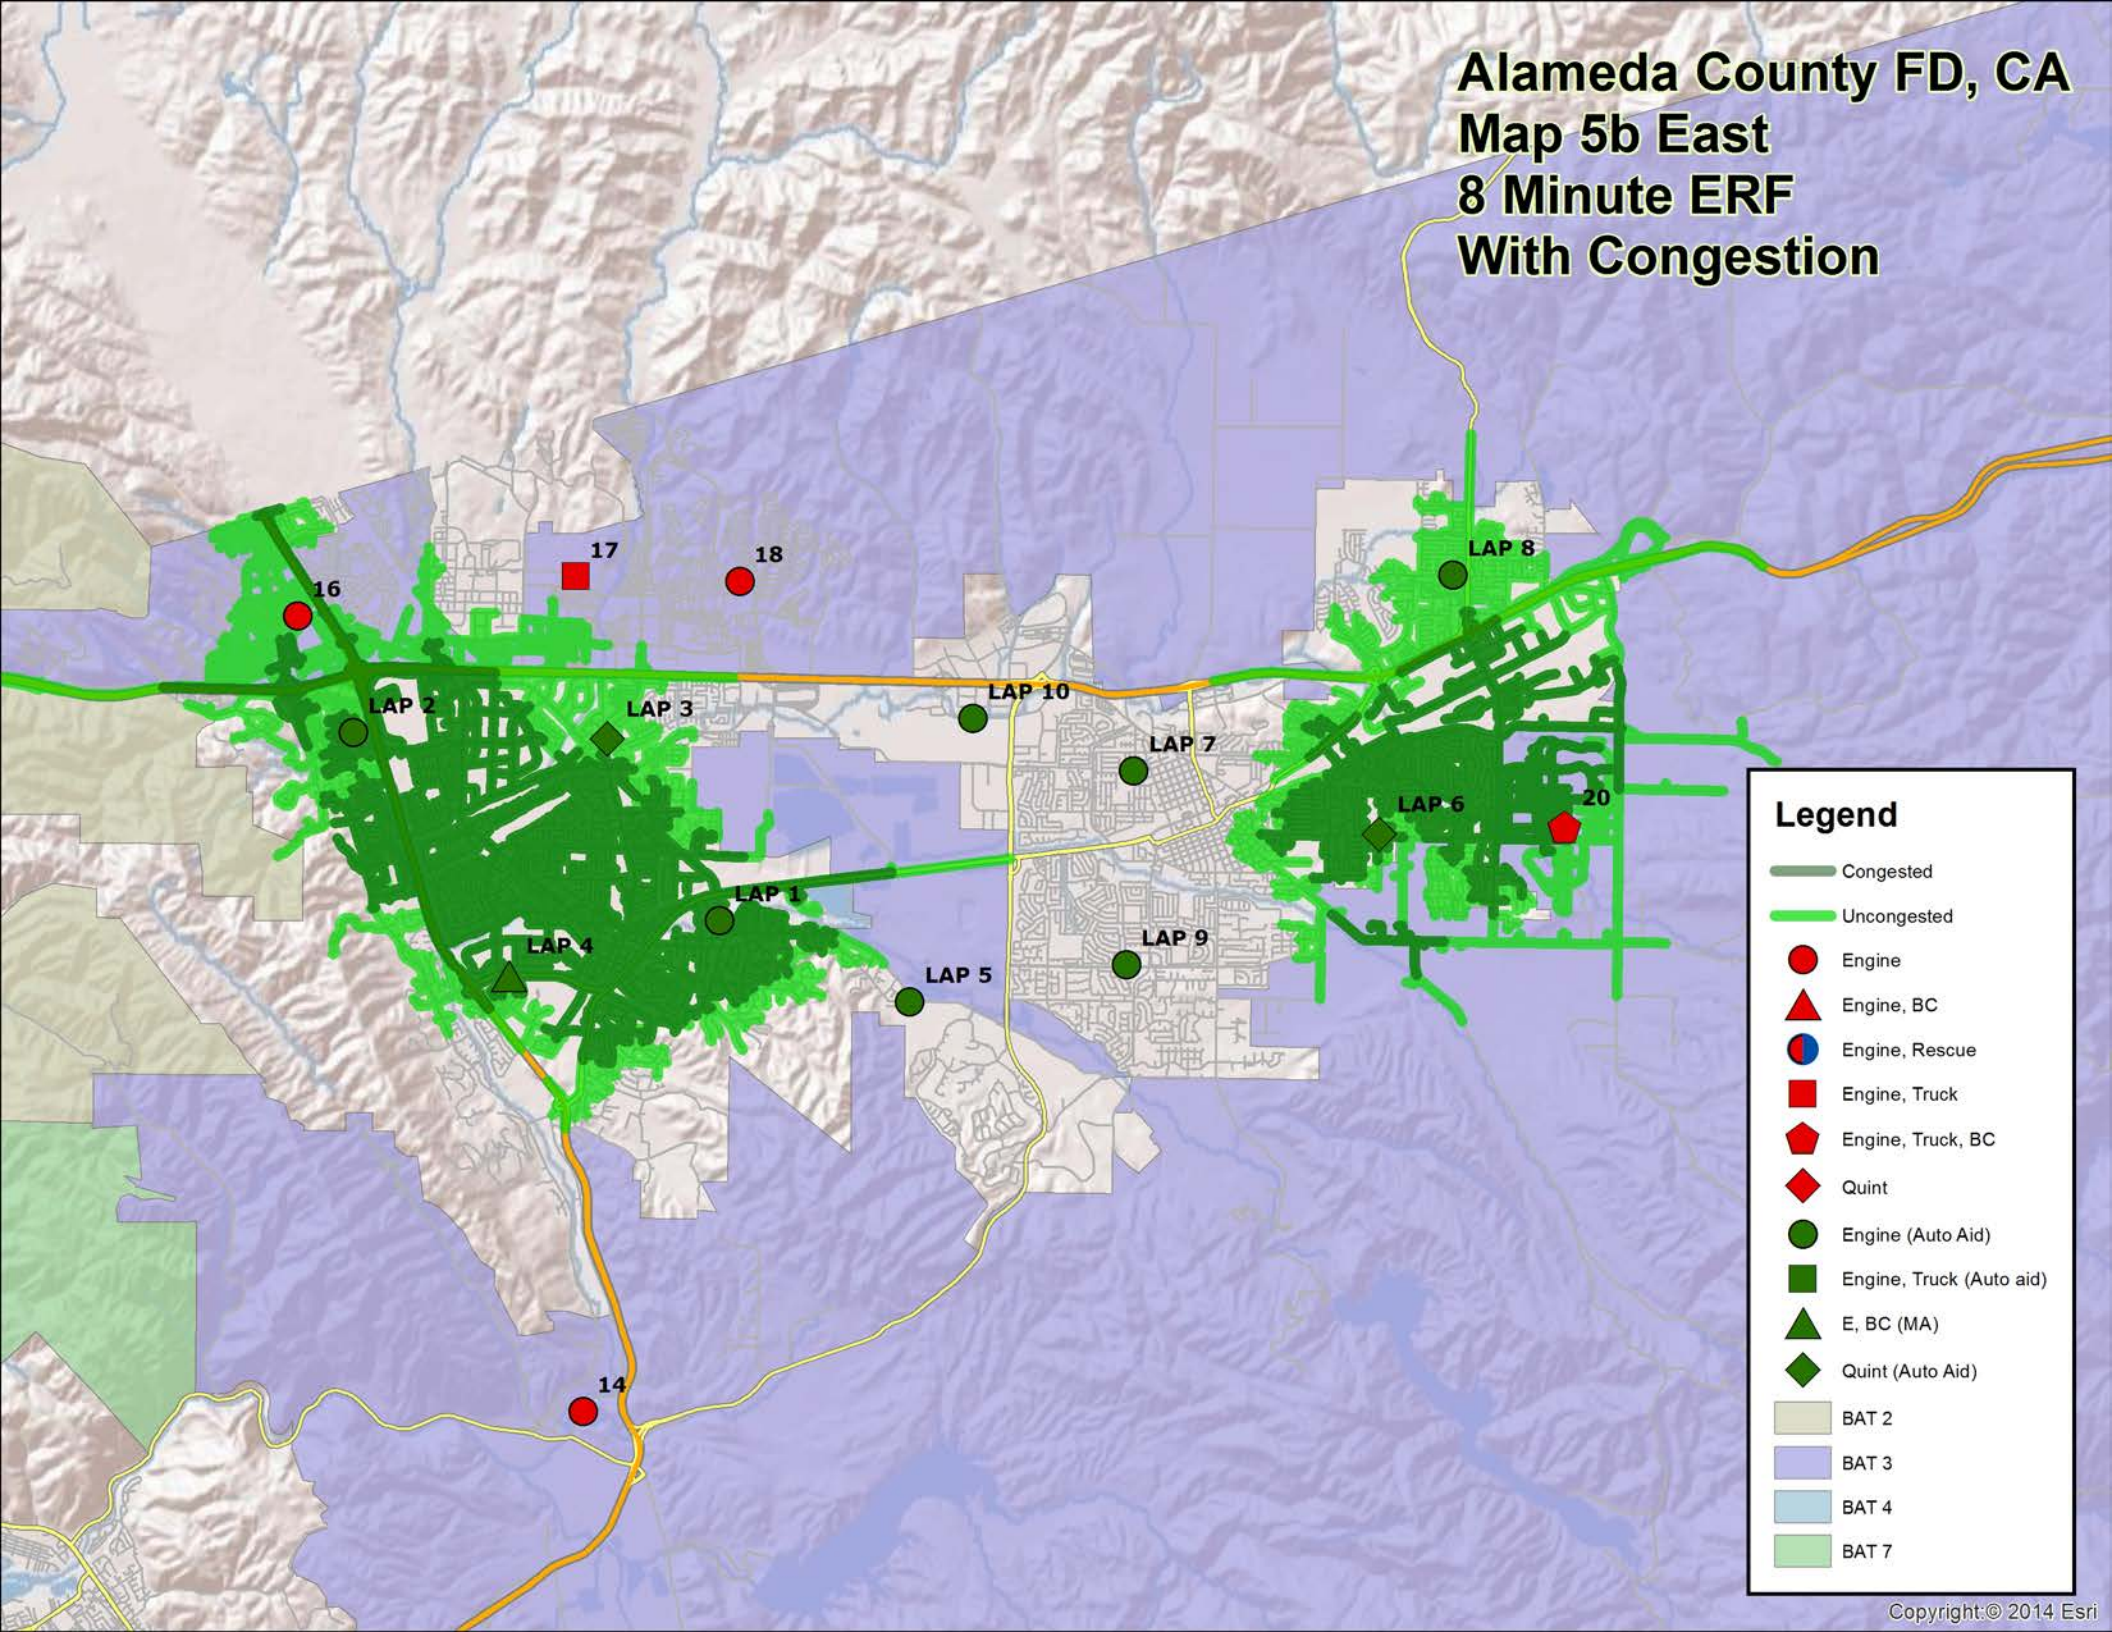

Alameda County FD, CA Map 5b East 8 Minute ERF With Congestion

Legend

- Congested
- Uncongested
- Engine
- ▲ Engine, BC
- Engine, Rescue
- Engine, Truck
- Engine, Truck, BC
- Quint
- Engine (Auto Aid)
- Engine, Truck (Auto aid)
- ▲ E, BC (MA)
- Quint (Auto Aid)
- BAT 2
- BAT 3
- BAT 4
- BAT 7