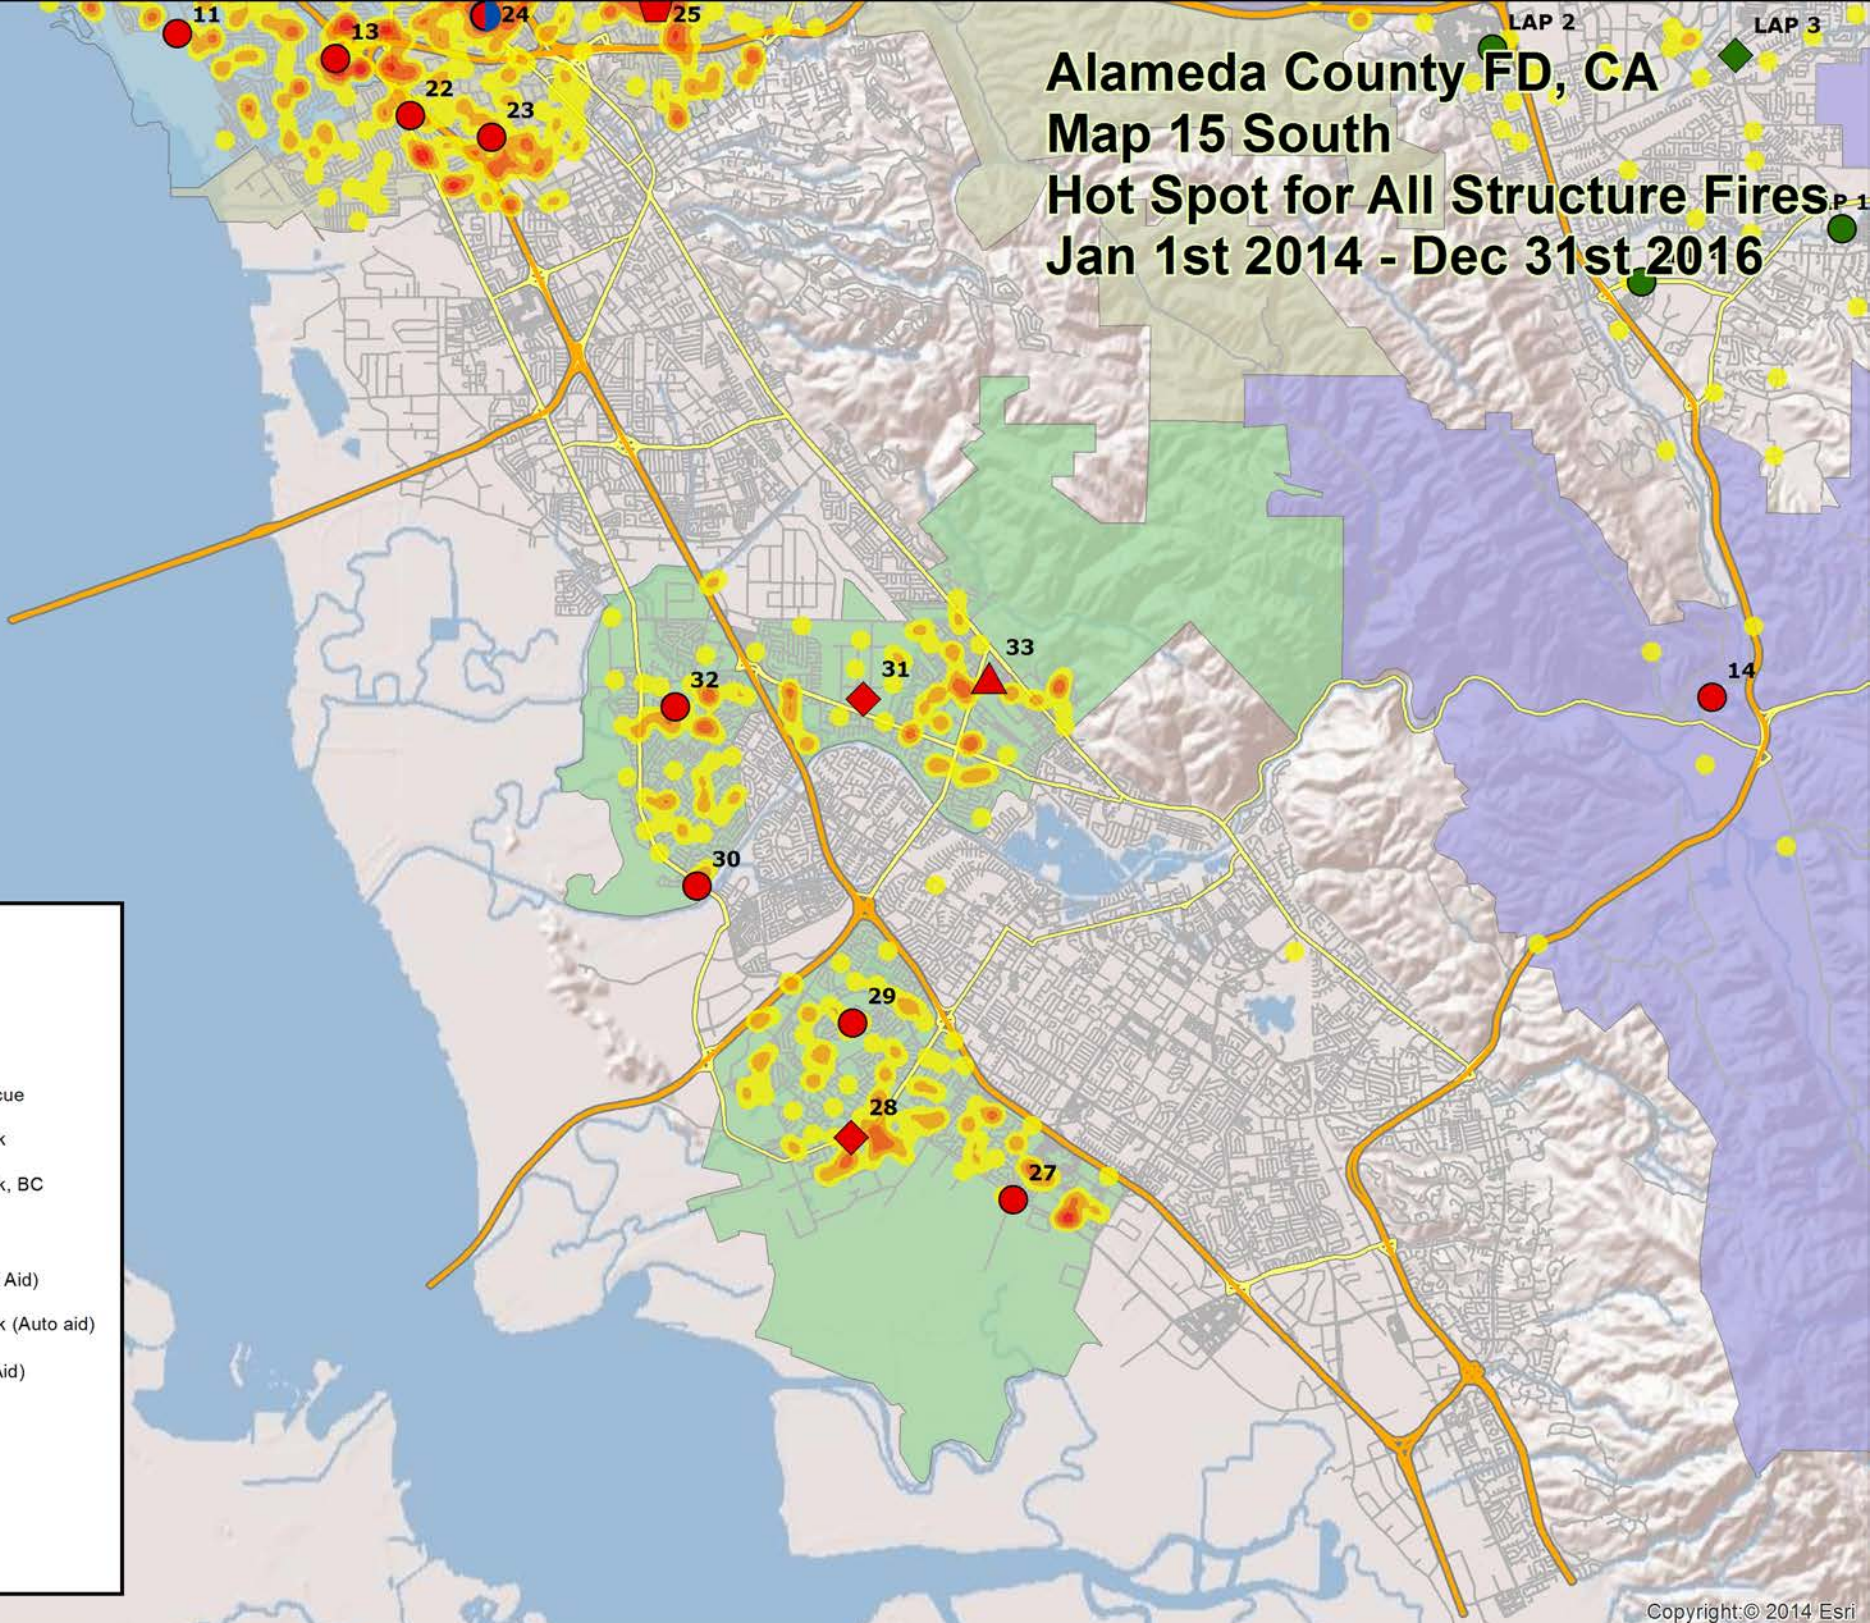

Alameda County FD, CA Map 15 South Hot Spot for All Structure Fires Jan 1st 2014 - Dec 31st 2016

Legend

- Engine
- ▲ Engine, BC
- Engine, Rescue
- Engine, Truck
- Engine, Truck, BC
- Quint
- Engine (Auto Aid)
- Engine, Truck (Auto aid)
- Quint (Auto Aid)
- BAT 2
- BAT 3
- BAT 4
- BAT 7