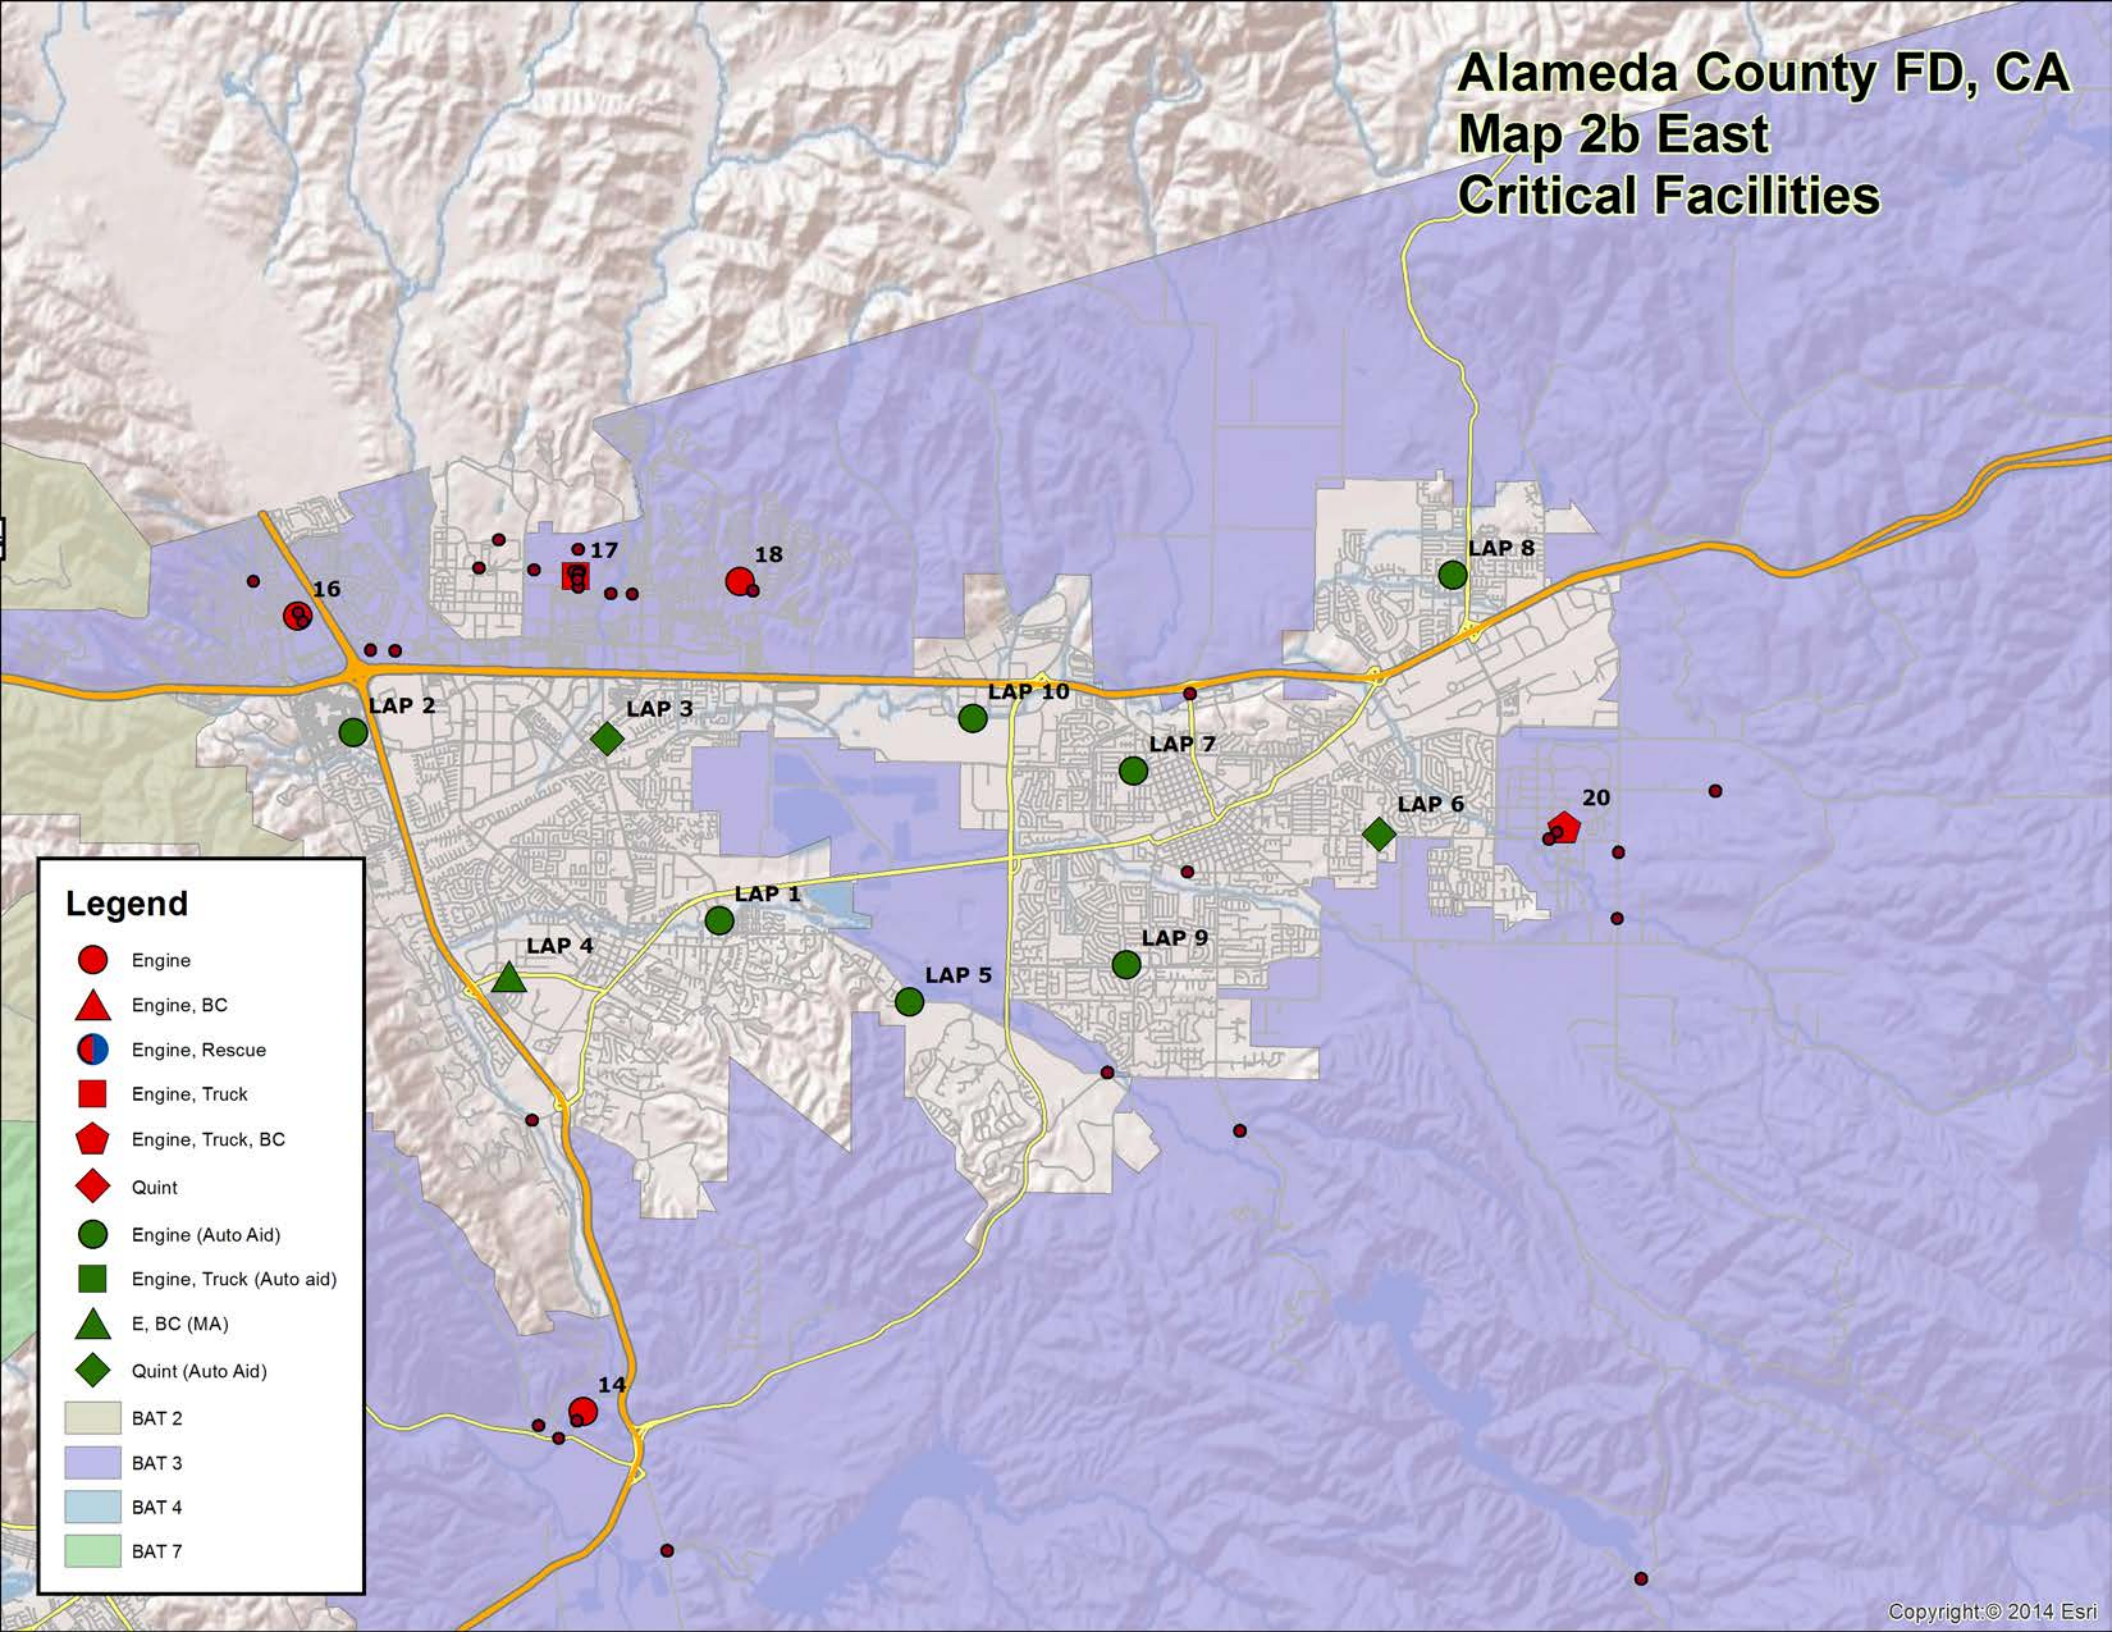

Alameda County FD, CA Map 1 South General Geography

Legend

- Engine
- ▲ Engine, BC
- Engine, Rescue
- Engine, Truck
- ◆ Engine, Truck, BC
- ◆ Quint
- Engine (Auto Aid)
- Engine, Truck (Auto aid)
- ◆ Quint (Auto Aid)
- BAT 2
- BAT 3
- BAT 4
- BAT 7

Alameda County FD, CA

Map 2a

Planning Zones

Legend

- Engine
- ▲ Engine, BC
- Engine, Rescue
- Engine, Truck
- ⬠ Engine, Truck, BC
- ◆ Quint
- Engine (Auto Aid)
- Engine, Truck (Auto aid)
- ▲ E, BC (MA)
- ◆ Quint (Auto Aid)
- BAT 2
- BAT 3
- BAT 4
- BAT 7

Alameda County FD, CA Map 2b East Critical Facilities

Legend

- Engine
- ▲ Engine, BC
- Engine, Rescue
- Engine, Truck
- ◆ Engine, Truck, BC
- ◆ Quint
- Engine (Auto Aid)
- Engine, Truck (Auto aid)
- ▲ E, BC (MA)
- ◆ Quint (Auto Aid)
- BAT 2
- BAT 3
- BAT 4
- BAT 7