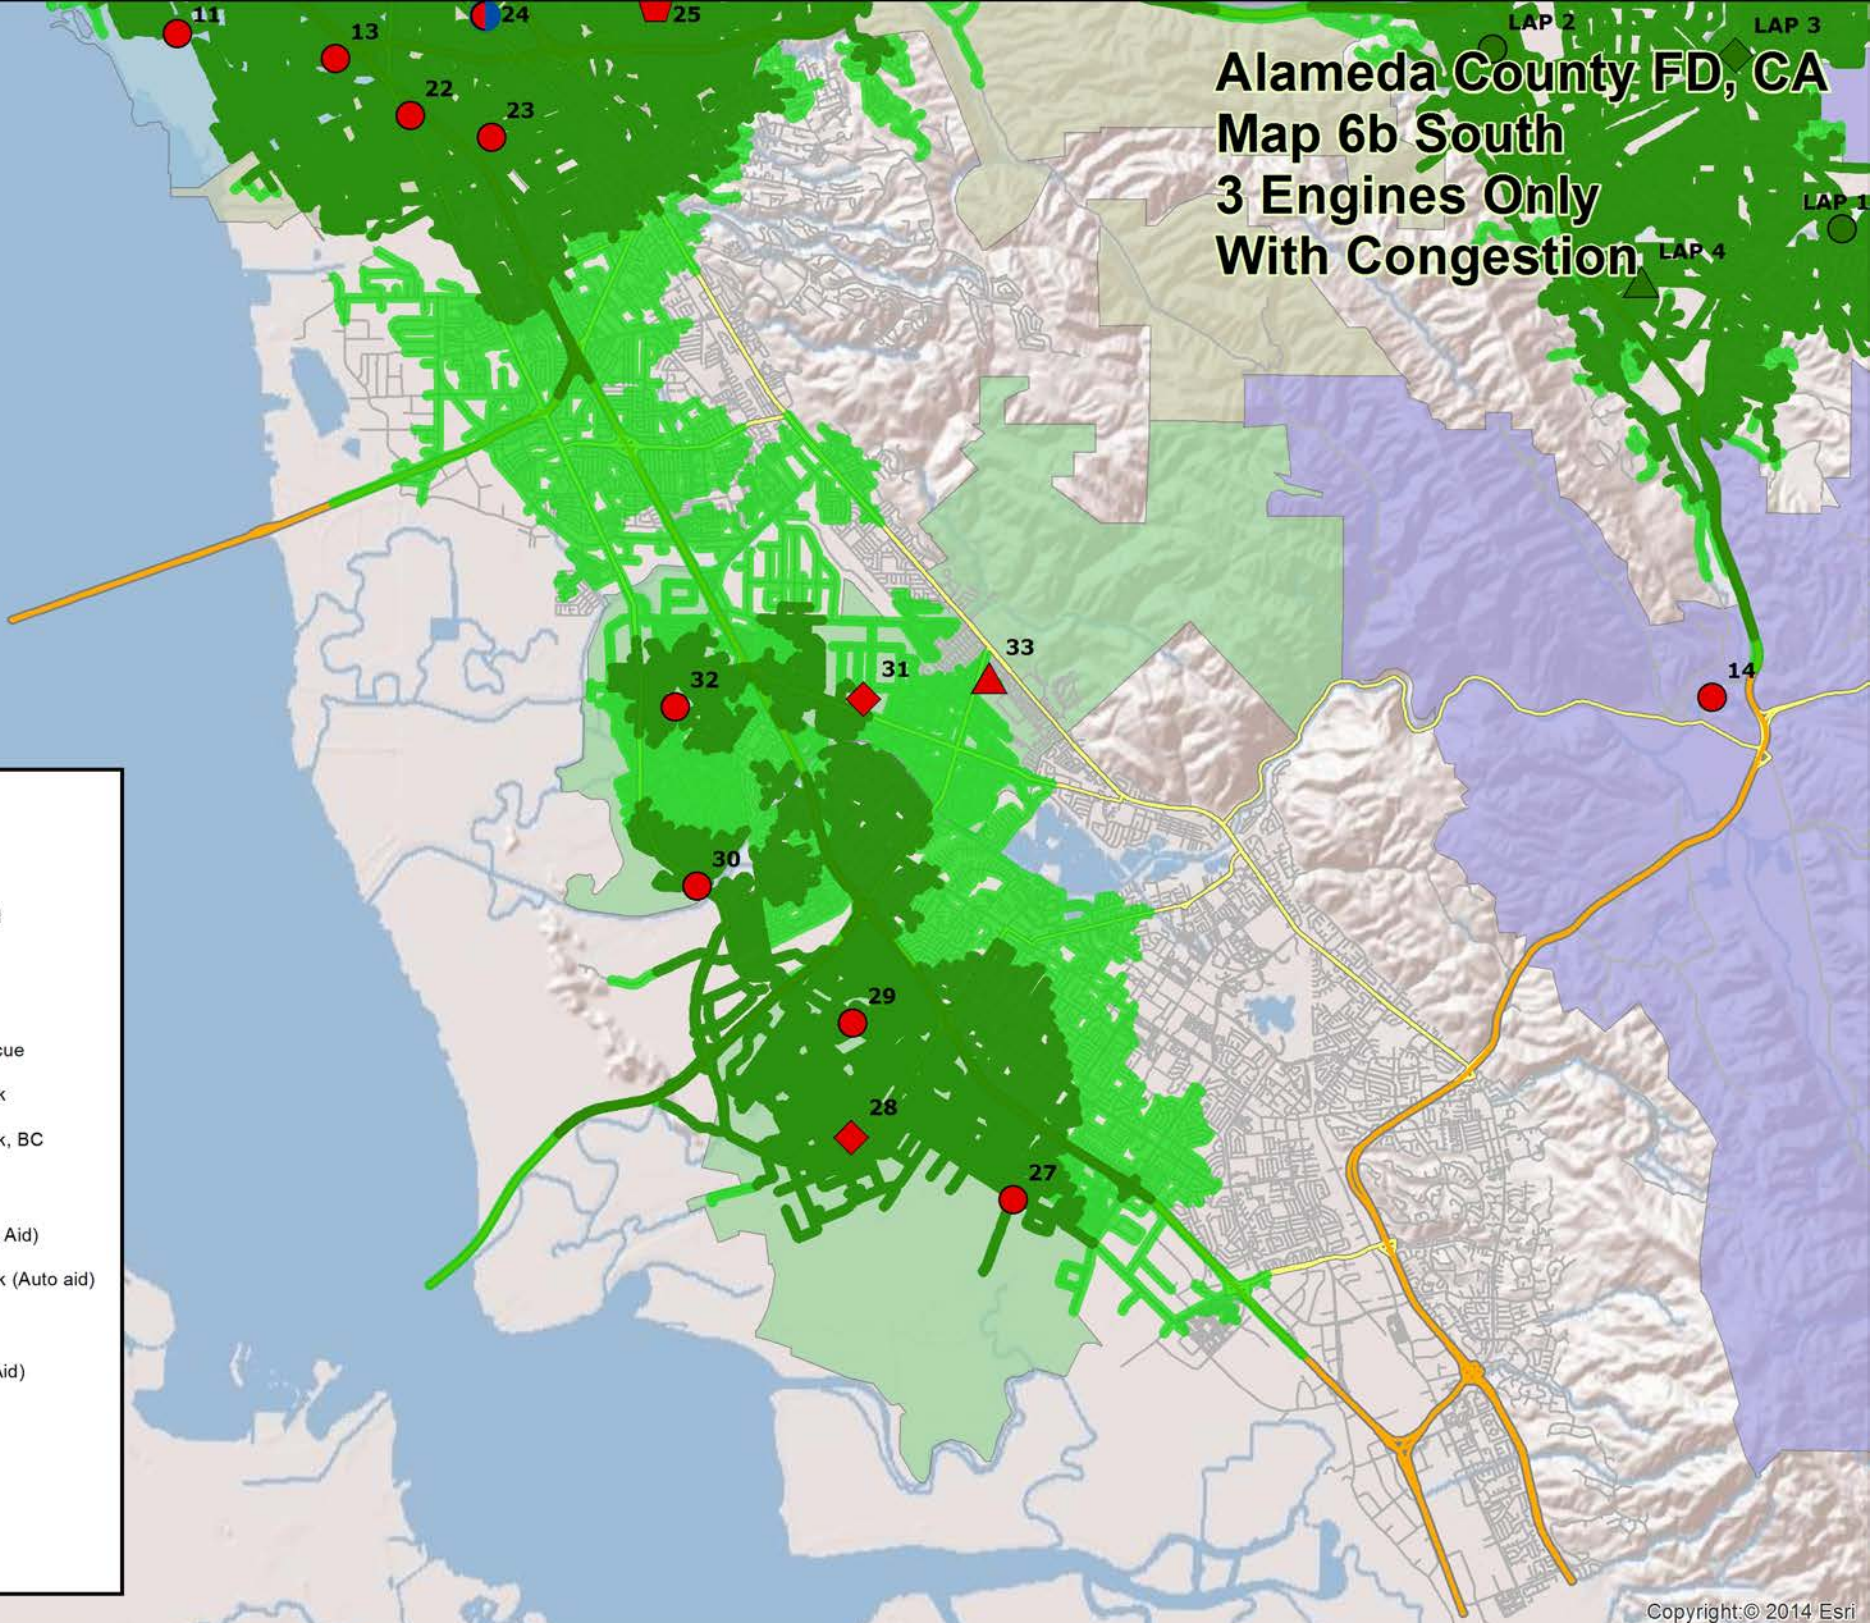

Alameda County FD, CA Map 6b South 3 Engines Only With Congestion

Legend

- Congested
- Uncongested
- Engine
- Engine, BC
- Engine, Rescue
- Engine, Truck
- Engine, Truck, BC
- Quint
- Engine (Auto Aid)
- Engine, Truck (Auto aid)
- E, BC (MA)
- Quint (Auto Aid)
- BAT 2
- BAT 3
- BAT 4
- BAT 7