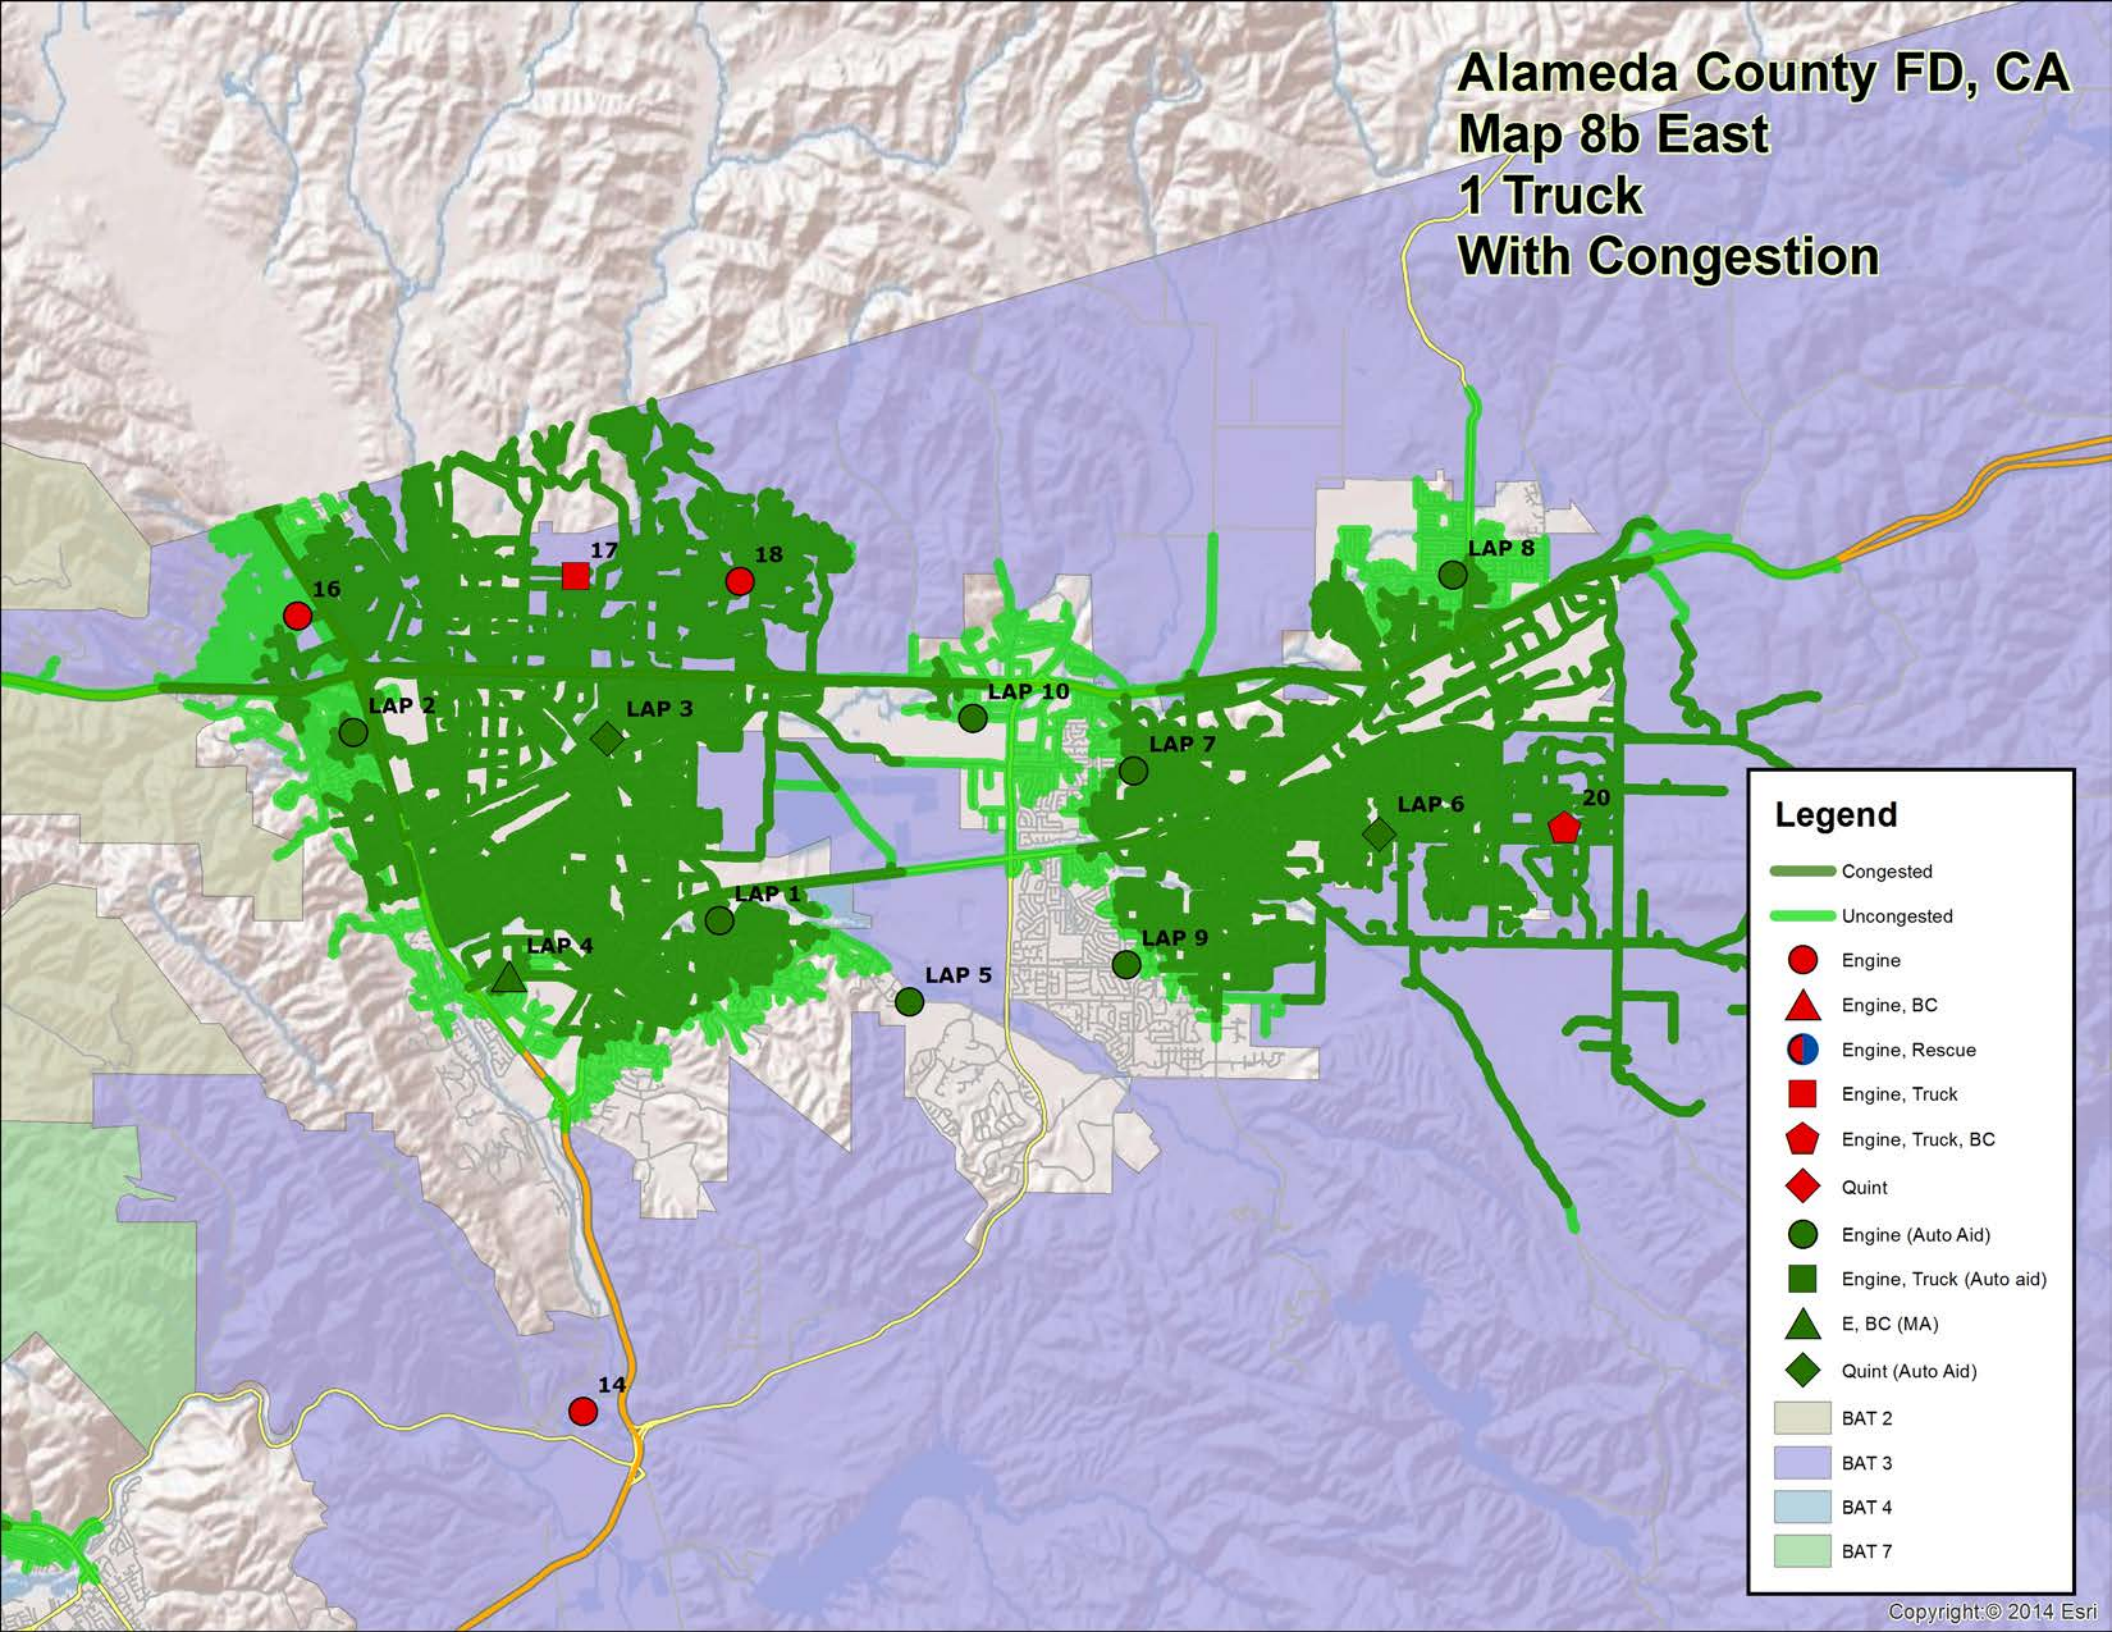

Alameda County FD, CA

Map 8b East

1 Truck With Congestion

Legend

- Congested
- Uncongested
- Engine
- ▲ Engine, BC
- Engine, Rescue
- Engine, Truck
- ⬠ Engine, Truck, BC
- Quint
- Engine (Auto Aid)
- Engine, Truck (Auto aid)
- ▲ E, BC (MA)
- Quint (Auto Aid)
- BAT 2
- BAT 3
- BAT 4
- BAT 7