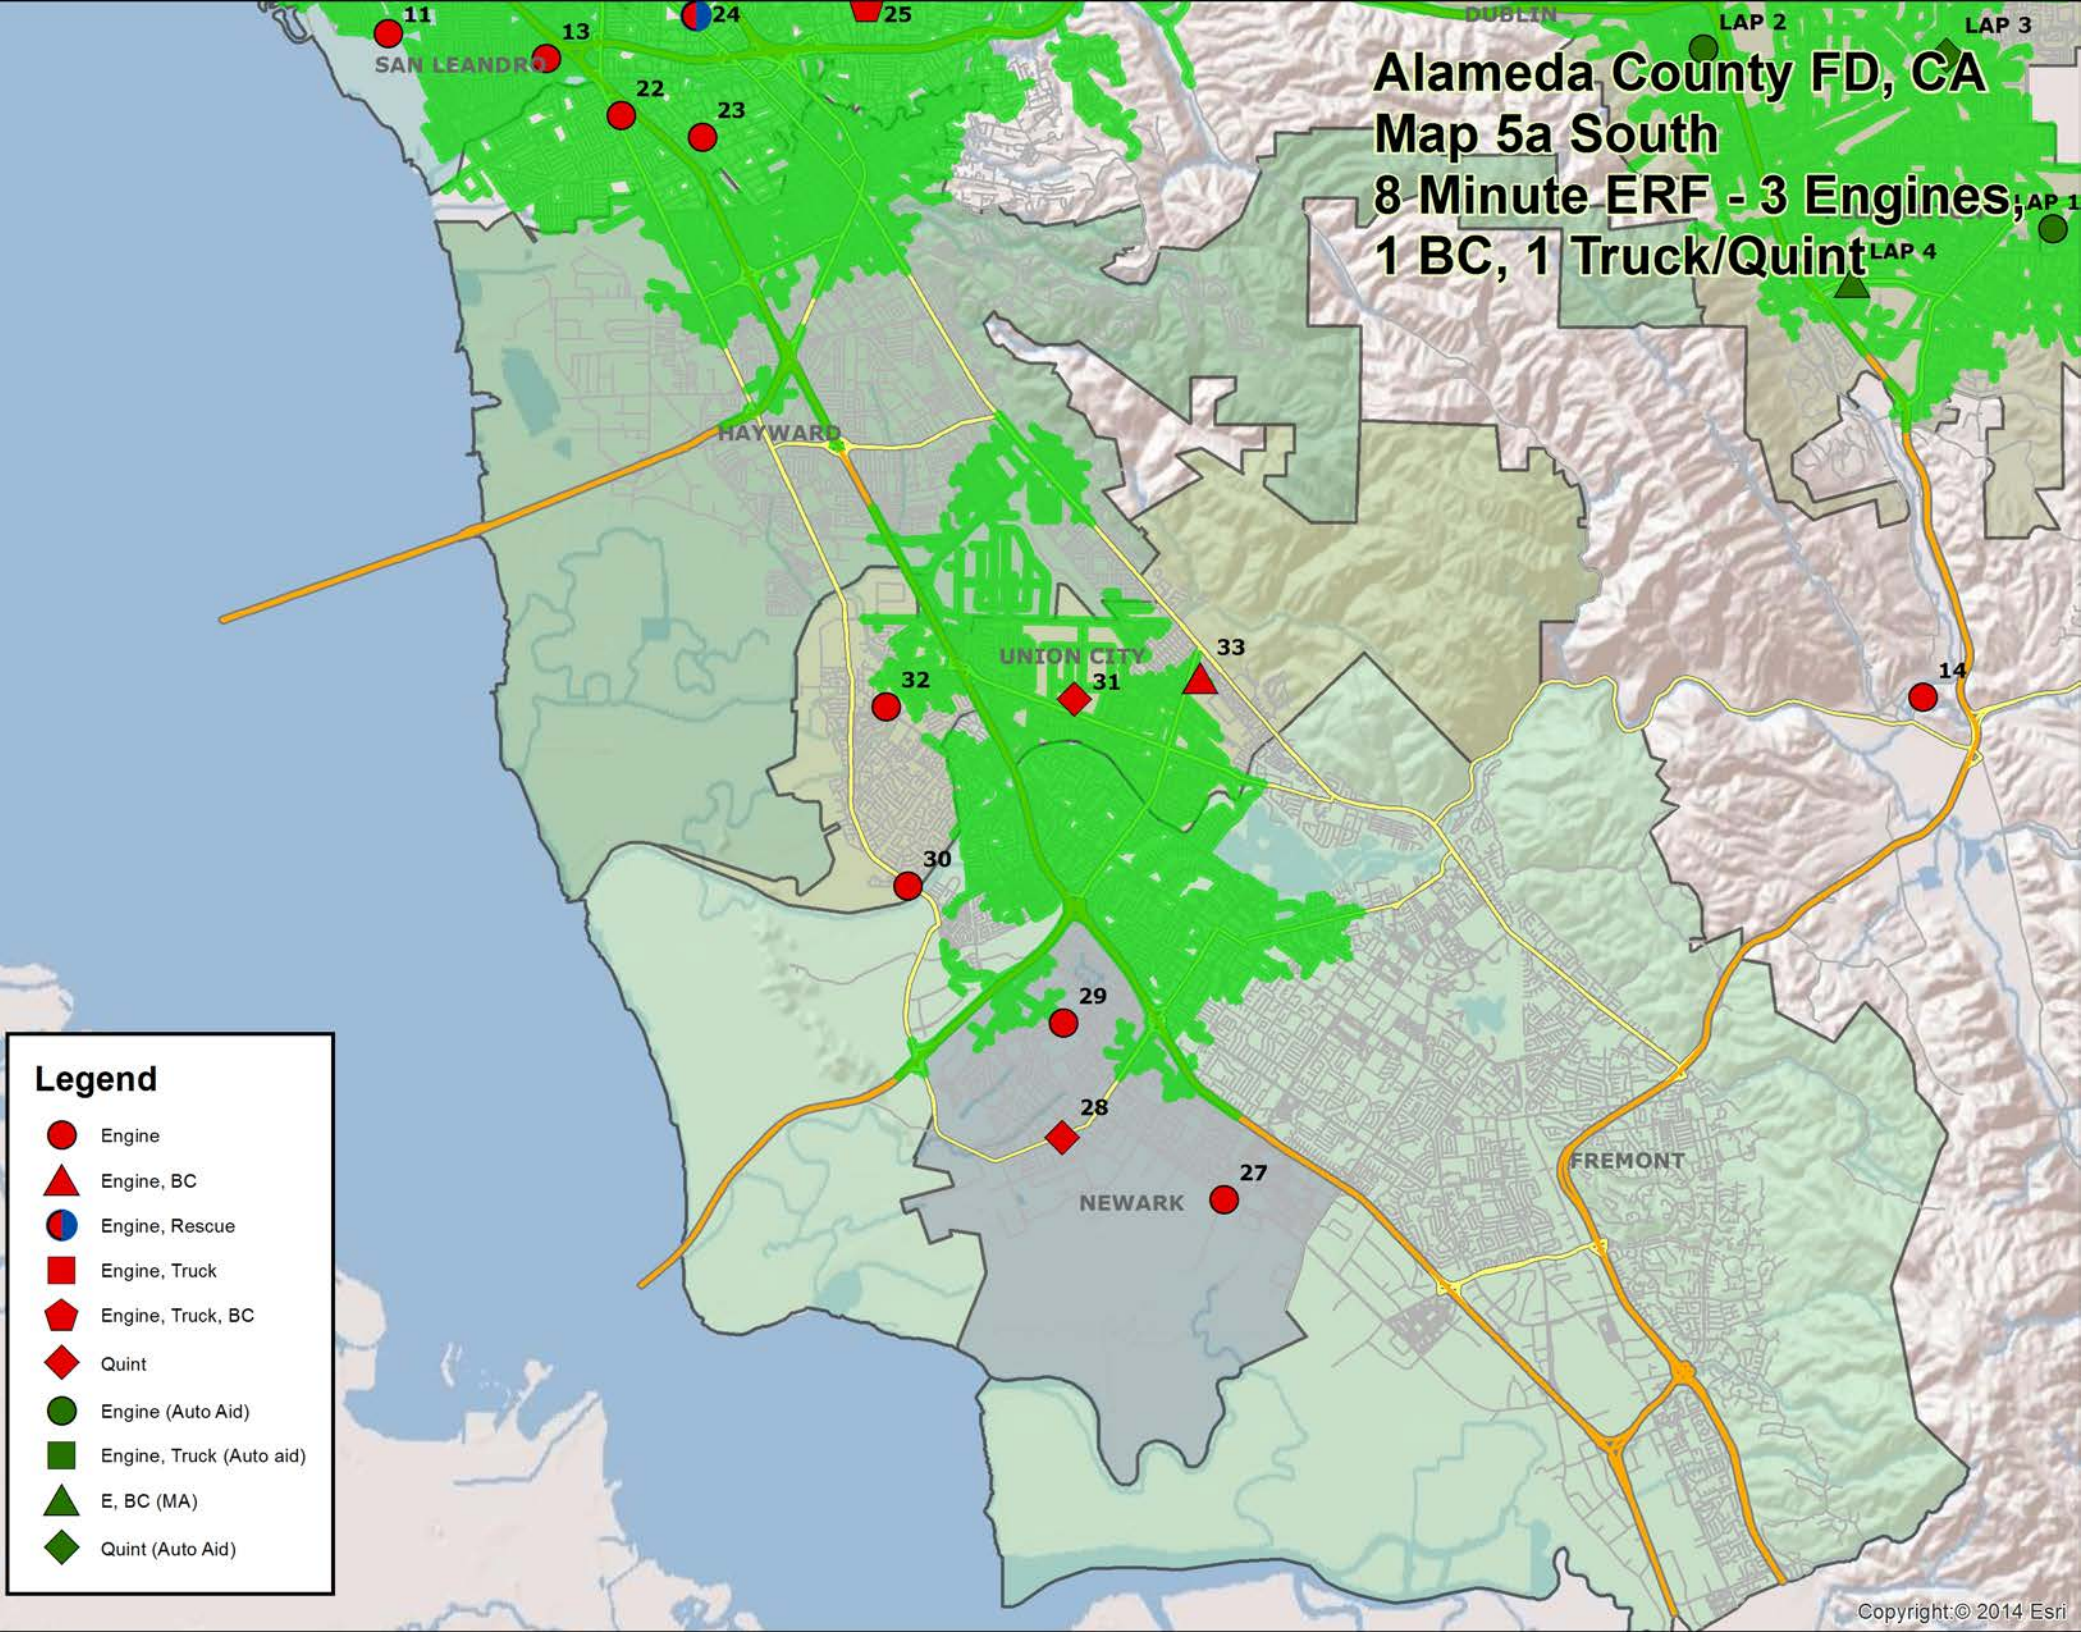

**Alameda County FD, CA
Map 5a-East
8 Minute ERF - 3 Engines,
1 BC, 1 Truck/Quint**

Legend

- Engine
- ▲ Engine, BC
- Engine, Rescue
- Engine, Truck
- ⬠ Engine, Truck, BC
- ◆ Quint
- Engine (Auto Aid)
- Engine, Truck (Auto aid)
- ▲ E, BC (MA)
- ◆ Quint (Auto Aid)

**Alameda County FD, CA
Map 5a North
8 Minute ERF - 3 Engines,
1 BC, 1 Truck/Quint**

Legend

- Engine
- ▲ Engine, BC
- Engine, Rescue
- Engine, Truck
- ⬠ Engine, Truck, BC
- ◆ Quint
- Engine (Auto Aid)
- Engine, Truck (Auto aid)
- ▲ E, BC (MA)
- ◆ Quint (Auto Aid)

Alameda County FD, CA Map 5a South 8 Minute ERF - 3 Engines, 1 BC, 1 Truck/Quint

Legend

- Engine
- ▲ Engine, BC
- Engine, Rescue
- Engine, Truck
- ◆ Engine, Truck, BC
- ◆ Quint
- Engine (Auto Aid)
- Engine, Truck (Auto aid)
- ▲ E, BC (MA)
- ◆ Quint (Auto Aid)