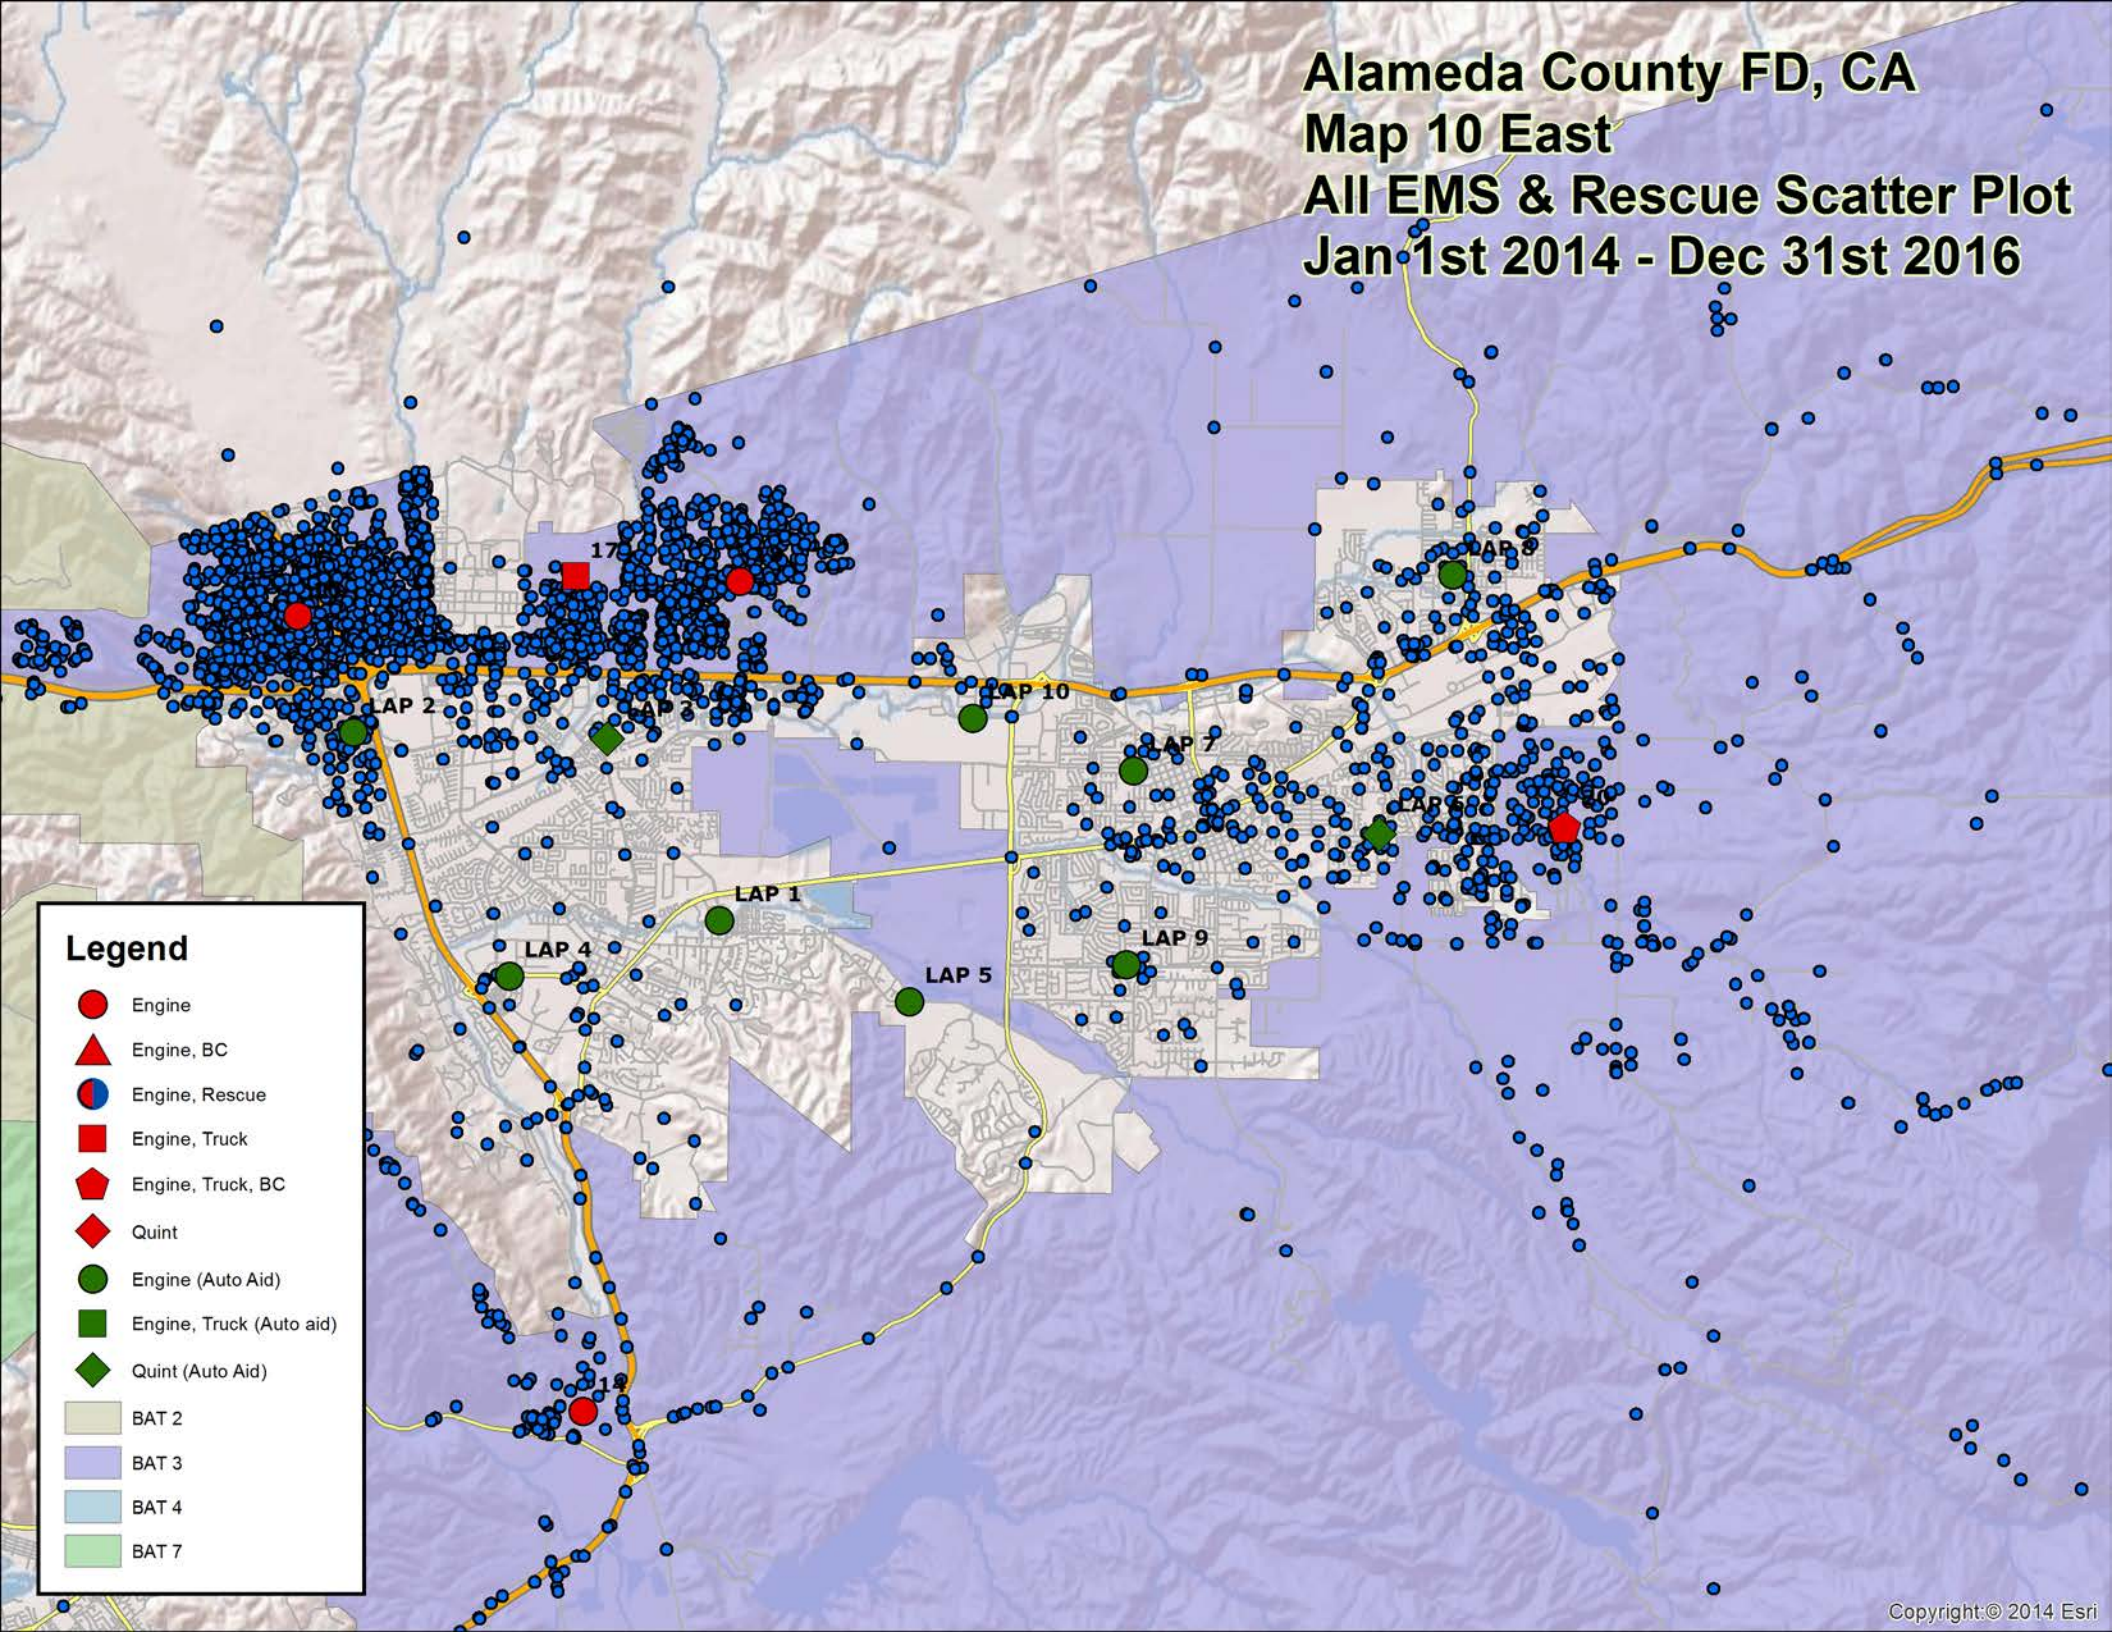

**Alameda County FD, CA
Map 10 East
All EMS & Rescue Scatter Plot
Jan 1st 2014 - Dec 31st 2016**

Legend

- Engine
- ▲ Engine, BC
- Engine, Rescue
- Engine, Truck
- Engine, Truck, BC
- Quint
- Engine (Auto Aid)
- Engine, Truck (Auto aid)
- Quint (Auto Aid)
- BAT 2
- BAT 3
- BAT 4
- BAT 7