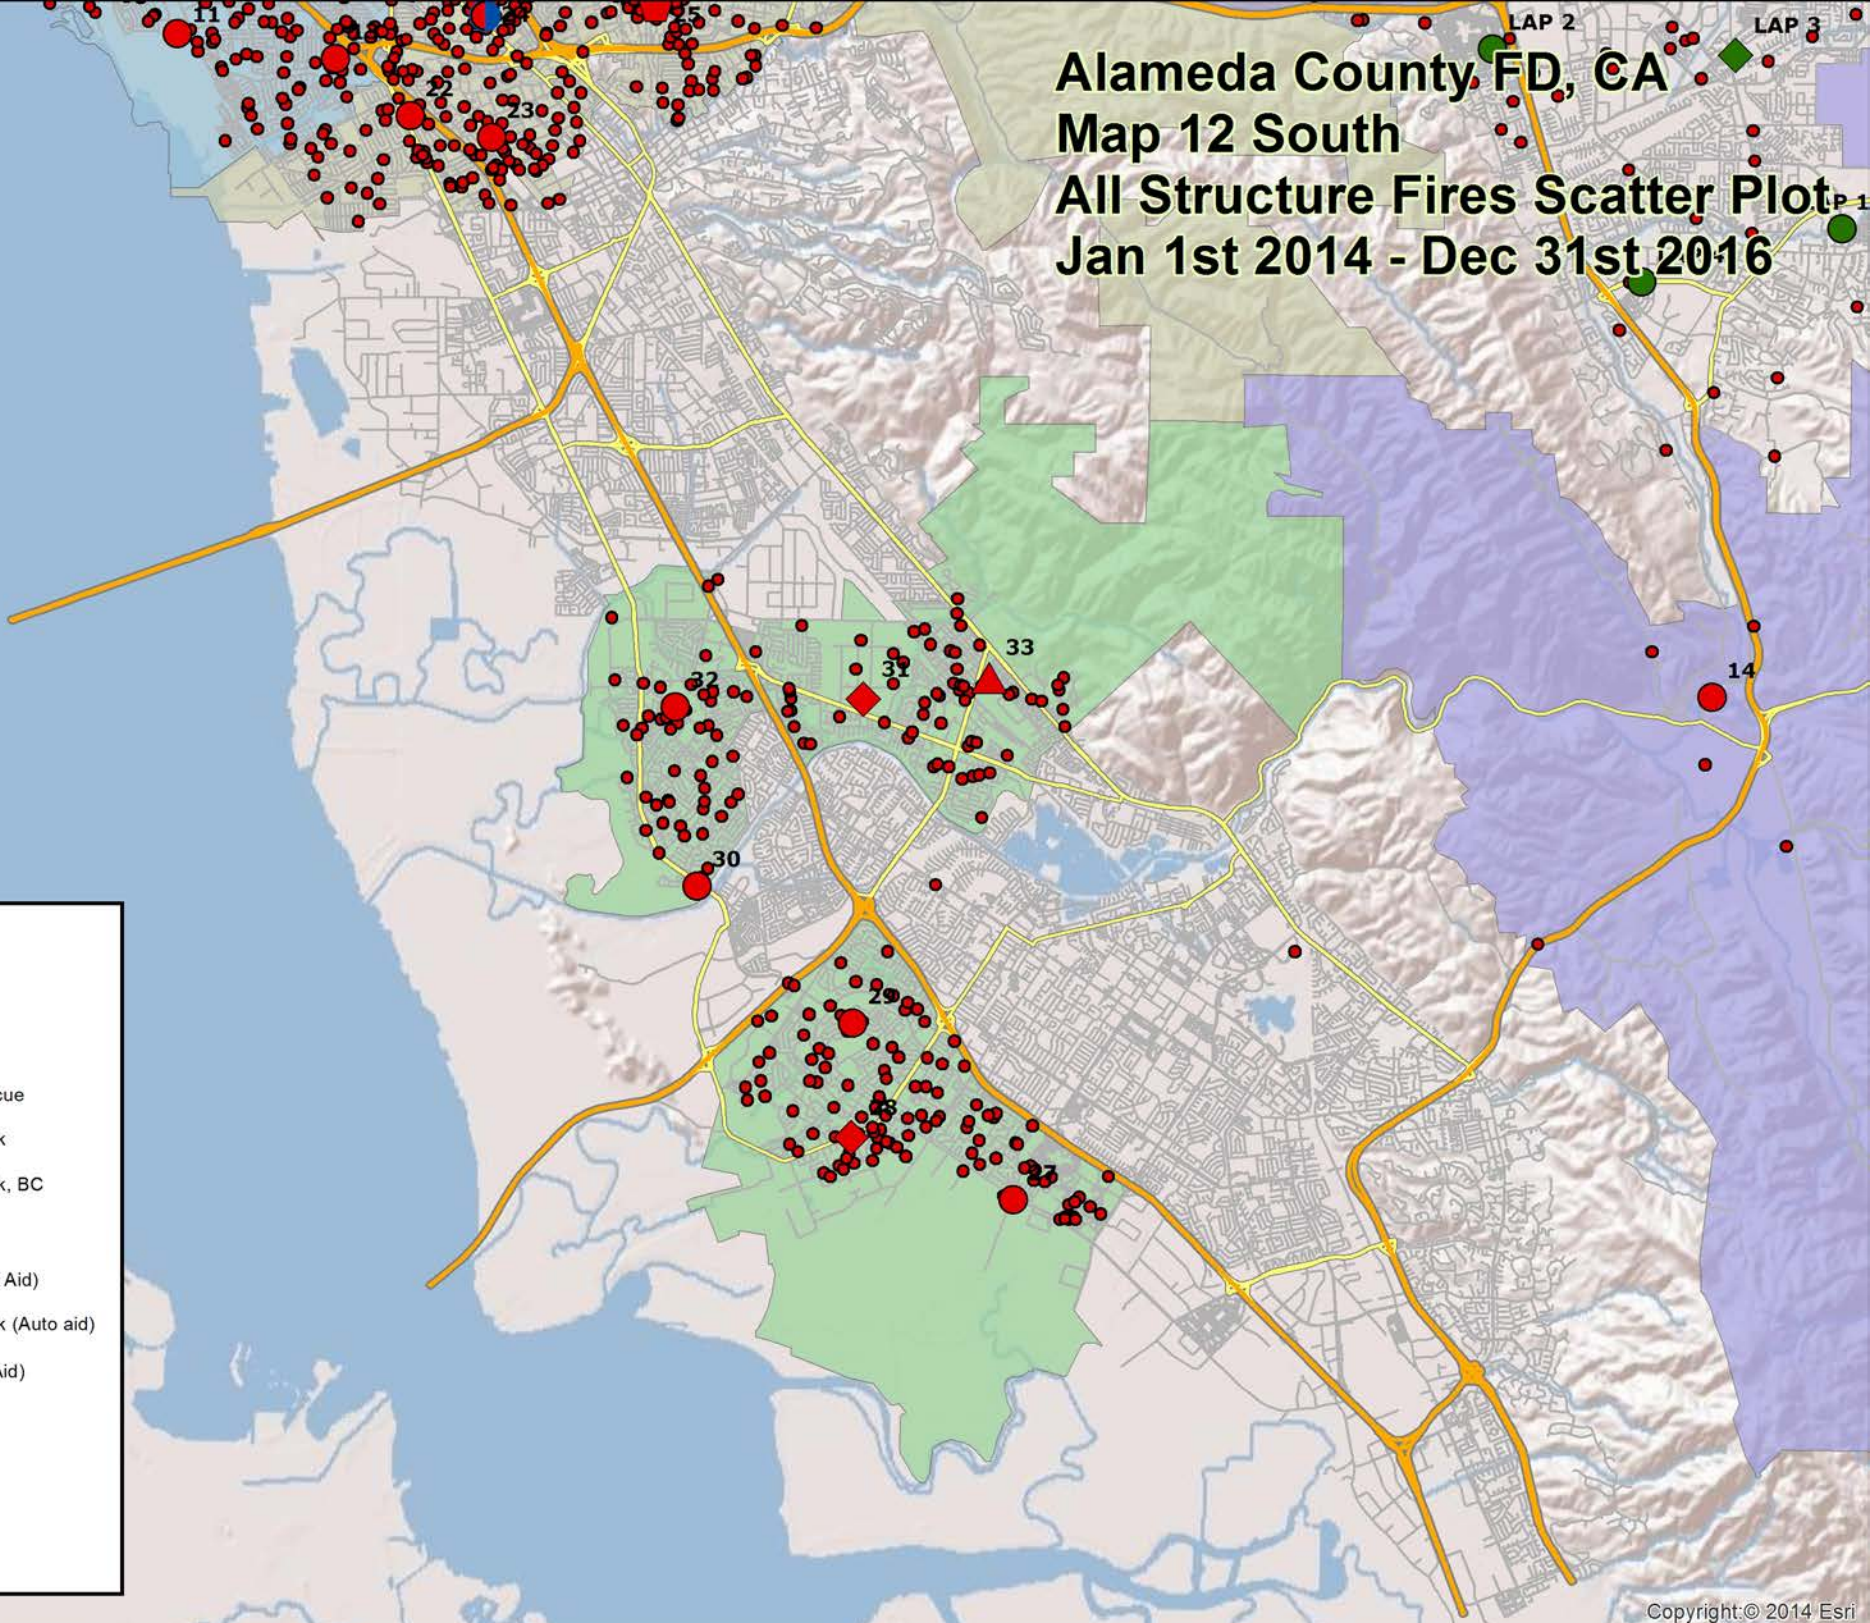

Alameda County FD, CA Map 13 East Hot Spot for All EMS & Rescue Jan 1st 2014 - Dec 31st 2016

Legend

- Engine
- ▲ Engine, BC
- Engine, Rescue
- Engine, Truck
- ◆ Engine, Truck, BC
- ◆ Quint
- Engine (Auto Aid)
- Engine, Truck (Auto aid)
- ◆ Quint (Auto Aid)
- BAT 2
- BAT 3
- BAT 4
- BAT 7