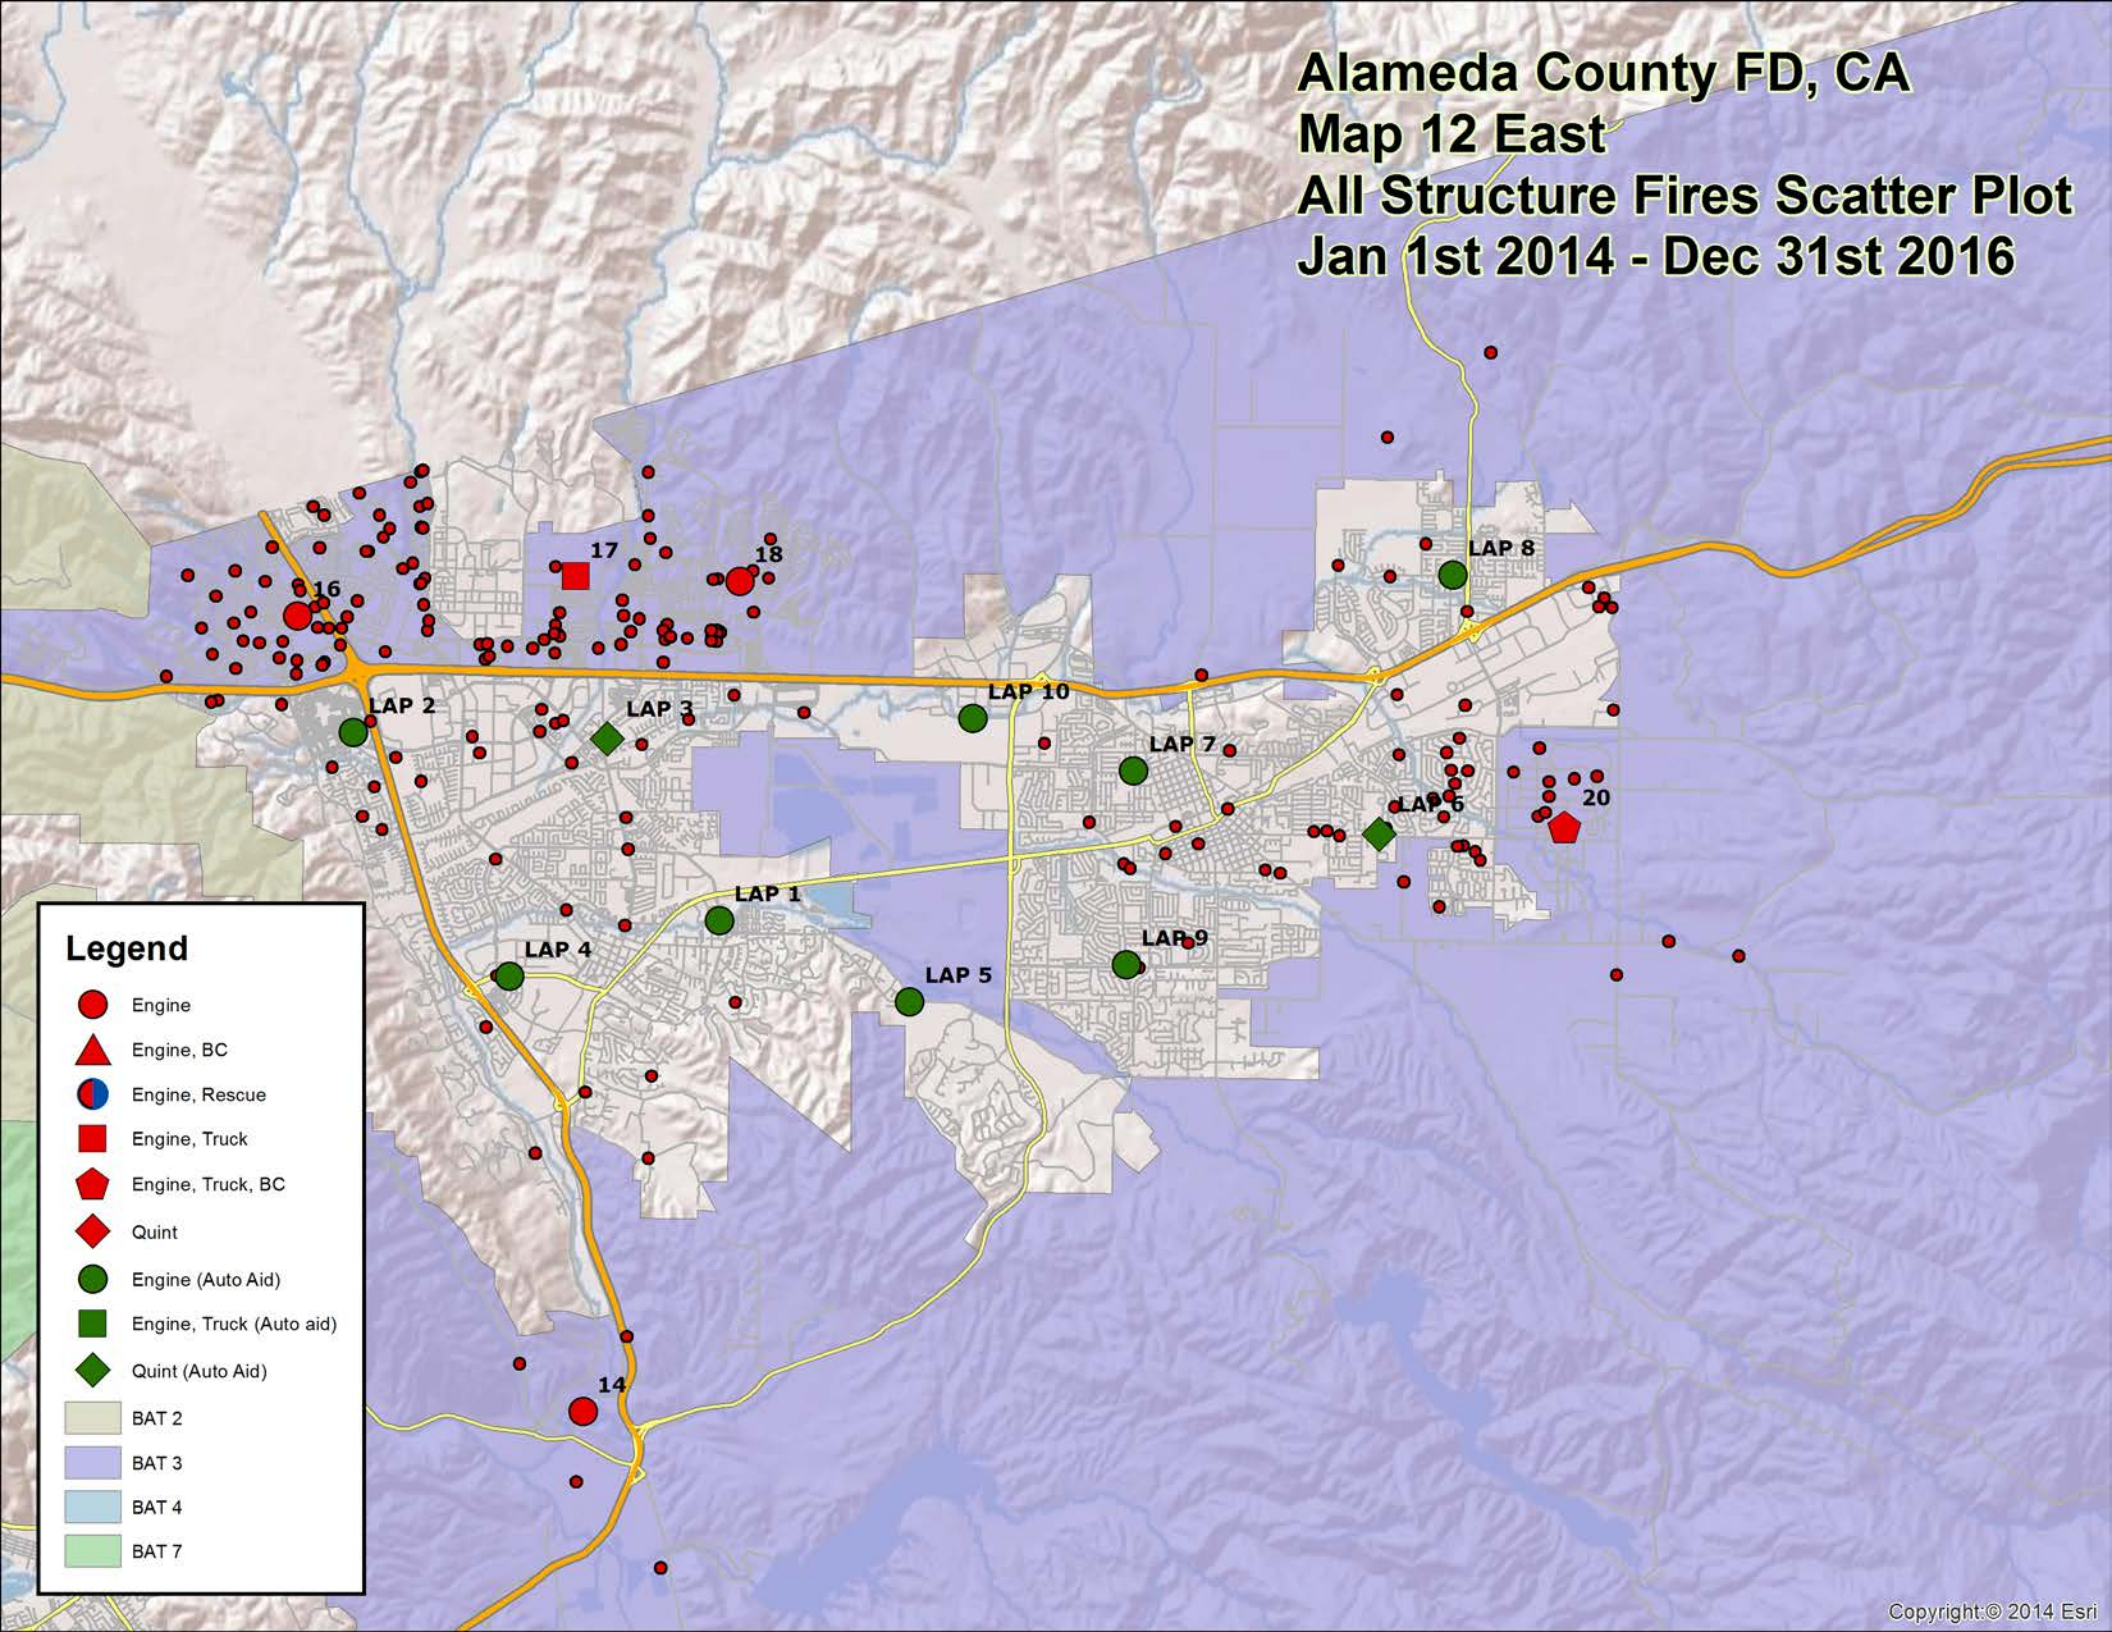

Alameda County FD, CA Map 12 East All Structure Fires Scatter Plot Jan 1st 2014 - Dec 31st 2016

Legend

- Engine
- ▲ Engine, BC
- Engine, Rescue
- Engine, Truck
- Engine, Truck, BC
- Quint
- Engine (Auto Aid)
- Engine, Truck (Auto aid)
- Quint (Auto Aid)
- BAT 2
- BAT 3
- BAT 4
- BAT 7