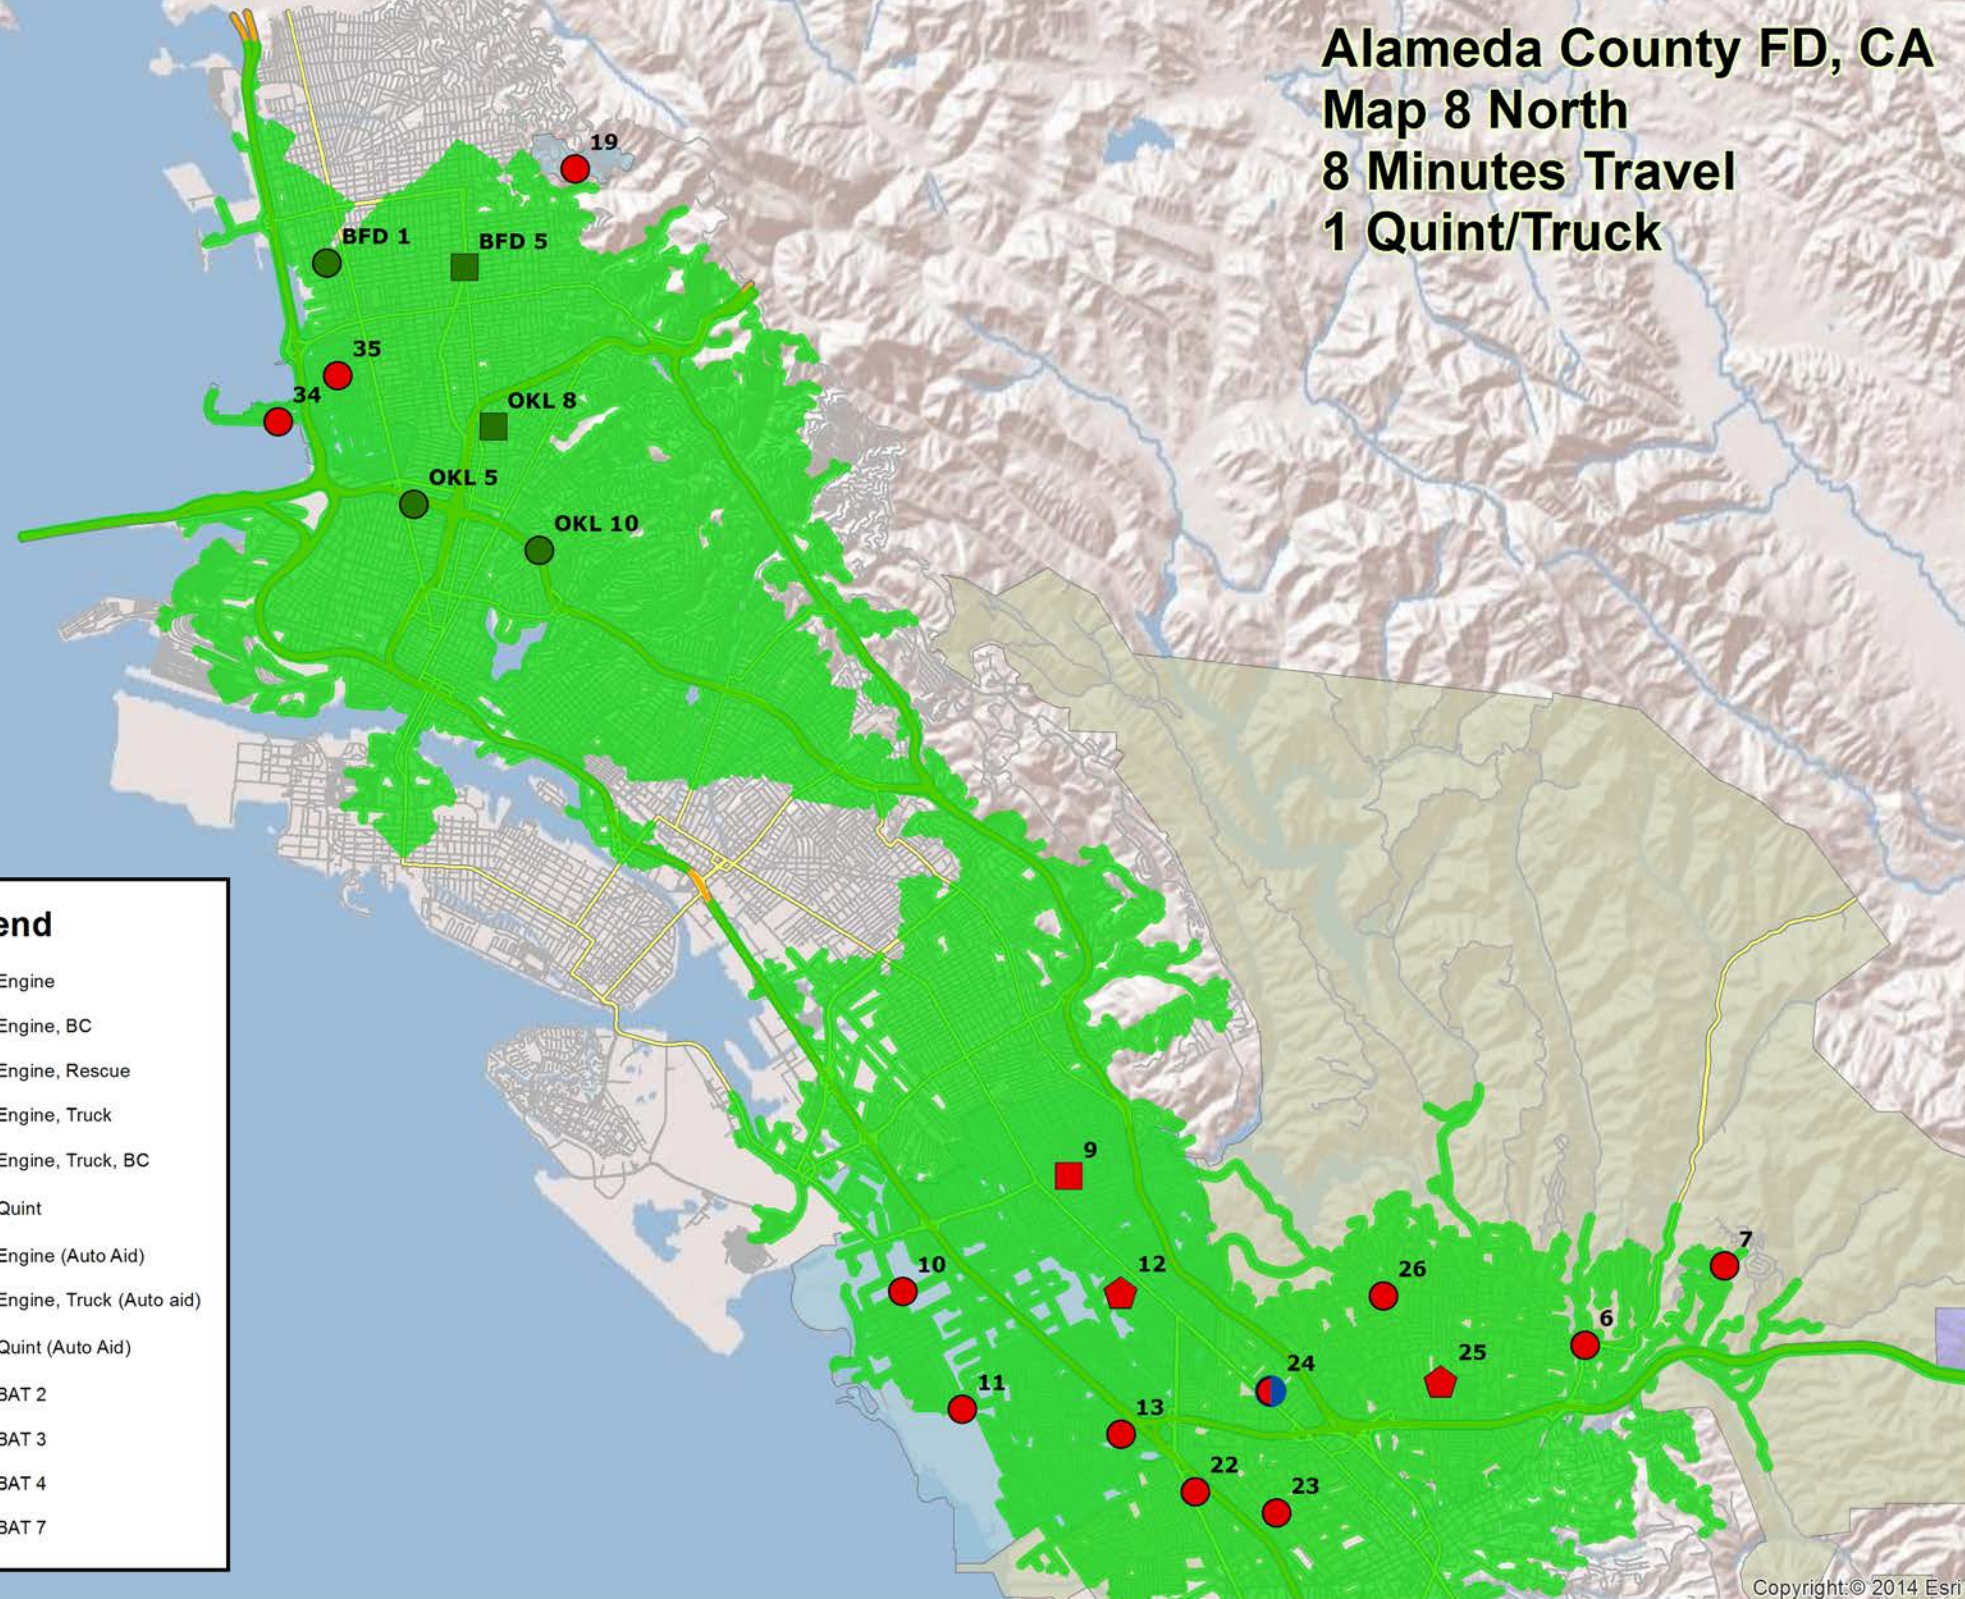

Alameda County FD, CA Map 8 North 8 Minutes Travel 1 Quint/Truck

Legend

- Engine
- ▲ Engine, BC
- Engine, Rescue
- Engine, Truck
- Engine, Truck, BC
- Quint
- Engine (Auto Aid)
- Engine, Truck (Auto aid)
- Quint (Auto Aid)
- BAT 2
- BAT 3
- BAT 4
- BAT 7