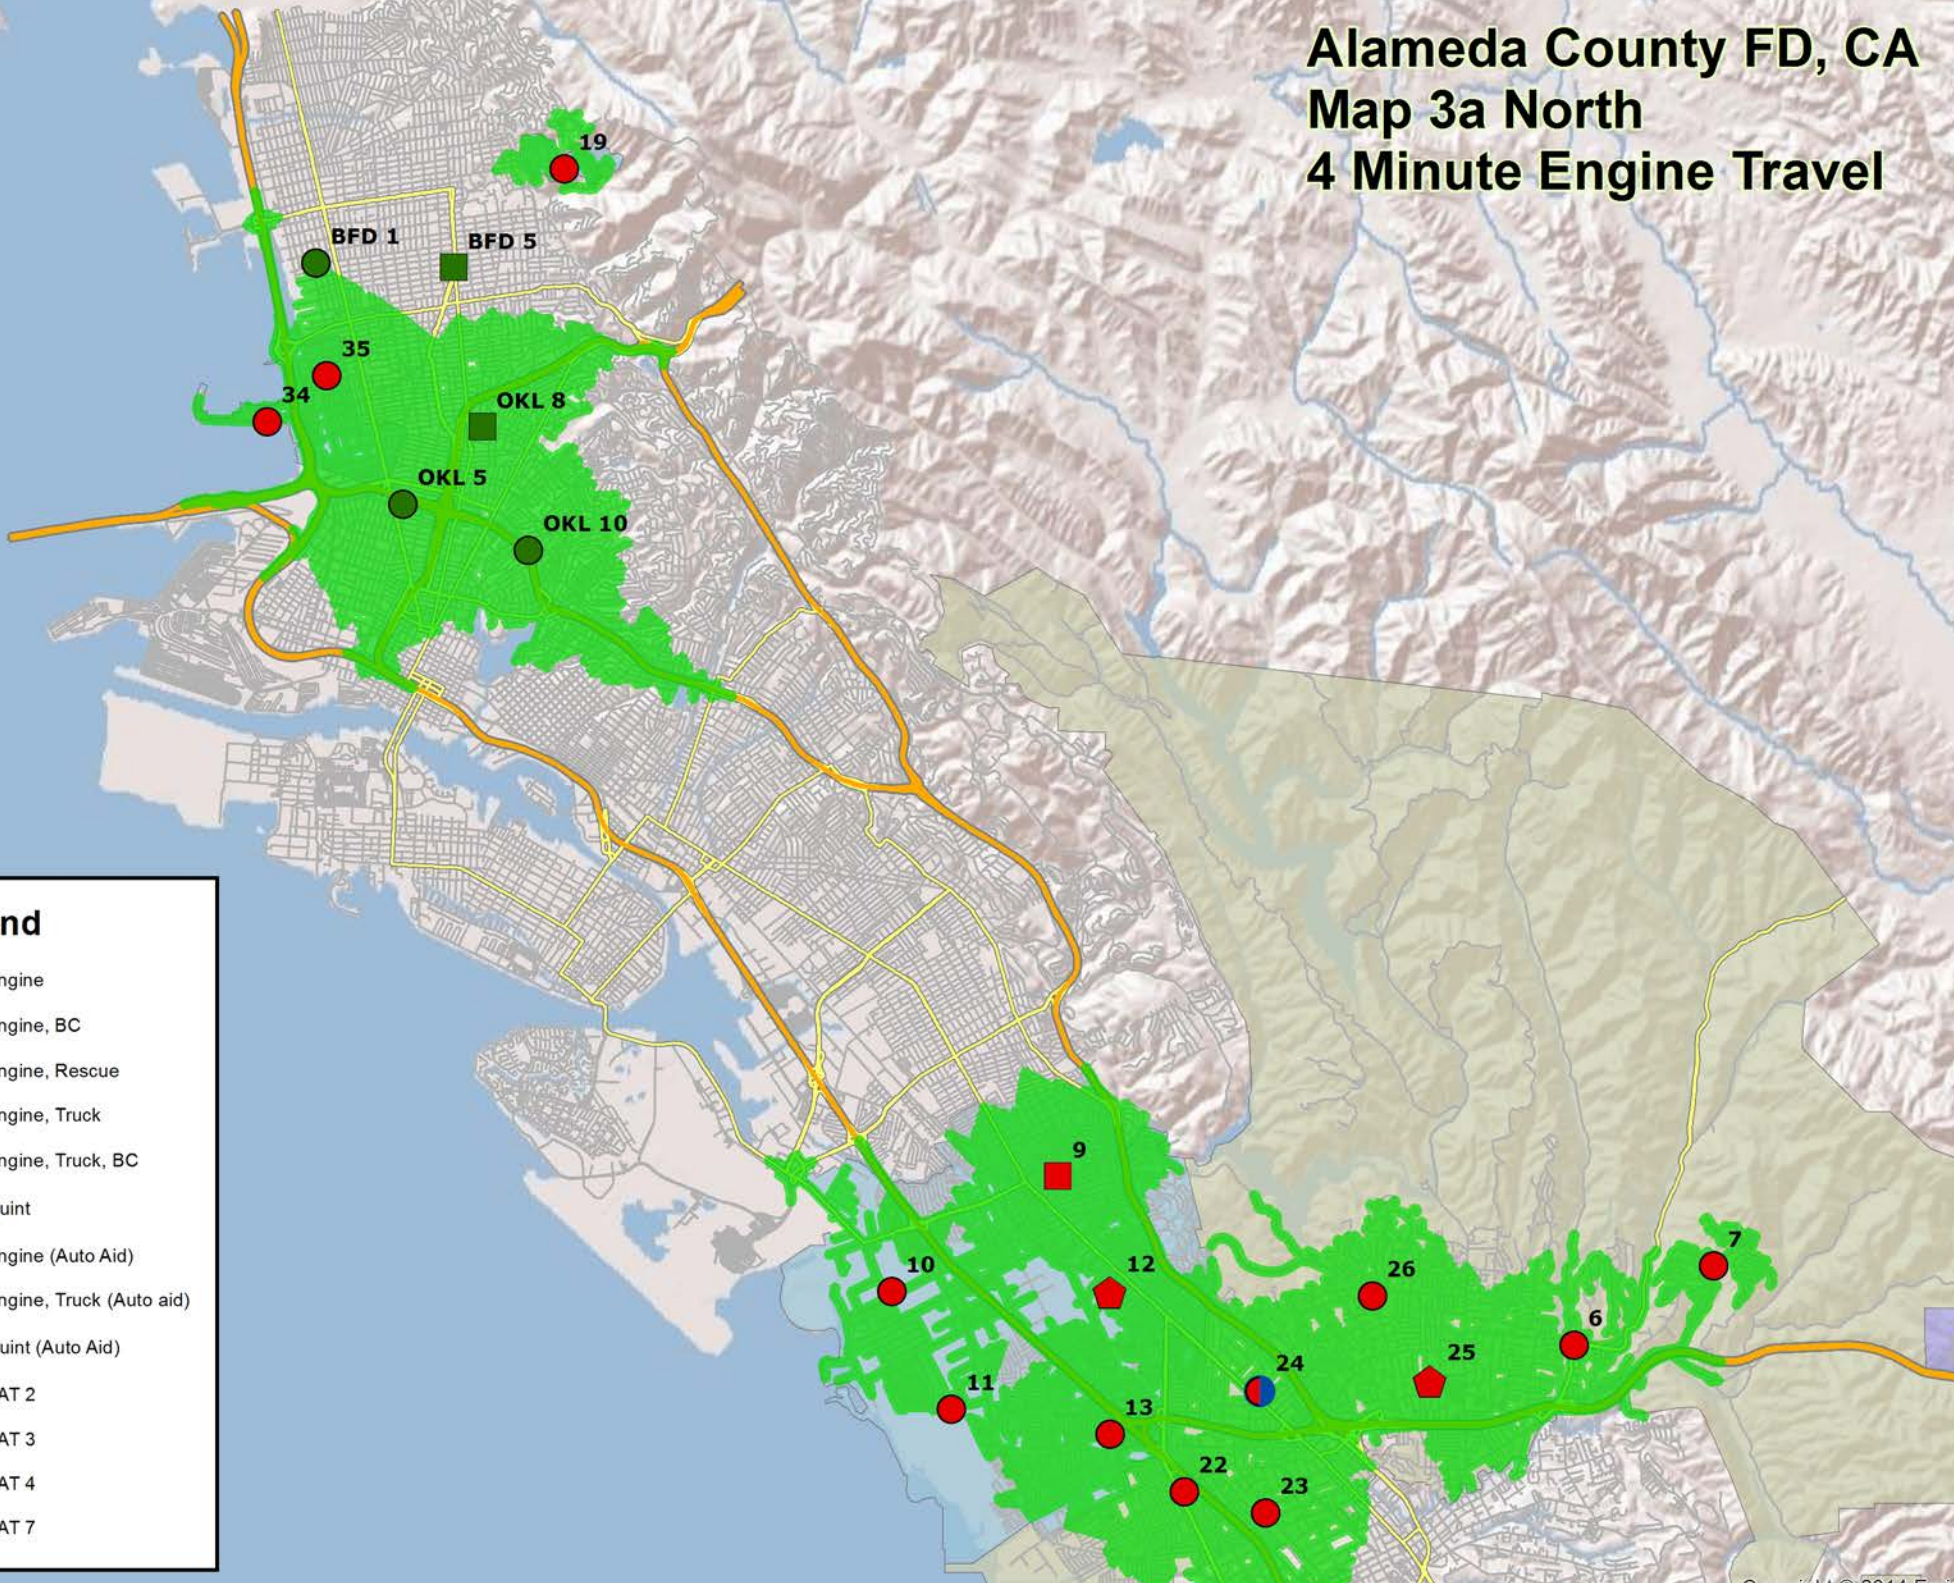

Alameda County FD, CA Map 3a North 4 Minute Engine Travel

Legend

- Engine
- ▲ Engine, BC
- Engine, Rescue
- Engine, Truck
- Engine, Truck, BC
- Quint
- Engine (Auto Aid)
- Engine, Truck (Auto aid)
- Quint (Auto Aid)
- BAT 2
- BAT 3
- BAT 4
- BAT 7