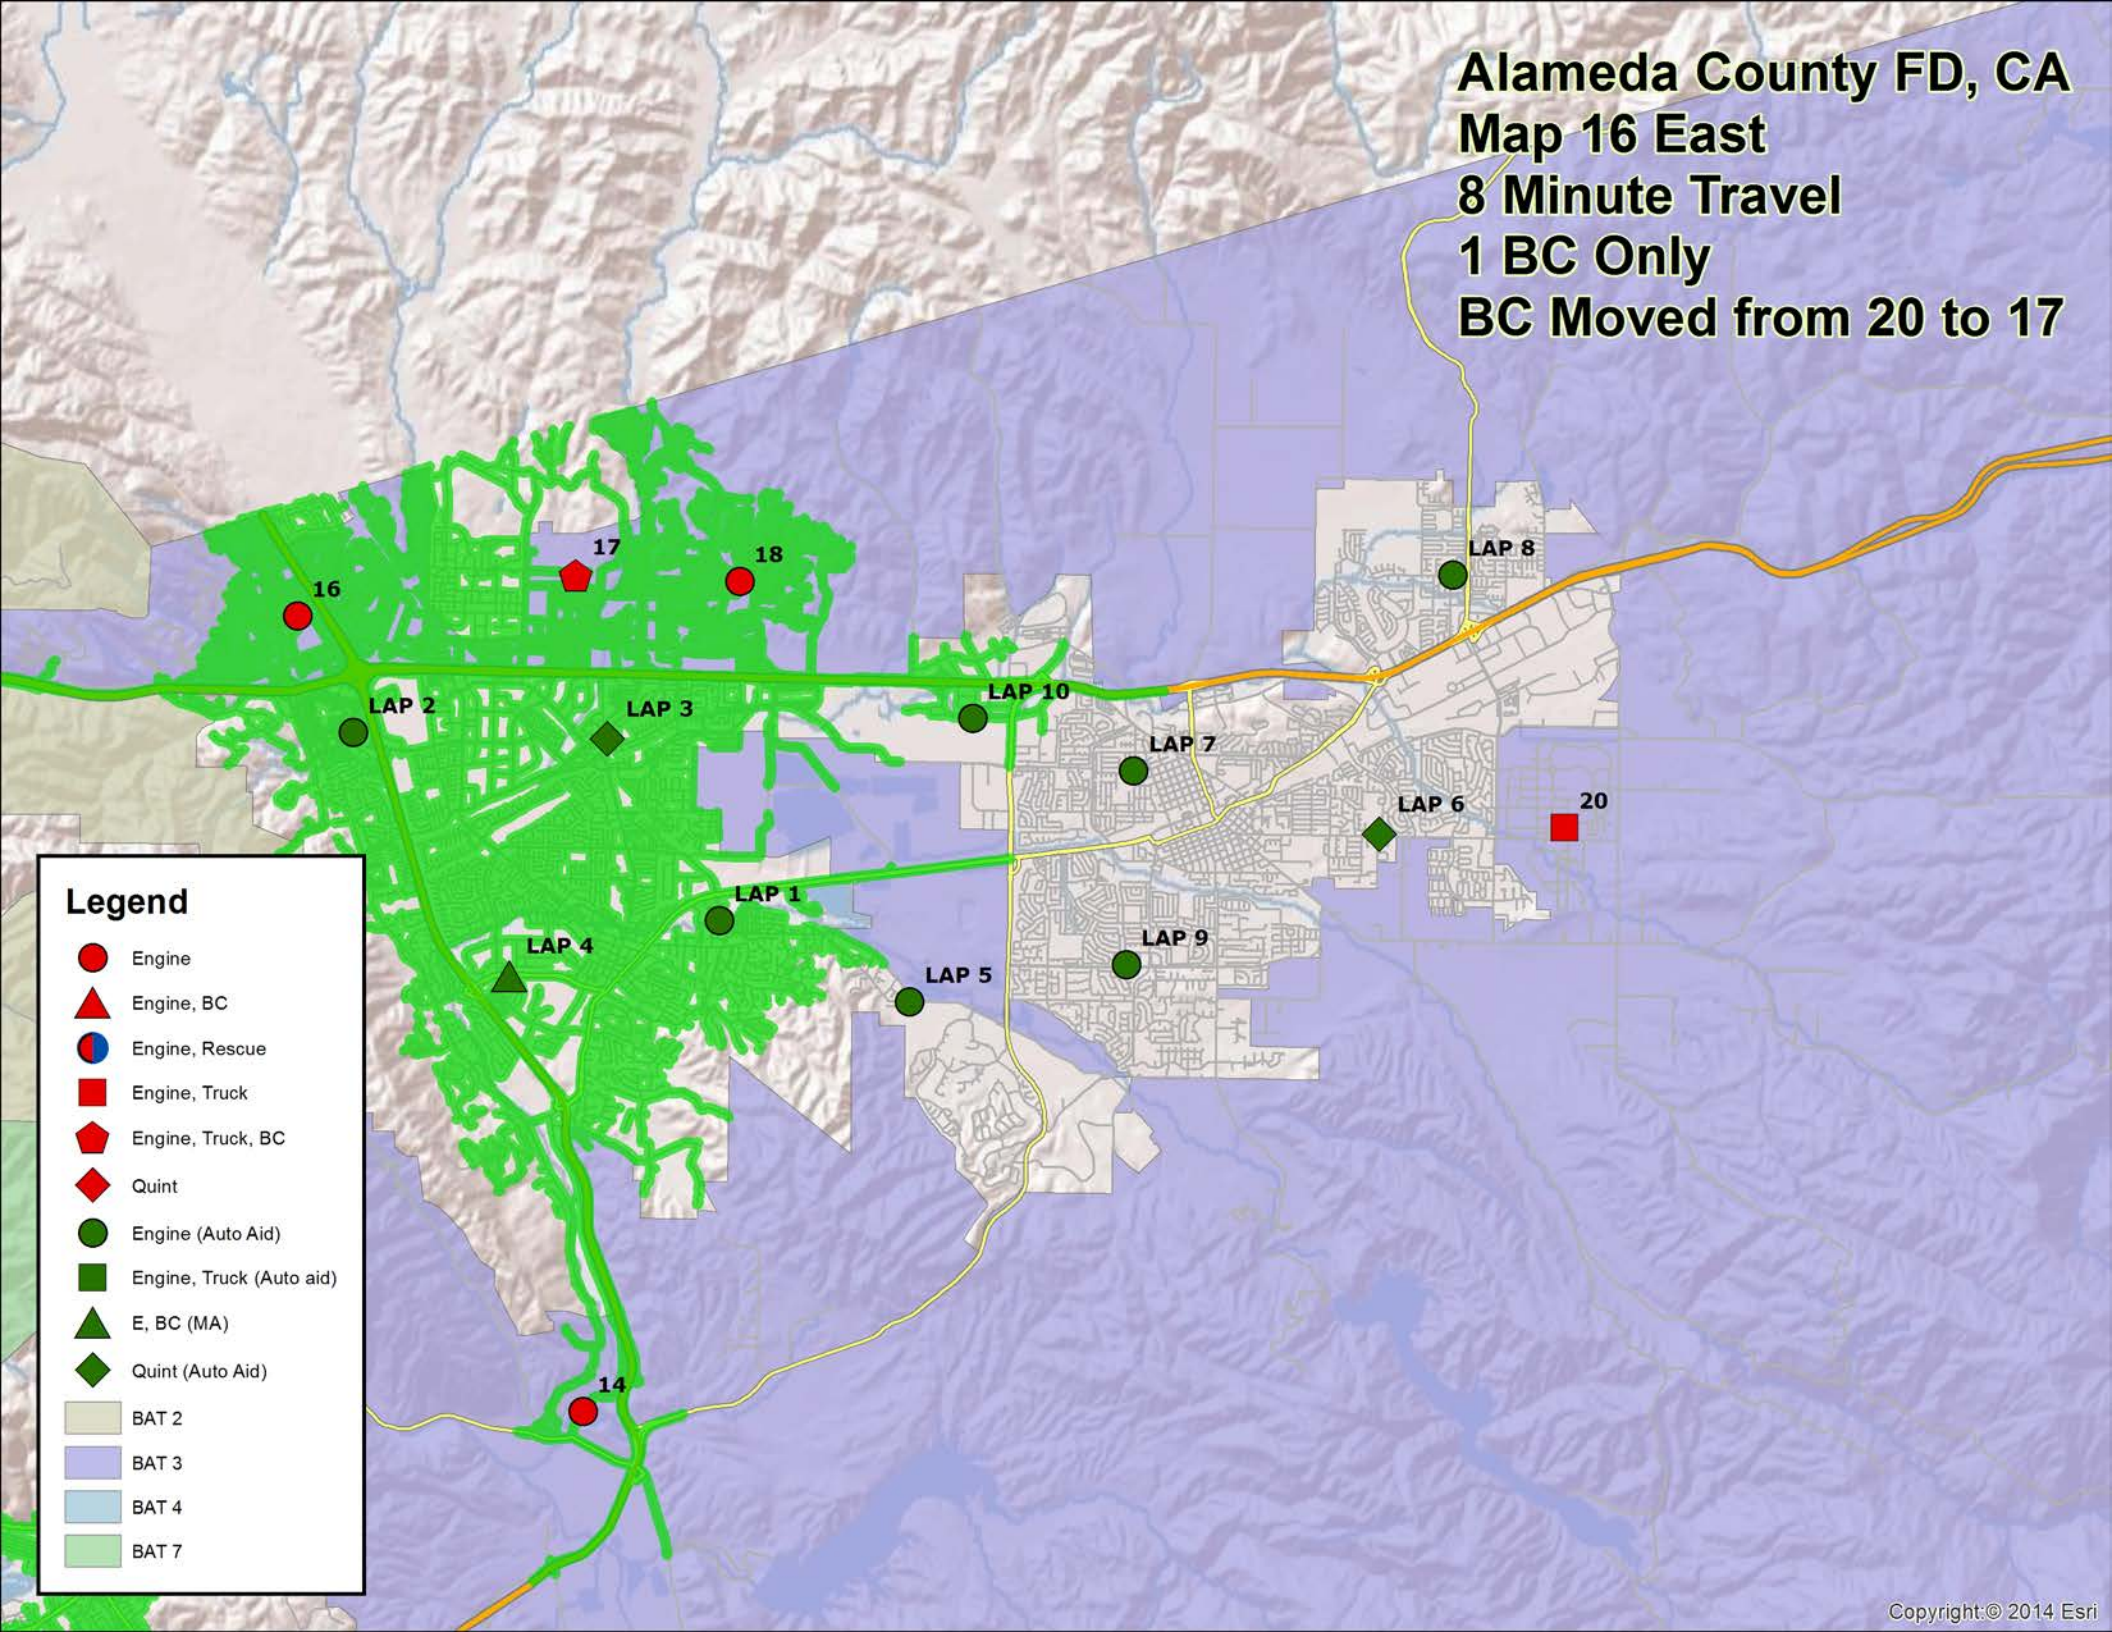

**Alameda County FD, CA
Map 16 East
8 Minute Travel
1 BC Only
BC Moved from 20 to 17**

Legend

- Engine
- ▲ Engine, BC
- Engine, Rescue
- Engine, Truck
- ⬠ Engine, Truck, BC
- Quint
- Engine (Auto Aid)
- Engine, Truck (Auto aid)
- ▲ E, BC (MA)
- Quint (Auto Aid)
- BAT 2
- BAT 3
- BAT 4
- BAT 7