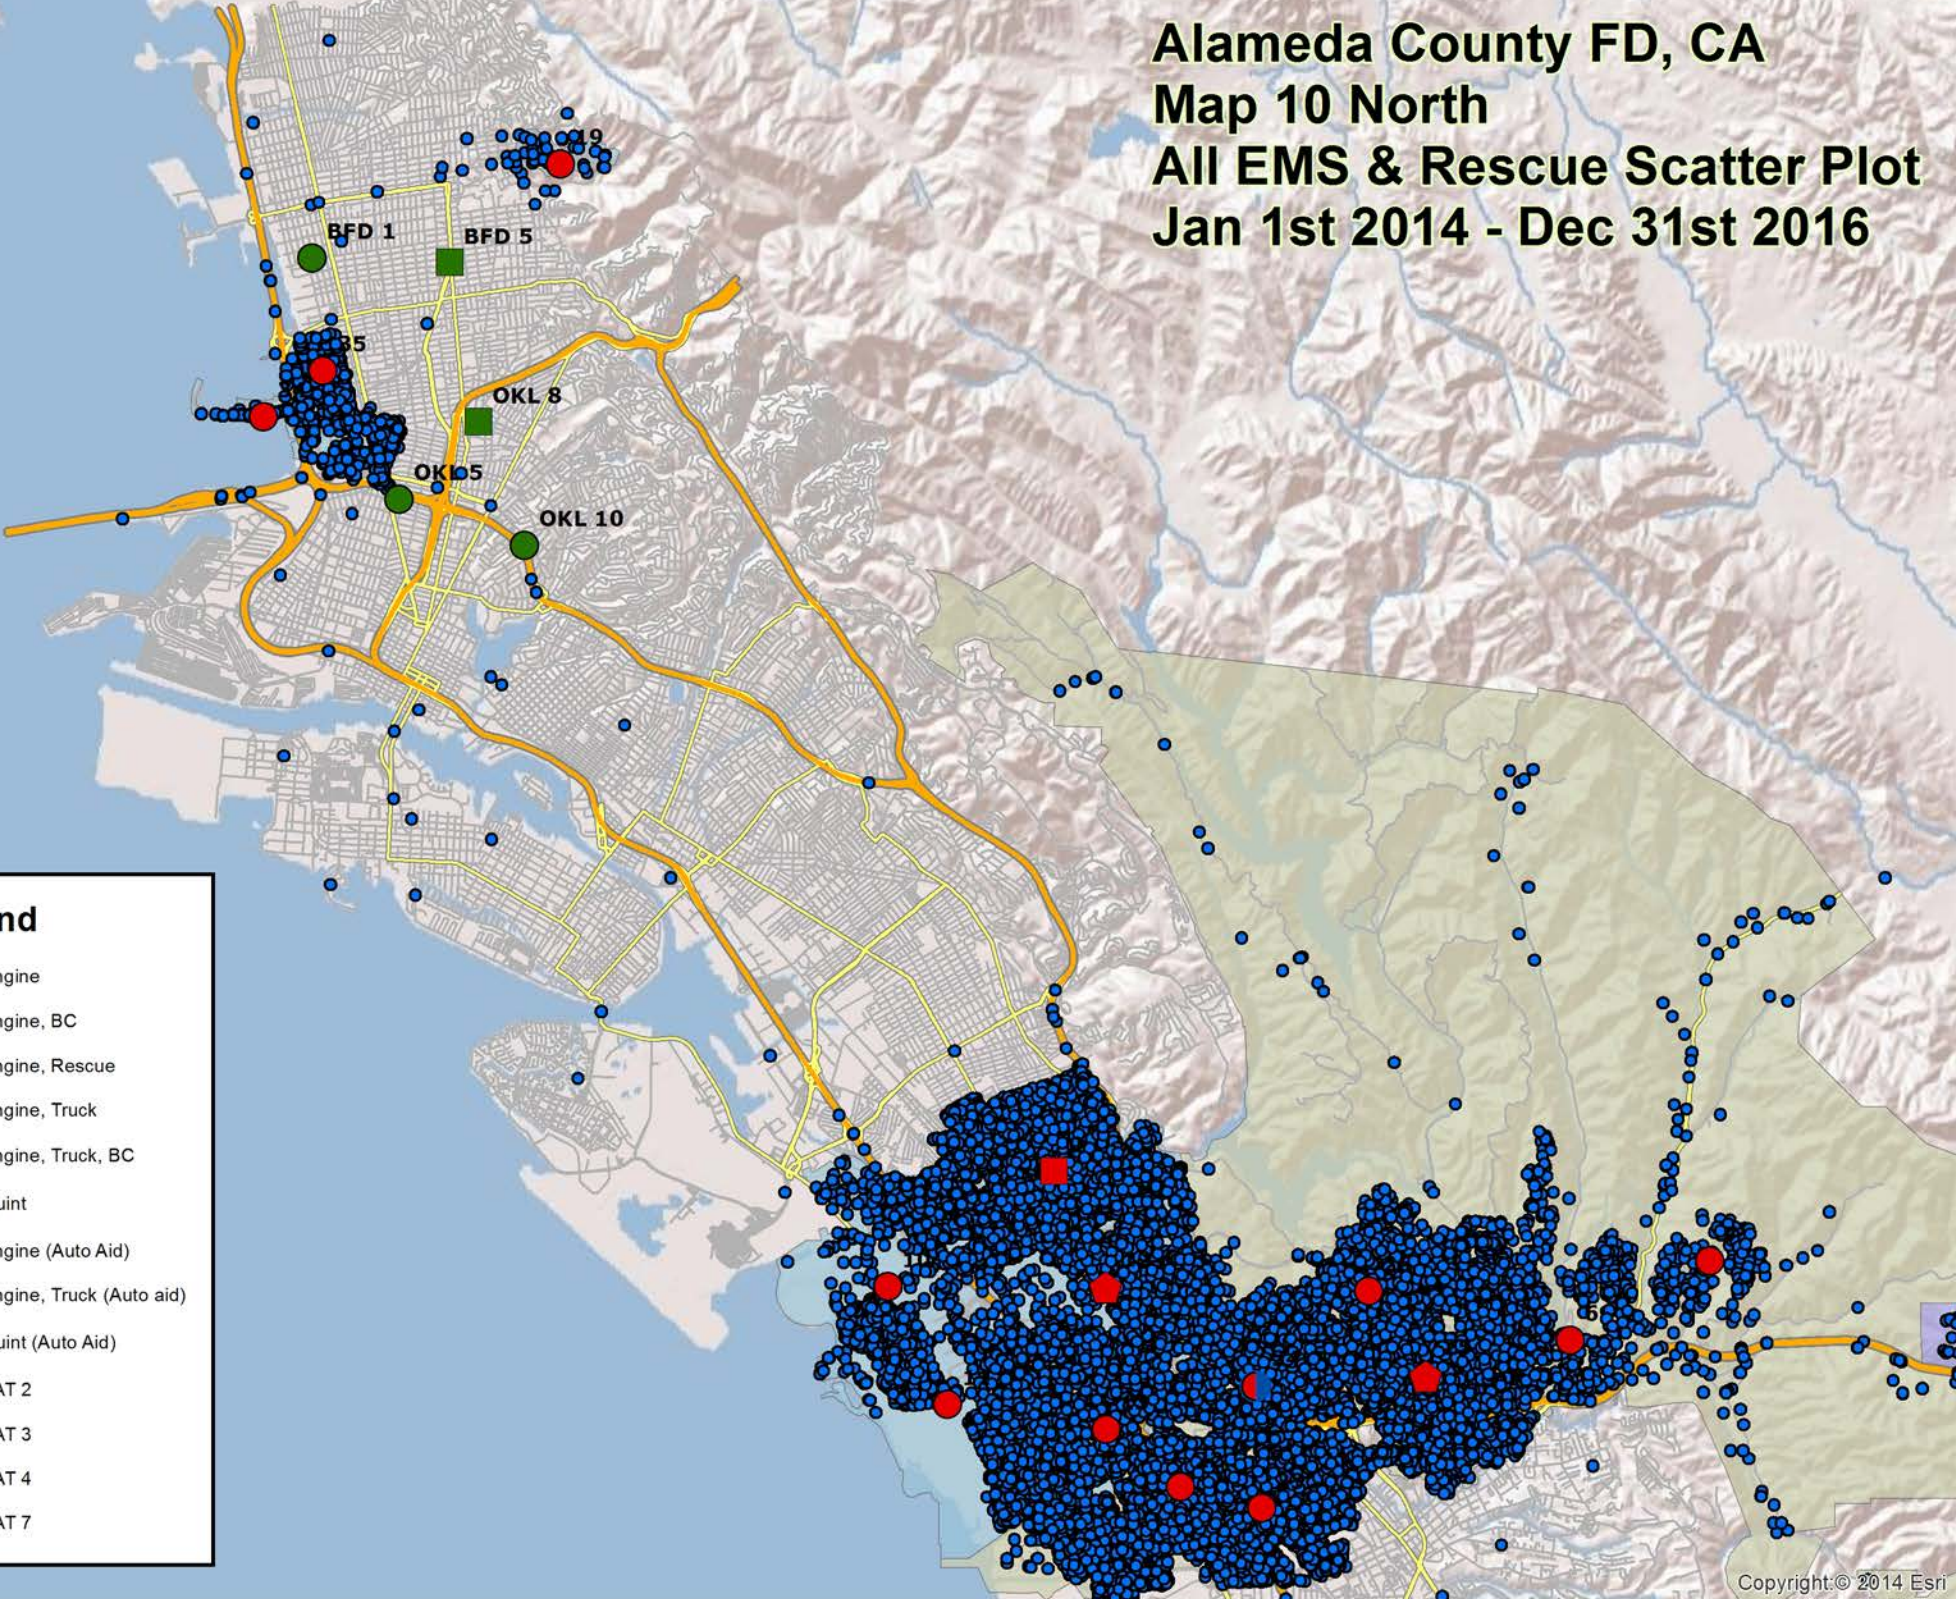

**Alameda County FD, CA
Map 10 North
All EMS & Rescue Scatter Plot
Jan 1st 2014 - Dec 31st 2016**

Legend

- Engine
- ▲ Engine, BC
- Engine, Rescue
- Engine, Truck
- Engine, Truck, BC
- Quint
- Engine (Auto Aid)
- Engine, Truck (Auto aid)
- Quint (Auto Aid)
- BAT 2
- BAT 3
- BAT 4
- BAT 7