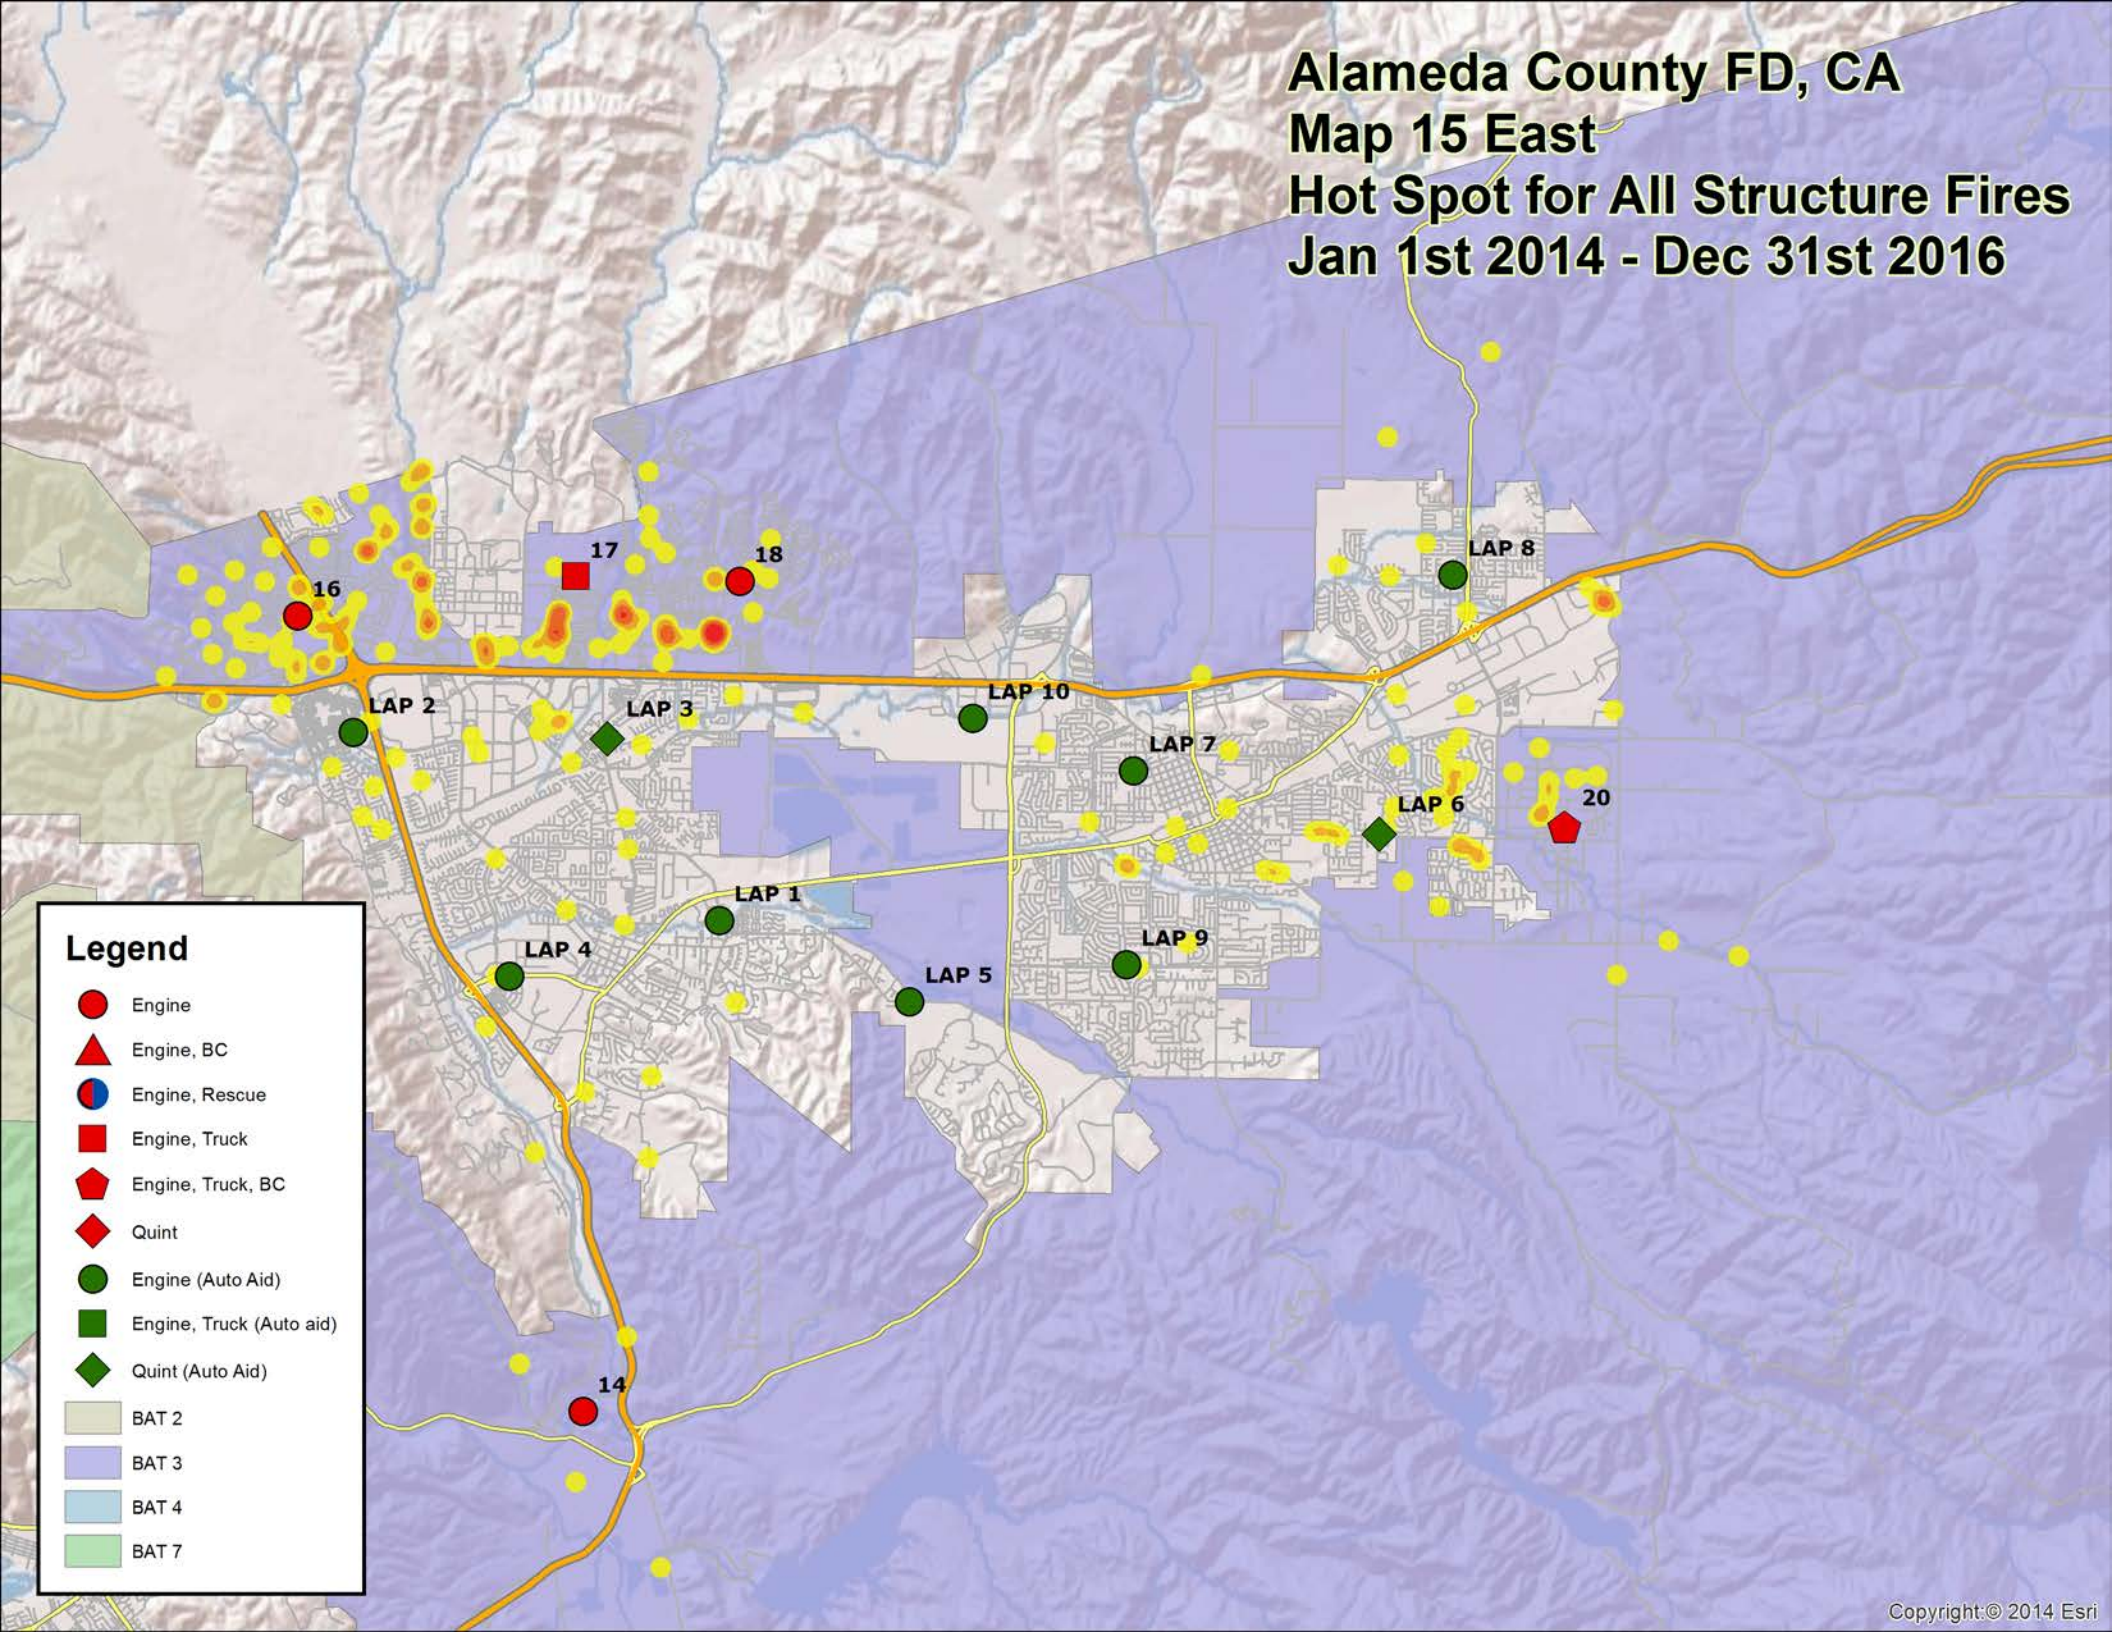

Alameda County FD, CA Map 15 East Hot Spot for All Structure Fires Jan 1st 2014 - Dec 31st 2016

Legend

- Engine
- ▲ Engine, BC
- Engine, Rescue
- Engine, Truck
- Engine, Truck, BC
- Quint
- Engine (Auto Aid)
- Engine, Truck (Auto aid)
- Quint (Auto Aid)
- BAT 2
- BAT 3
- BAT 4
- BAT 7