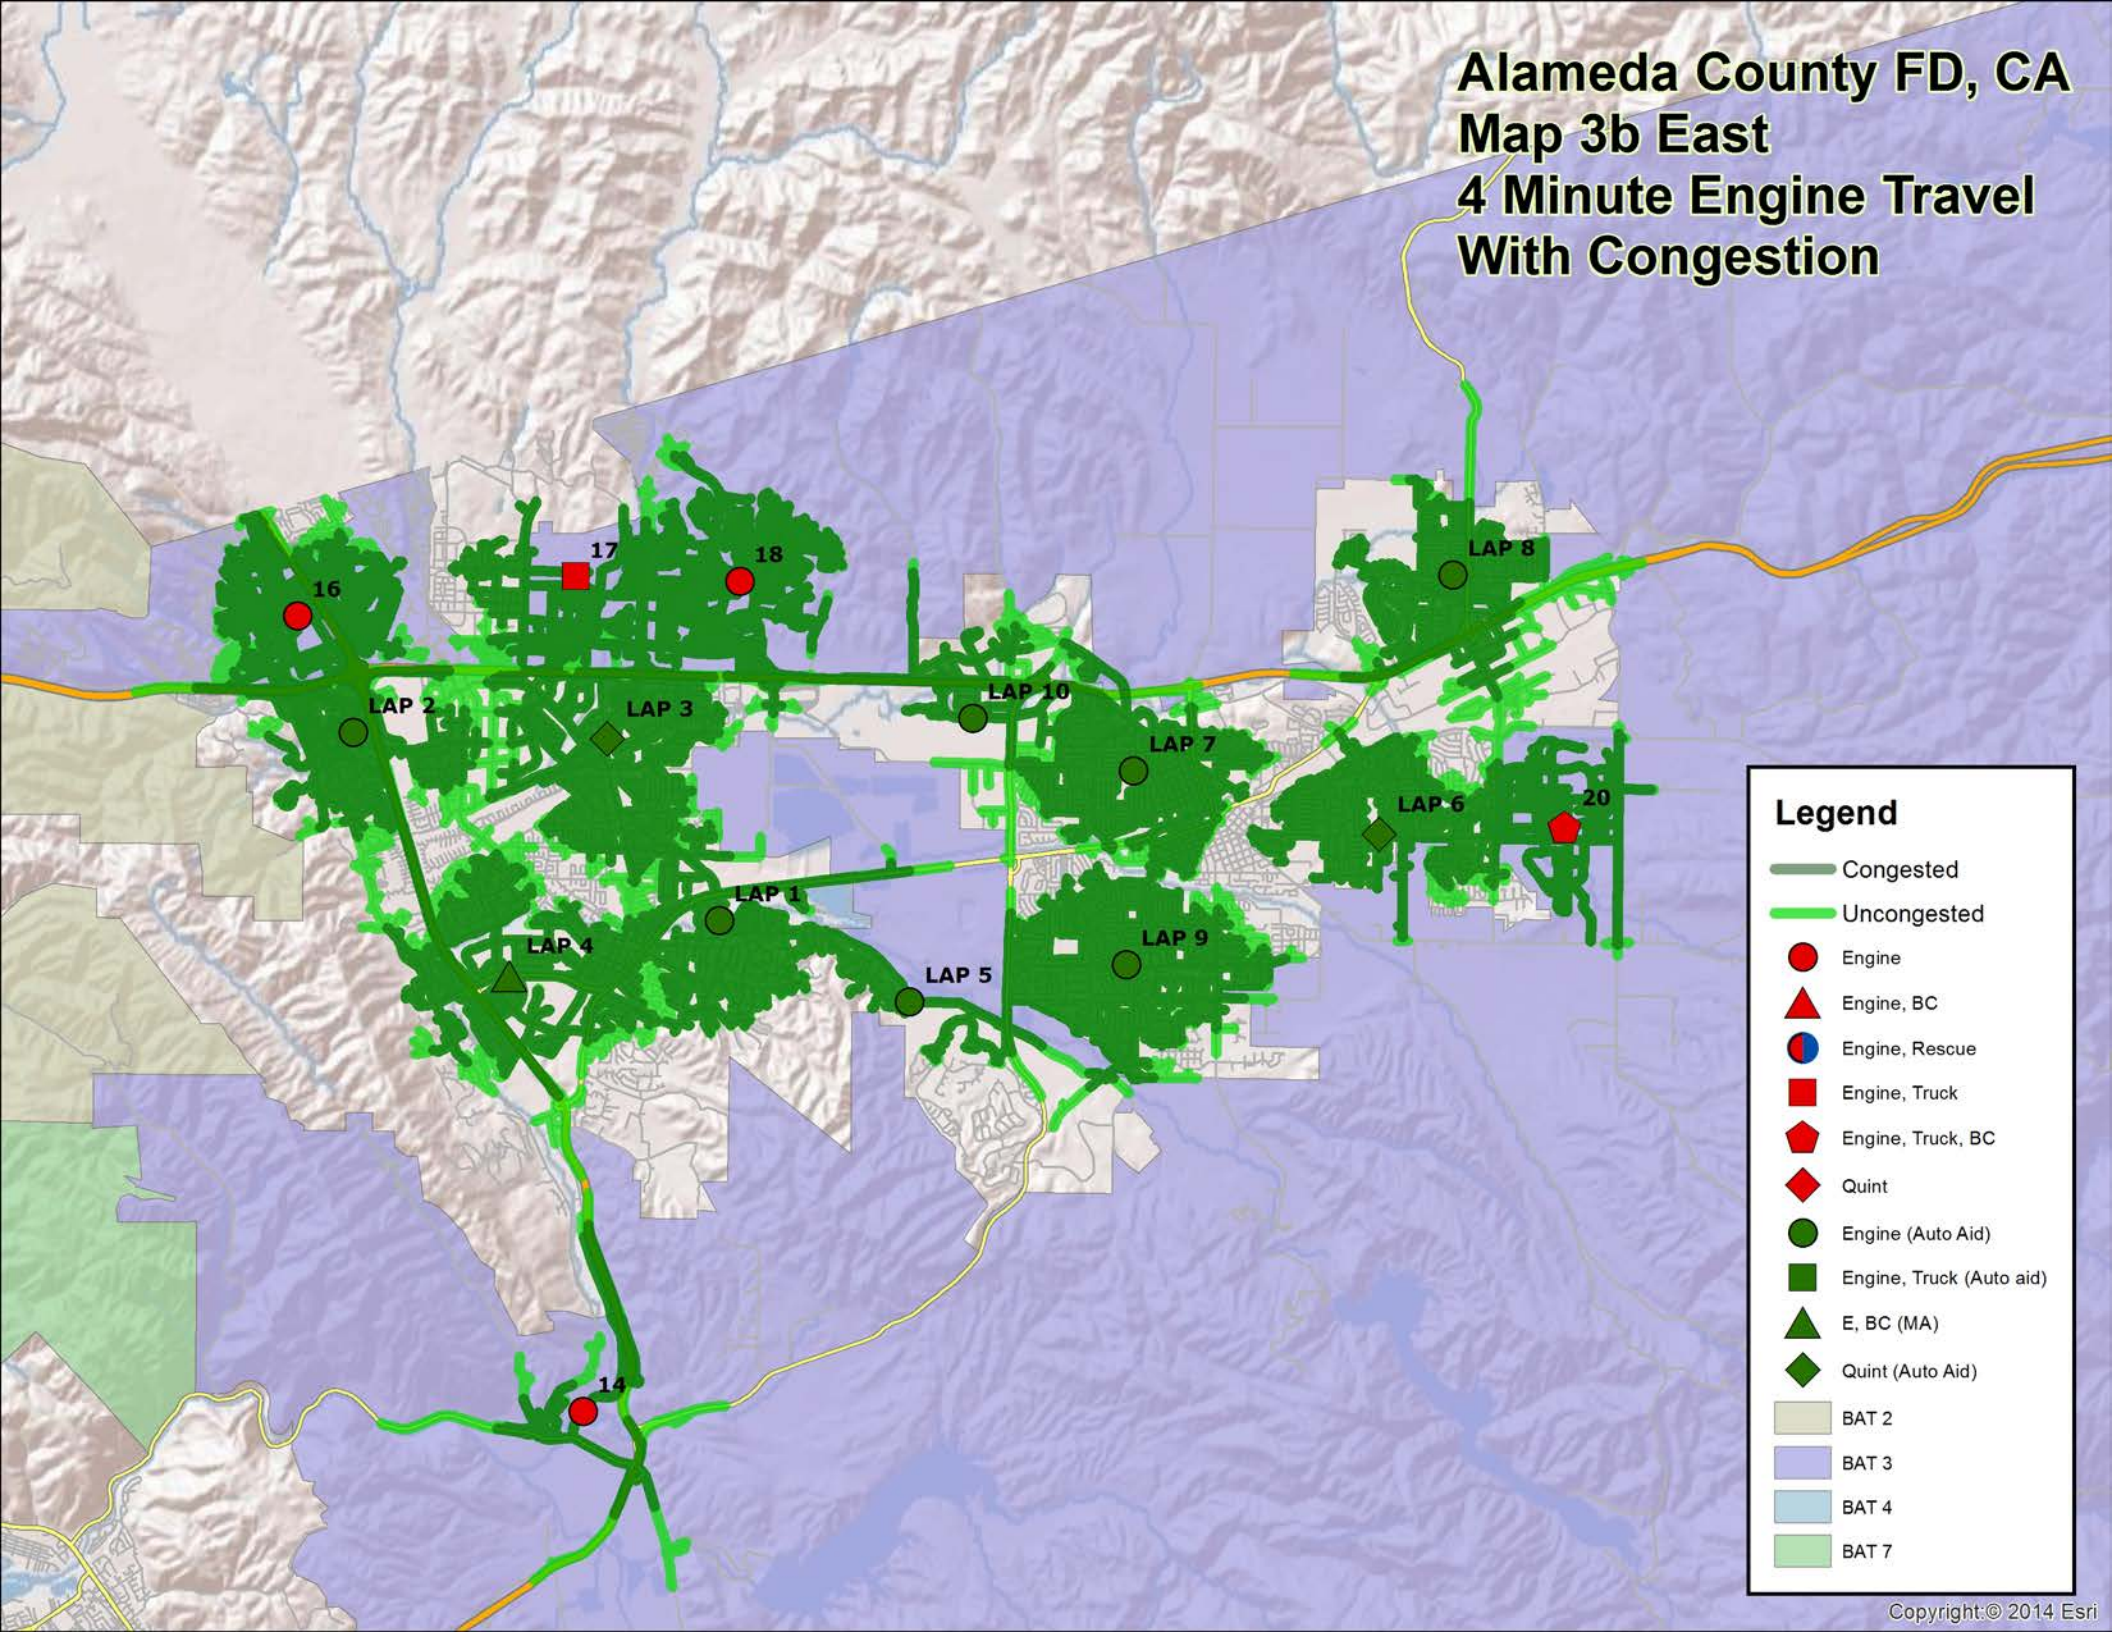

Alameda County FD, CA Map 3b East 4 Minute Engine Travel With Congestion

Legend

- Congested
- Uncongested
- Engine
- ▲ Engine, BC
- Engine, Rescue
- Engine, Truck
- ⬠ Engine, Truck, BC
- Quint
- Engine (Auto Aid)
- Engine, Truck (Auto aid)
- ▲ E, BC (MA)
- Quint (Auto Aid)
- BAT 2
- BAT 3
- BAT 4
- BAT 7