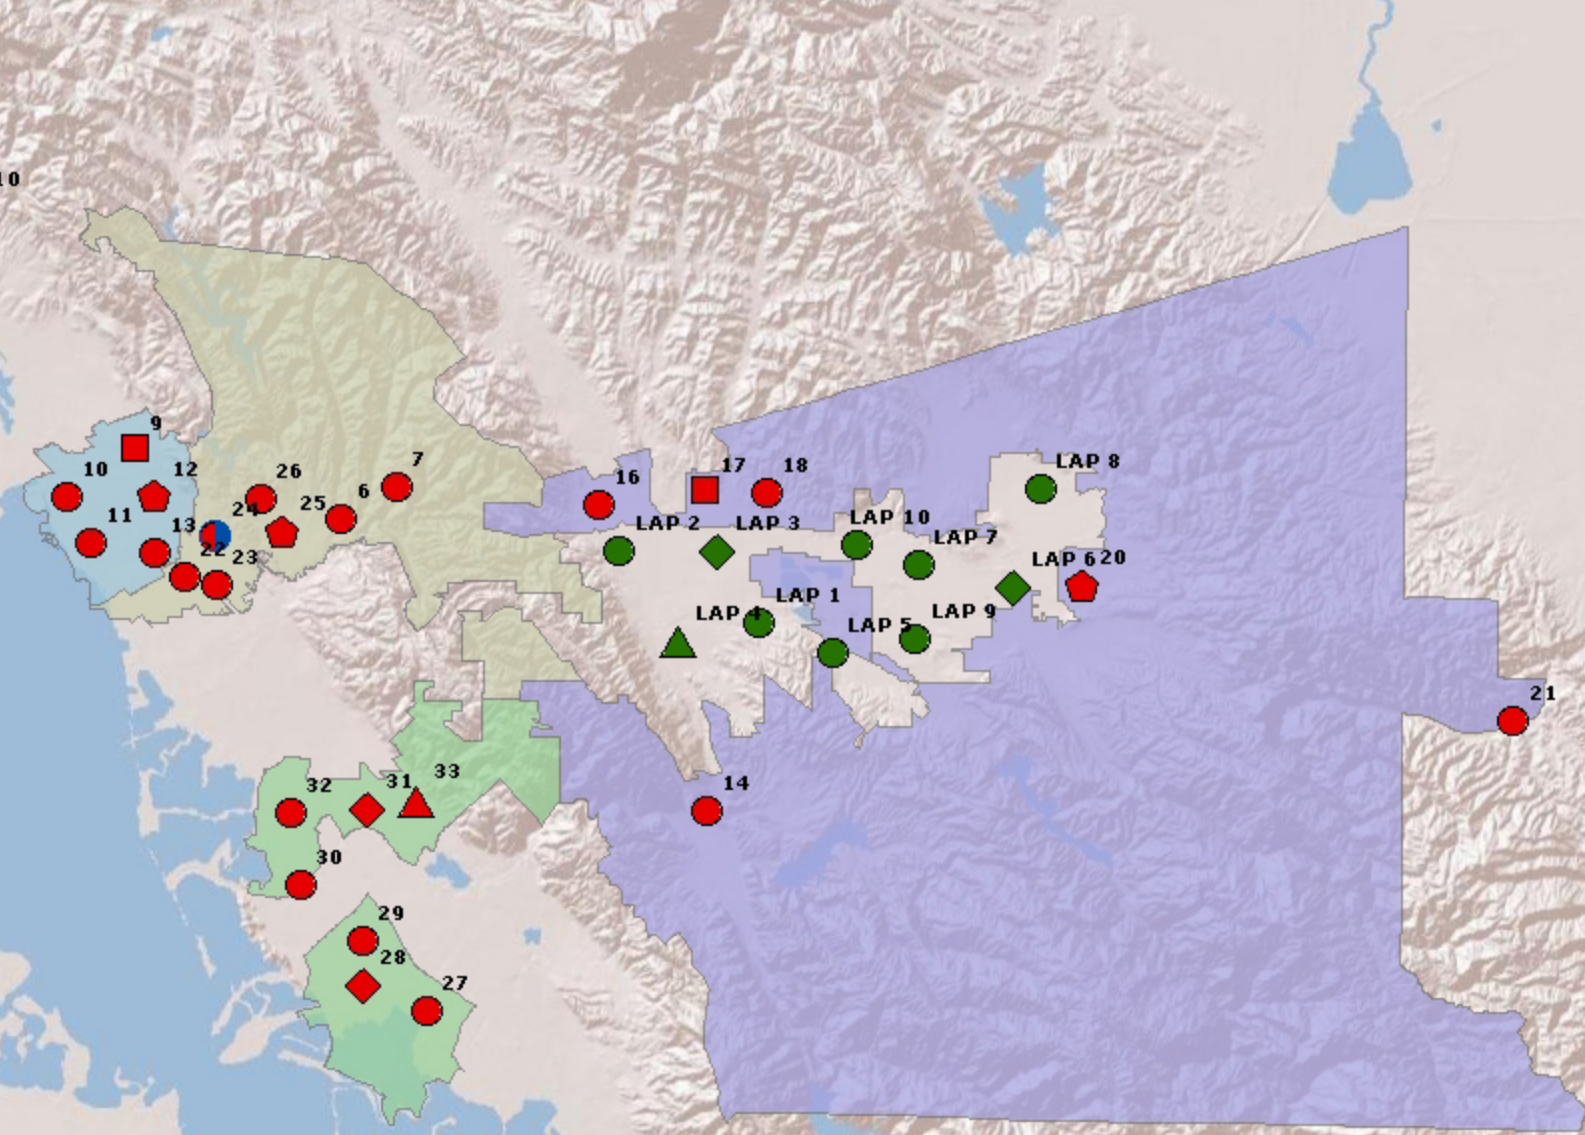

Alameda County FD, CA Map 1 South General Geography

Legend

- Engine
- ▲ Engine, BC
- Engine, Rescue
- Engine, Truck
- ◆ Engine, Truck, BC
- ◆ Quint
- Engine (Auto Aid)
- Engine, Truck (Auto aid)
- ◆ Quint (Auto Aid)
- BAT 2
- BAT 3
- BAT 4
- BAT 7

Alameda County FD, CA

Map 2a

Planning Zones

Legend

- Engine
- ▲ Engine, BC
- Engine, Rescue
- Engine, Truck
- ⬠ Engine, Truck, BC
- ◆ Quint
- Engine (Auto Aid)
- Engine, Truck (Auto aid)
- ▲ E, BC (MA)
- ◆ Quint (Auto Aid)
- BAT 2
- BAT 3
- BAT 4
- BAT 7