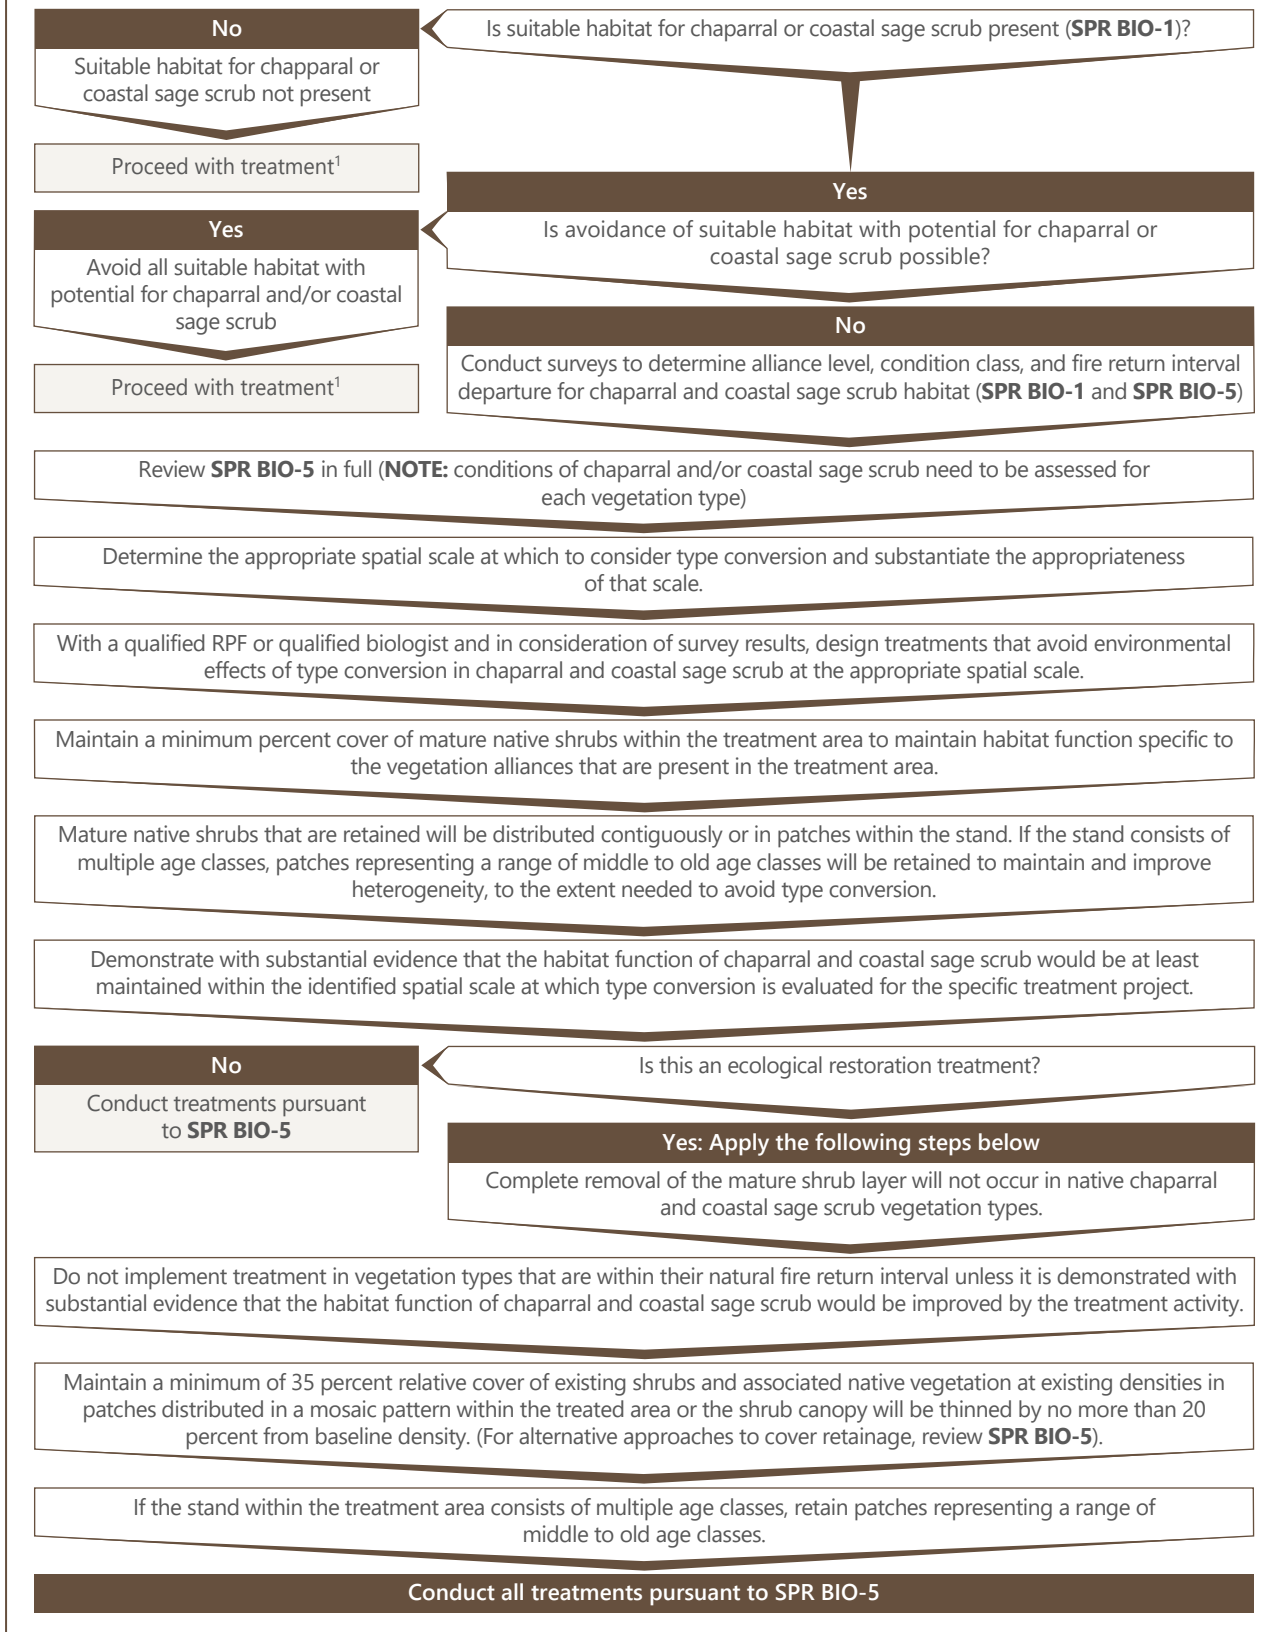

# CalVTP MMRP Implementation Tools

## Chaparral or Coastal Sage Scrub Habitat Measures Flow Chart

<sup>1</sup> Proceed with treatment in compliance with other applicable measures.